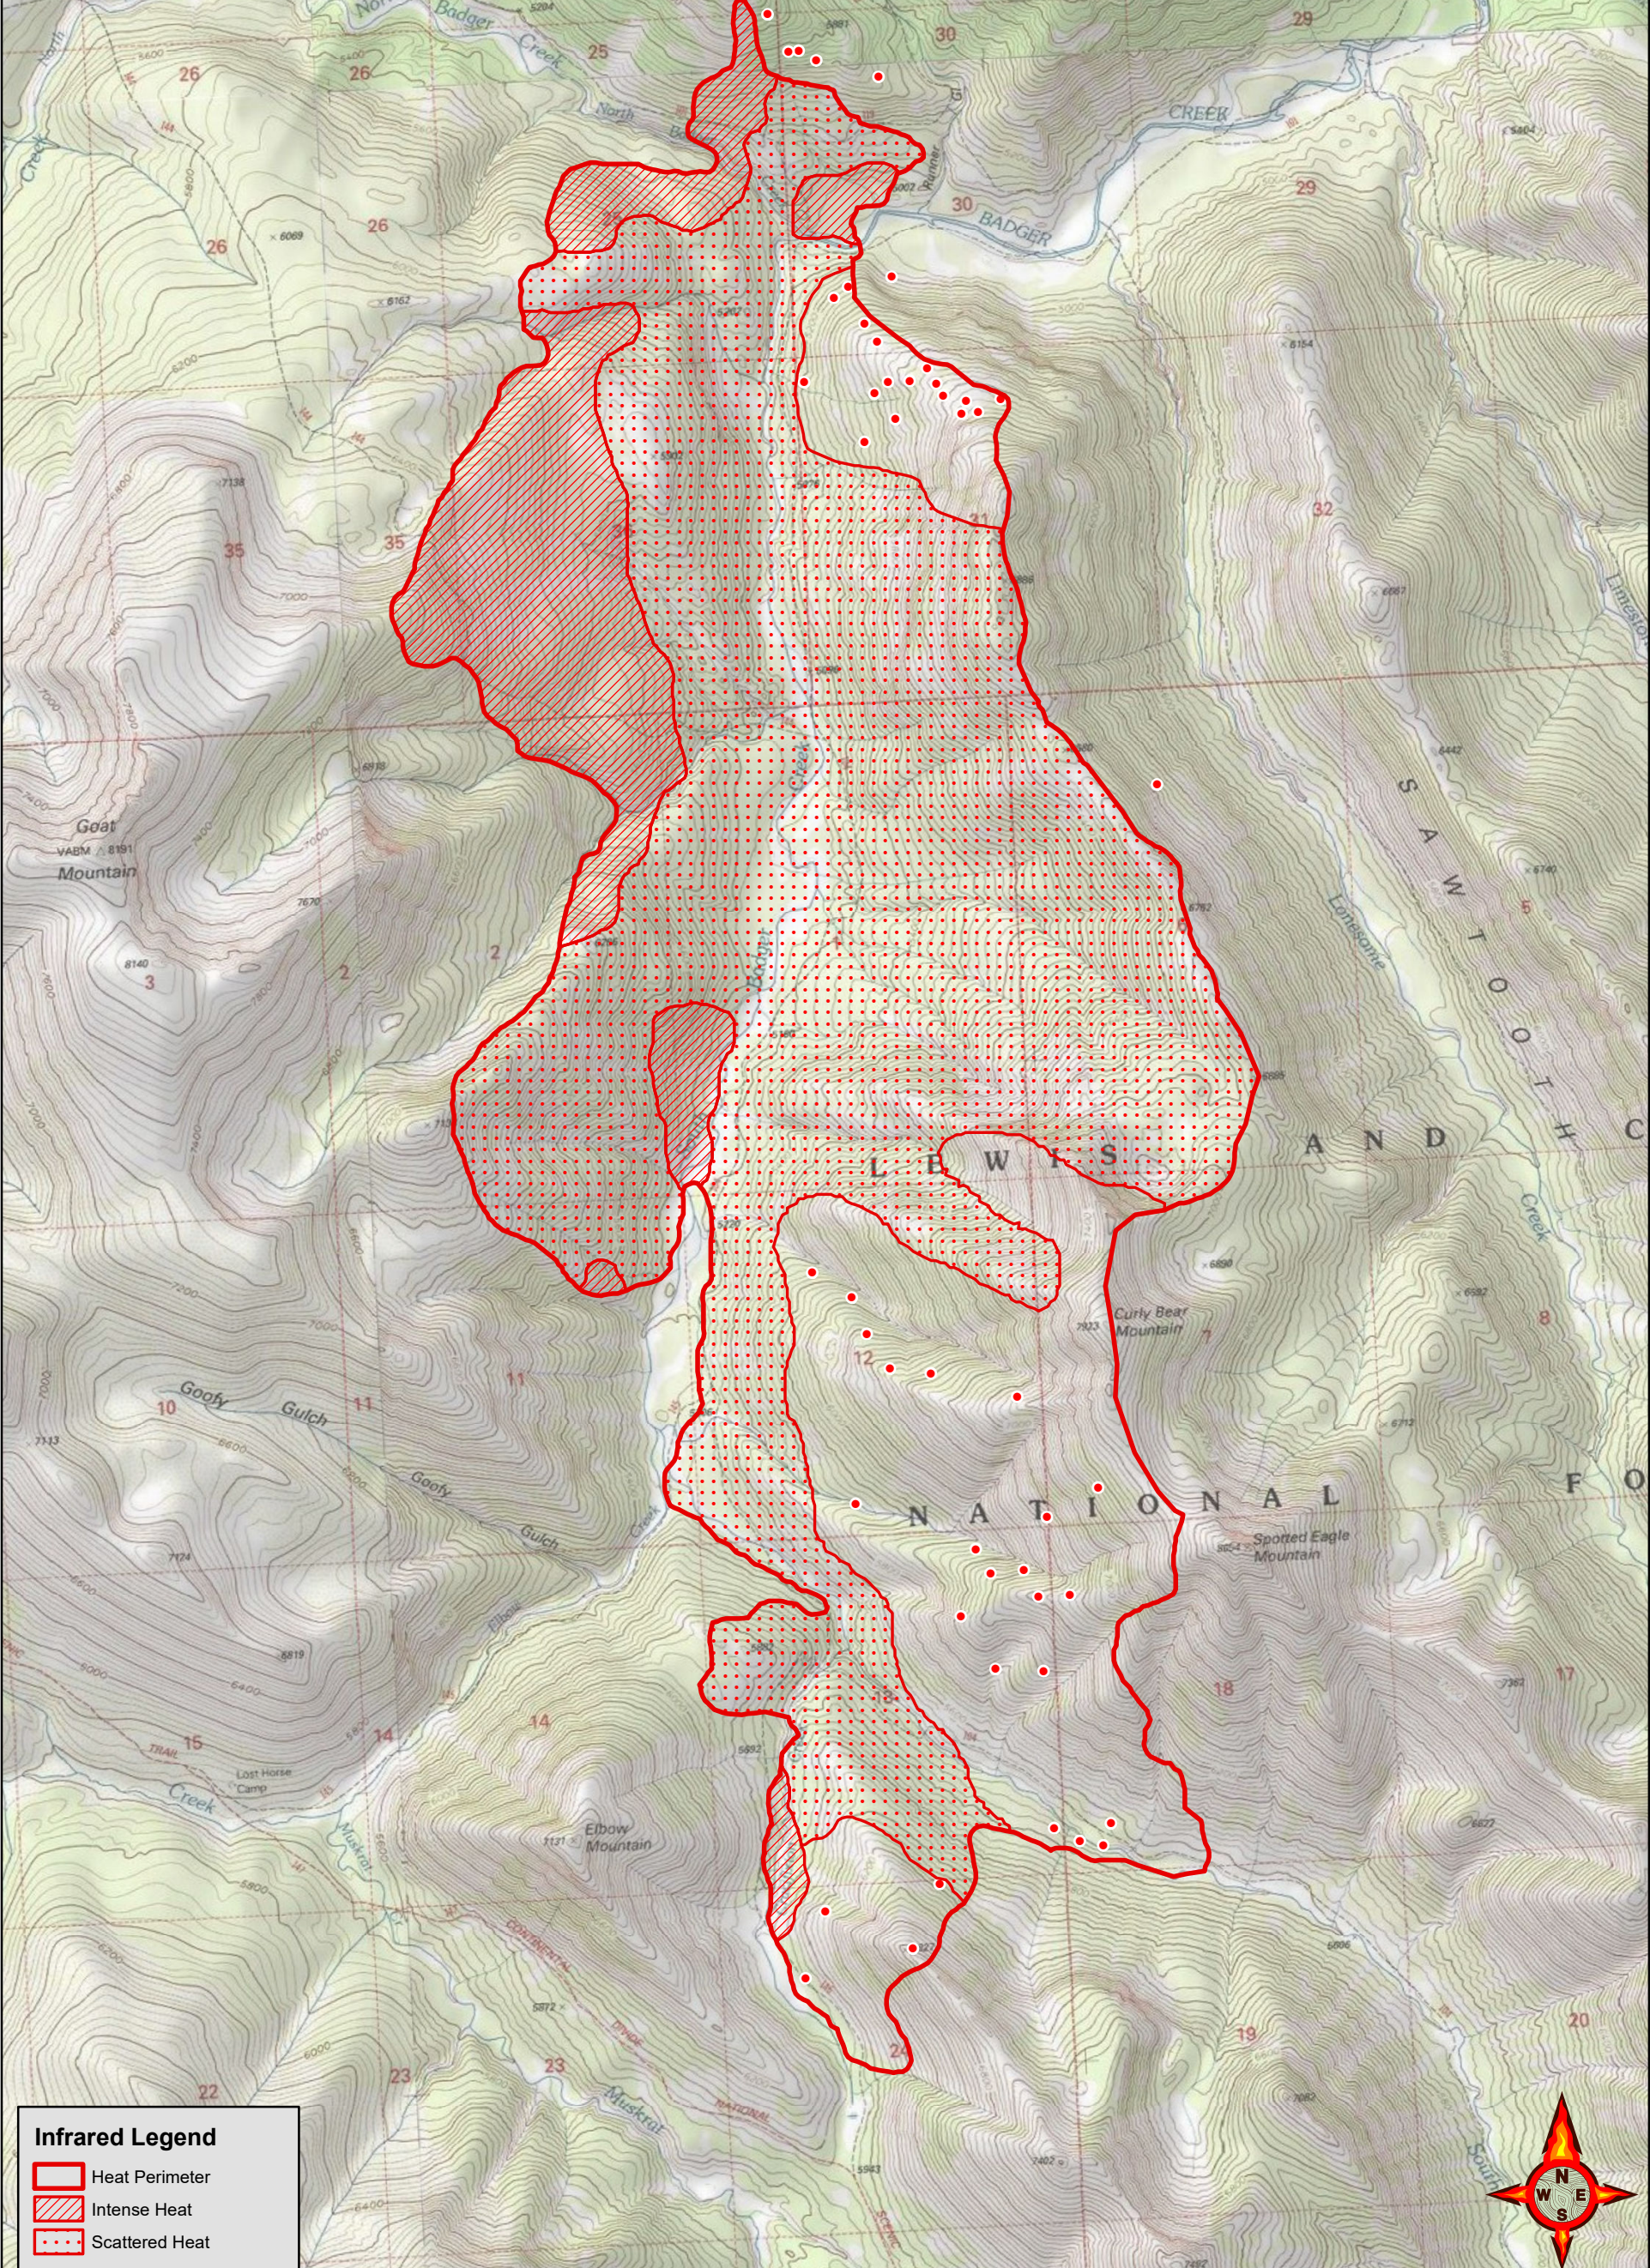

**CRUCIFIXION CREEK**  
**MT-HLF-5086**  
 Infrared Interpretation  
 Imagery Date: 09/02/2017 0249 MDT  
 Heat Perimeter: 4,834 Acres  
 NAD83 UTM Zone 11N

**Infrared Legend**

-  Heat Perimeter
-  Intense Heat
-  Scattered Heat
-  Isolated Heat Sources

IRIN: Kurt Teuber, South Lake Tahoe CA