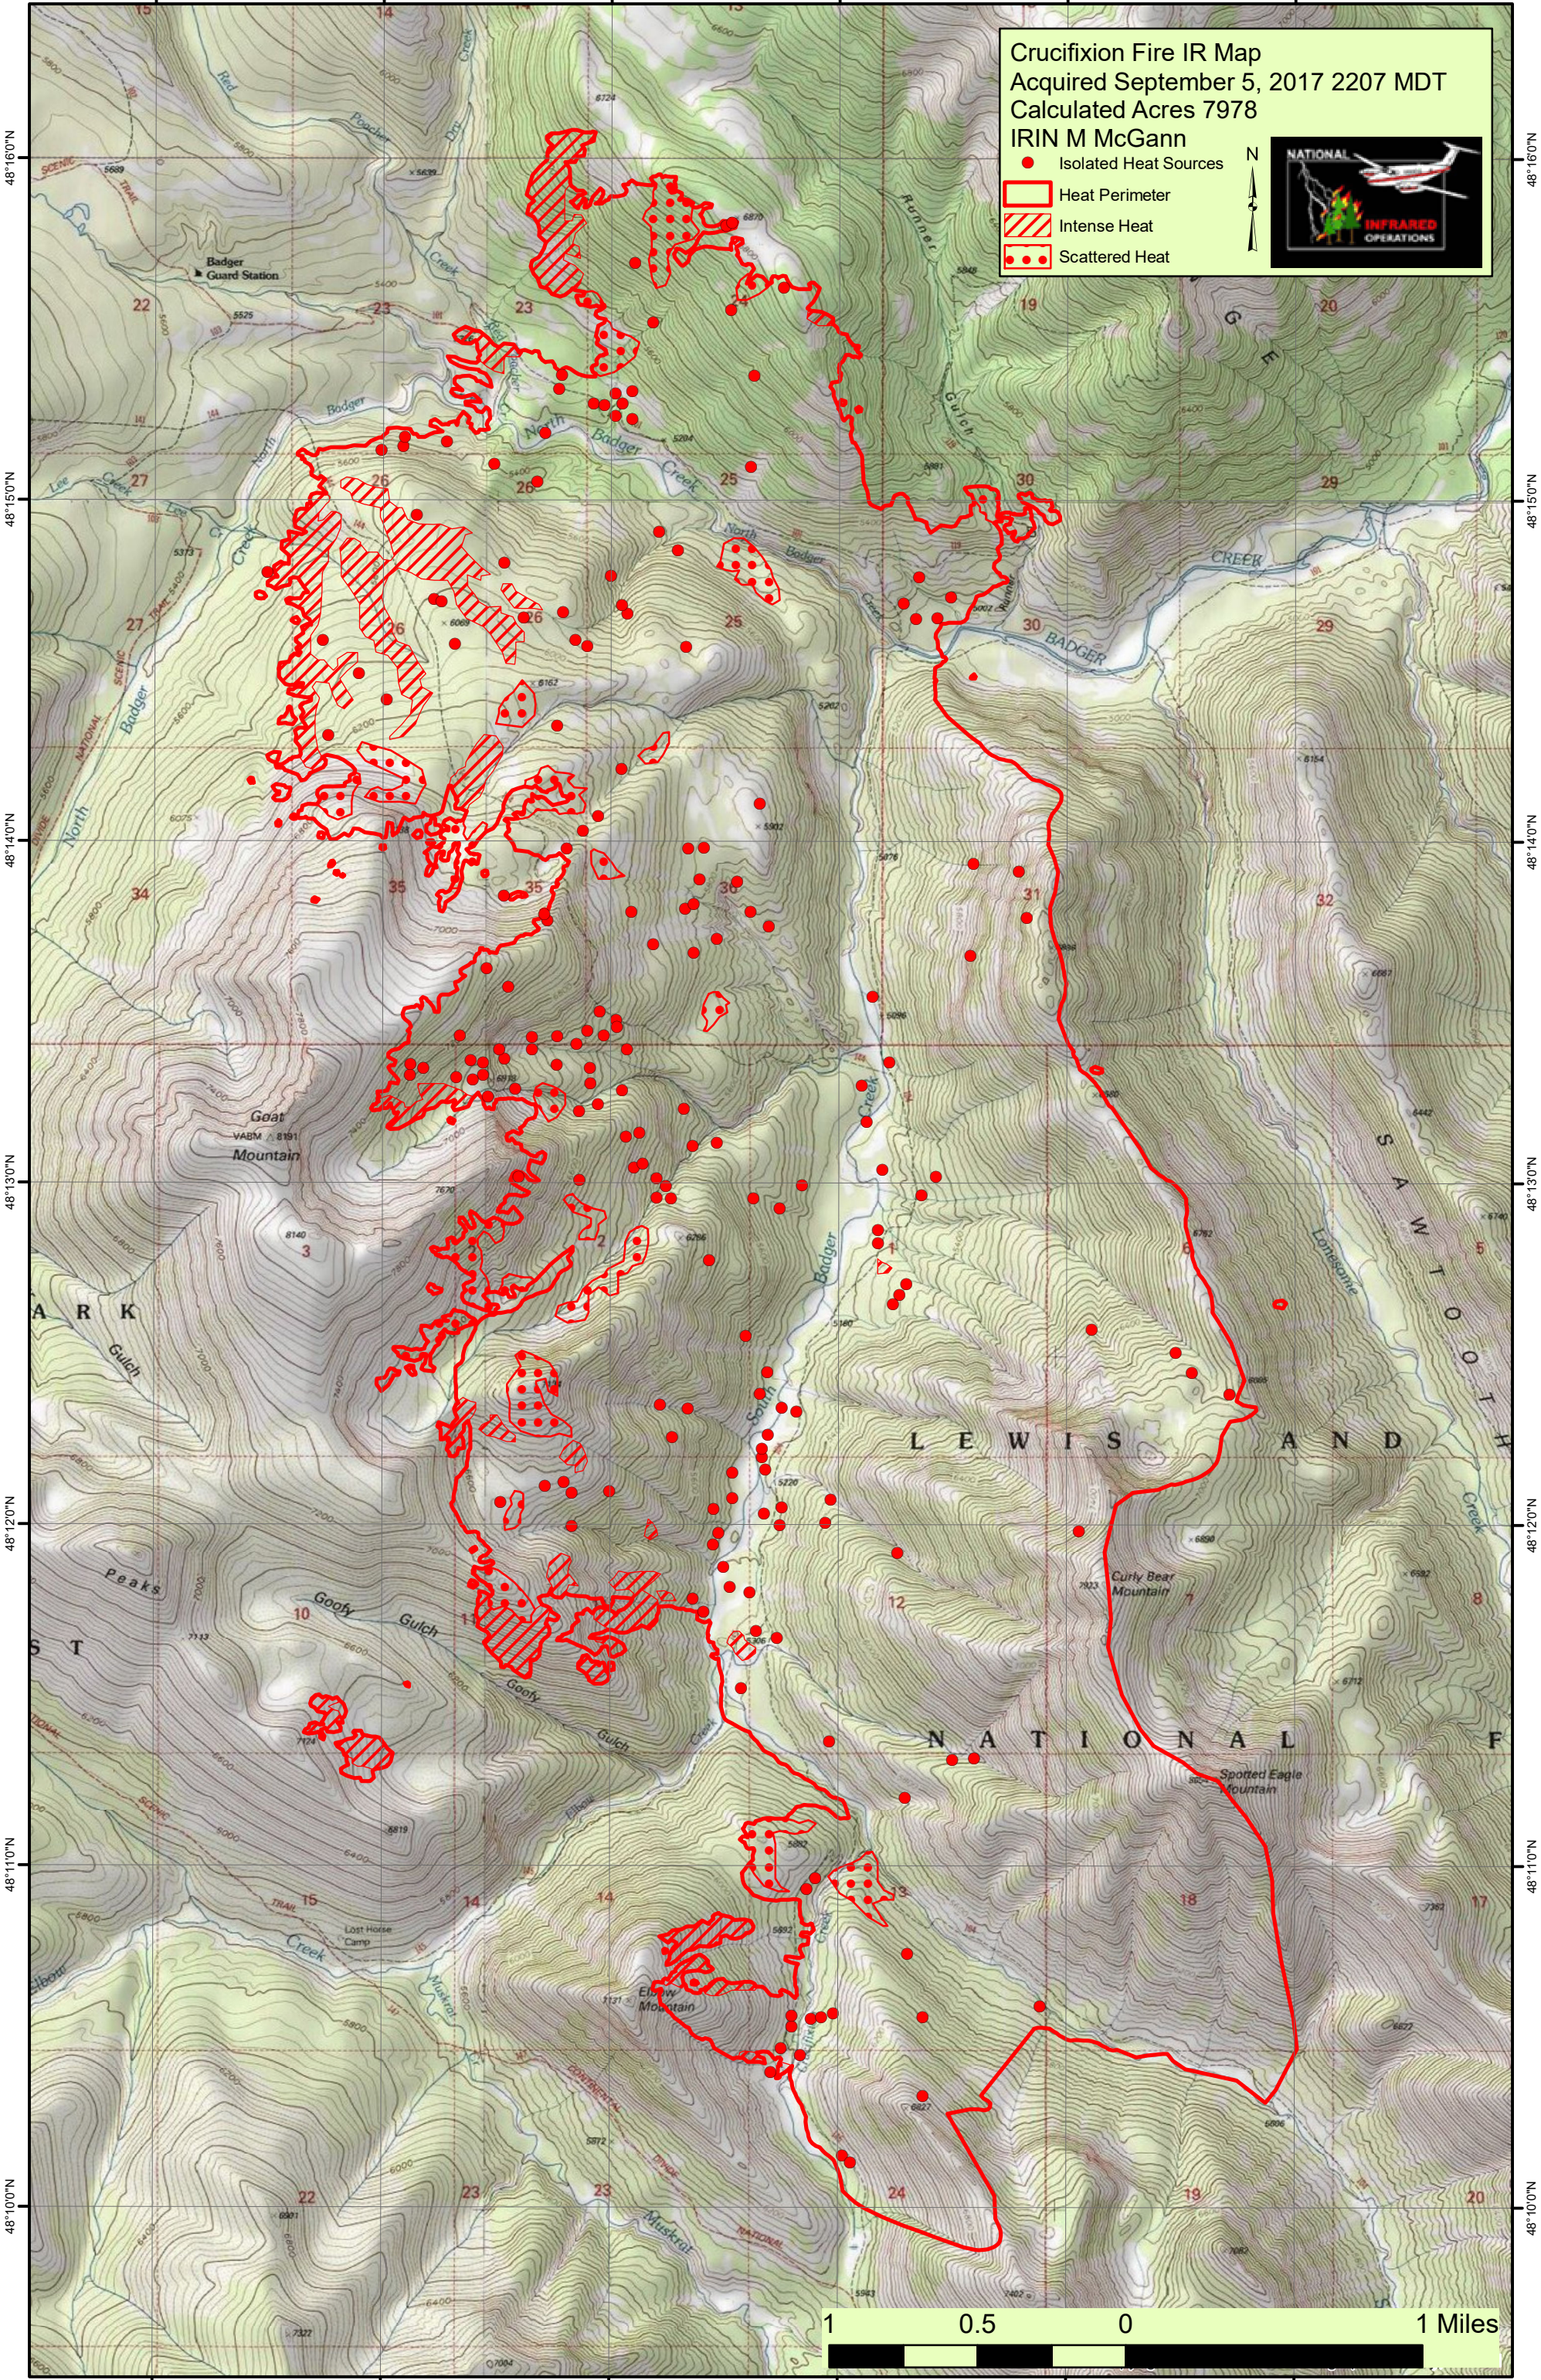

113°9'0"W

113°8'0"W

113°7'0"W

113°6'0"W

113°5'0"W

113°4'0"W

Crucifixion Fire IR Map
 Acquired September 5, 2017 2207 MDT
 Calculated Acres 7978
 IRIN M McGann

- Isolated Heat Sources
- ▭ Heat Perimeter
- ▨ Intense Heat
- Scattered Heat

113°9'0"W

113°8'0"W

113°7'0"W

113°6'0"W

113°5'0"W

113°4'0"W

1 0.5 0 1 Miles