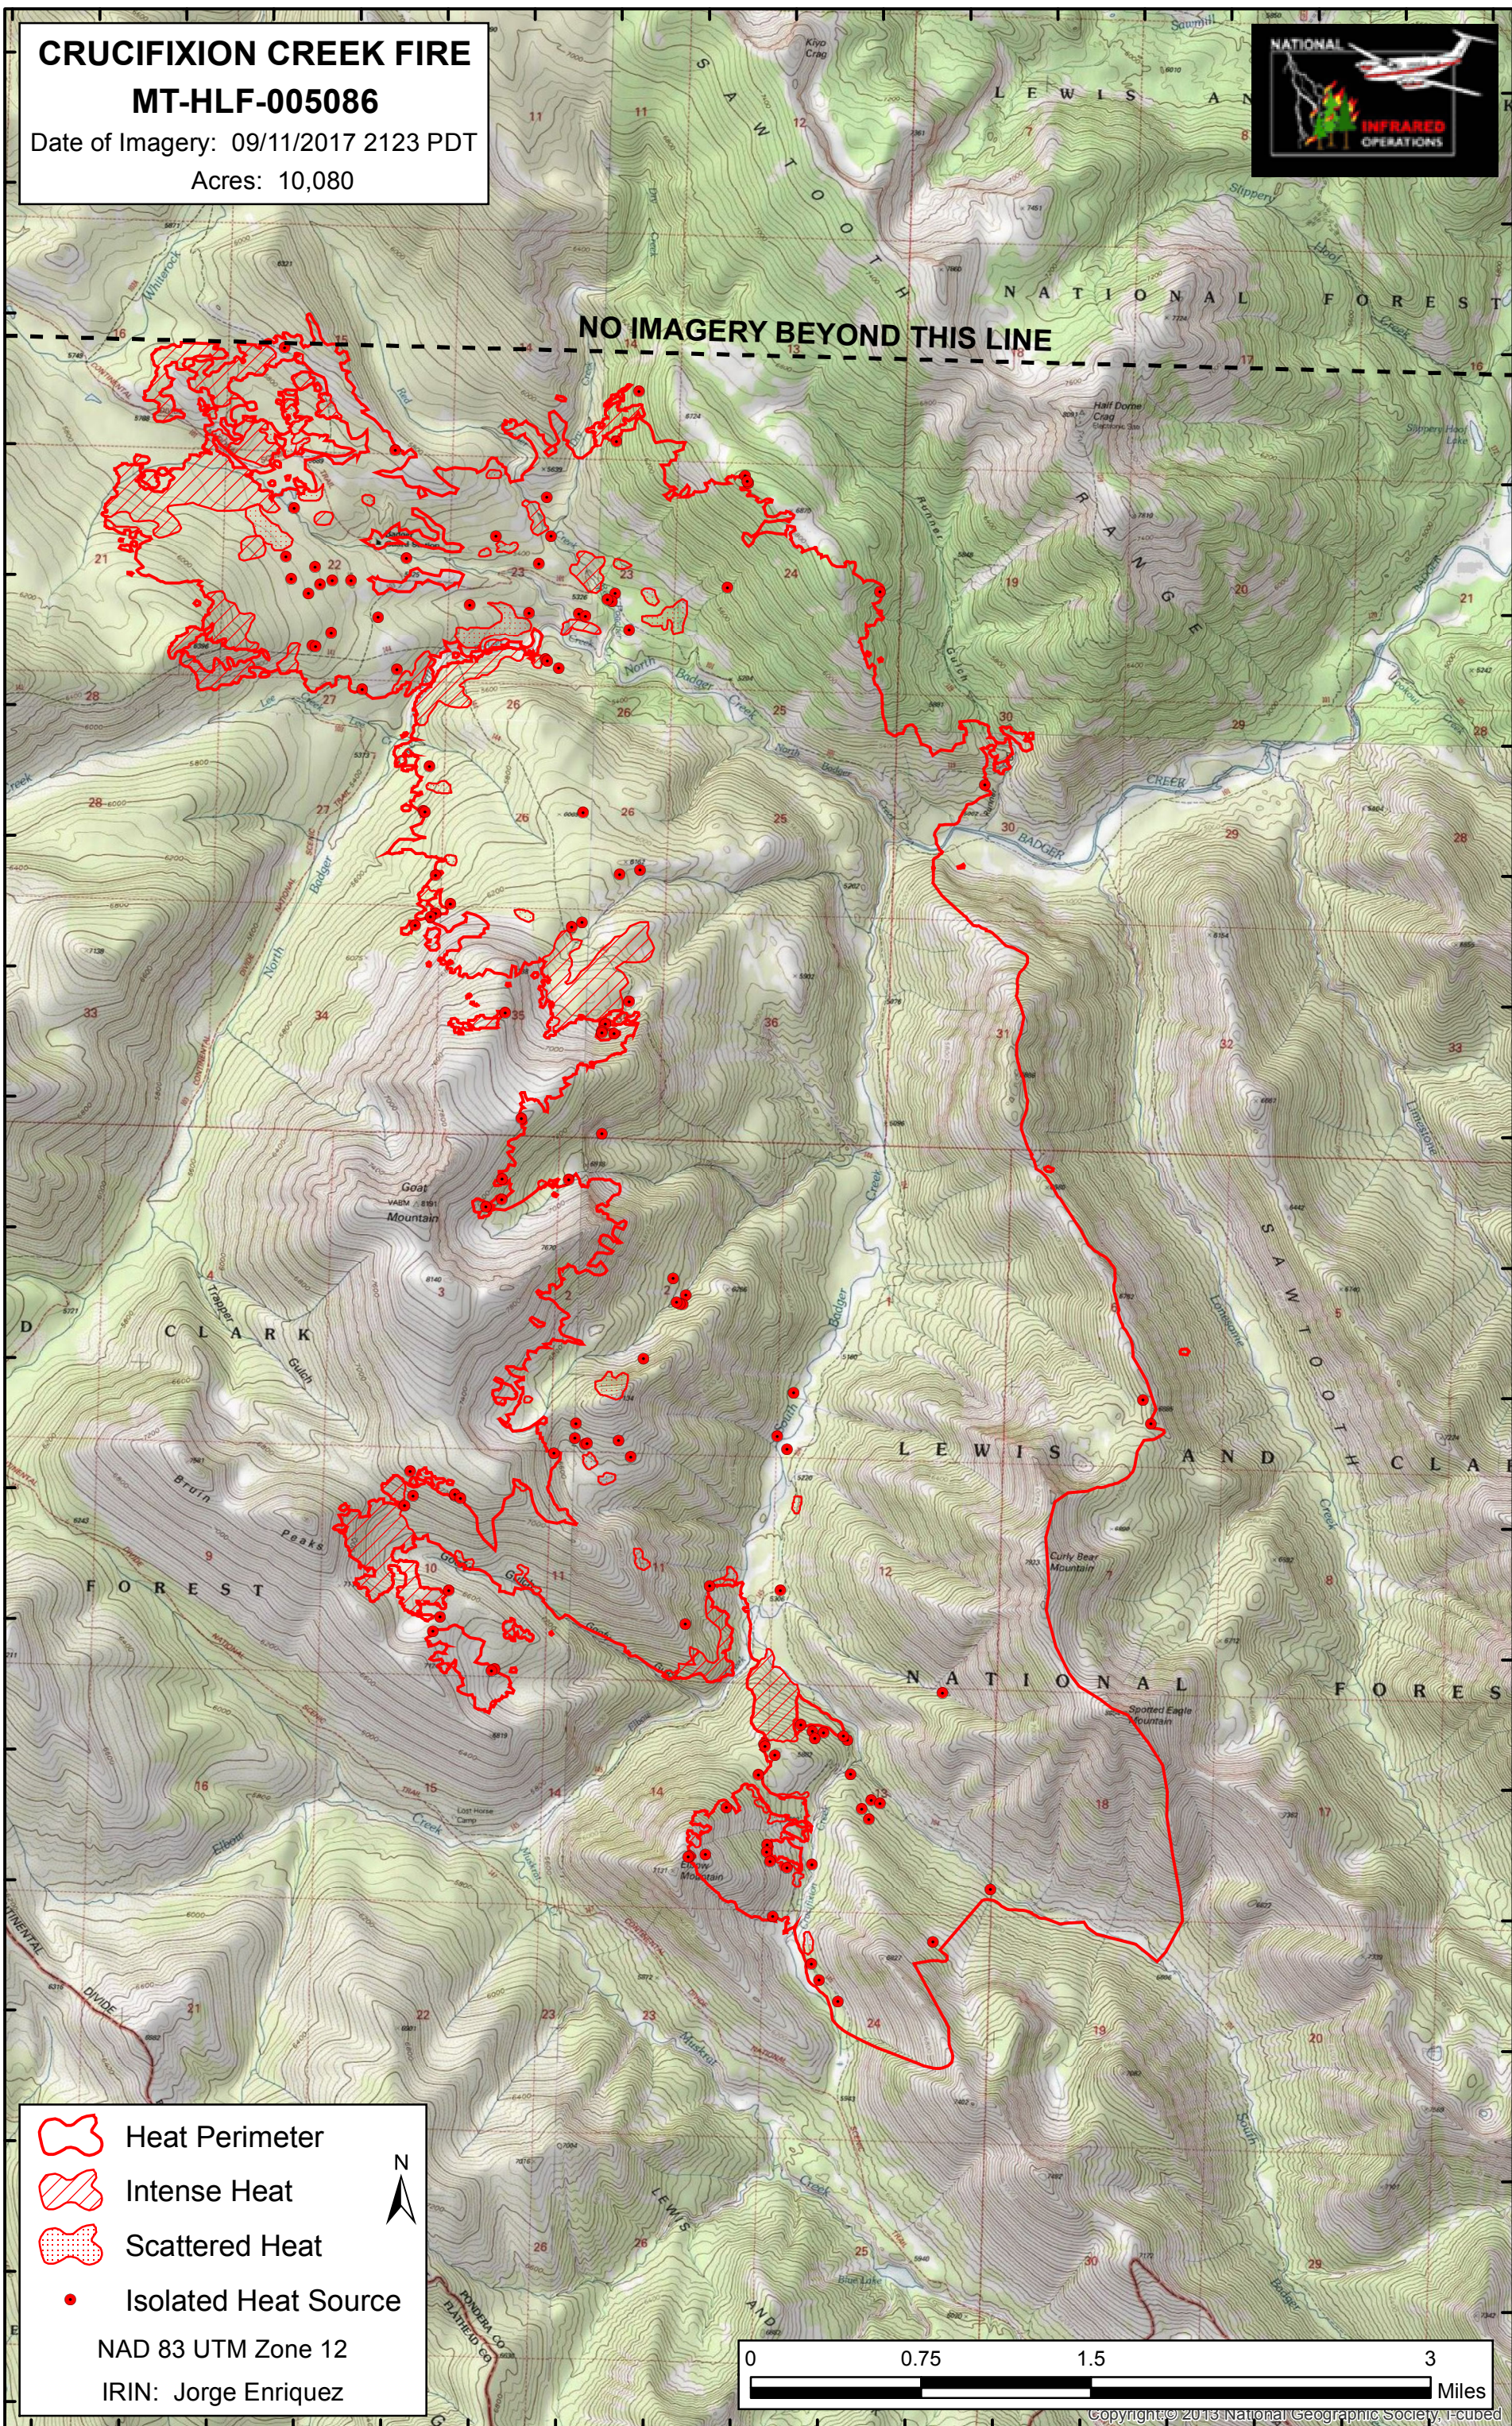

CRUCIFIXION CREEK FIRE

MT-HLF-005086

Date of Imagery: 09/11/2017 2123 PDT

Acres: 10,080

NO IMAGERY BEYOND THIS LINE

-  Heat Perimeter
-  Intense Heat
-  Scattered Heat
-  Isolated Heat Source

NAD 83 UTM Zone 12
IRIN: Jorge Enriquez