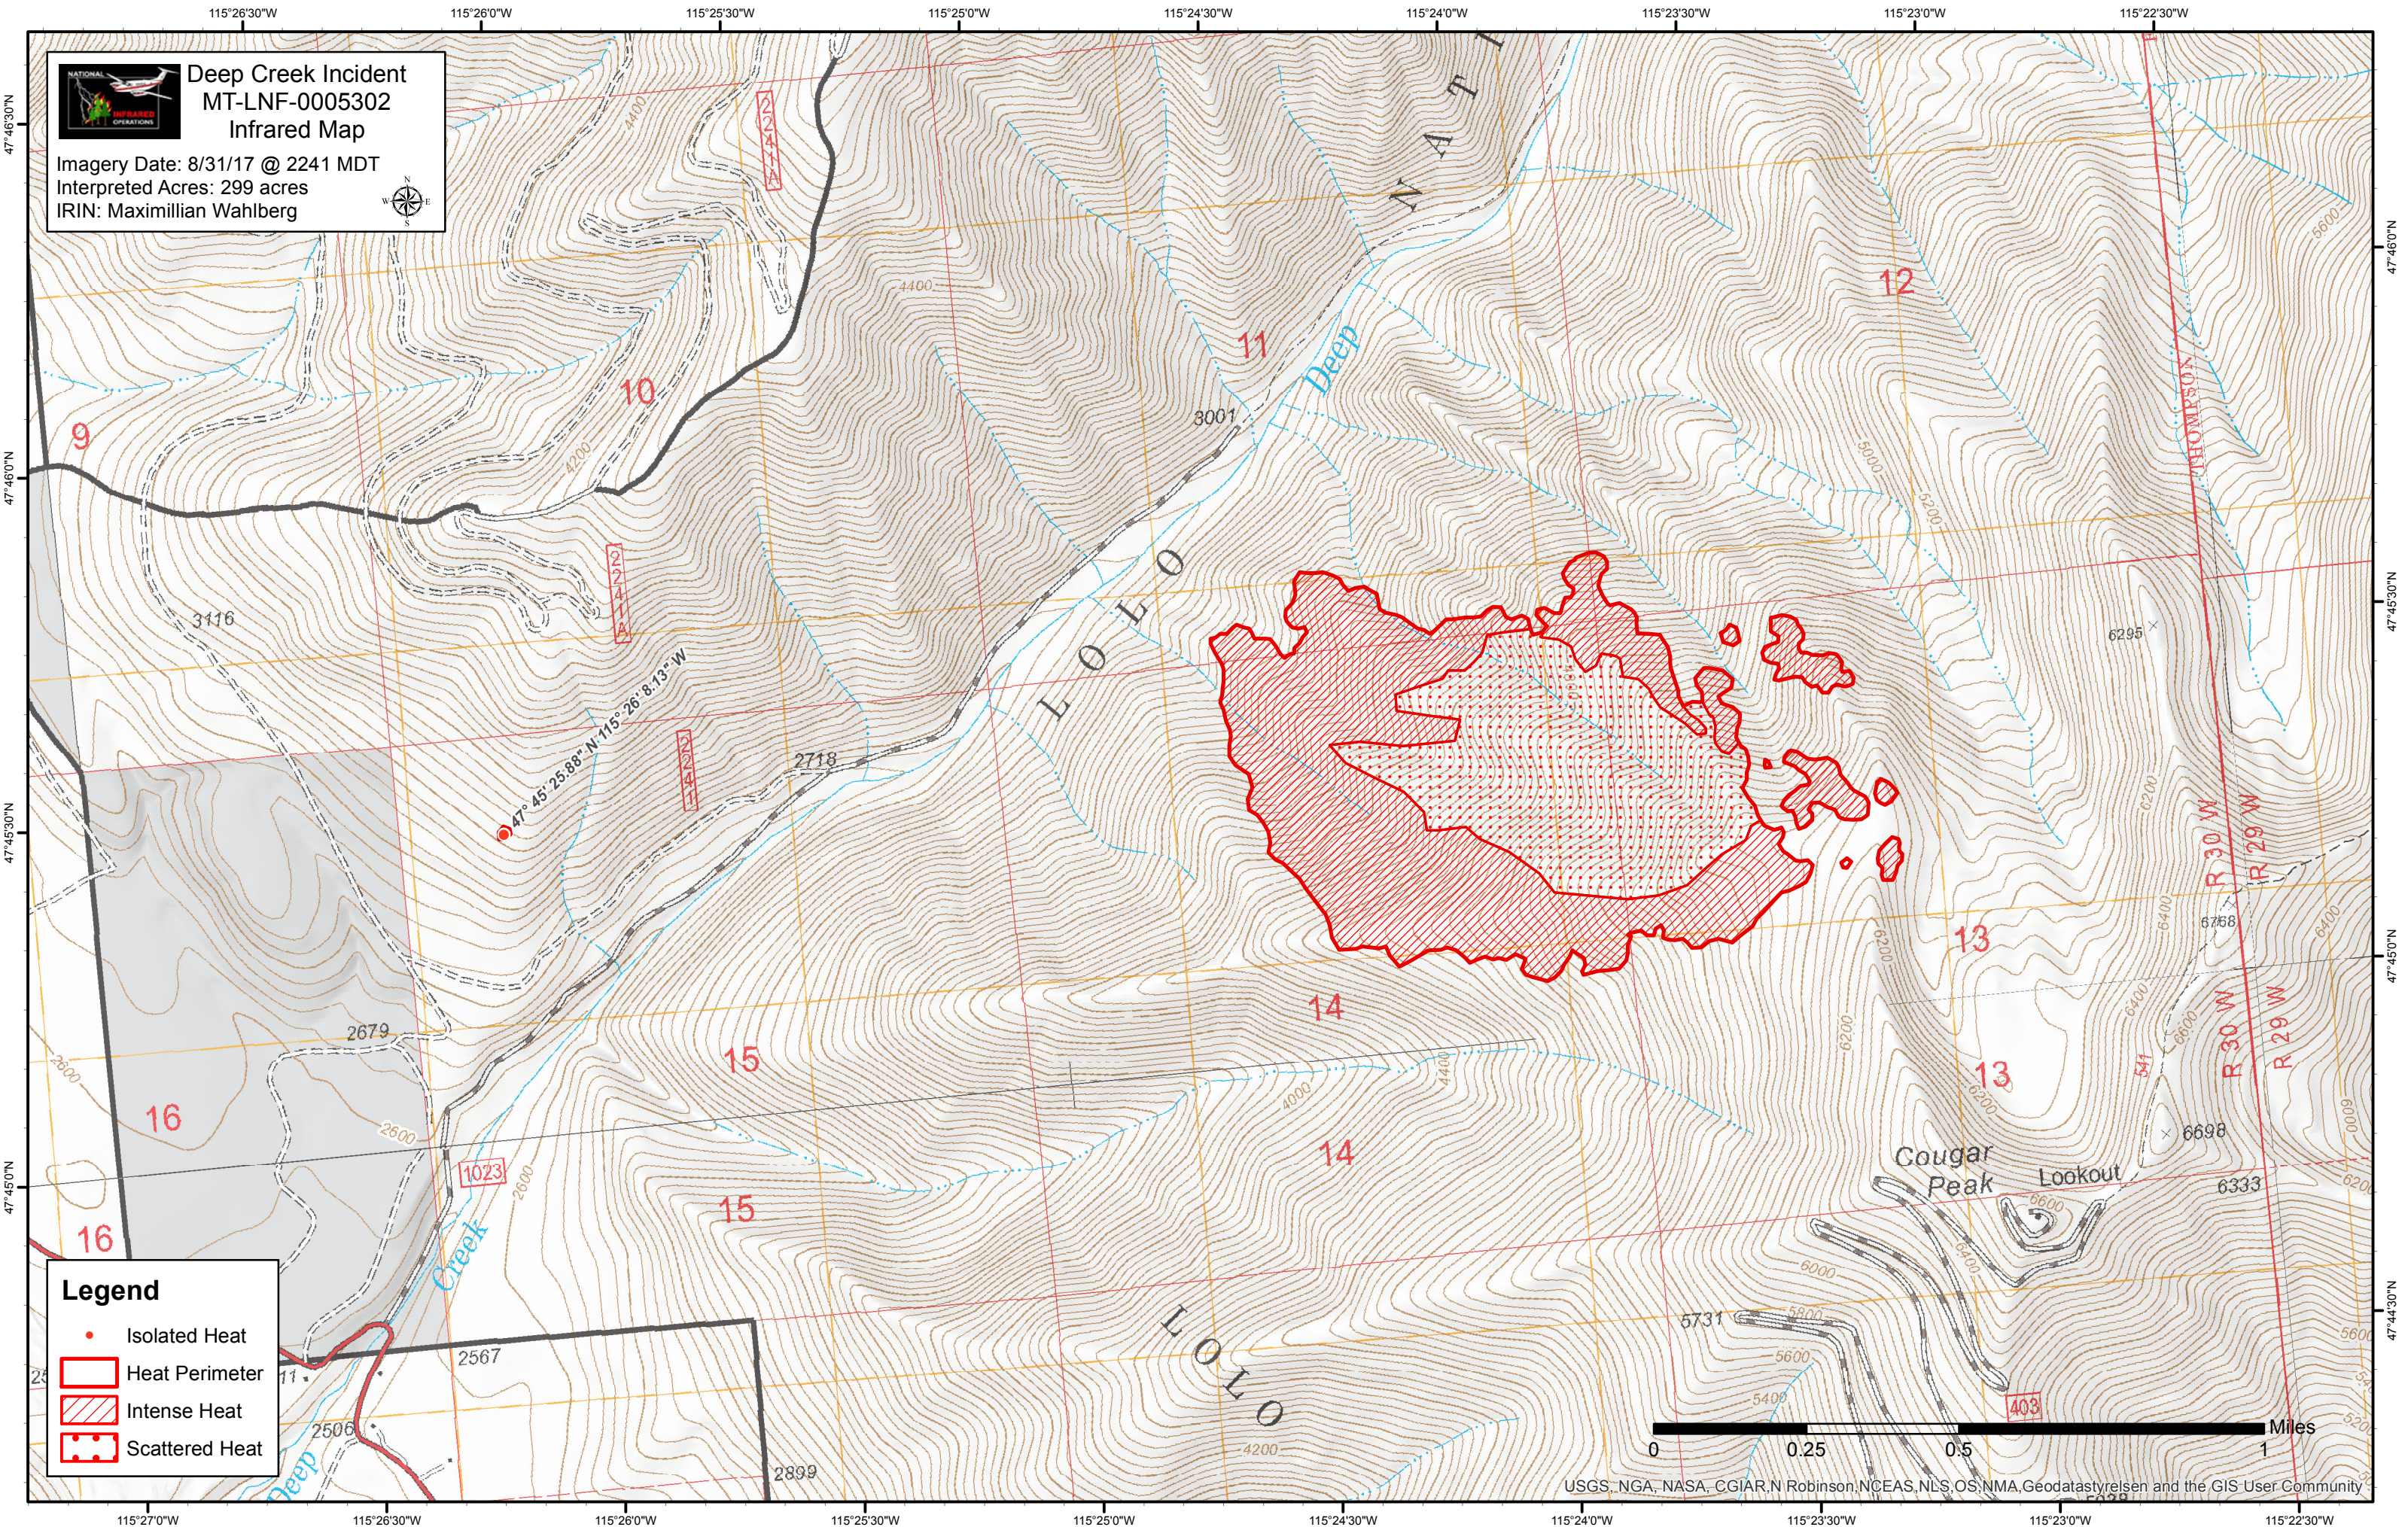

Deep Creek Incident
MT-LNF-0005302
Infrared Map

Imagery Date: 8/31/17 @ 2241 MDT
 Interpreted Acres: 299 acres
 IRIN: Maximillian Wahlberg

Legend

- Isolated Heat
- Heat Perimeter
- Intense Heat
- Scattered Heat