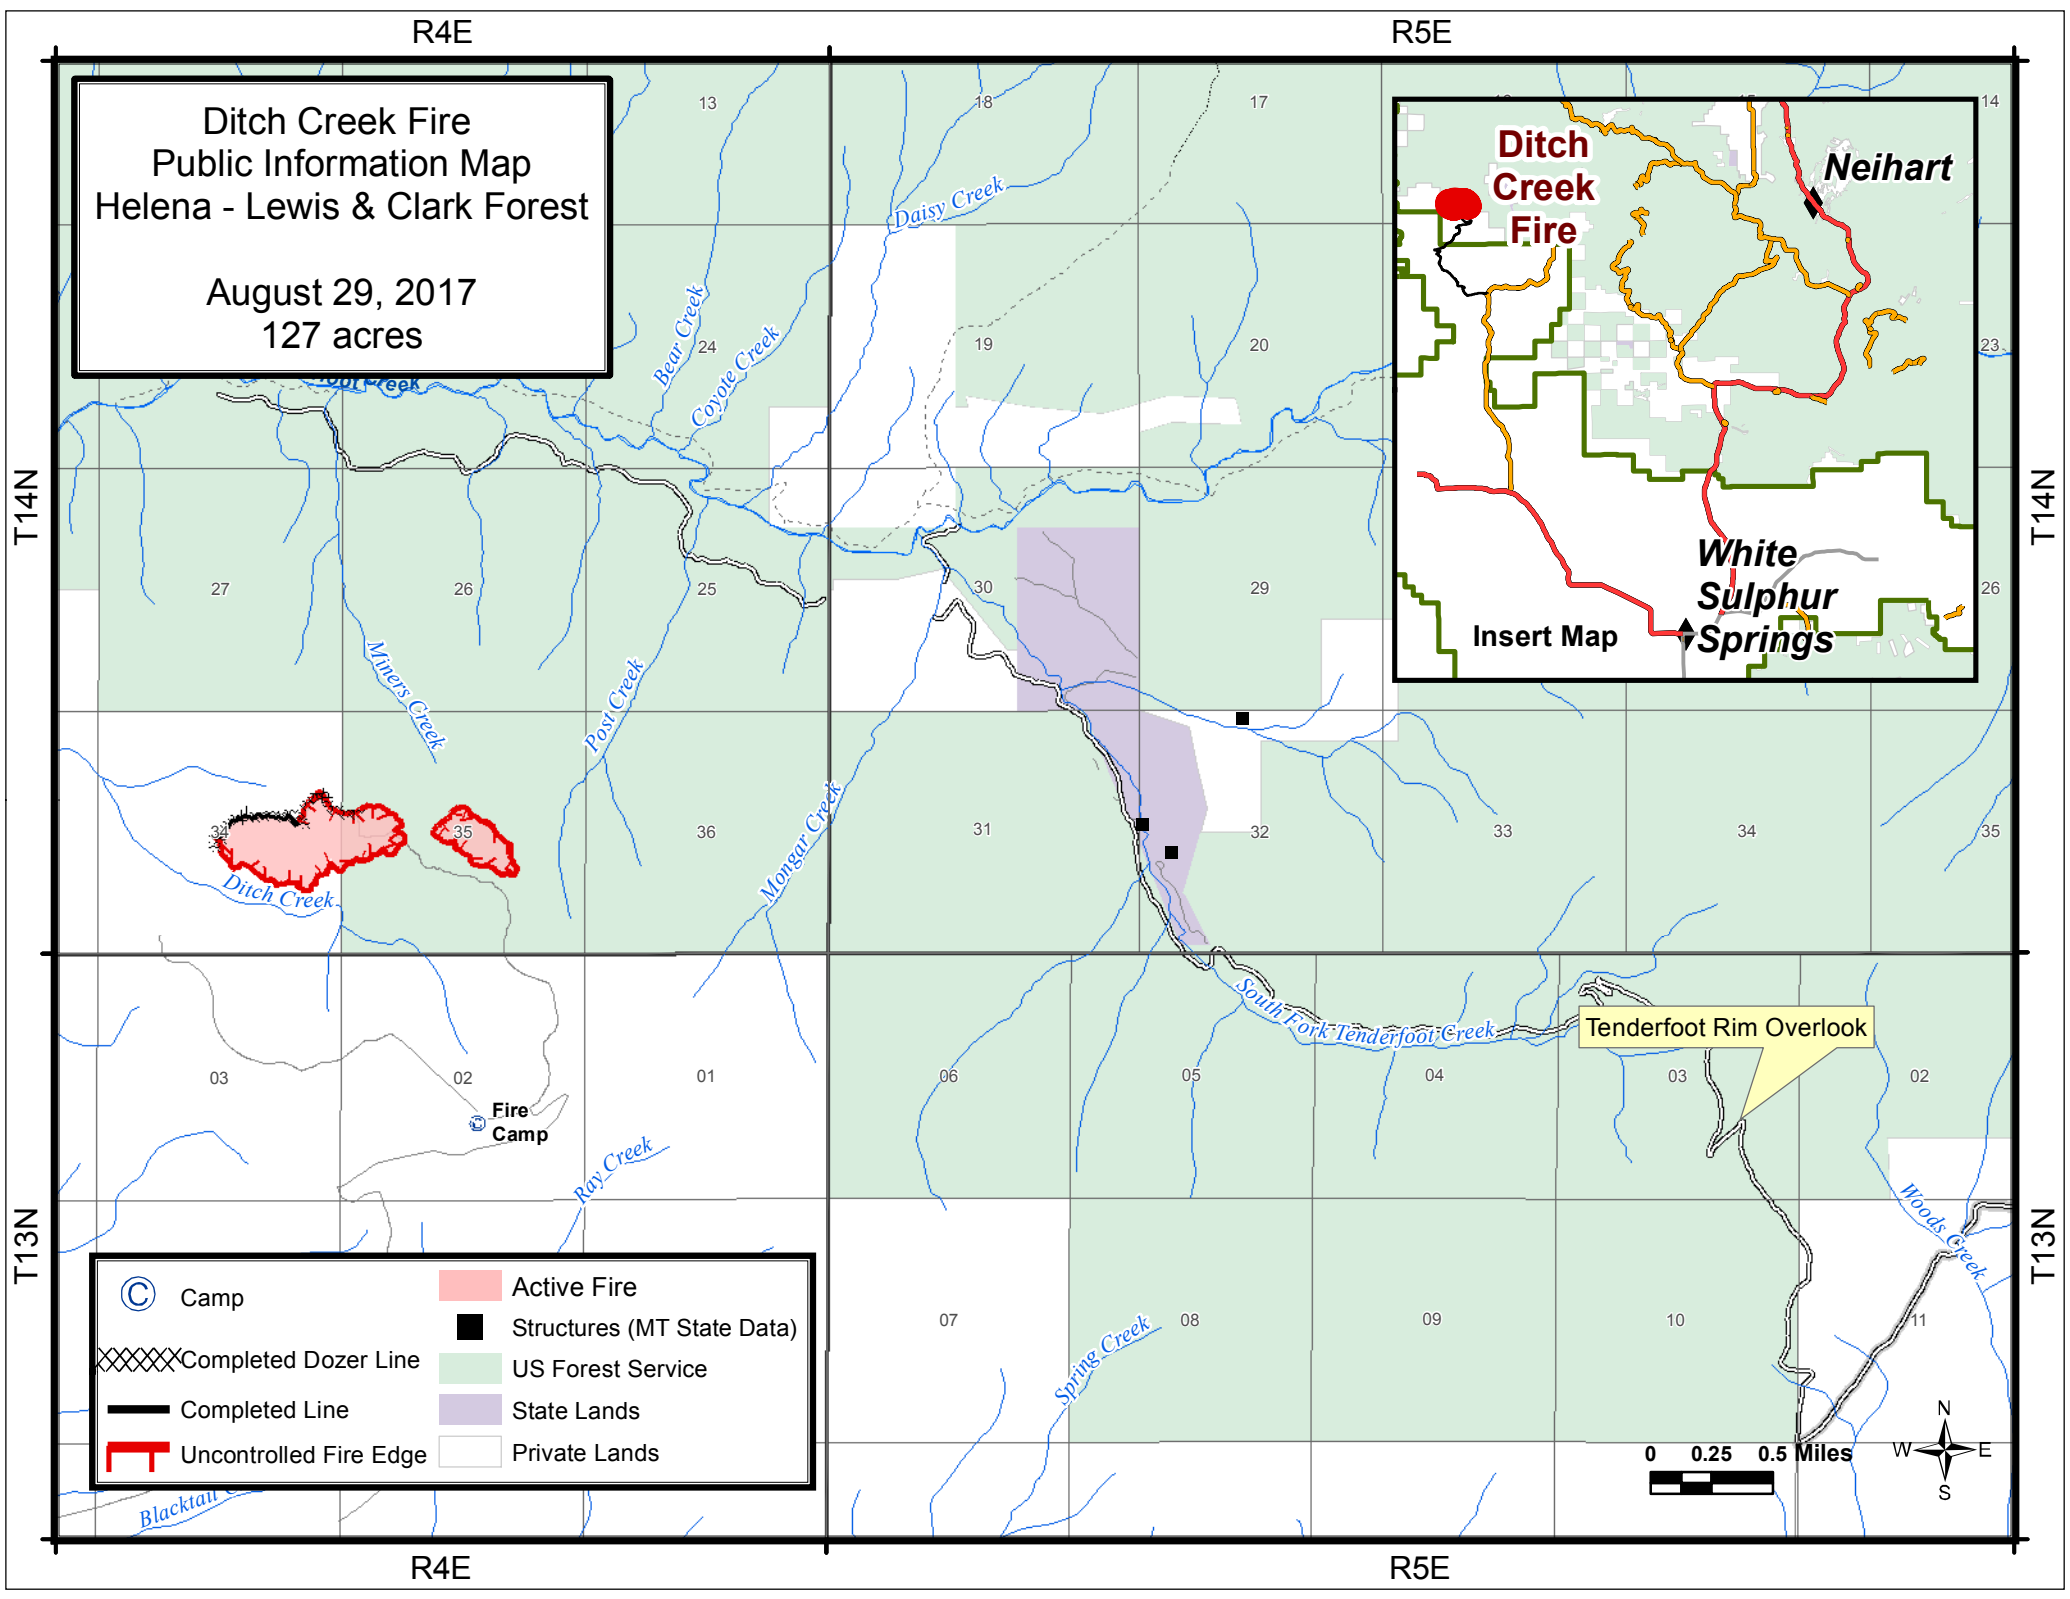

Ditch Creek Fire
 Public Information Map
 Helena - Lewis & Clark Forest

August 29, 2017
 127 acres

Tenderfoot Rim Overlook

	Camp		Active Fire
	Completed Dozer Line		Structures (MT State Data)
	Completed Line		US Forest Service
	Uncontrolled Fire Edge		State Lands
			Private Lands