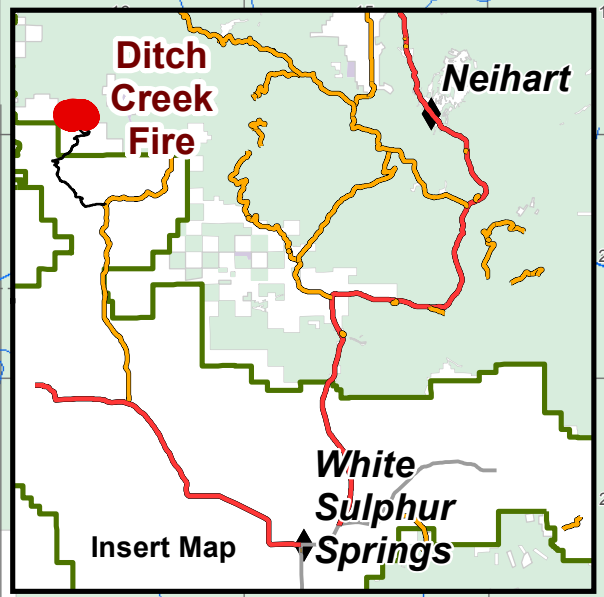

Ditch Creek Fire
 Public Information Map
 Helena - Lewis & Clark Forest

August 29, 2017
 127 acres

Tenderfoot Rim Overlook

	Camp		Active Fire
	Completed Dozer Line		Structures (MT State Data)
	Completed Line		US Forest Service
	Uncontrolled Fire Edge		State Lands
			Private Lands