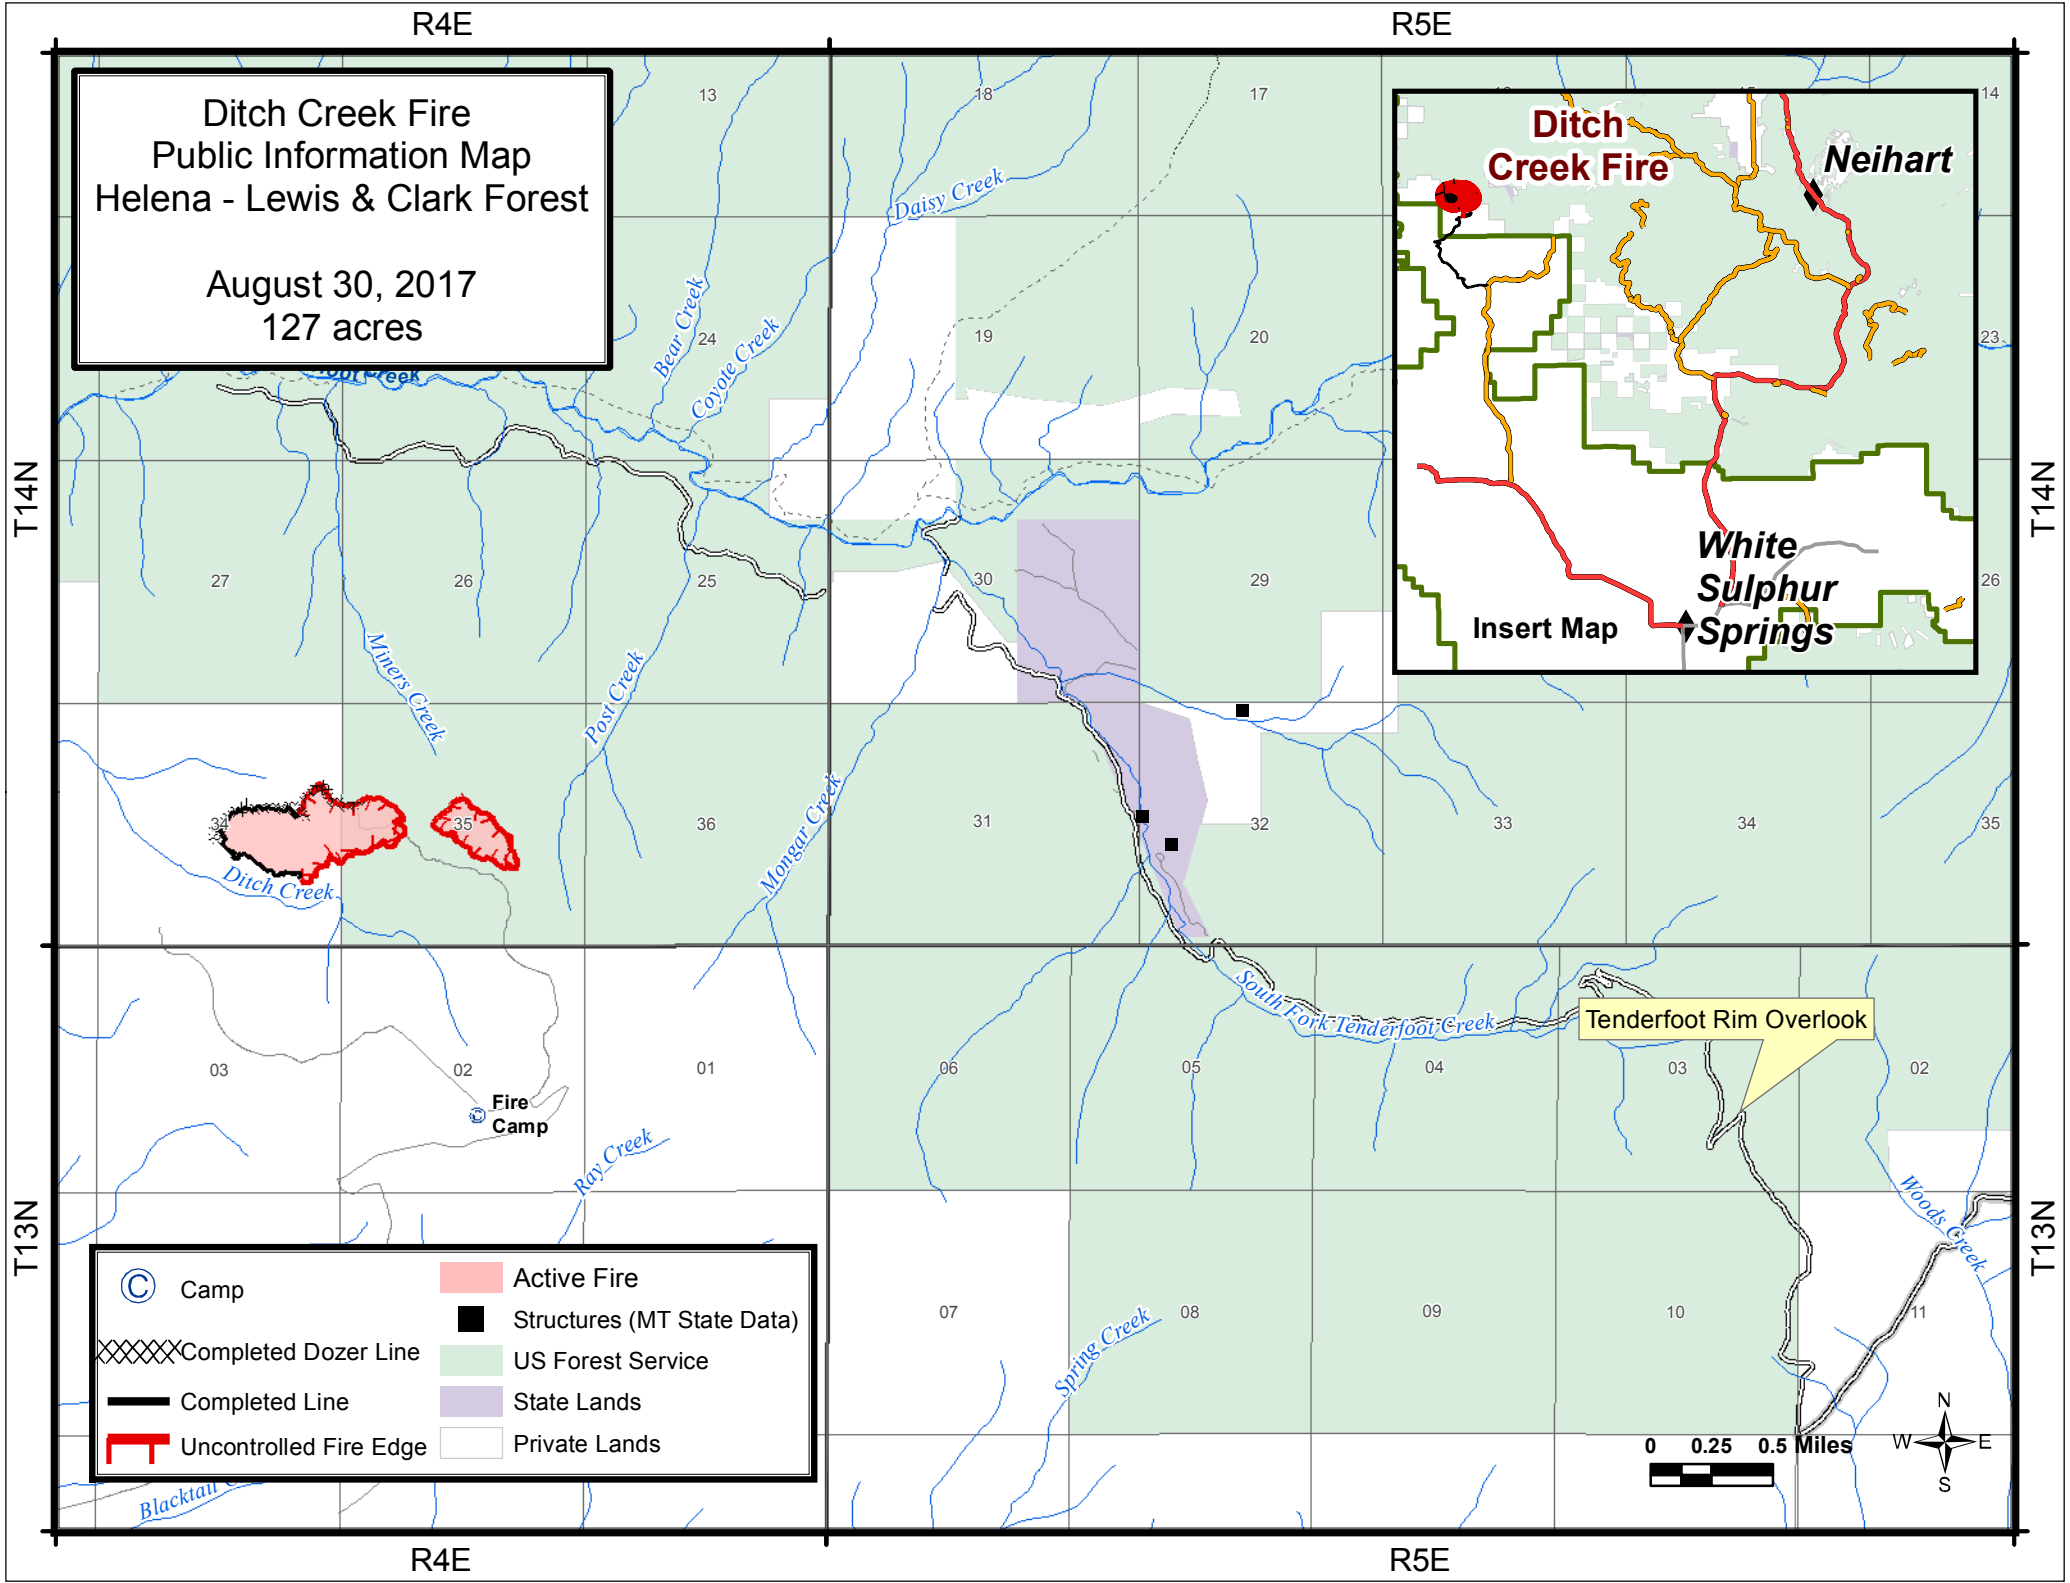

Ditch Creek Fire  
 Public Information Map  
 Helena - Lewis & Clark Forest

August 30, 2017  
 127 acres

	Camp		Active Fire
	Completed Dozer Line		Structures (MT State Data)
	Completed Line		US Forest Service
	Uncontrolled Fire Edge		State Lands
			Private Lands