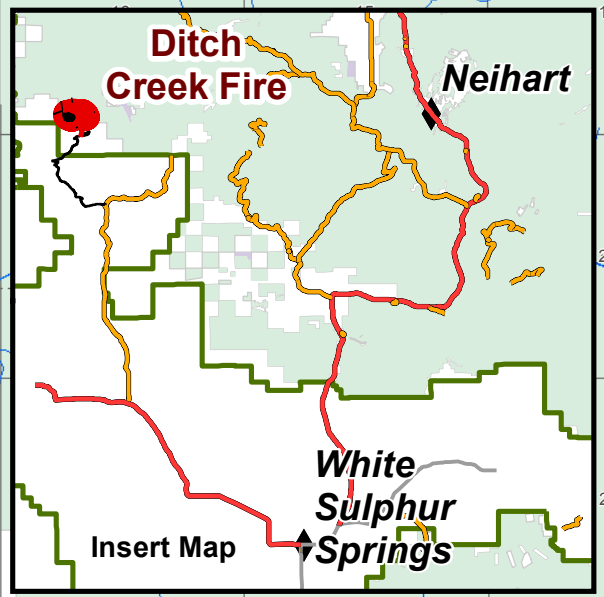

Ditch Creek Fire  
 Public Information Map  
 Helena - Lewis & Clark Forest

August 30, 2017  
 127 acres

	Camp		Active Fire
	Completed Dozer Line		Structures (MT State Data)
	Completed Line		US Forest Service
	Uncontrolled Fire Edge		State Lands
			Private Lands