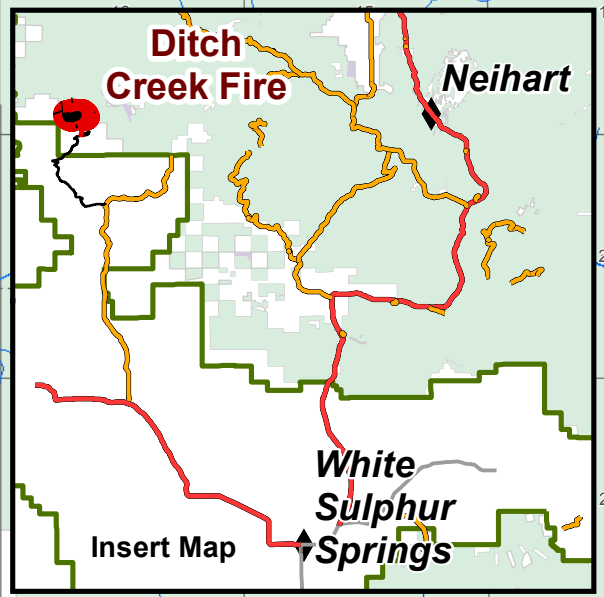

Ditch Creek Fire
 Public Information Map
 Helena - Lewis & Clark Forest

August 31, 2017
 127 acres

	Camp		Active Fire
	Completed Dozer Line		Structures (MT State Data)
	Completed Line		US Forest Service
	Uncontrolled Fire Edge		State Lands
			Private Lands