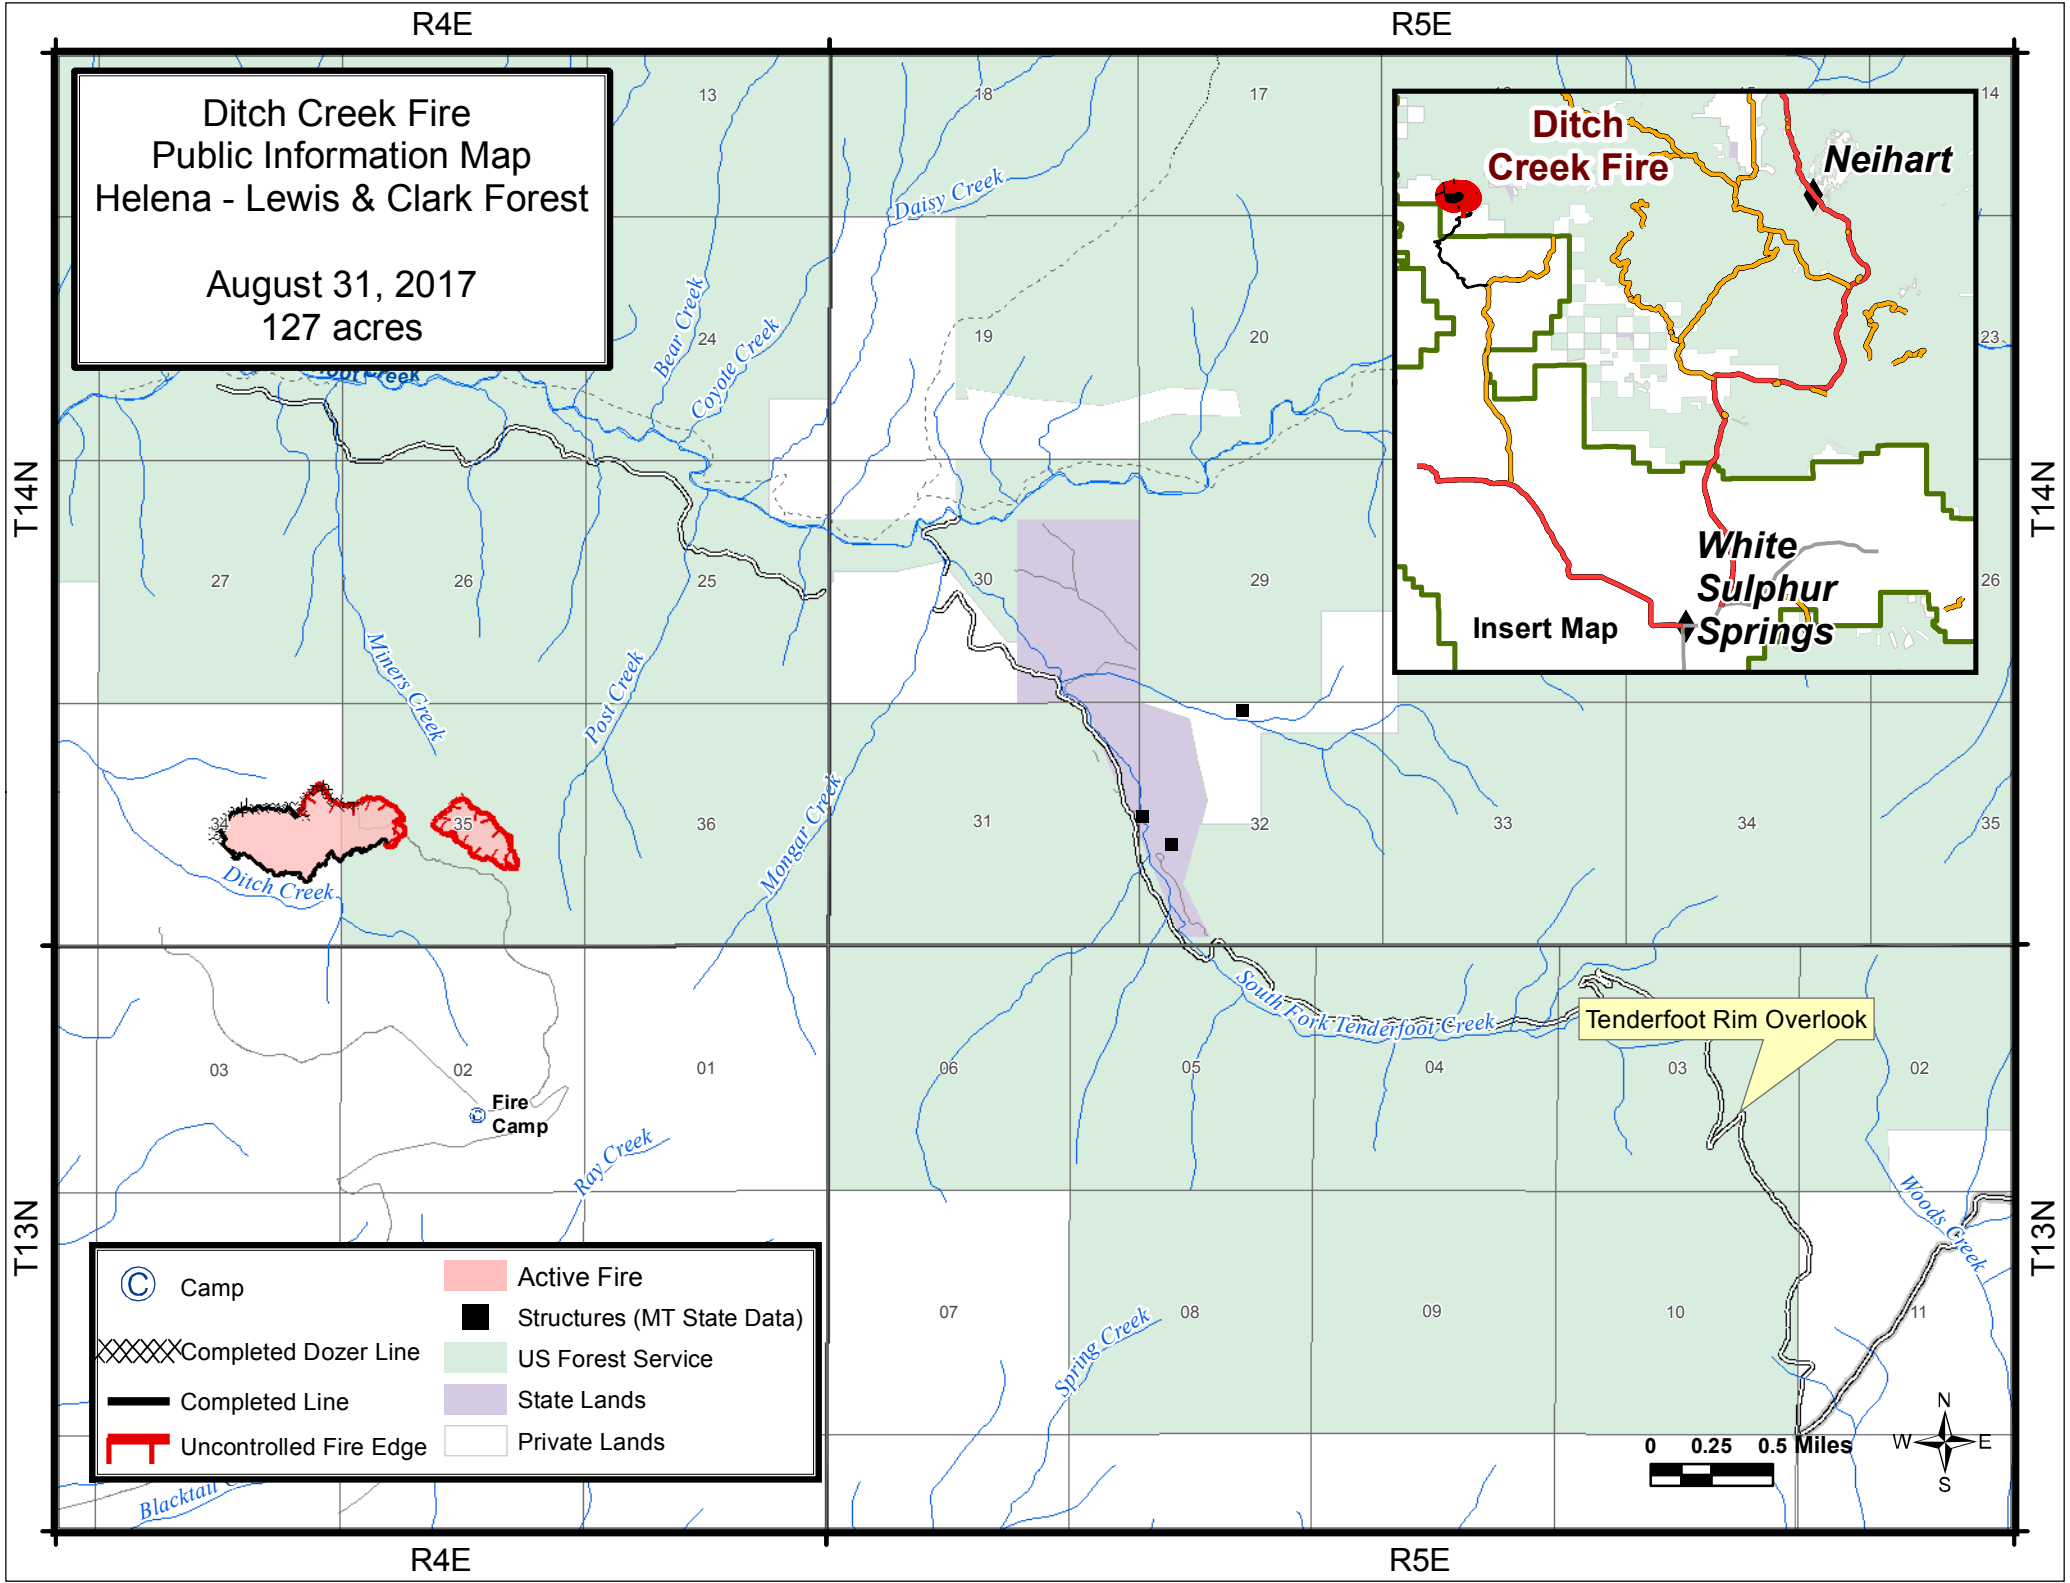

Ditch Creek Fire
 Public Information Map
 Helena - Lewis & Clark Forest

August 31, 2017
 127 acres

	Camp		Active Fire
	Completed Dozer Line		Structures (MT State Data)
	Completed Line		US Forest Service
	Uncontrolled Fire Edge		State Lands
			Private Lands