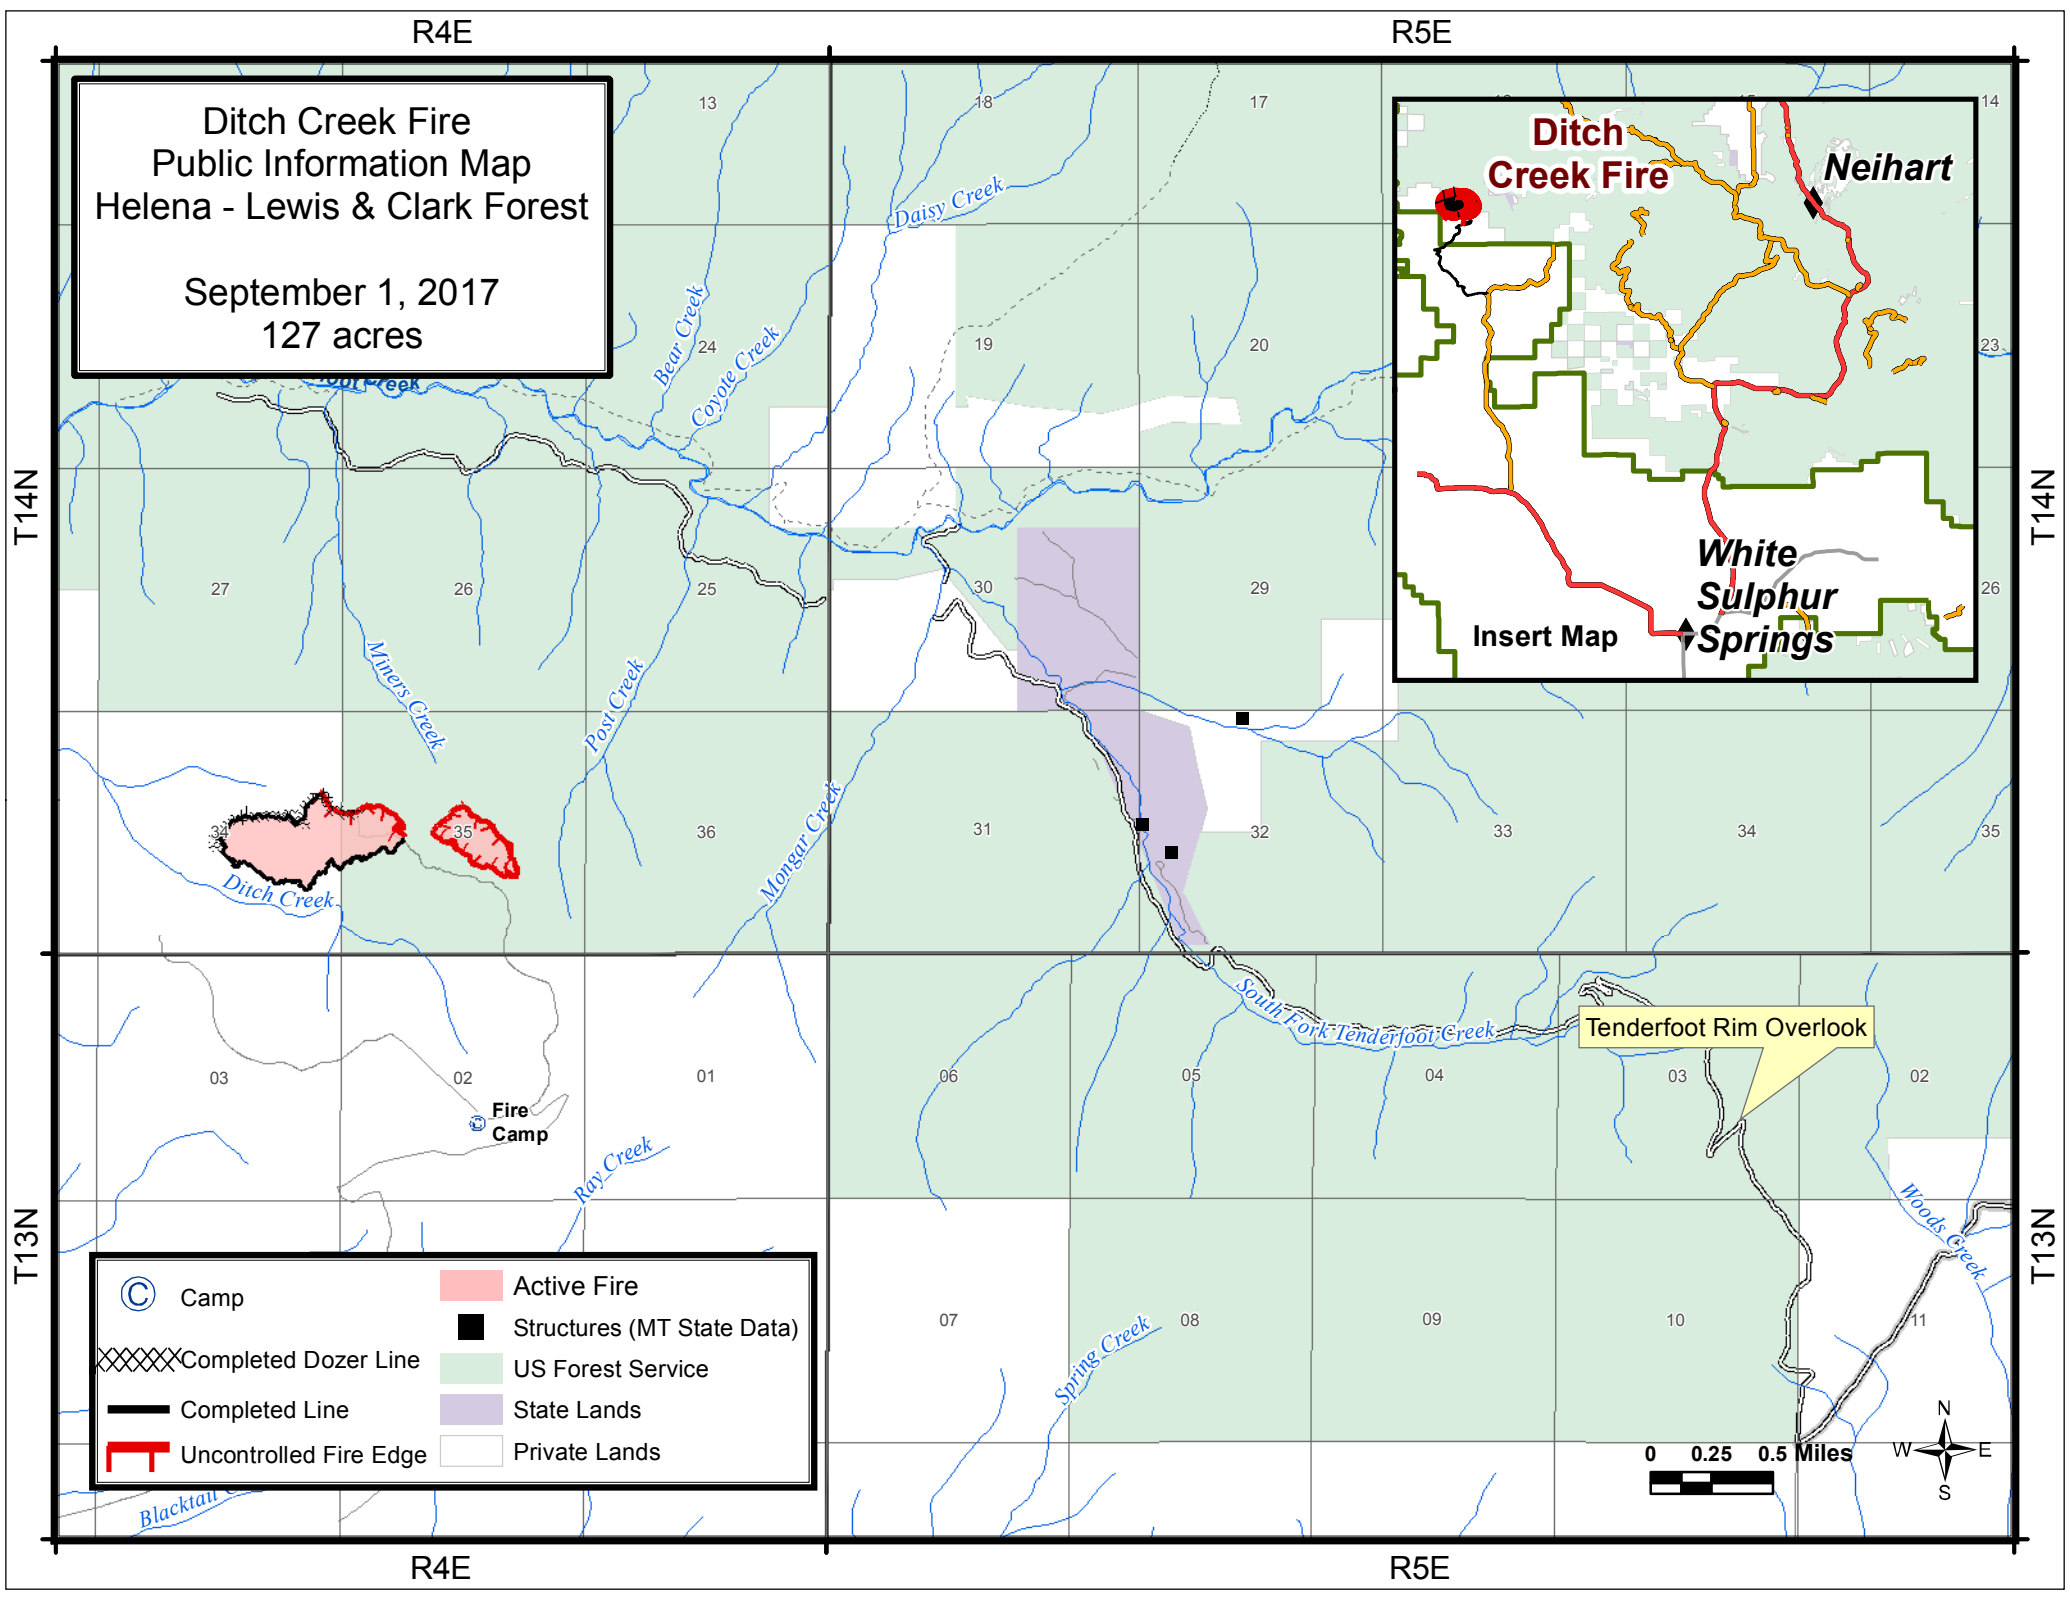

Ditch Creek Fire
 Public Information Map
 Helena - Lewis & Clark Forest

September 1, 2017
 127 acres

	Camp		Active Fire
	Completed Dozer Line		Structures (MT State Data)
	Completed Line		US Forest Service
	Uncontrolled Fire Edge		State Lands
			Private Lands