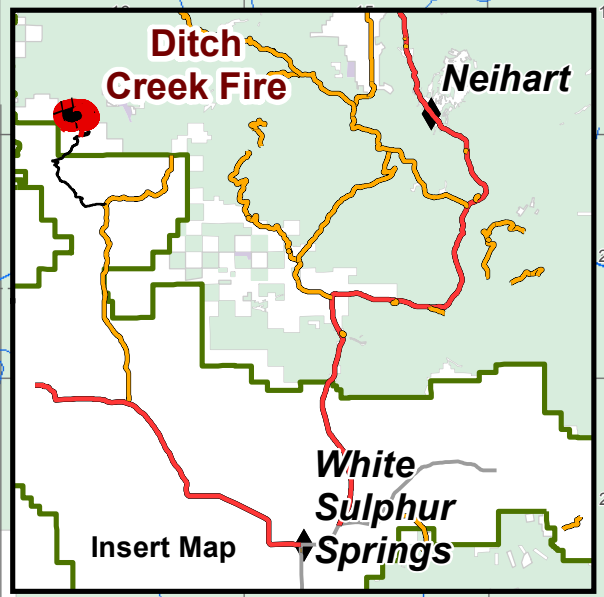

Ditch Creek Fire
 Public Information Map
 Helena - Lewis & Clark Forest

September 1, 2017
 127 acres

	Camp		Active Fire
	Completed Dozer Line		Structures (MT State Data)
	Completed Line		US Forest Service
	Uncontrolled Fire Edge		State Lands
			Private Lands