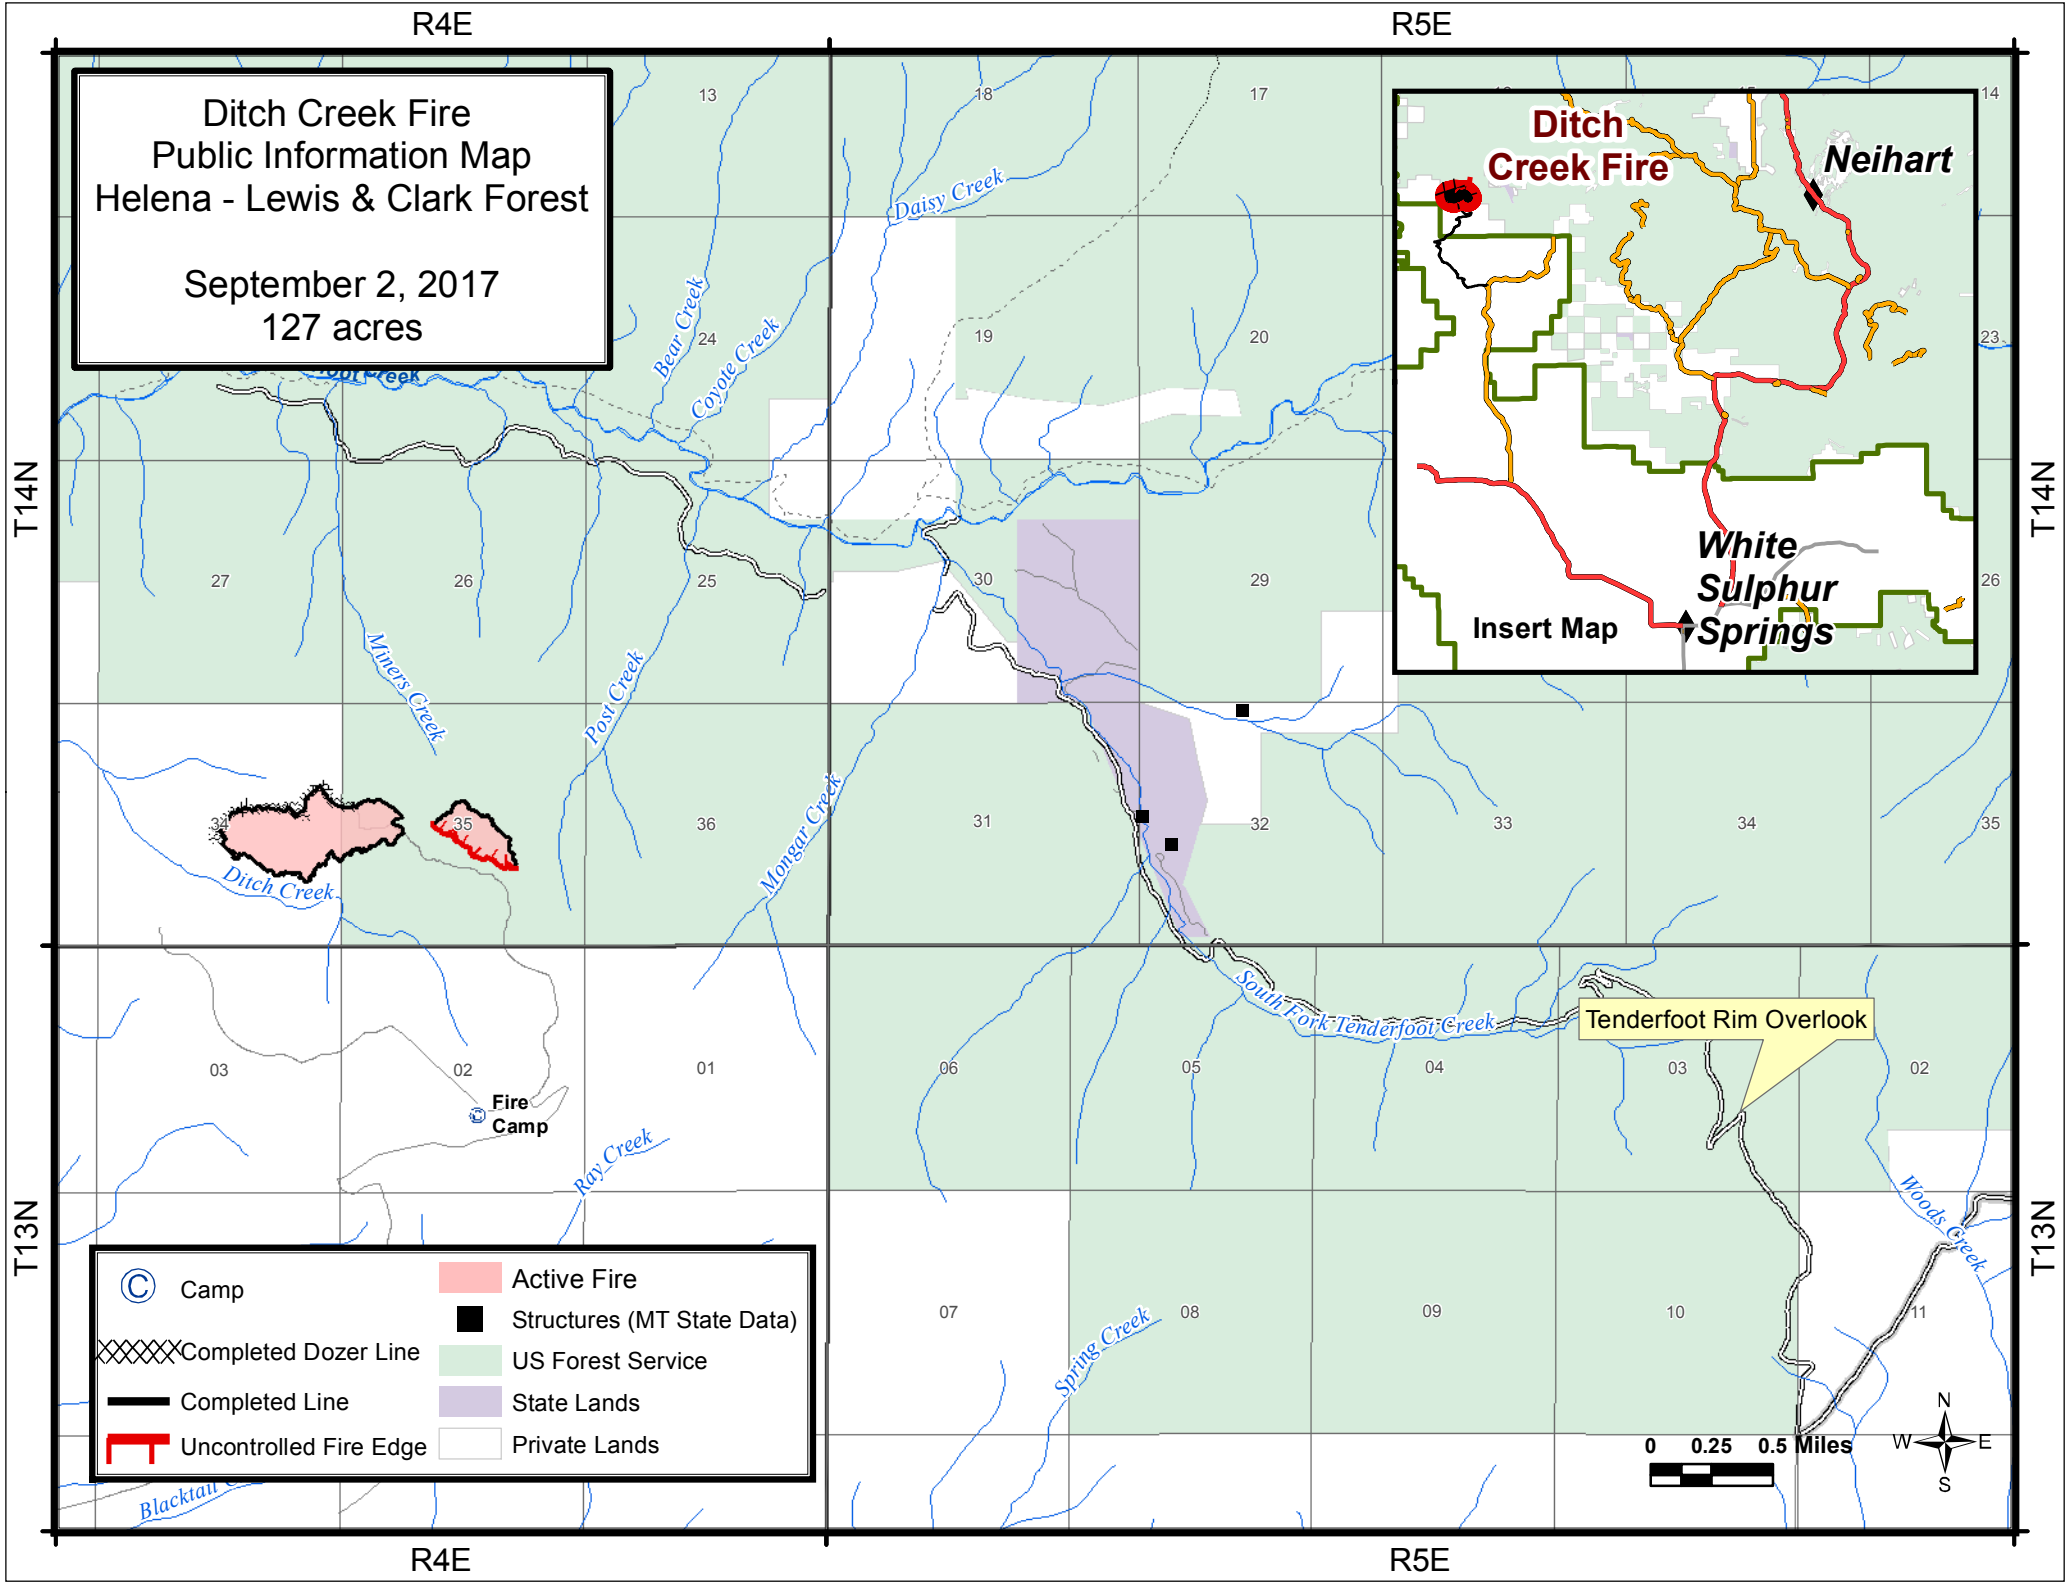

Ditch Creek Fire
 Public Information Map
 Helena - Lewis & Clark Forest

September 2, 2017
 127 acres

	Camp		Active Fire
	Completed Dozer Line		Structures (MT State Data)
	Completed Line		US Forest Service
	Uncontrolled Fire Edge		State Lands
			Private Lands