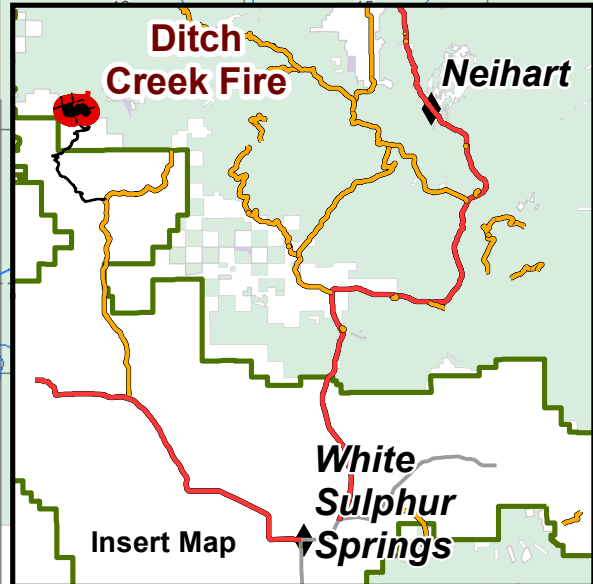

Ditch Creek Fire
 Public Information Map
 Helena - Lewis & Clark Forest

September 2, 2017
 127 acres

	Camp		Active Fire
	Completed Dozer Line		Structures (MT State Data)
	Completed Line		US Forest Service
	Uncontrolled Fire Edge		State Lands
			Private Lands