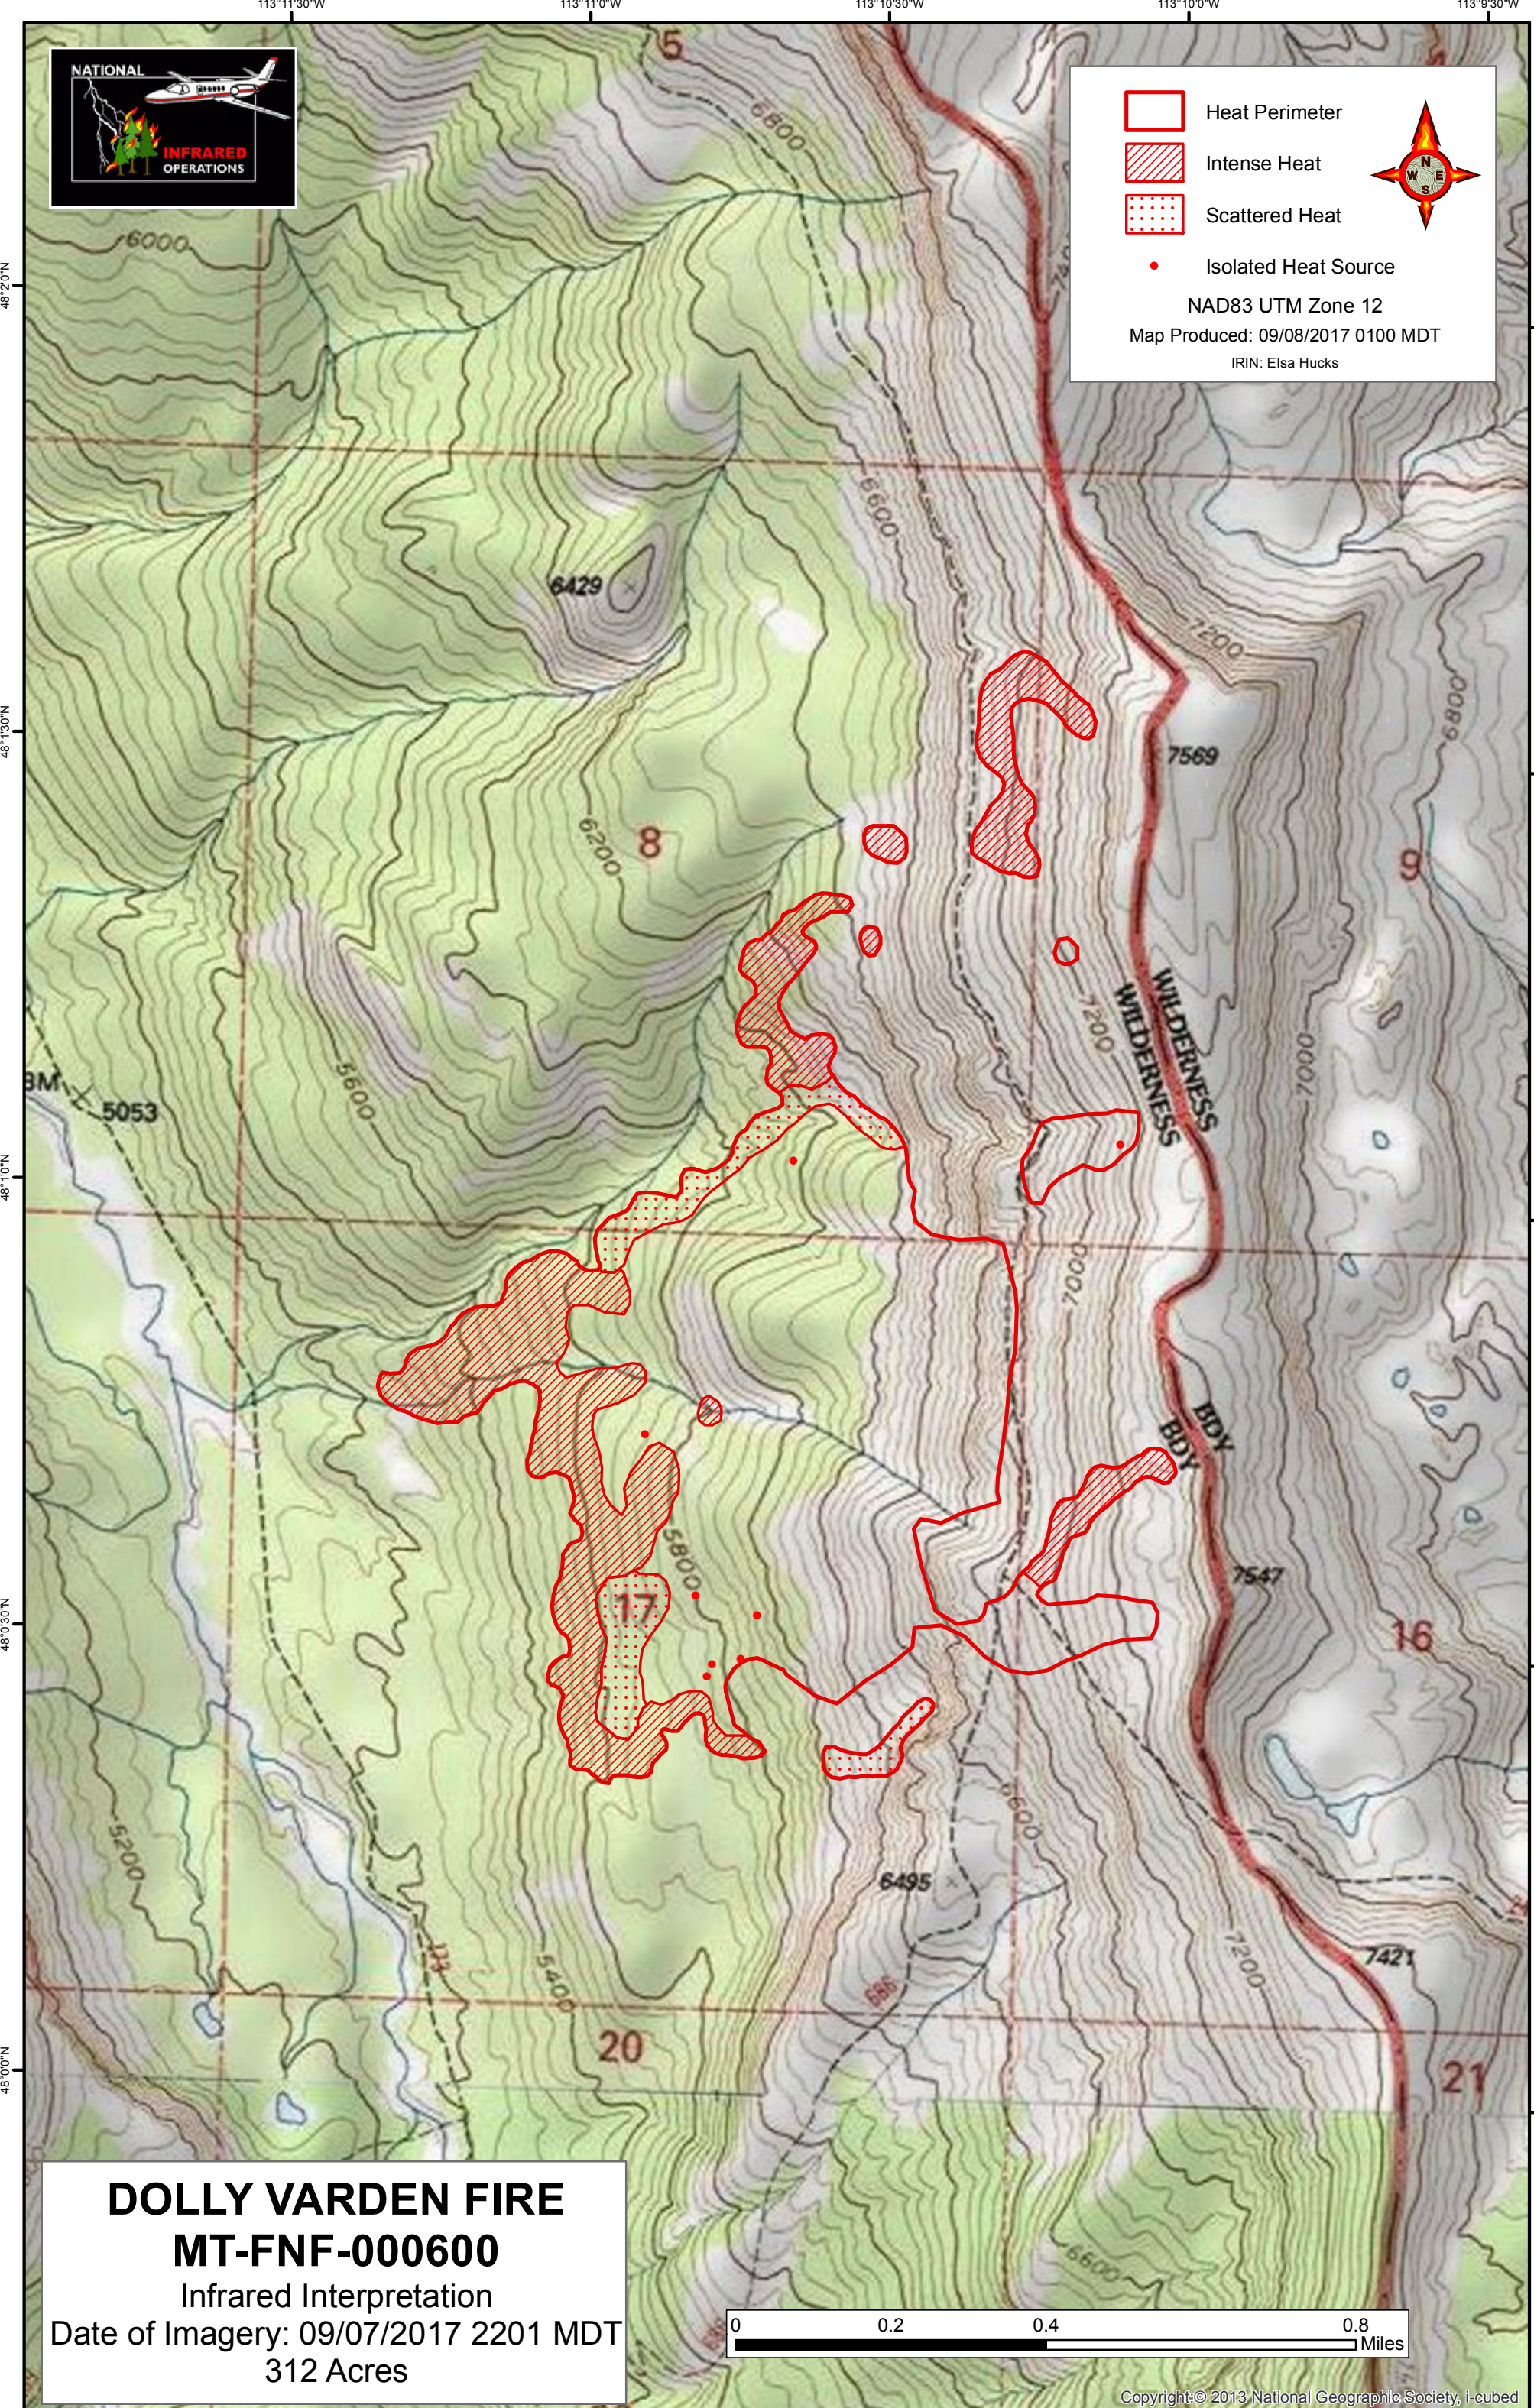

Heat Perimeter
 Intense Heat
 Scattered Heat
 Isolated Heat Source

NAD83 UTM Zone 12
Map Produced: 09/08/2017 0100 MDT
IRIN: Elsa Hucks

DOLLY VARDEN FIRE
MT-FNF-000600
Infrared Interpretation
Date of Imagery: 09/07/2017 2201 MDT
312 Acres