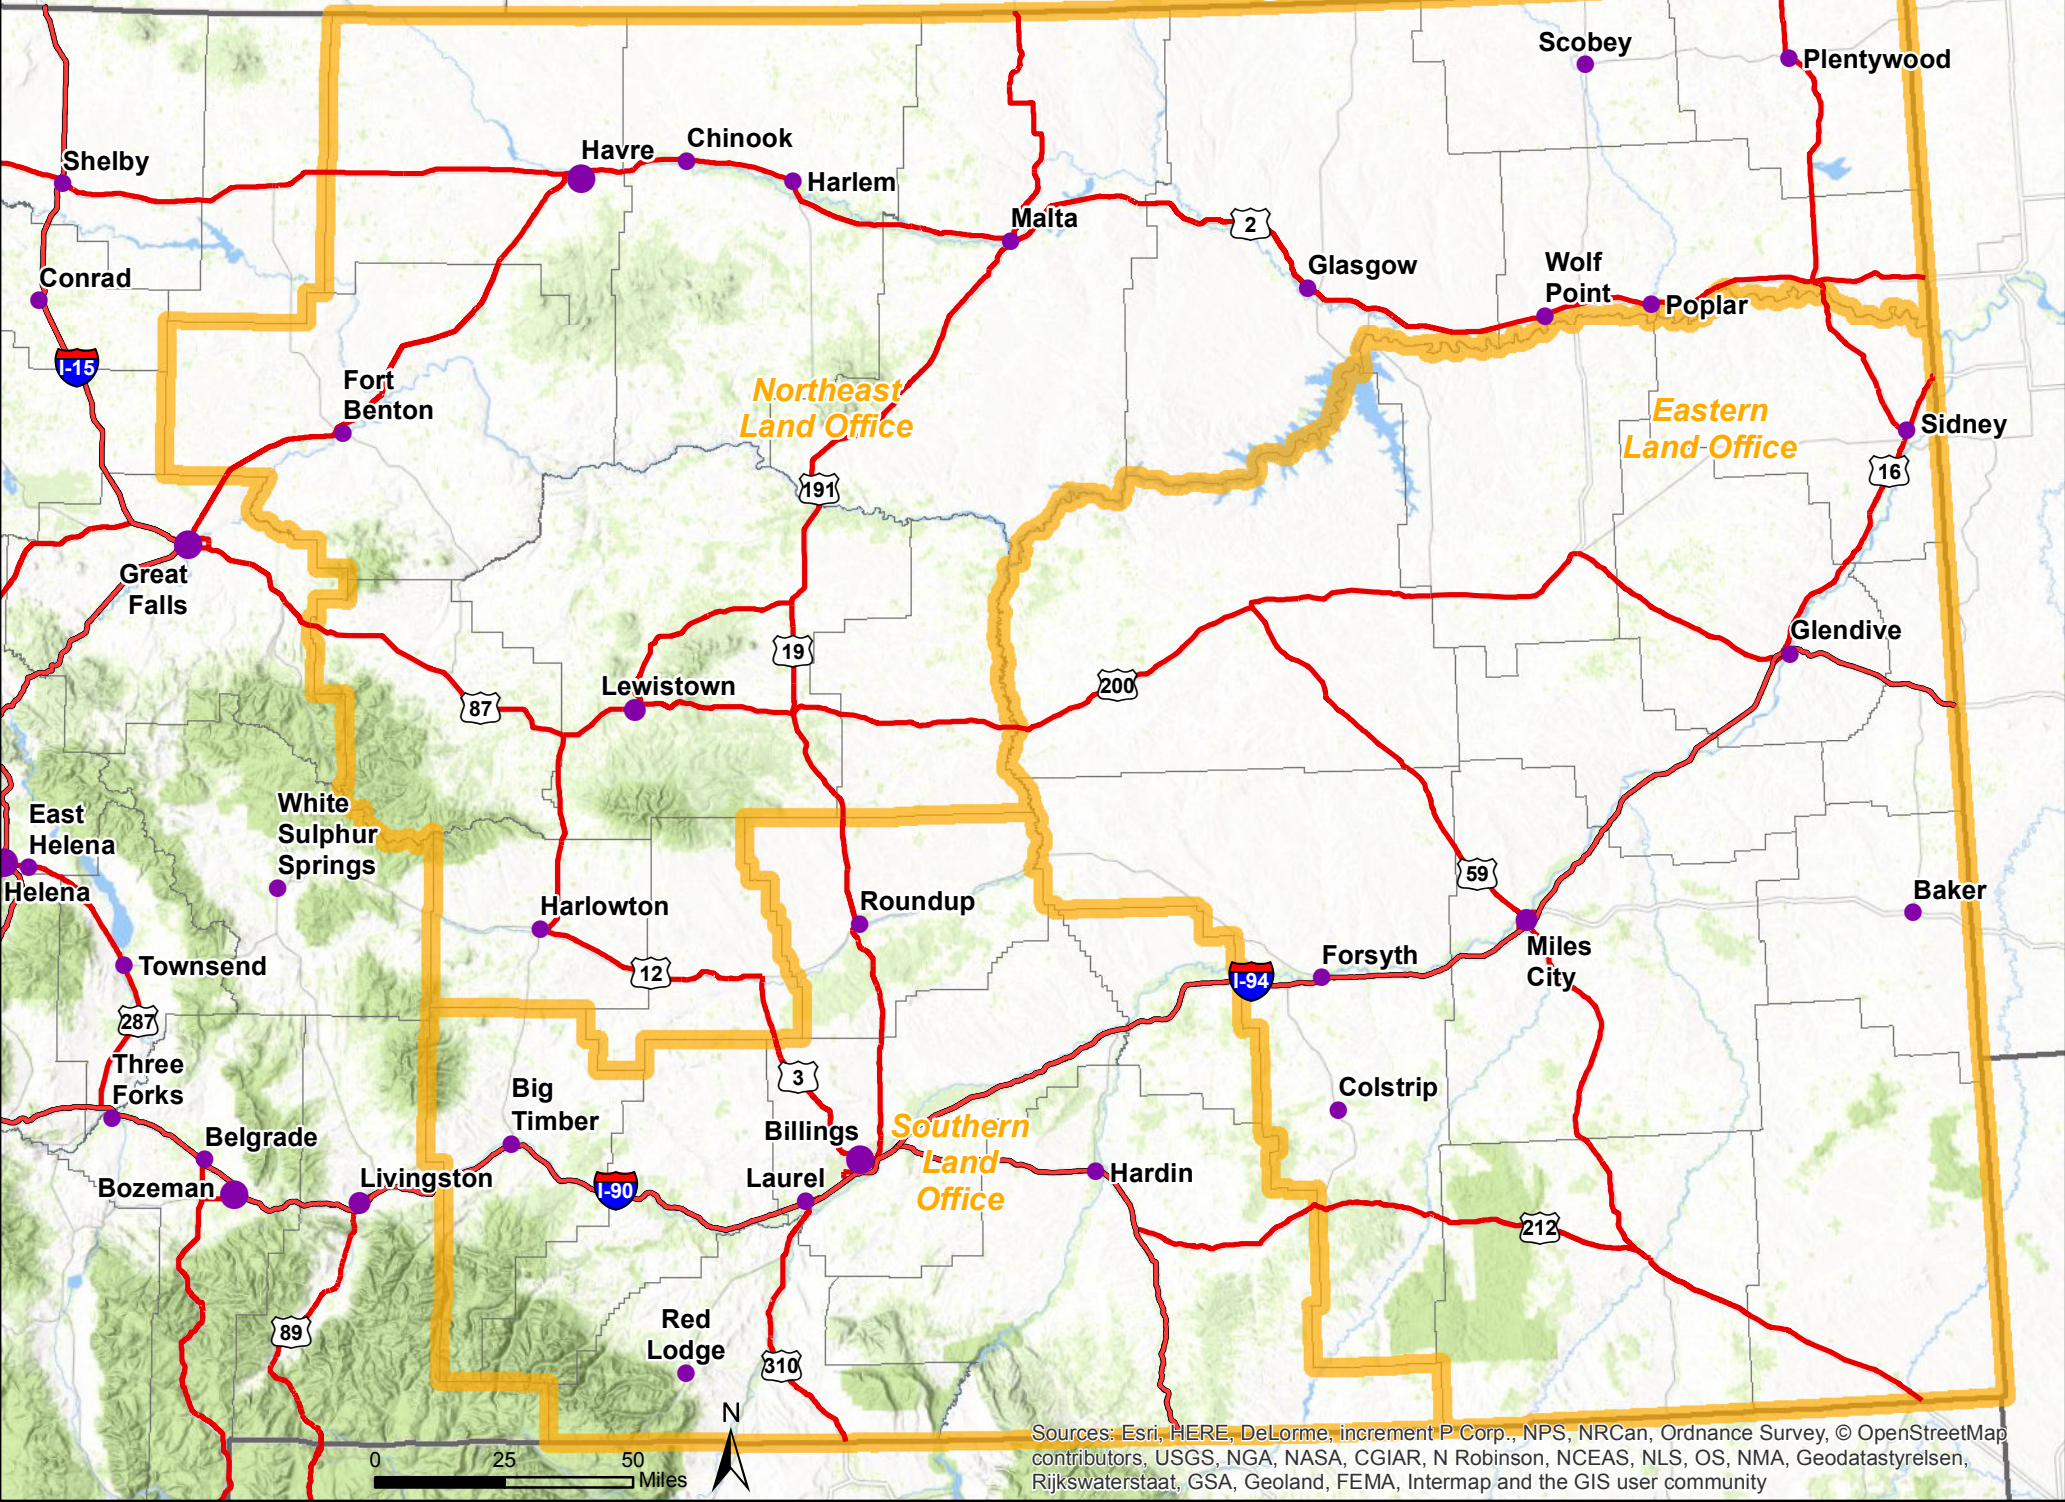

IAP - Eastern Montana Initial Attack - Aug 2, 2017

Sources: Esri, HERE, DeLorme, increment P Corp., NPS, NRCAN, Ordnance Survey, © OpenStreetMap contributors, USGS, NGA, NASA, CGIAR, N Robinson, NCEAS, NLS, OS, NMA, Geodastystreisen, Rijkswaterstaat, GSA, Geoland, FEMA, Intermap and the GIS user community