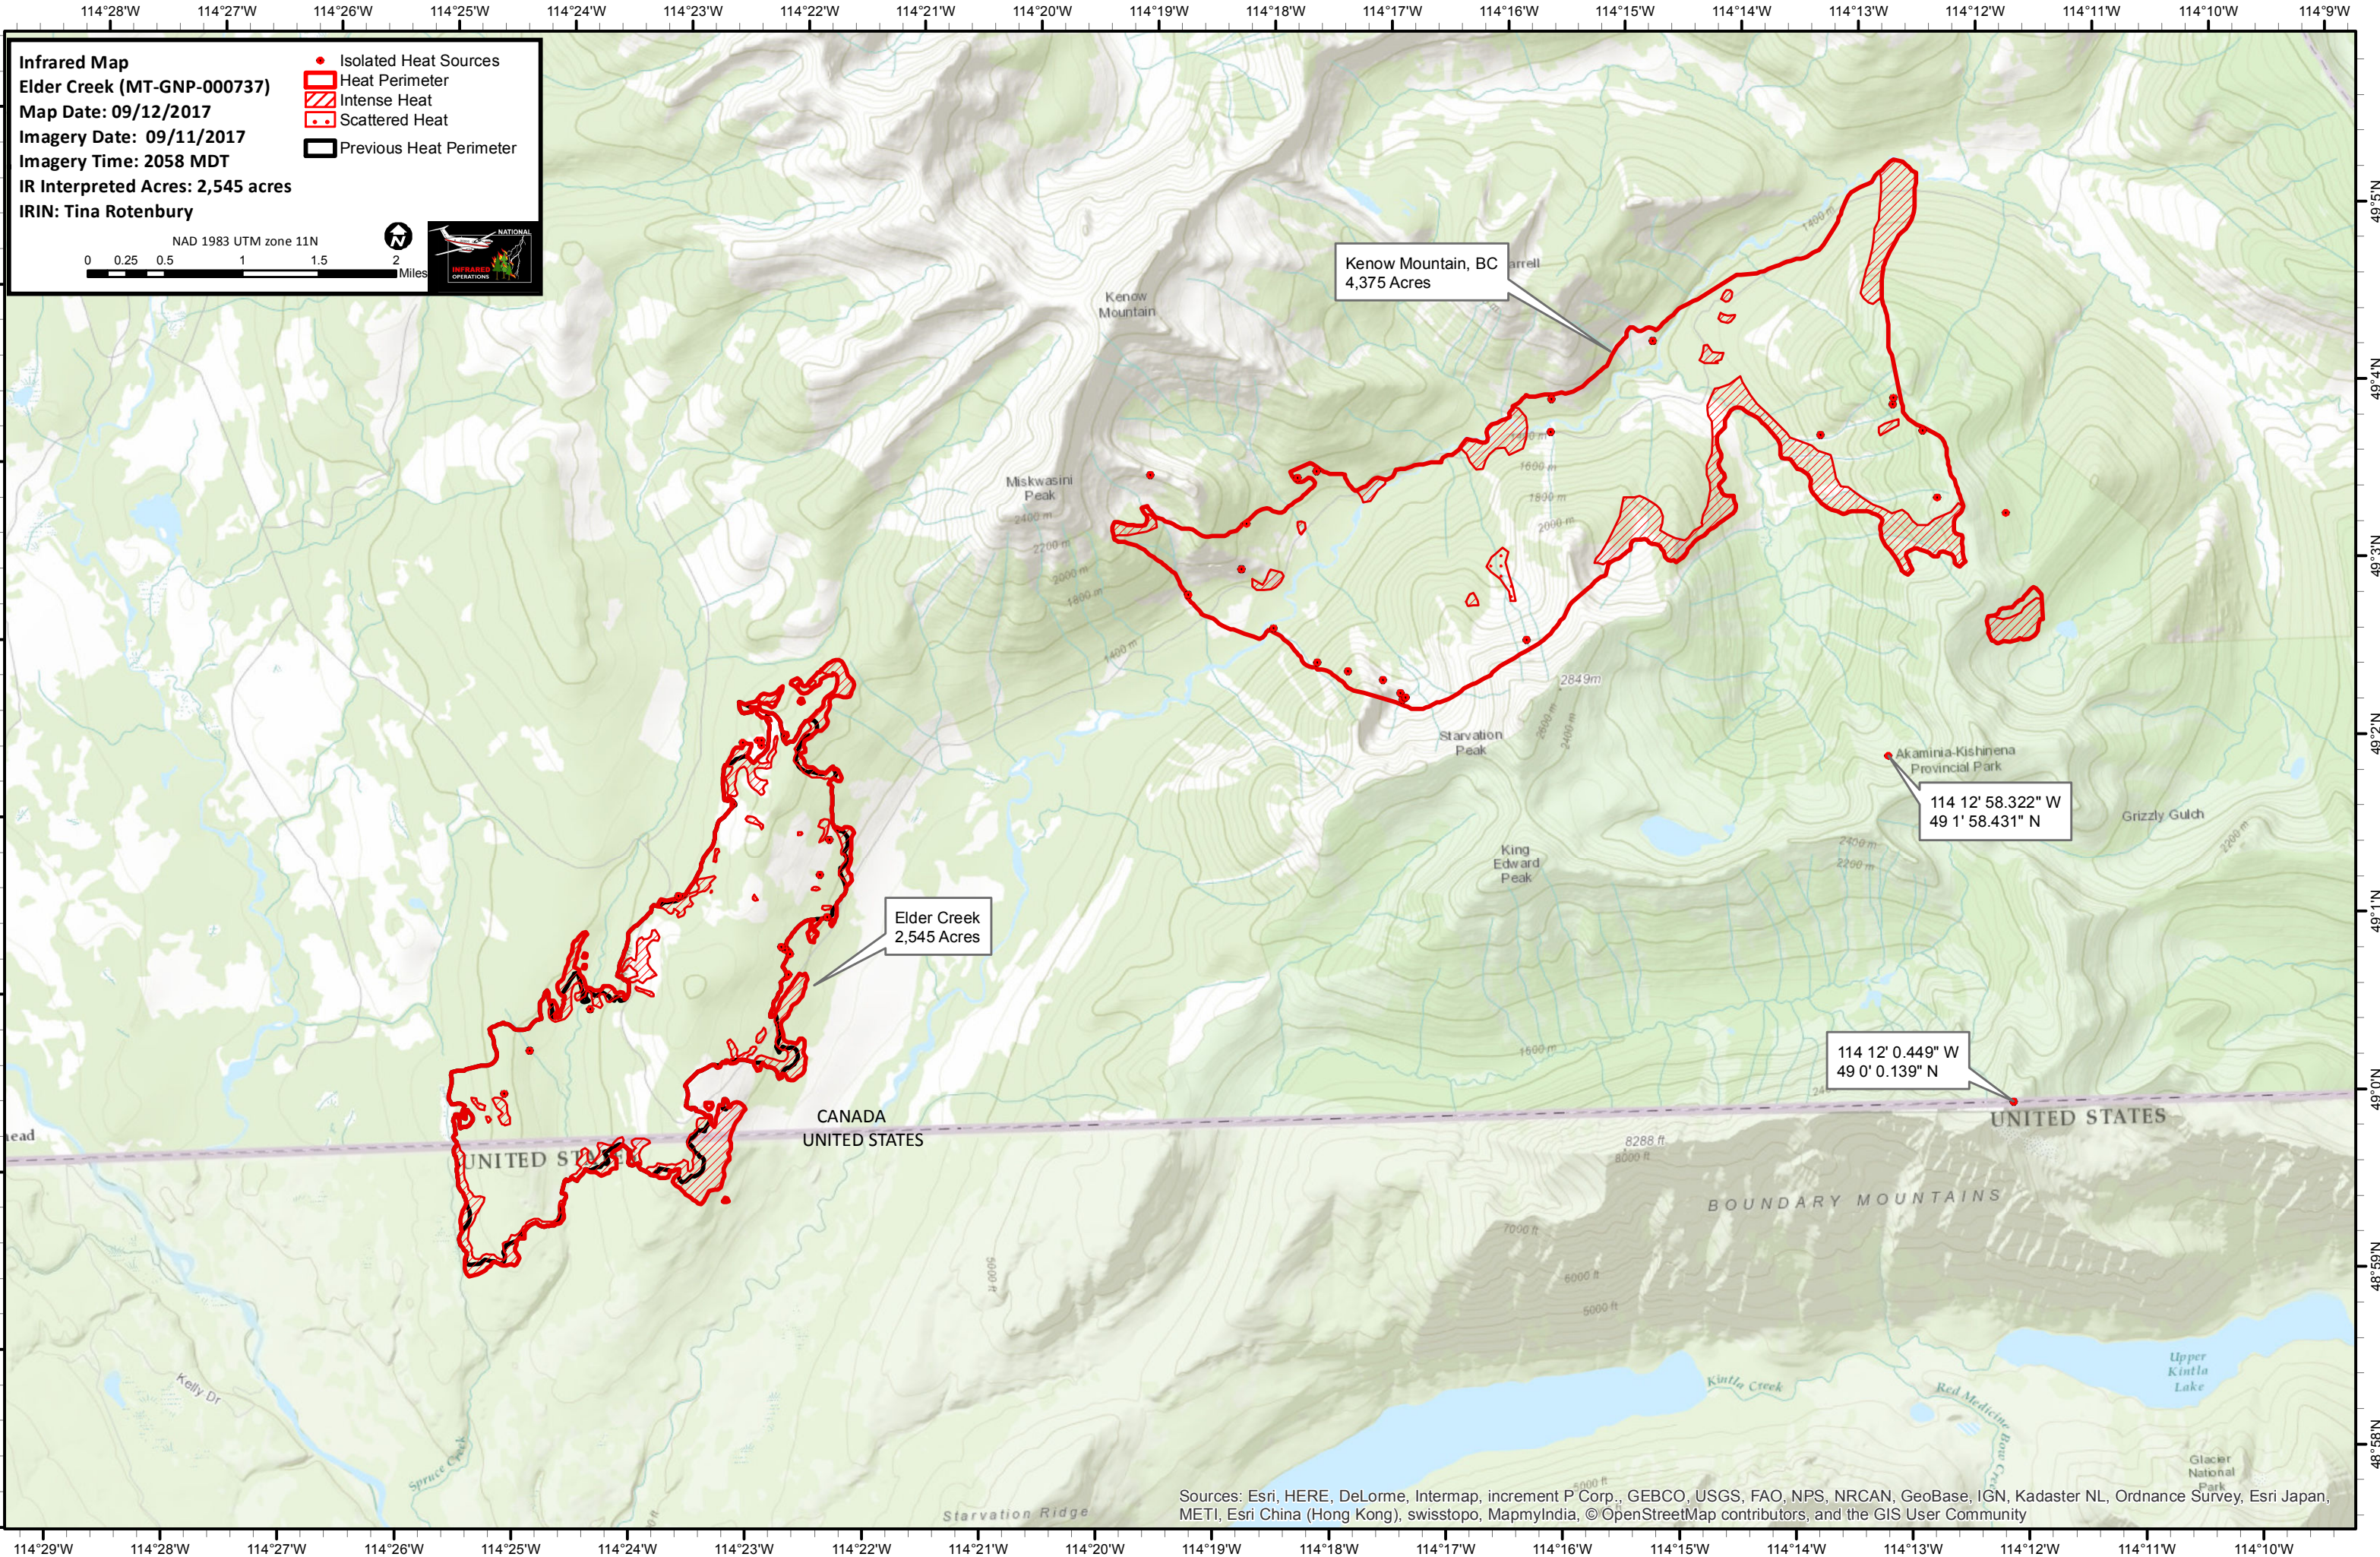

Infrared Map
Elder Creek (MT-GNP-000737)
Map Date: 09/12/2017
Imagery Date: 09/11/2017
Imagery Time: 2058 MDT
IR Interpreted Acres: 2,545 acres
IRIN: Tina Rotenbury

- Isolated Heat Sources
- Heat Perimeter
- Intense Heat
- Scattered Heat
- Previous Heat Perimeter

Kenow Mountain, BC
 4,375 Acres

Elder Creek
 2,545 Acres

114 12' 58.322" W
 49 1' 58.431" N

114 12' 0.449" W
 49 0' 0.139" N