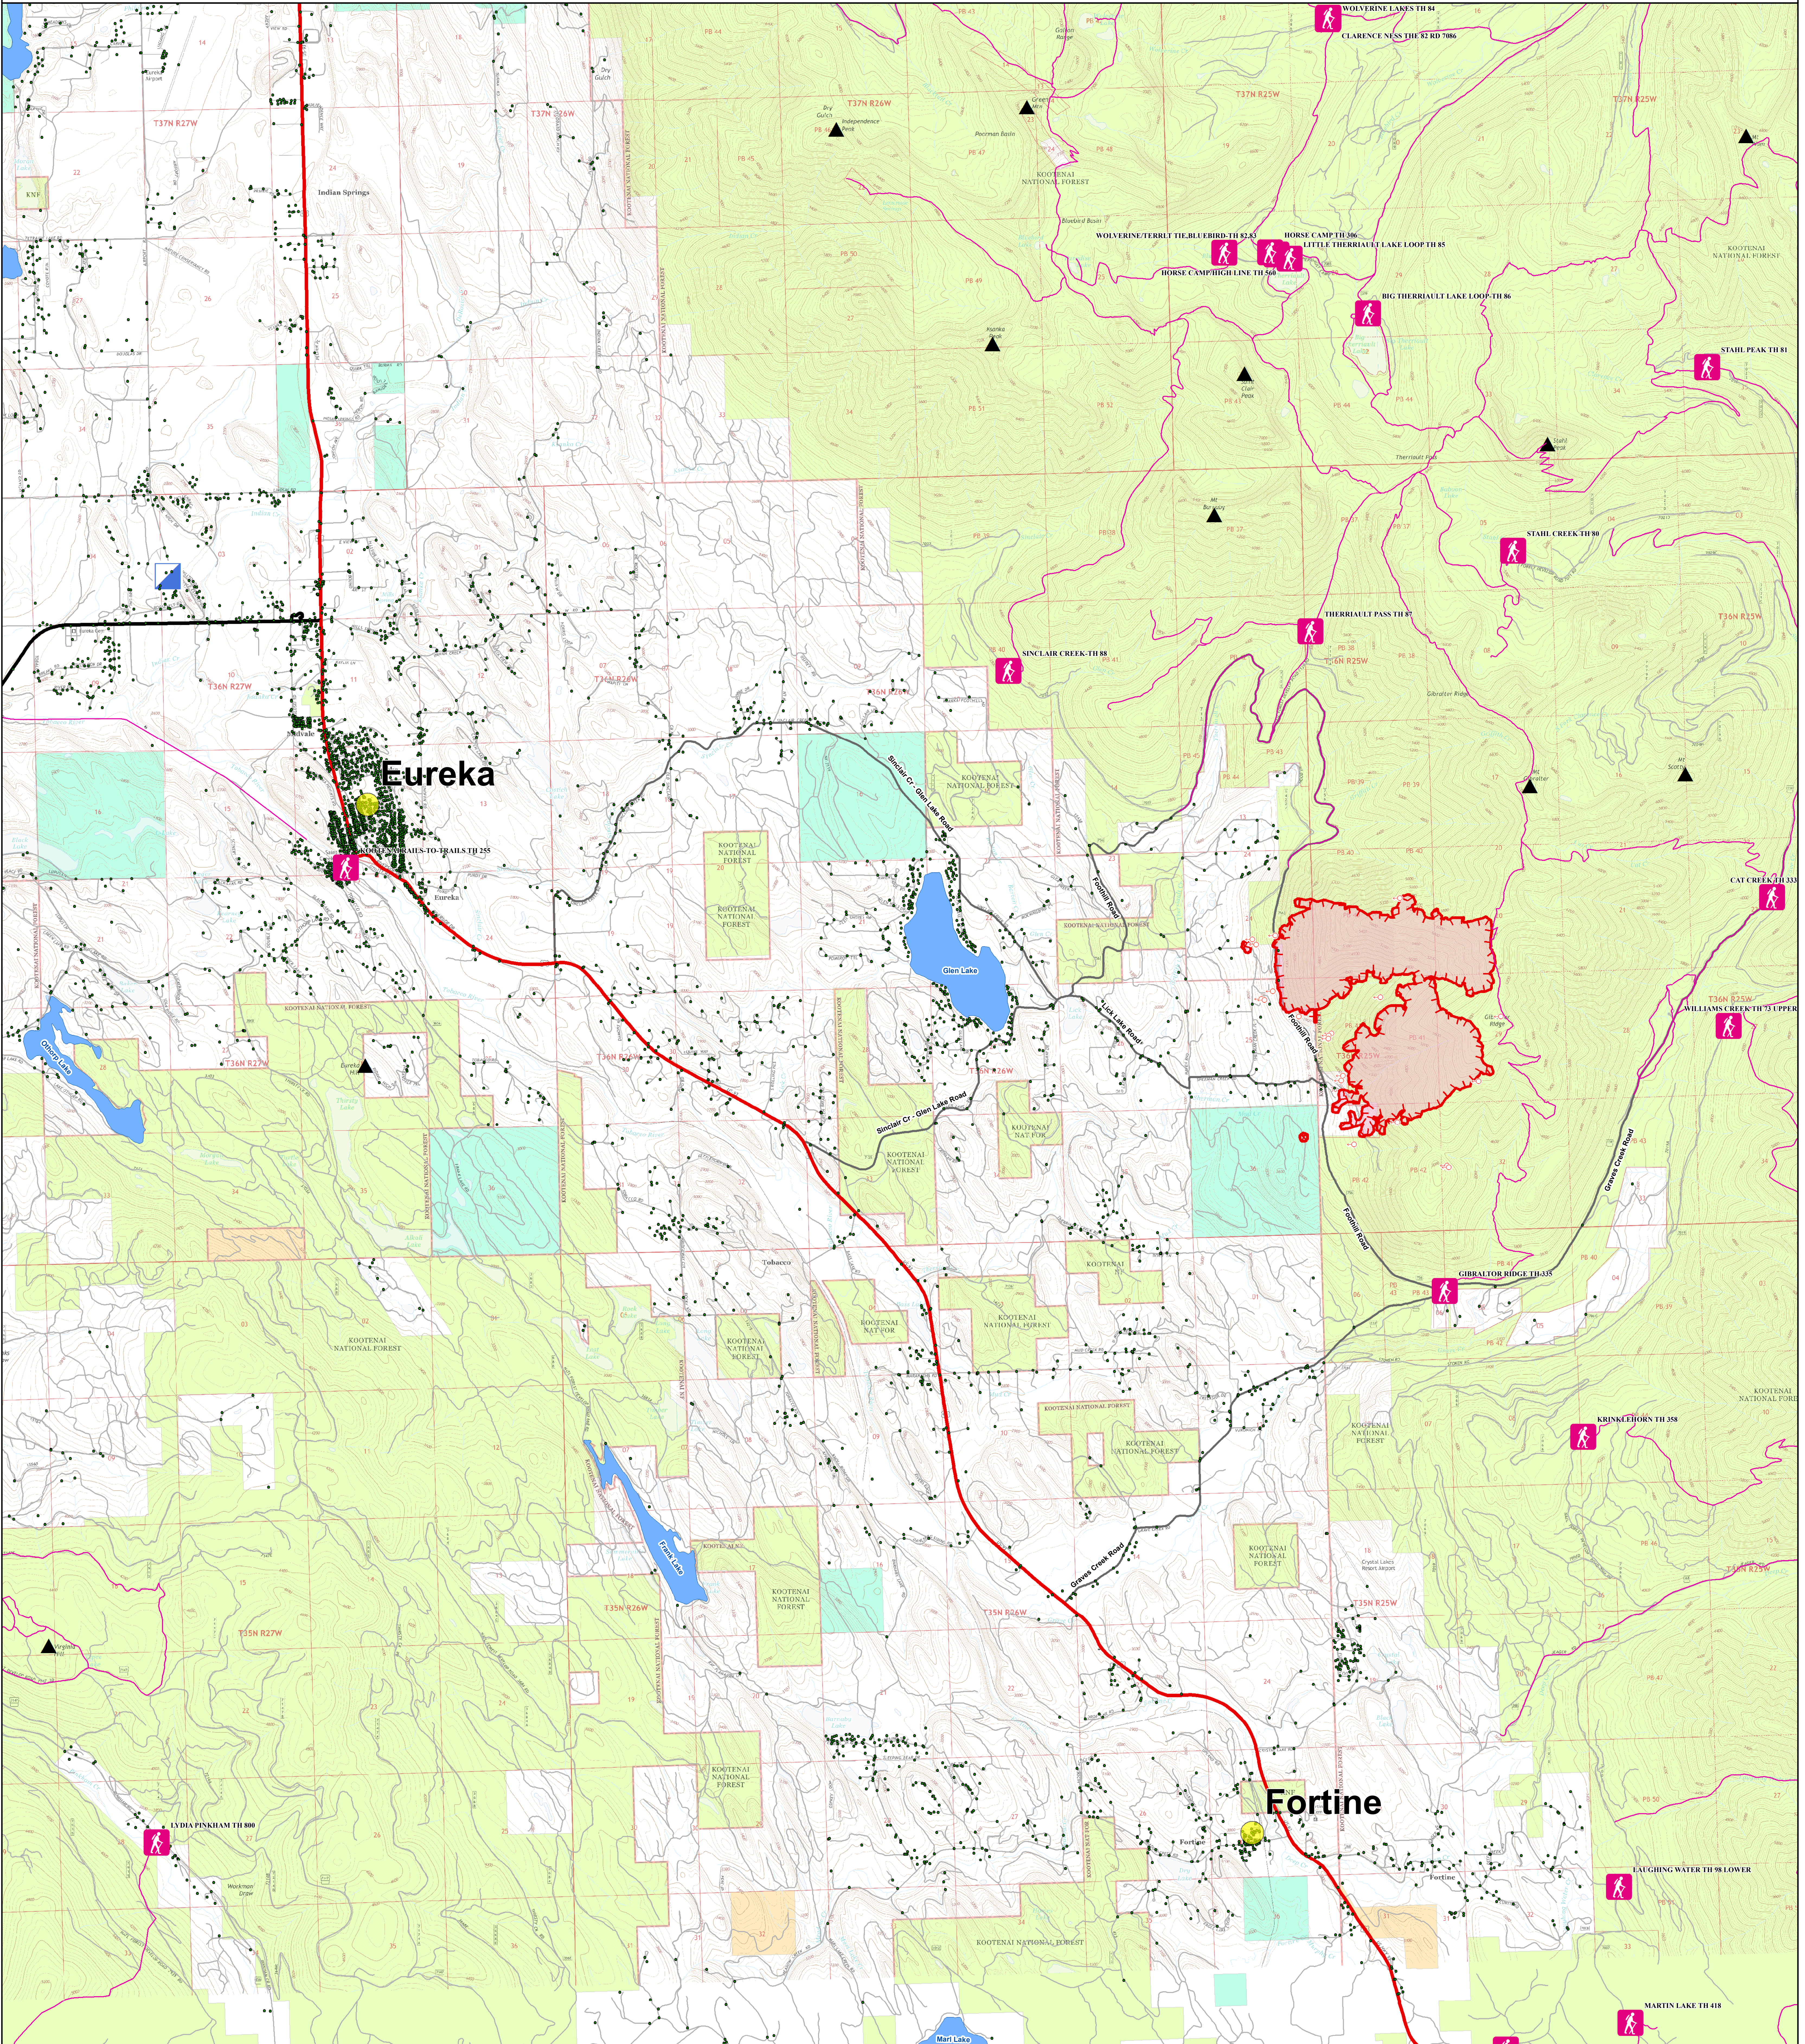

Information

Gibraltar Ridge Fire
MT-KNF-000161

	FS		Mtn. top		US Hwy or Route		Uncontrolled Fire Edge
	MT State		Structure		State Hwy		Incident Command Post
	Plum Creek		Cities		Primary Travel Route		Spot Fire
	Private		Trailhead		Other Road		
	Water		Trails				

Fire Size:
1133 acres as of
8/8/2017 @ 2230
Miles

0 0.5 1 2