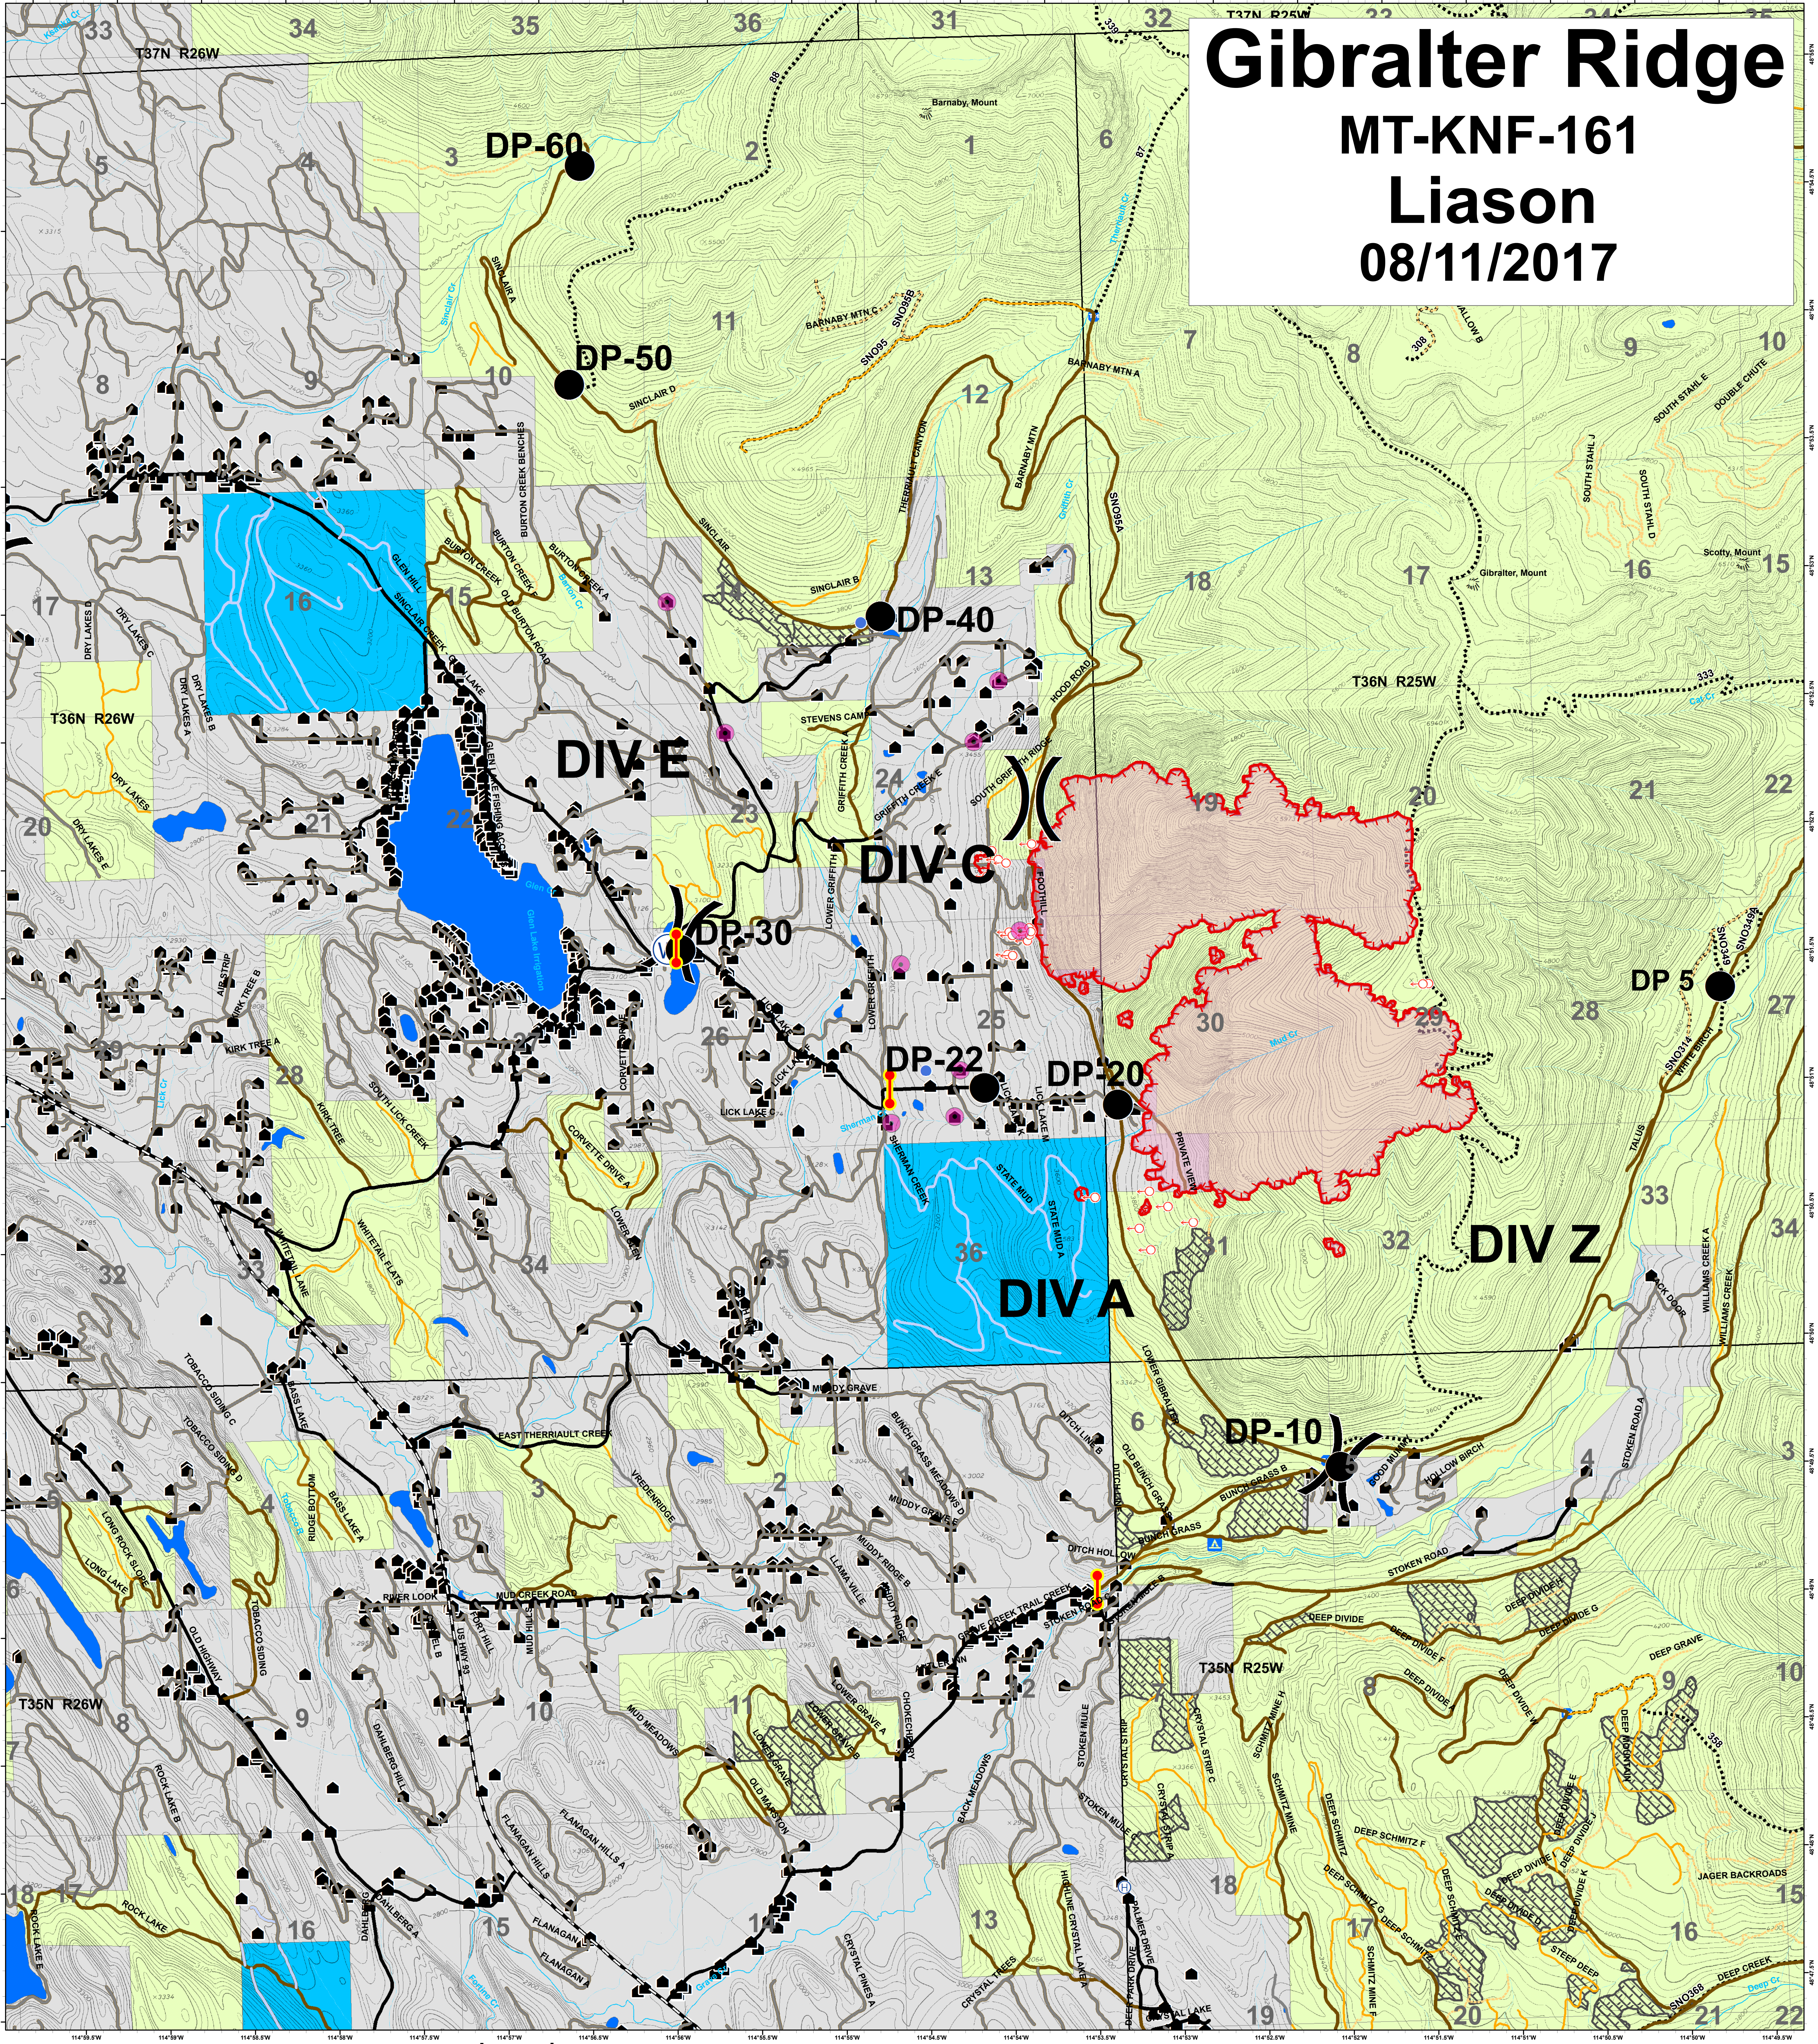

Gibraltar Ridge

MT-KNF-161

Liason

08/11/2017

Legend

- | | | | |
|----------------|----------------------------|------------------------|--------------------|
| Roads | Structures | Timber Sale | Division |
| County | Peaks | Ten Lakes Scenic Area | Drop Point |
| Local, Private | Lookouts_clip | Recommended Wilderness | Water Source |
| State Highways | Trailhds_clip | Wilderness Study Area | LEO Checkpoints |
| State Lands | Developed Rec Sites | OWNER | Evacuated Occupied |
| Forest Roads | Campground | FS | |
| Open | Picnic Site | MT State | |
| Gated | Lookout/Cabin | Private | |
| Barriered | Lake_Clip | Plum Creek | |
| Impassable | Major Stream | Uncontrolled Fire Edge | |
| Trails | Intermittent Stream | Spot Fire | |