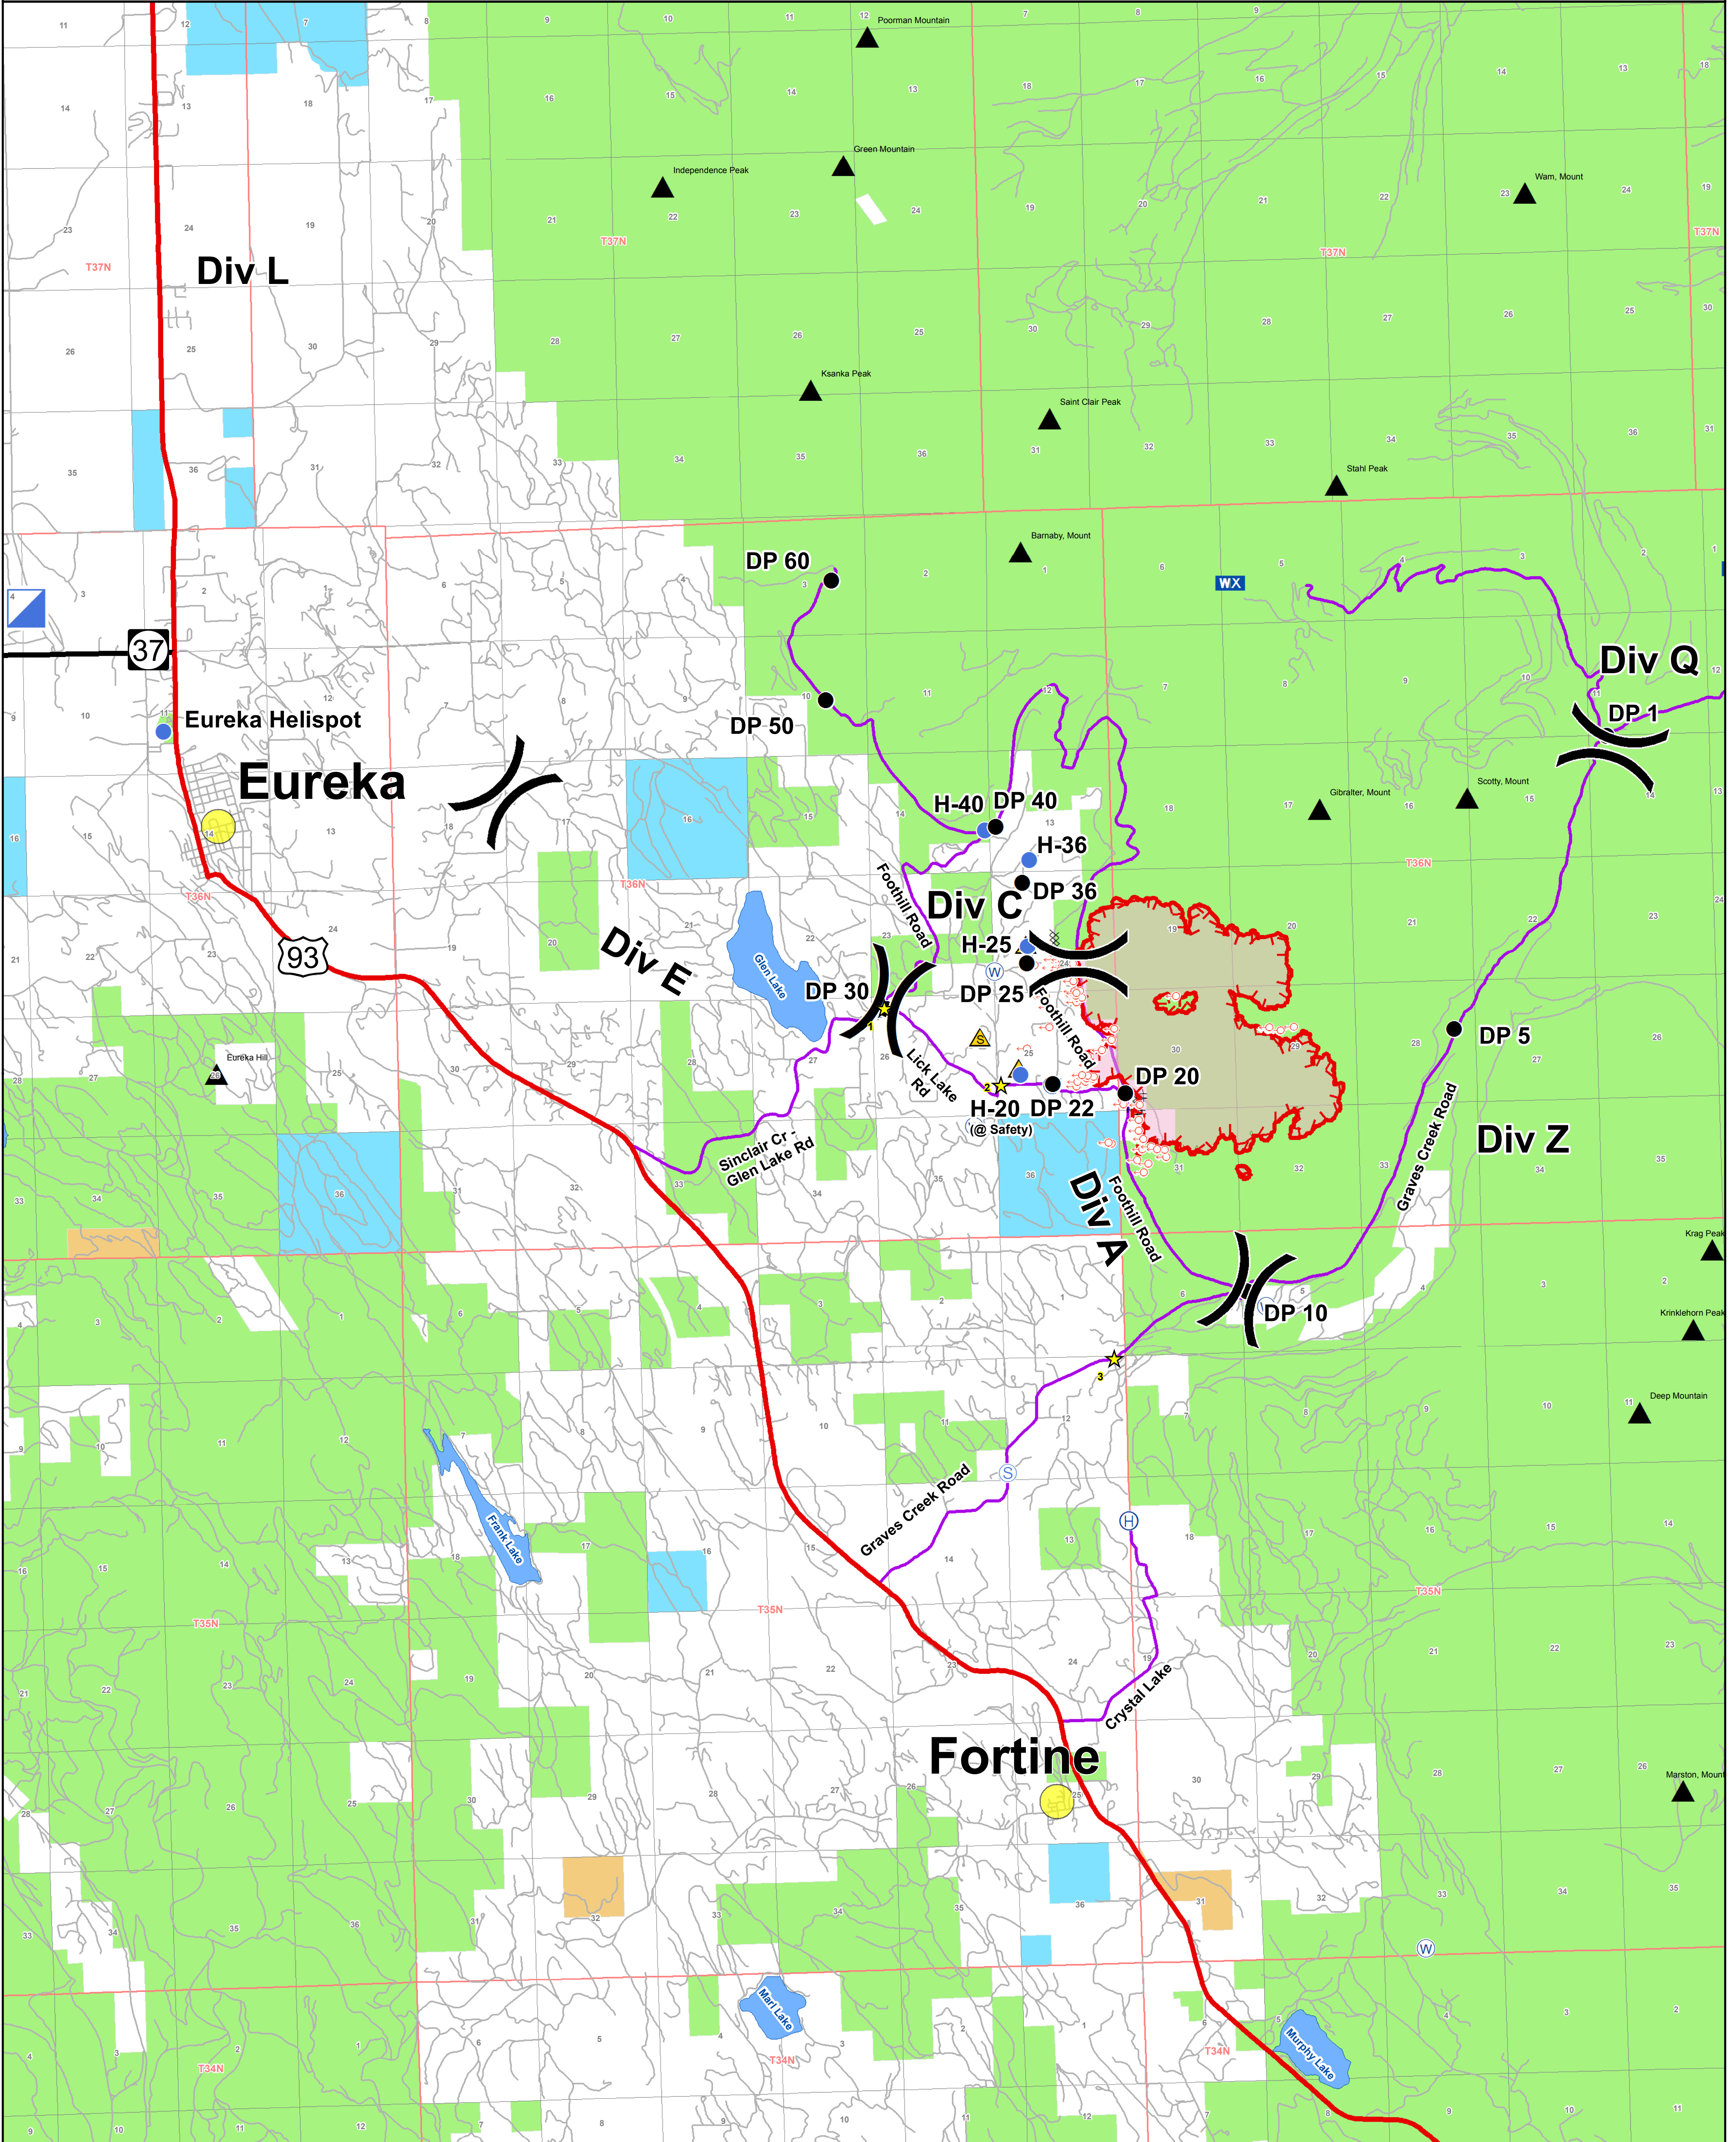

Travel

Gibraltar Ridge Fire

MT-KNF-000161

FS	US Hwy or Route	Drop Point	Safety Zone	Uncontrolled Fire Edge
MT State	State Hwy	Helibase	Spot Fire	Completed Dozer Line
Plum Creek	Primary Travel Route	Helispot	Staging Area	Hand Line
Private	Other Road	Incident Command Post	Water Source	
Water	Cities	Mobile Weather Unit	Checkpoints	

Miles
0 0.5 1 2

Fire Size:
1850 acres as of
8/11/2017 @ 2130