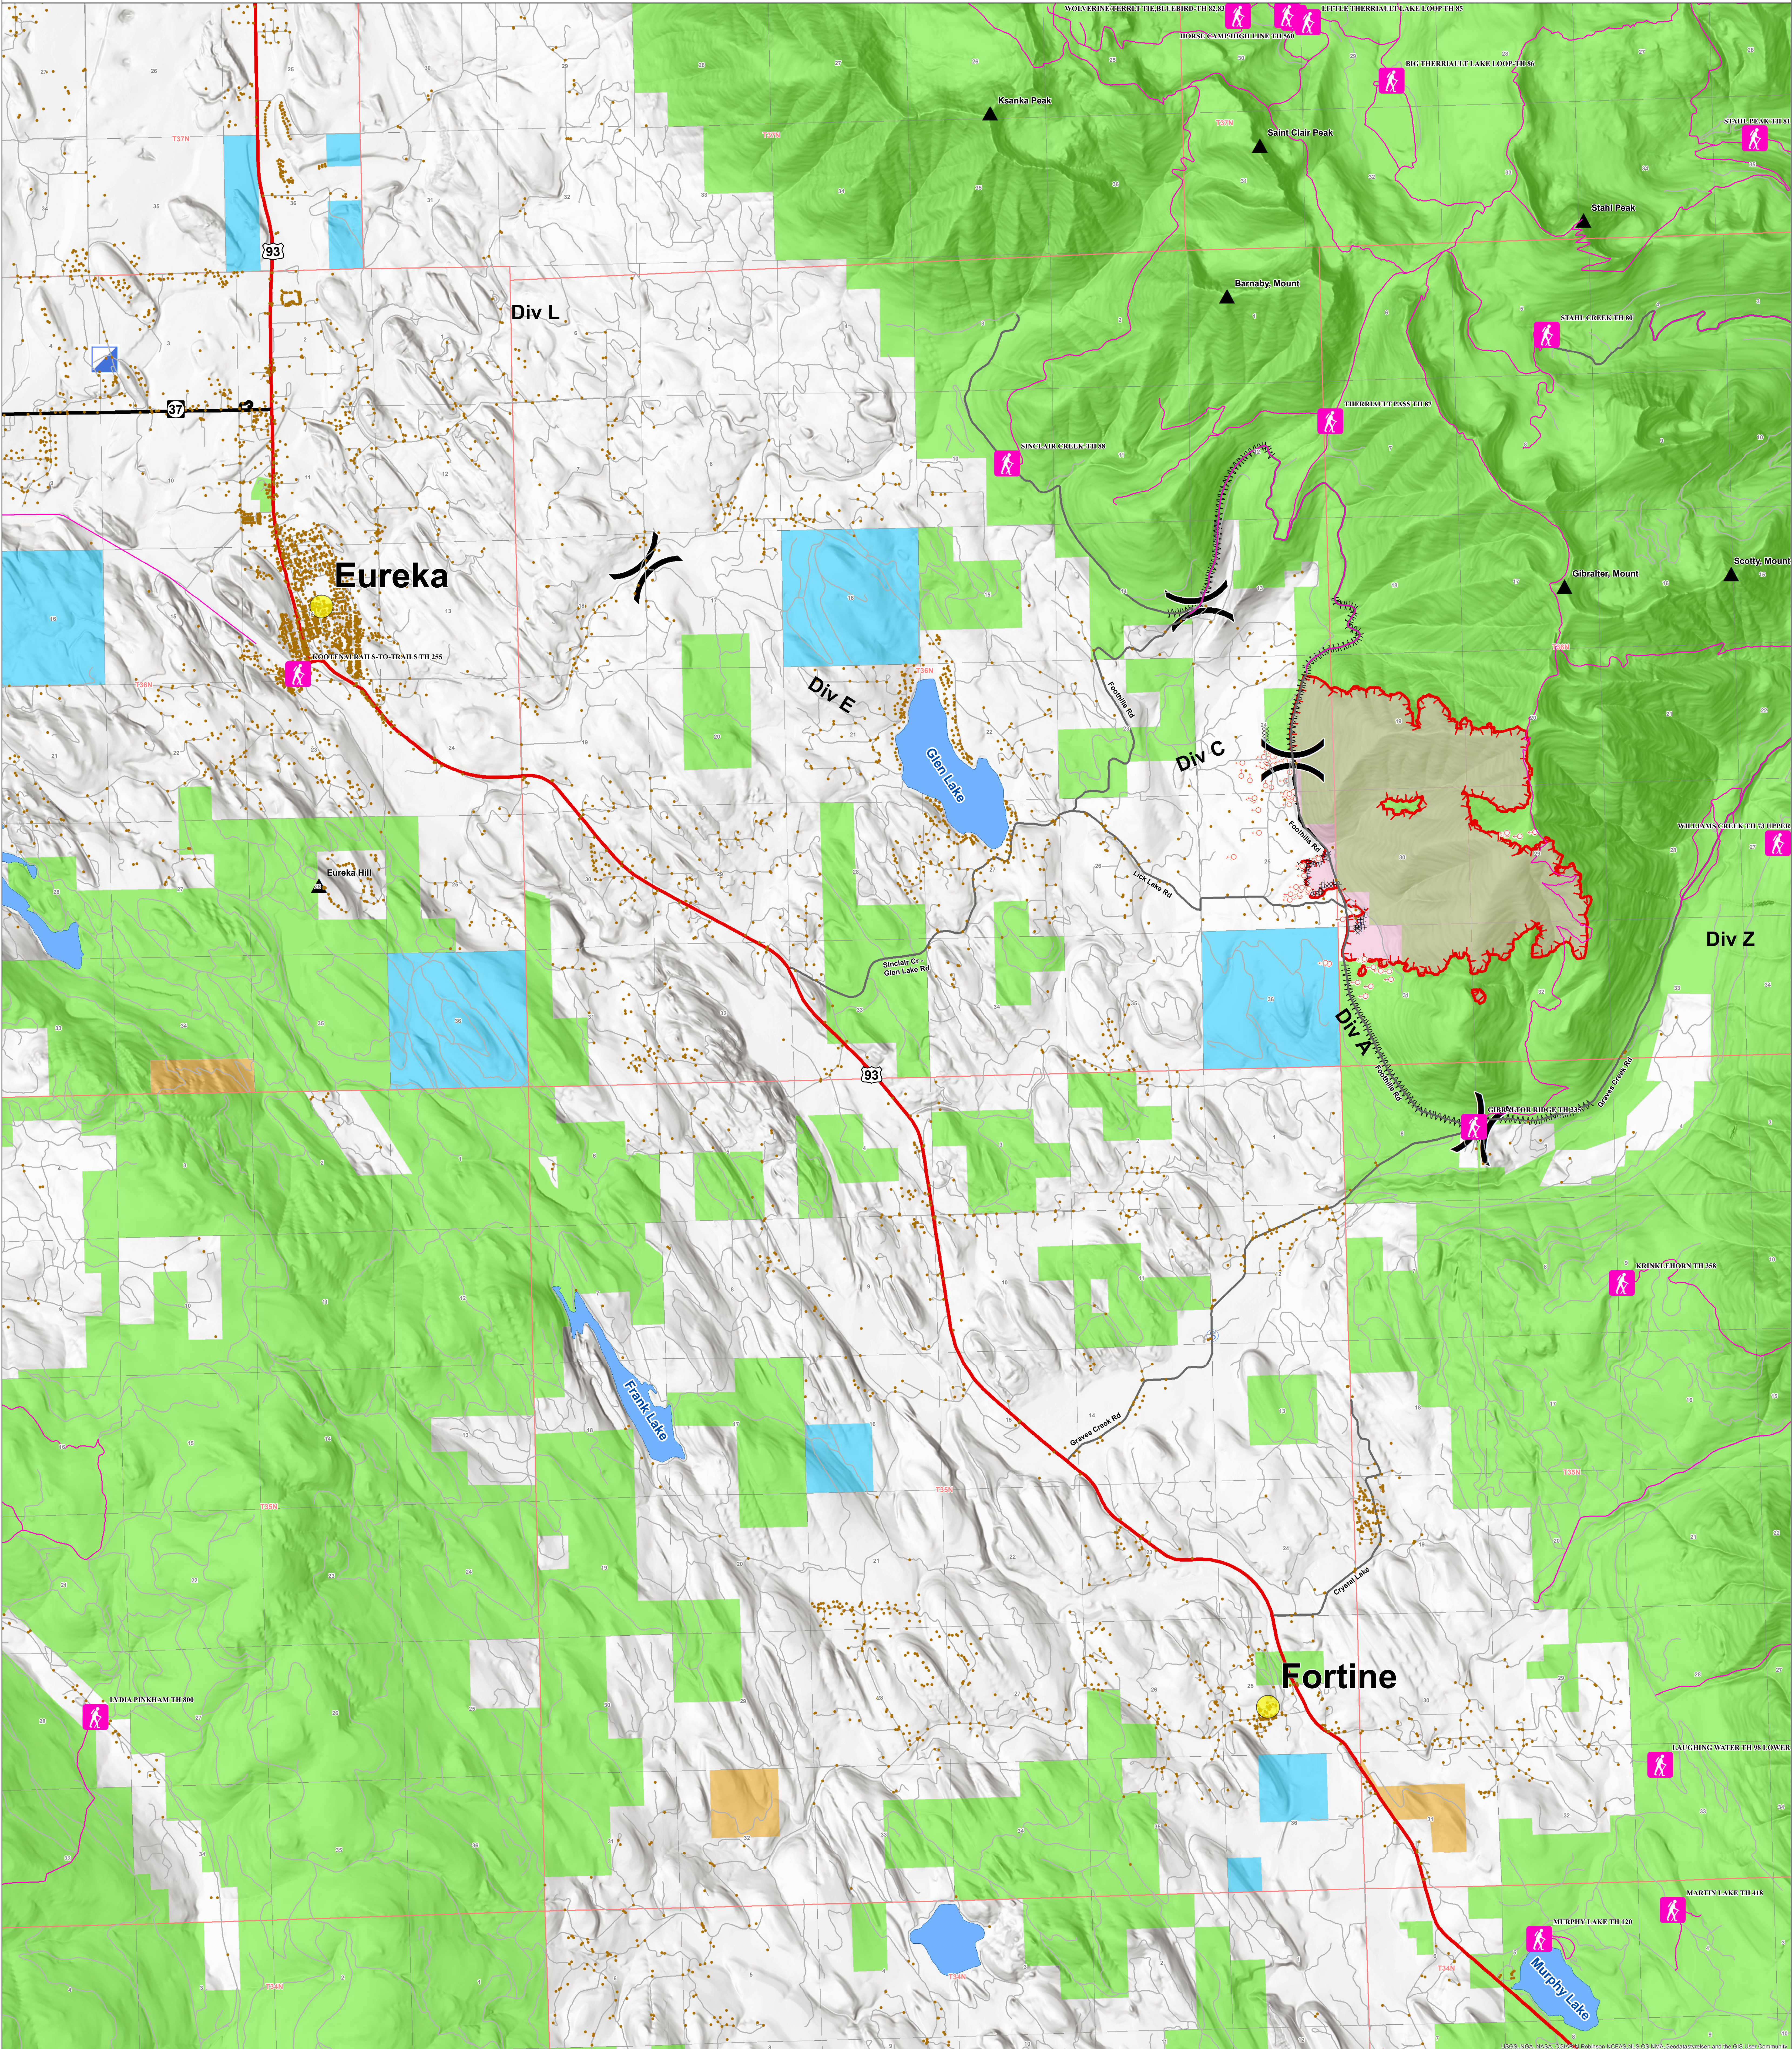

Information

Gibraltar Ridge Fire
MT-KNF-000161

FS	Cities	US Hwy or Route	Uncontrolled Fire Edge	Incident Command Post
MT State	Trailhead	State Hwy	Completed Dozer Line	Spot Fire
Plum Creek	Trails	Primary Travel Route	Completed Line	Staging Area
Private	Structure	Other Road	Hand Line	
Water	Mtn. top		Line Break Completed	

Fire Size:
1930 acres as of
8/13/2017 @ 0900

Containment: 6%

Miles
0 0.5 1 2