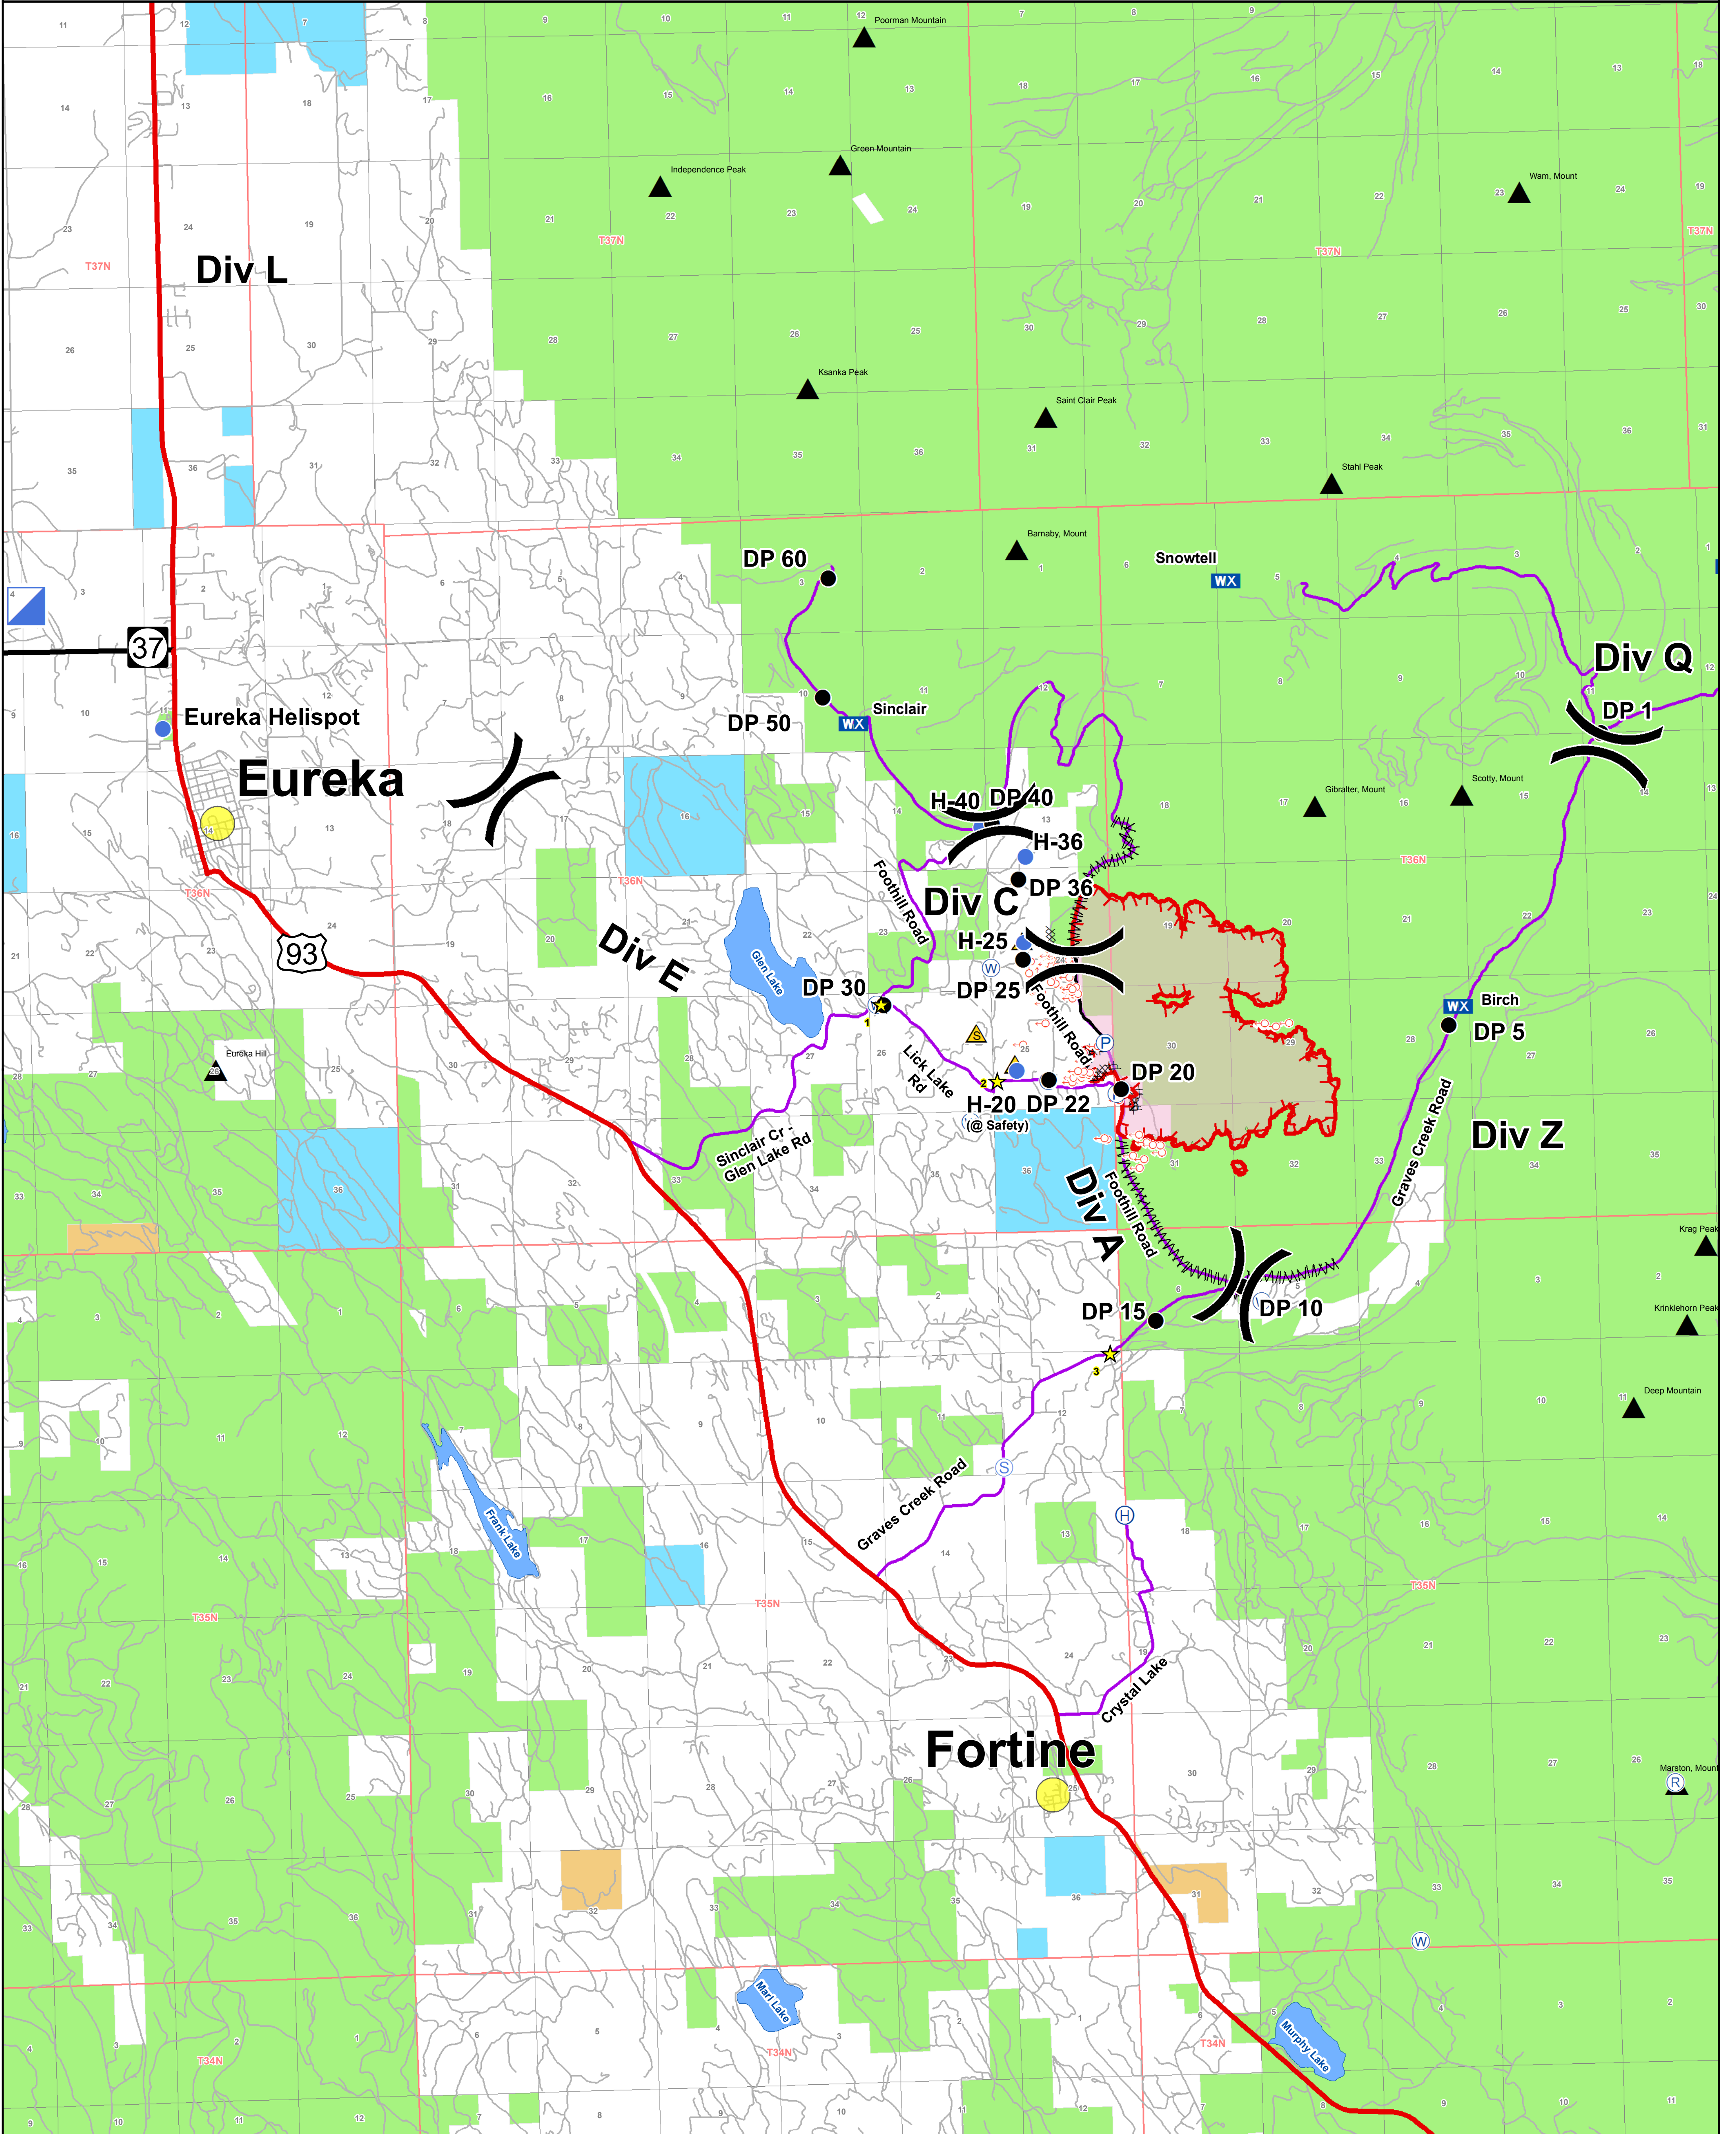

Travel

Gibraltar Ridge Fire

MT-KNF-000161

FS	US Hwy or Route	Drop Point	Repeater	Uncontrolled Fire Edge
MT State	State Hwy	Helibase	Safety Zone	Completed Dozer Line
Plum Creek	Primary Travel Route	Helispot	Spot Fire	Completed Line
Private	Other Road	Incident Command Post	Staging Area	Hand Line
Water	Cities	Mobile Weather Unit	Water Source	Line Break Completed
		Pump	Checkpoints	

Miles
0 0.5 1 2

Fire Size:
1850 acres as of
8/11/2017 @ 2130