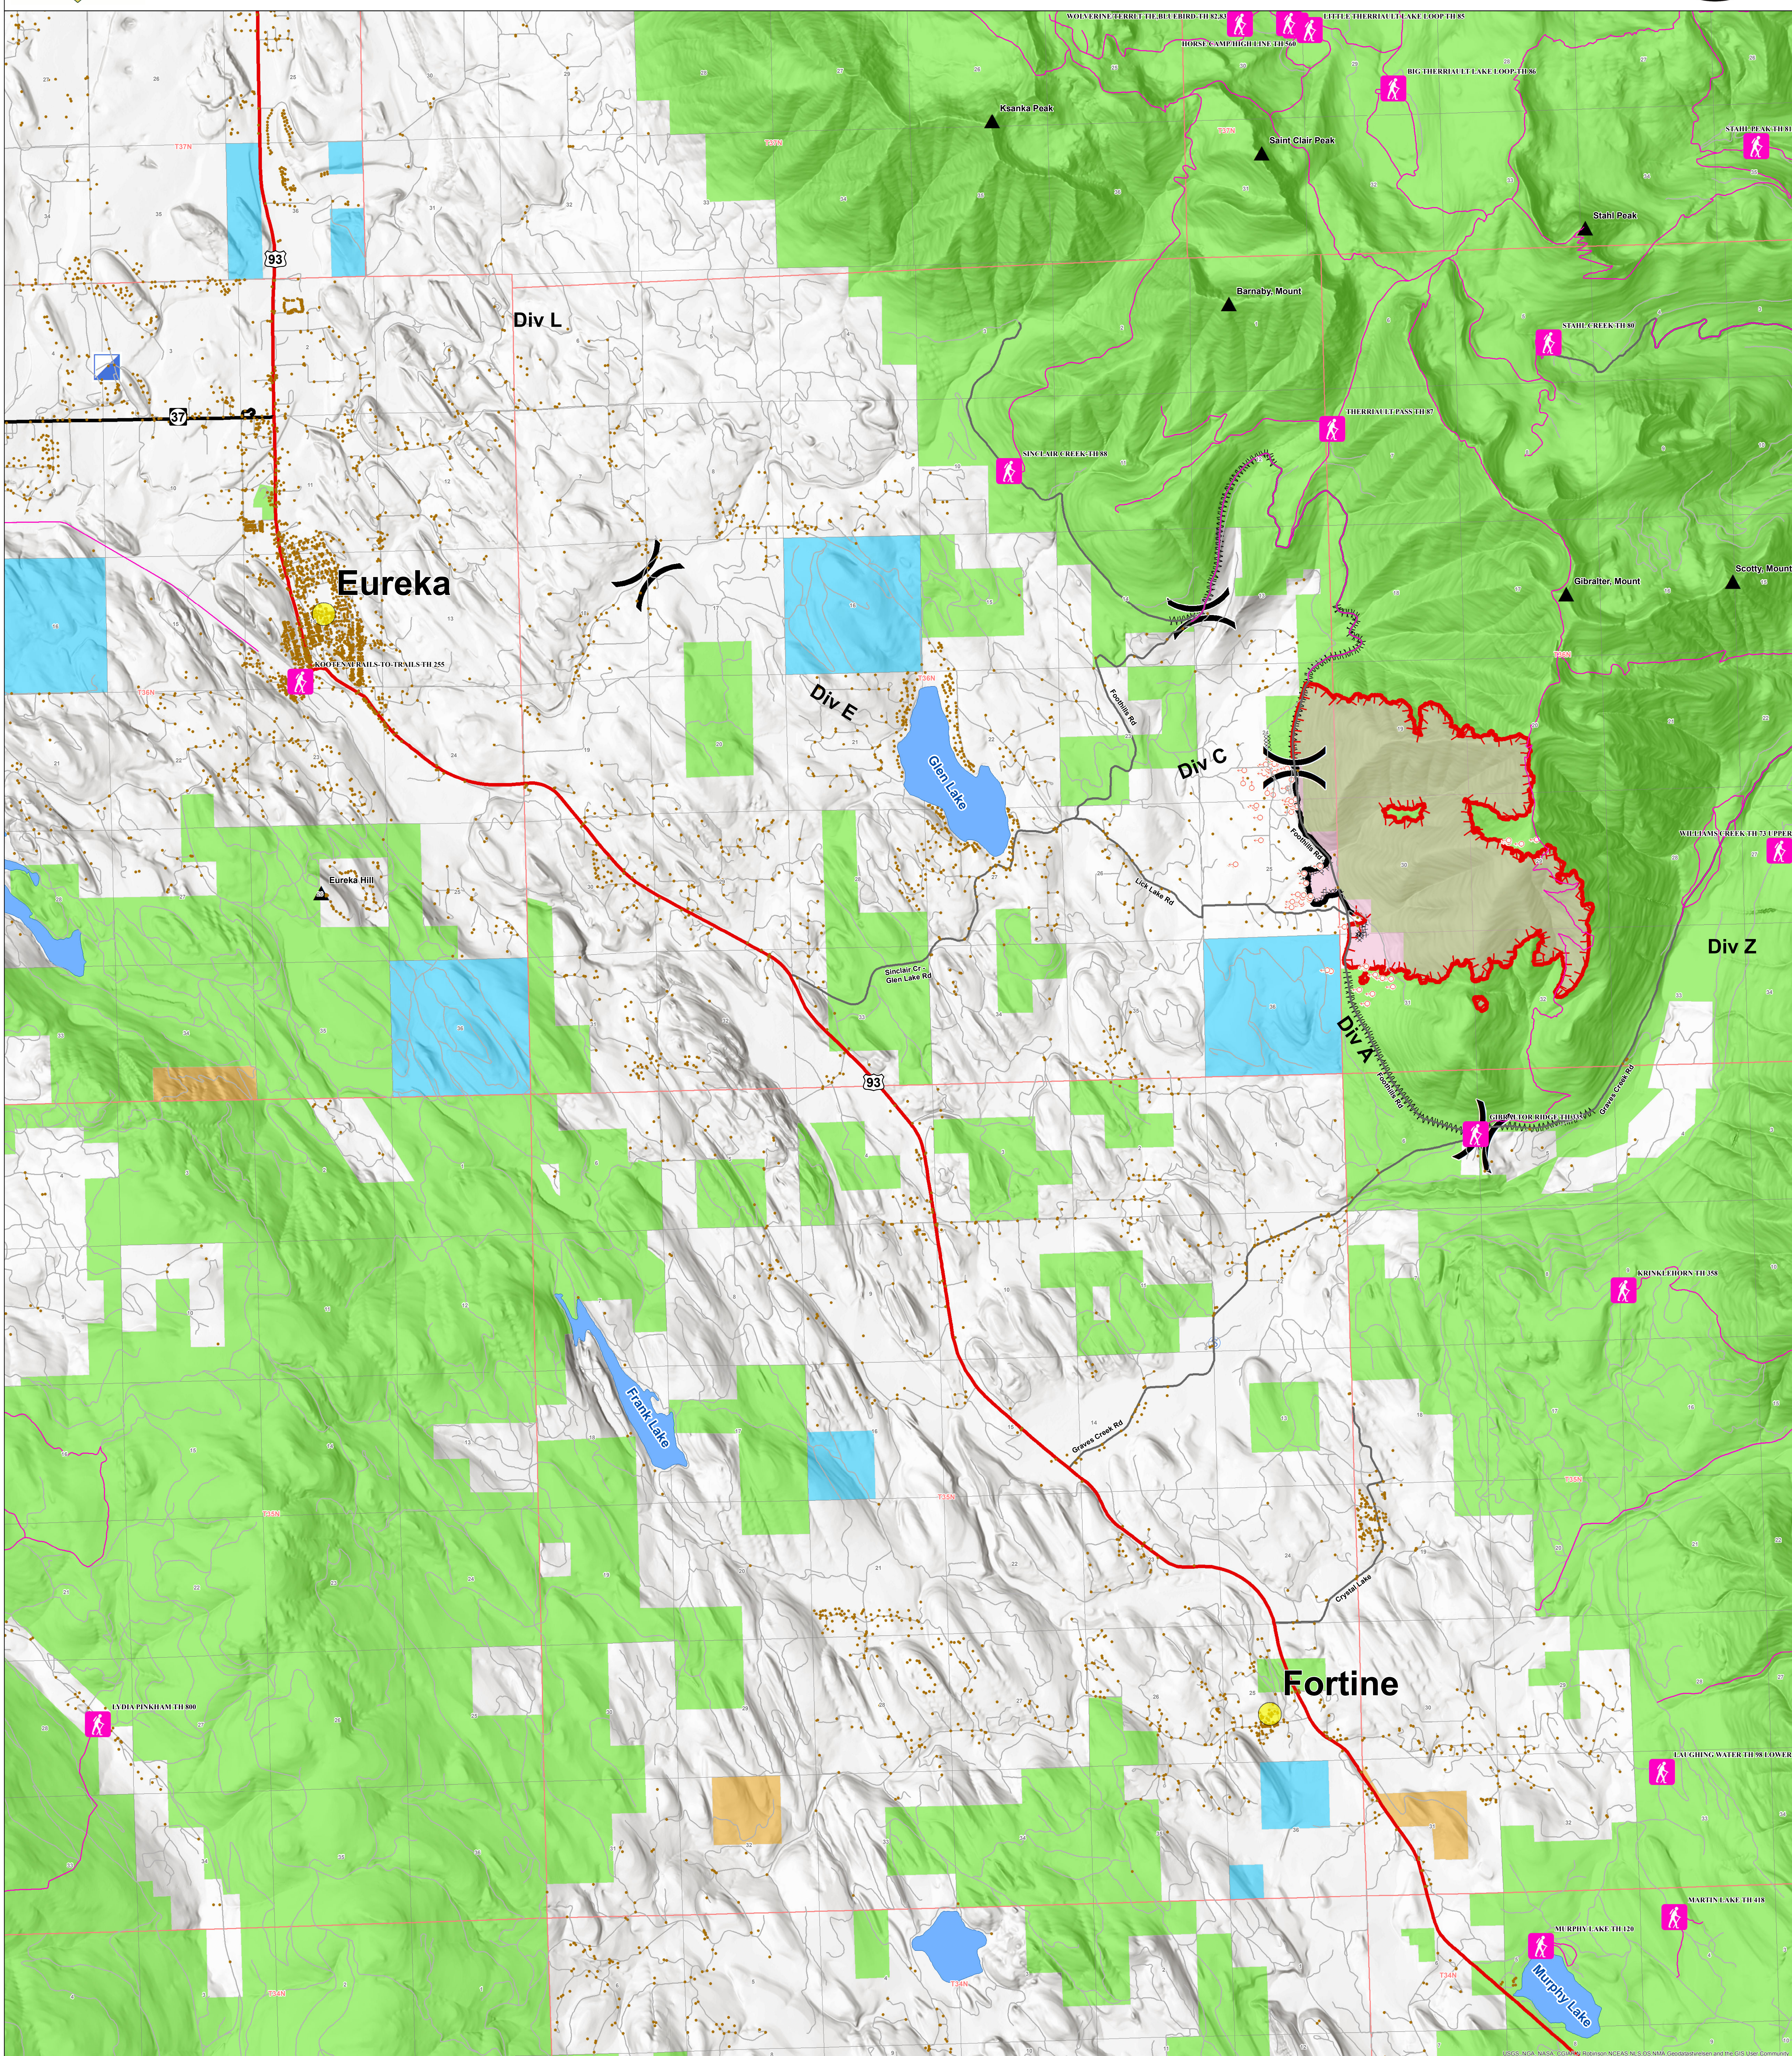

Information

Gibraltar Ridge Fire
MT-KNF-000161

FS	Cities	US Hwy or Route	Uncontrolled Fire Edge	Incident Command Post
MT State	Trailhead	State Hwy	Completed Dozer Line	Spot Fire
Plum Creek	Trails	Primary Travel Route	Completed Line	Staging Area
Private	Structure	Other Road	Hand Line	
Water	Mtn. top		Line Break Completed	

Fire Size:
1961 acres as of
8/14/2017 @ 2000

Containment: 12%

Miles
 0 0.5 1 2