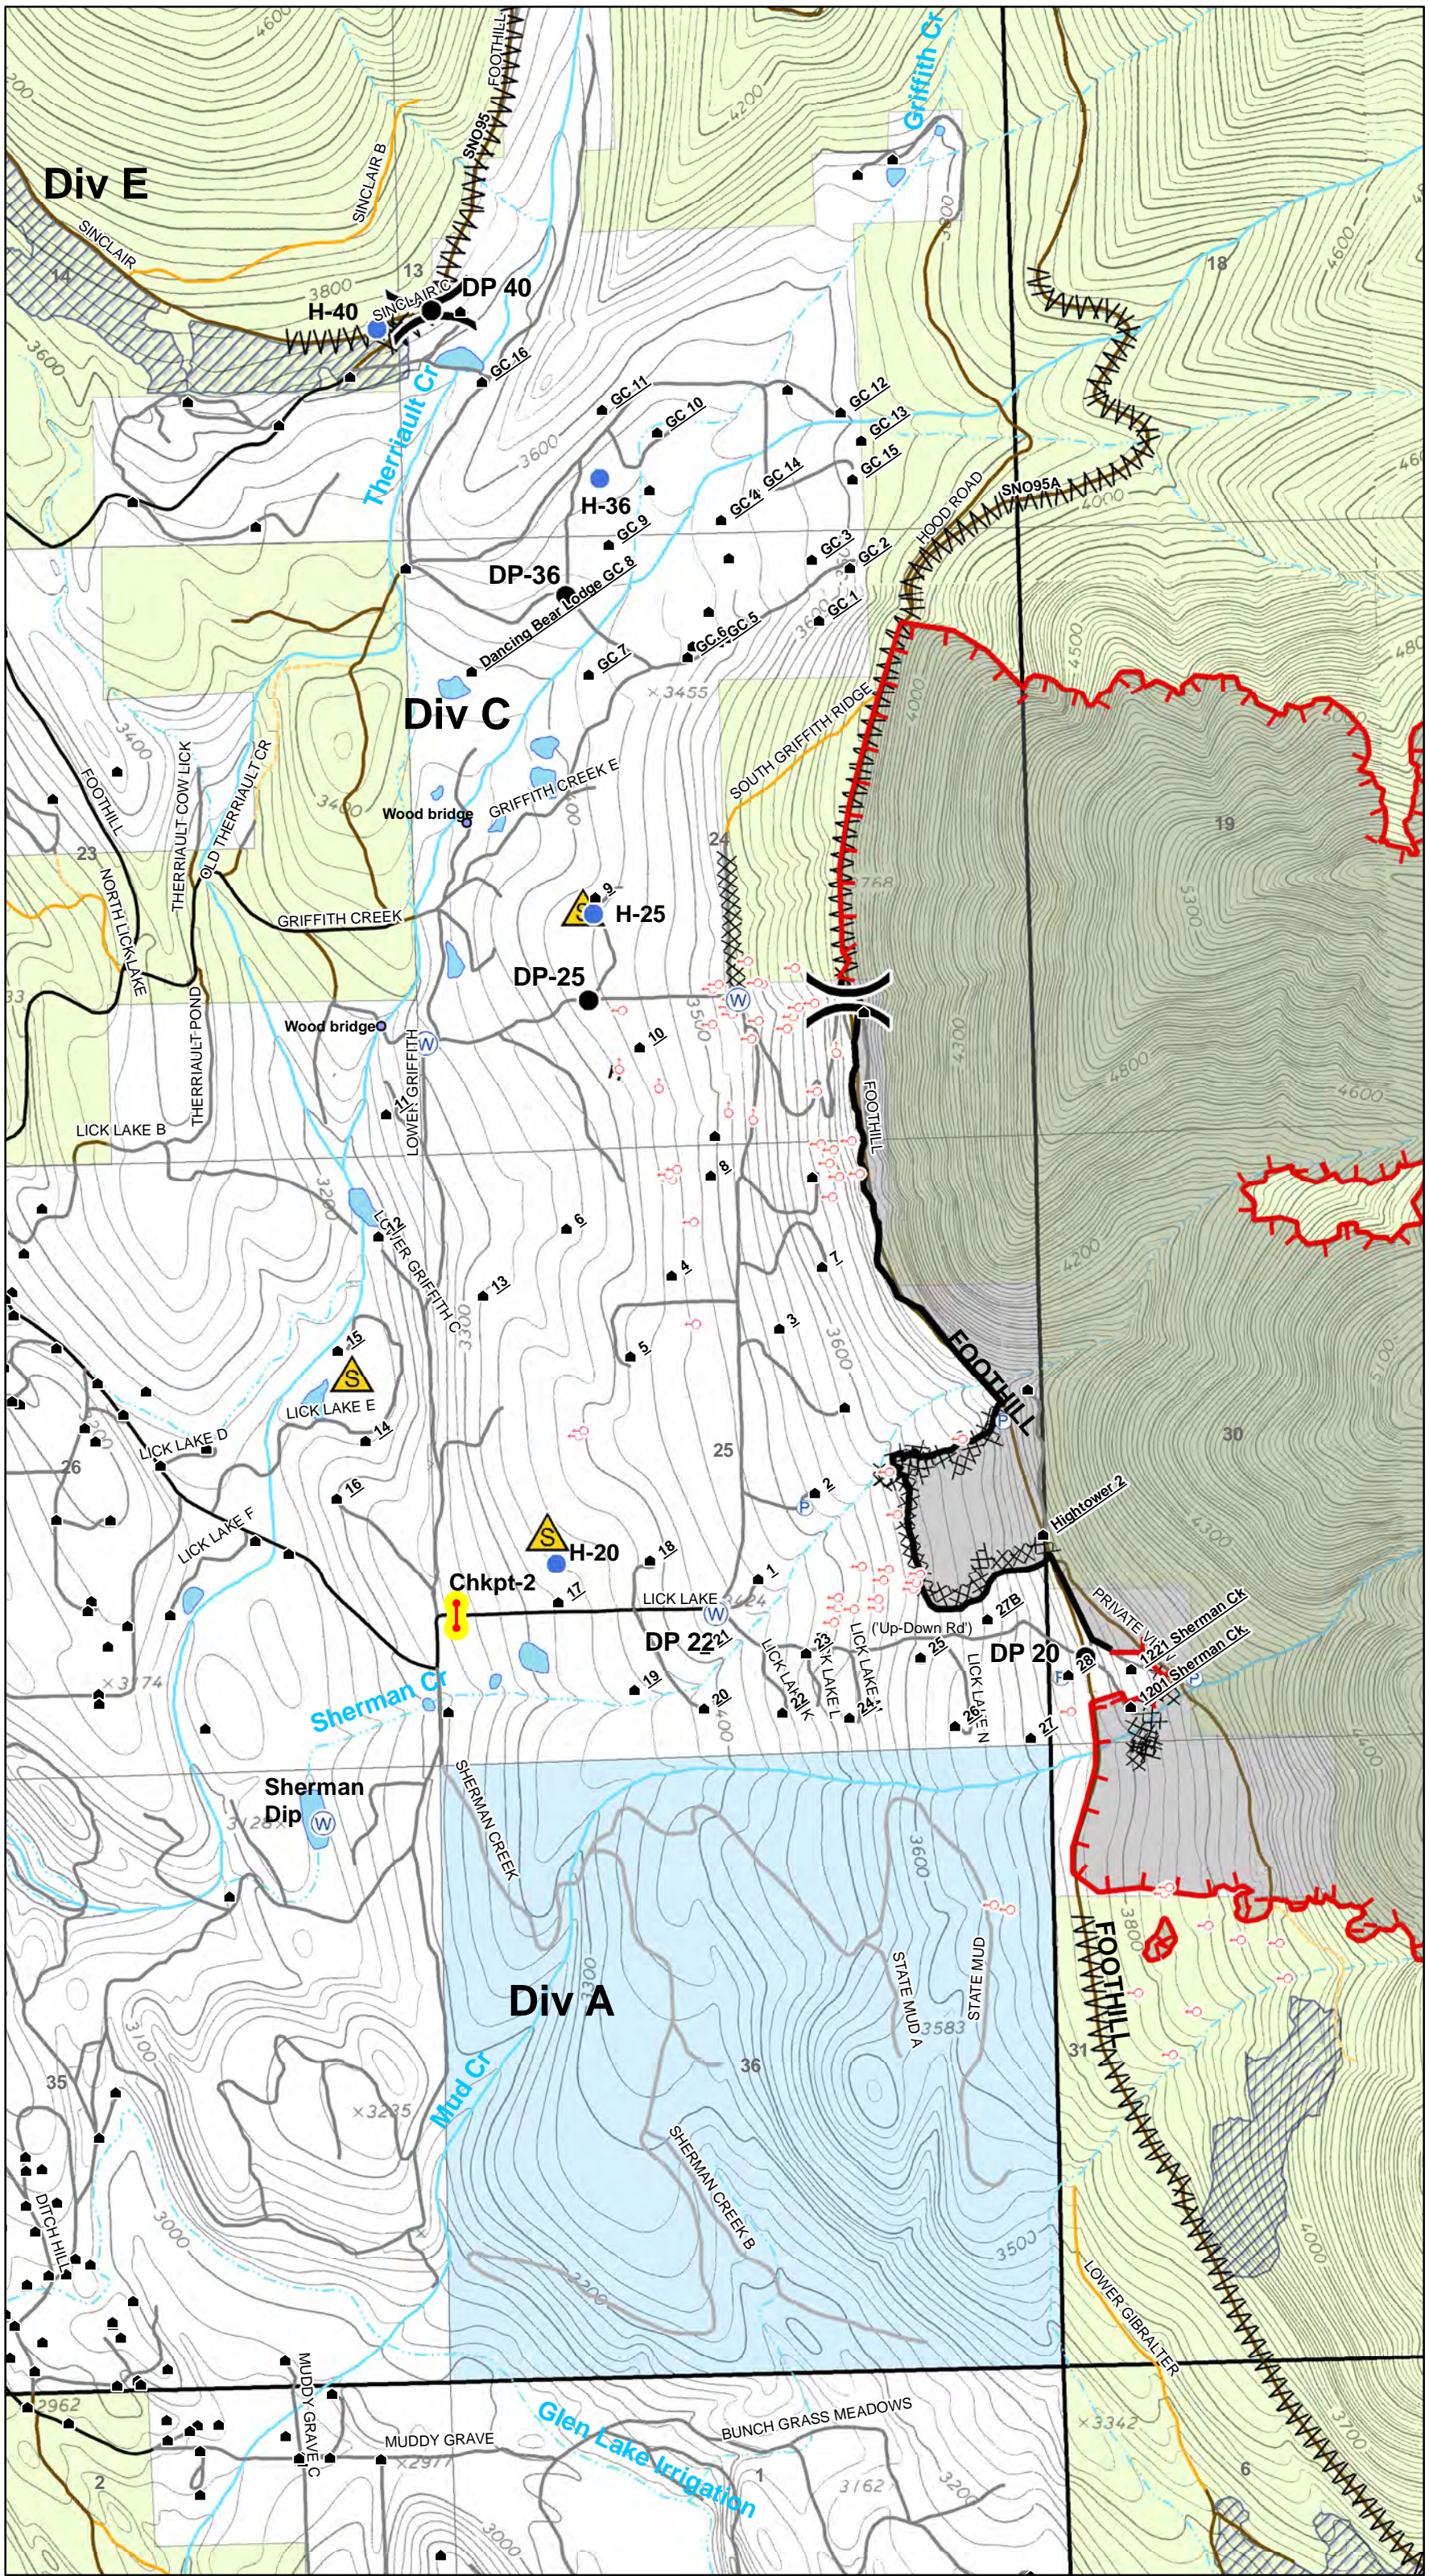

Gibraltar Ridge

MT-KNF-161
IAP

Night Shift
08/15/2017

- LEO Checkpoint
- Developed Rec Sites
 - Campground
 - Picnic Site
 - Lookout/Cabin
 - Trailheads
 - Structures
 - Water Source
 - Drop Point
 - Helispot
 - Pump
 - Safety Zone
 - Spot Fire
 - Other
- Uncontrolled Fire Edge
- Completed Dozer Line
- Completed Line
- H - Hand Line
- Line Break Completed
- Roads
 - County
 - Local, Private
 - State Highways
 - State Lands
- Forest Roads
 - Open
 - Gated
 - Barrired
 - Impassable
 - Trails
 - Lake
 - Major Stream
 - Intermittent Stream
 - Timber Sale
- OWNERSHIP
 - FS
 - MT State
 - Private
 - Plum Creek