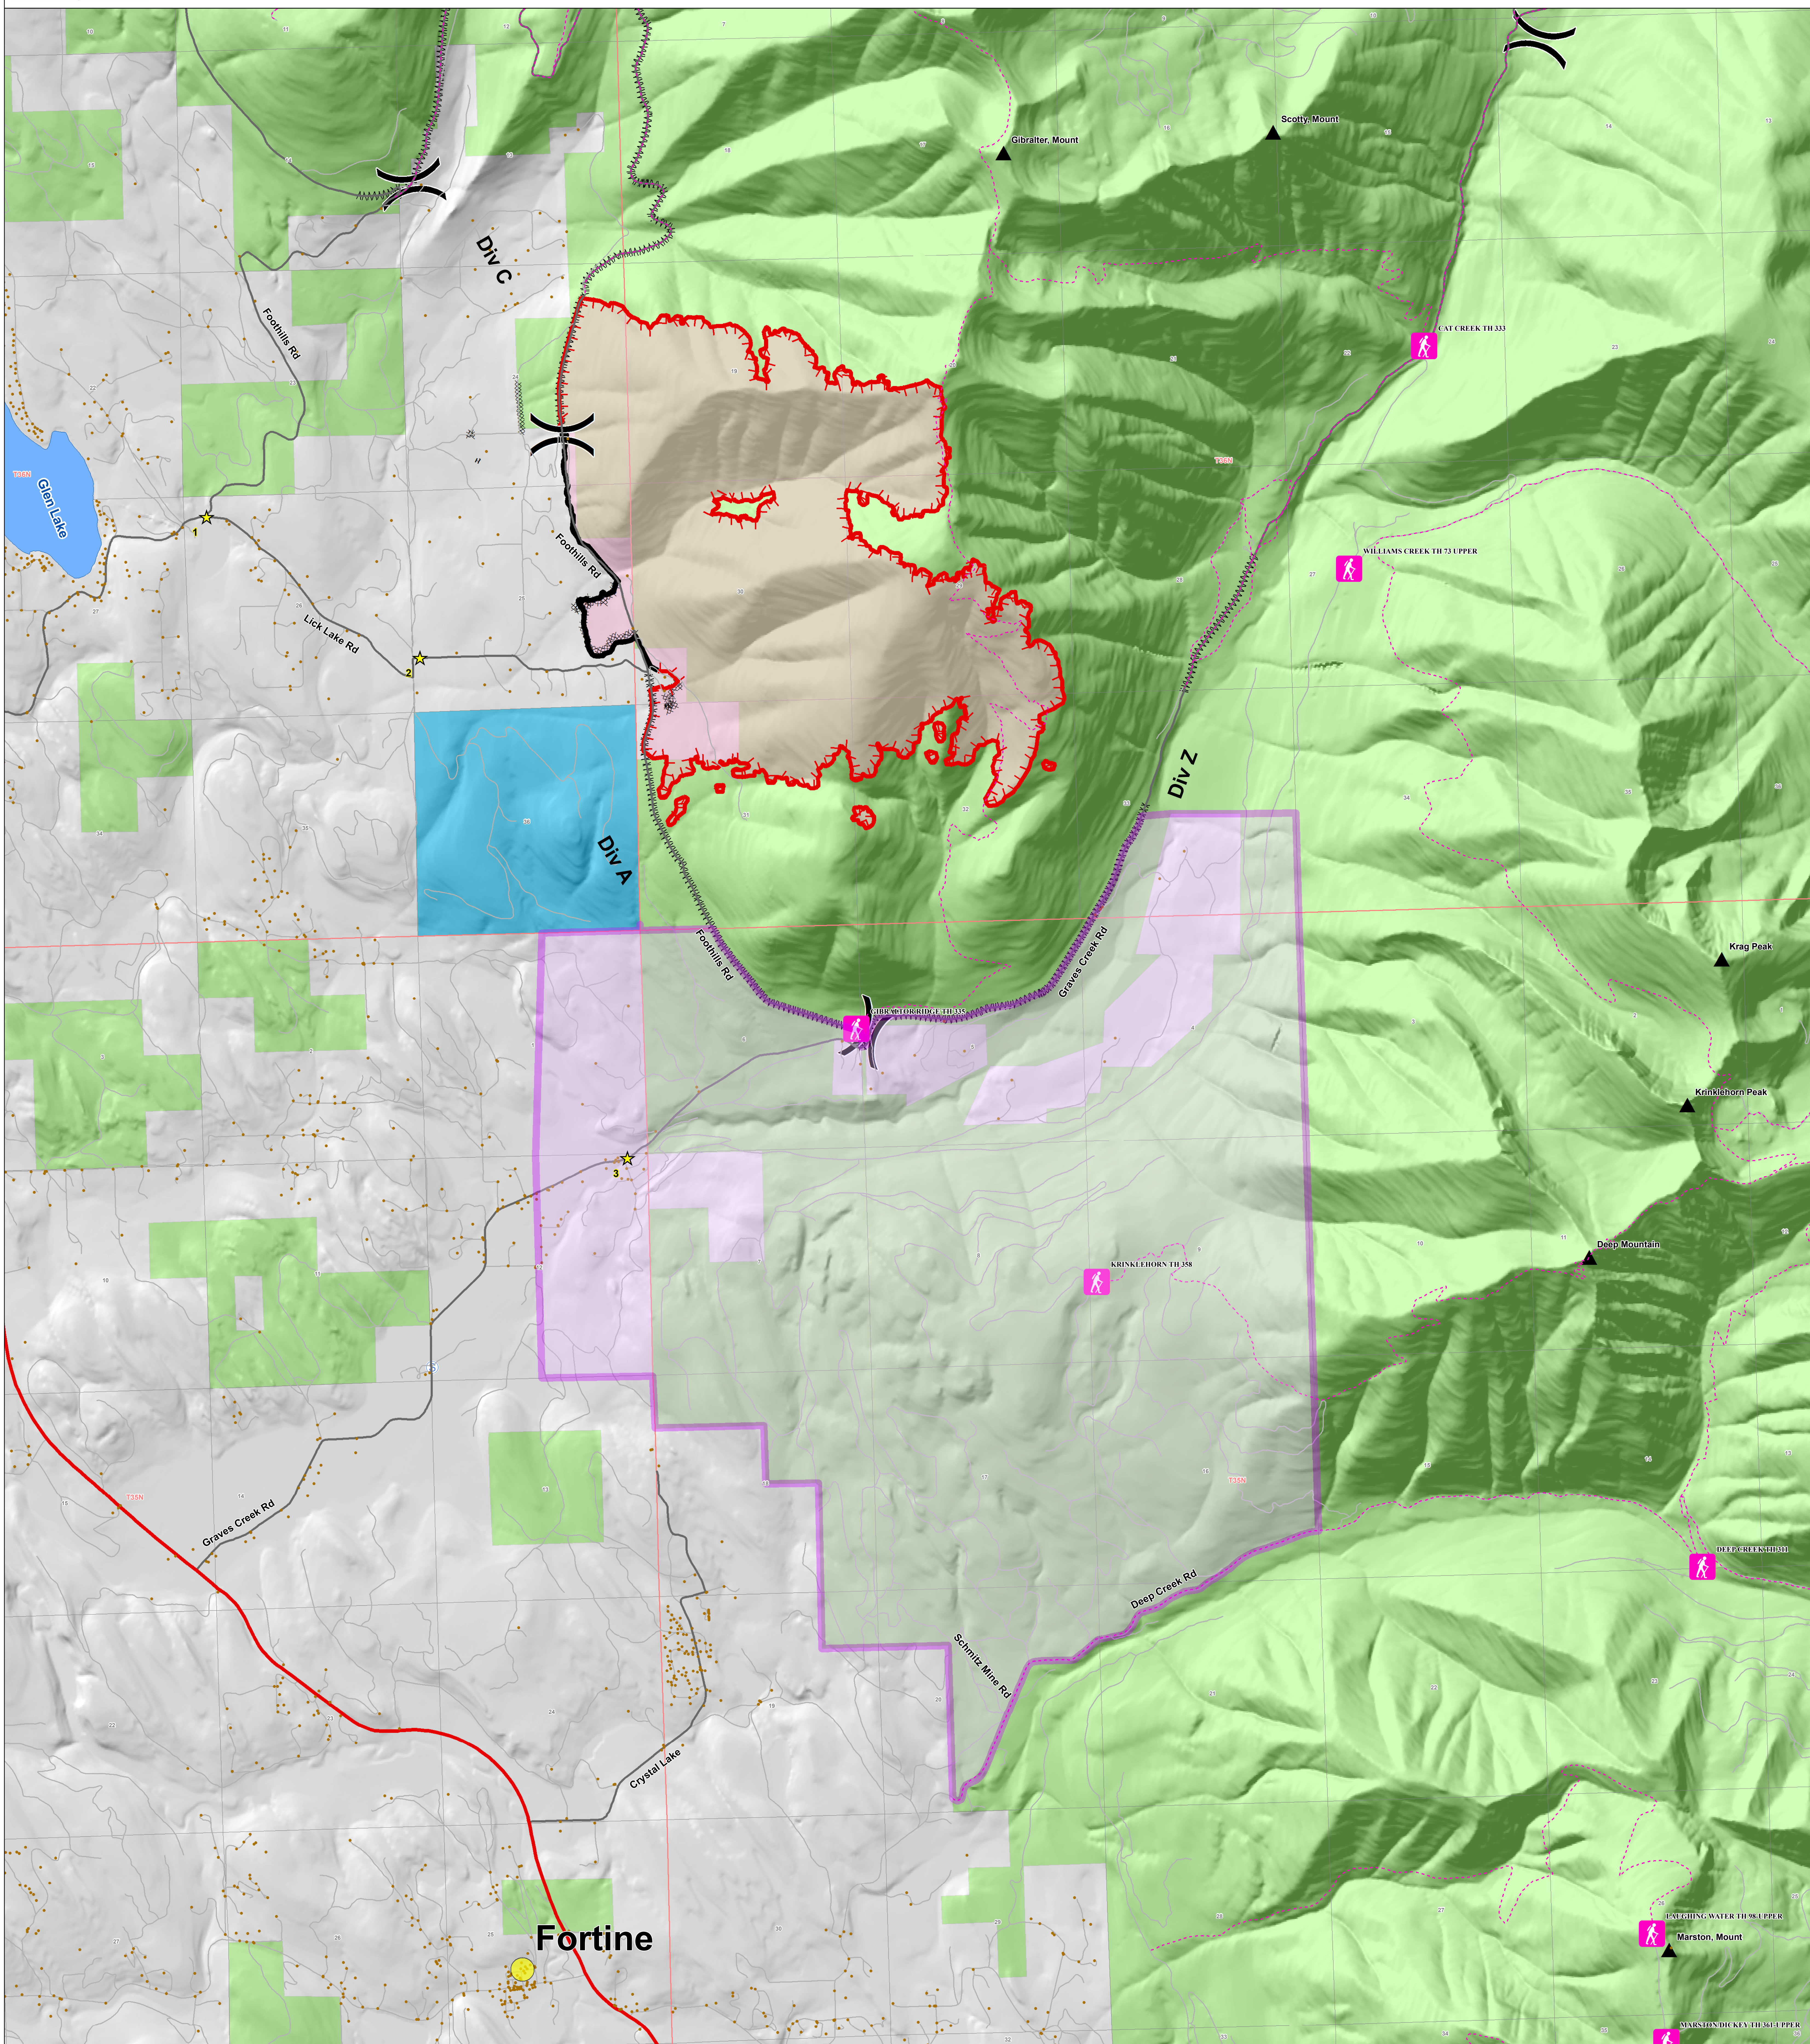

Information

Gibraltar Ridge Fire
MT-KNF-000161

★ Checkpoints	● Cities	🚶 Trailhead	— US Hwy or Route	— Uncontrolled Fire Edge	— Hand Line
■ FS	• Structure	— Trails	— Primary Travel Route	— Completed Dozer Line	— Line Break Completed
■ MT State	▲ Mtn. top	— Other Road	— Completed Line	⊙ Staging Area	
■ Private					
■ Temp Closure					

Containment: 12%
Fire Size:
2021 acres as of
8/16/2017 @ 0123

IR flown @ 0123
 on 8/16/2017

Miles
 0 0.25 0.5 1