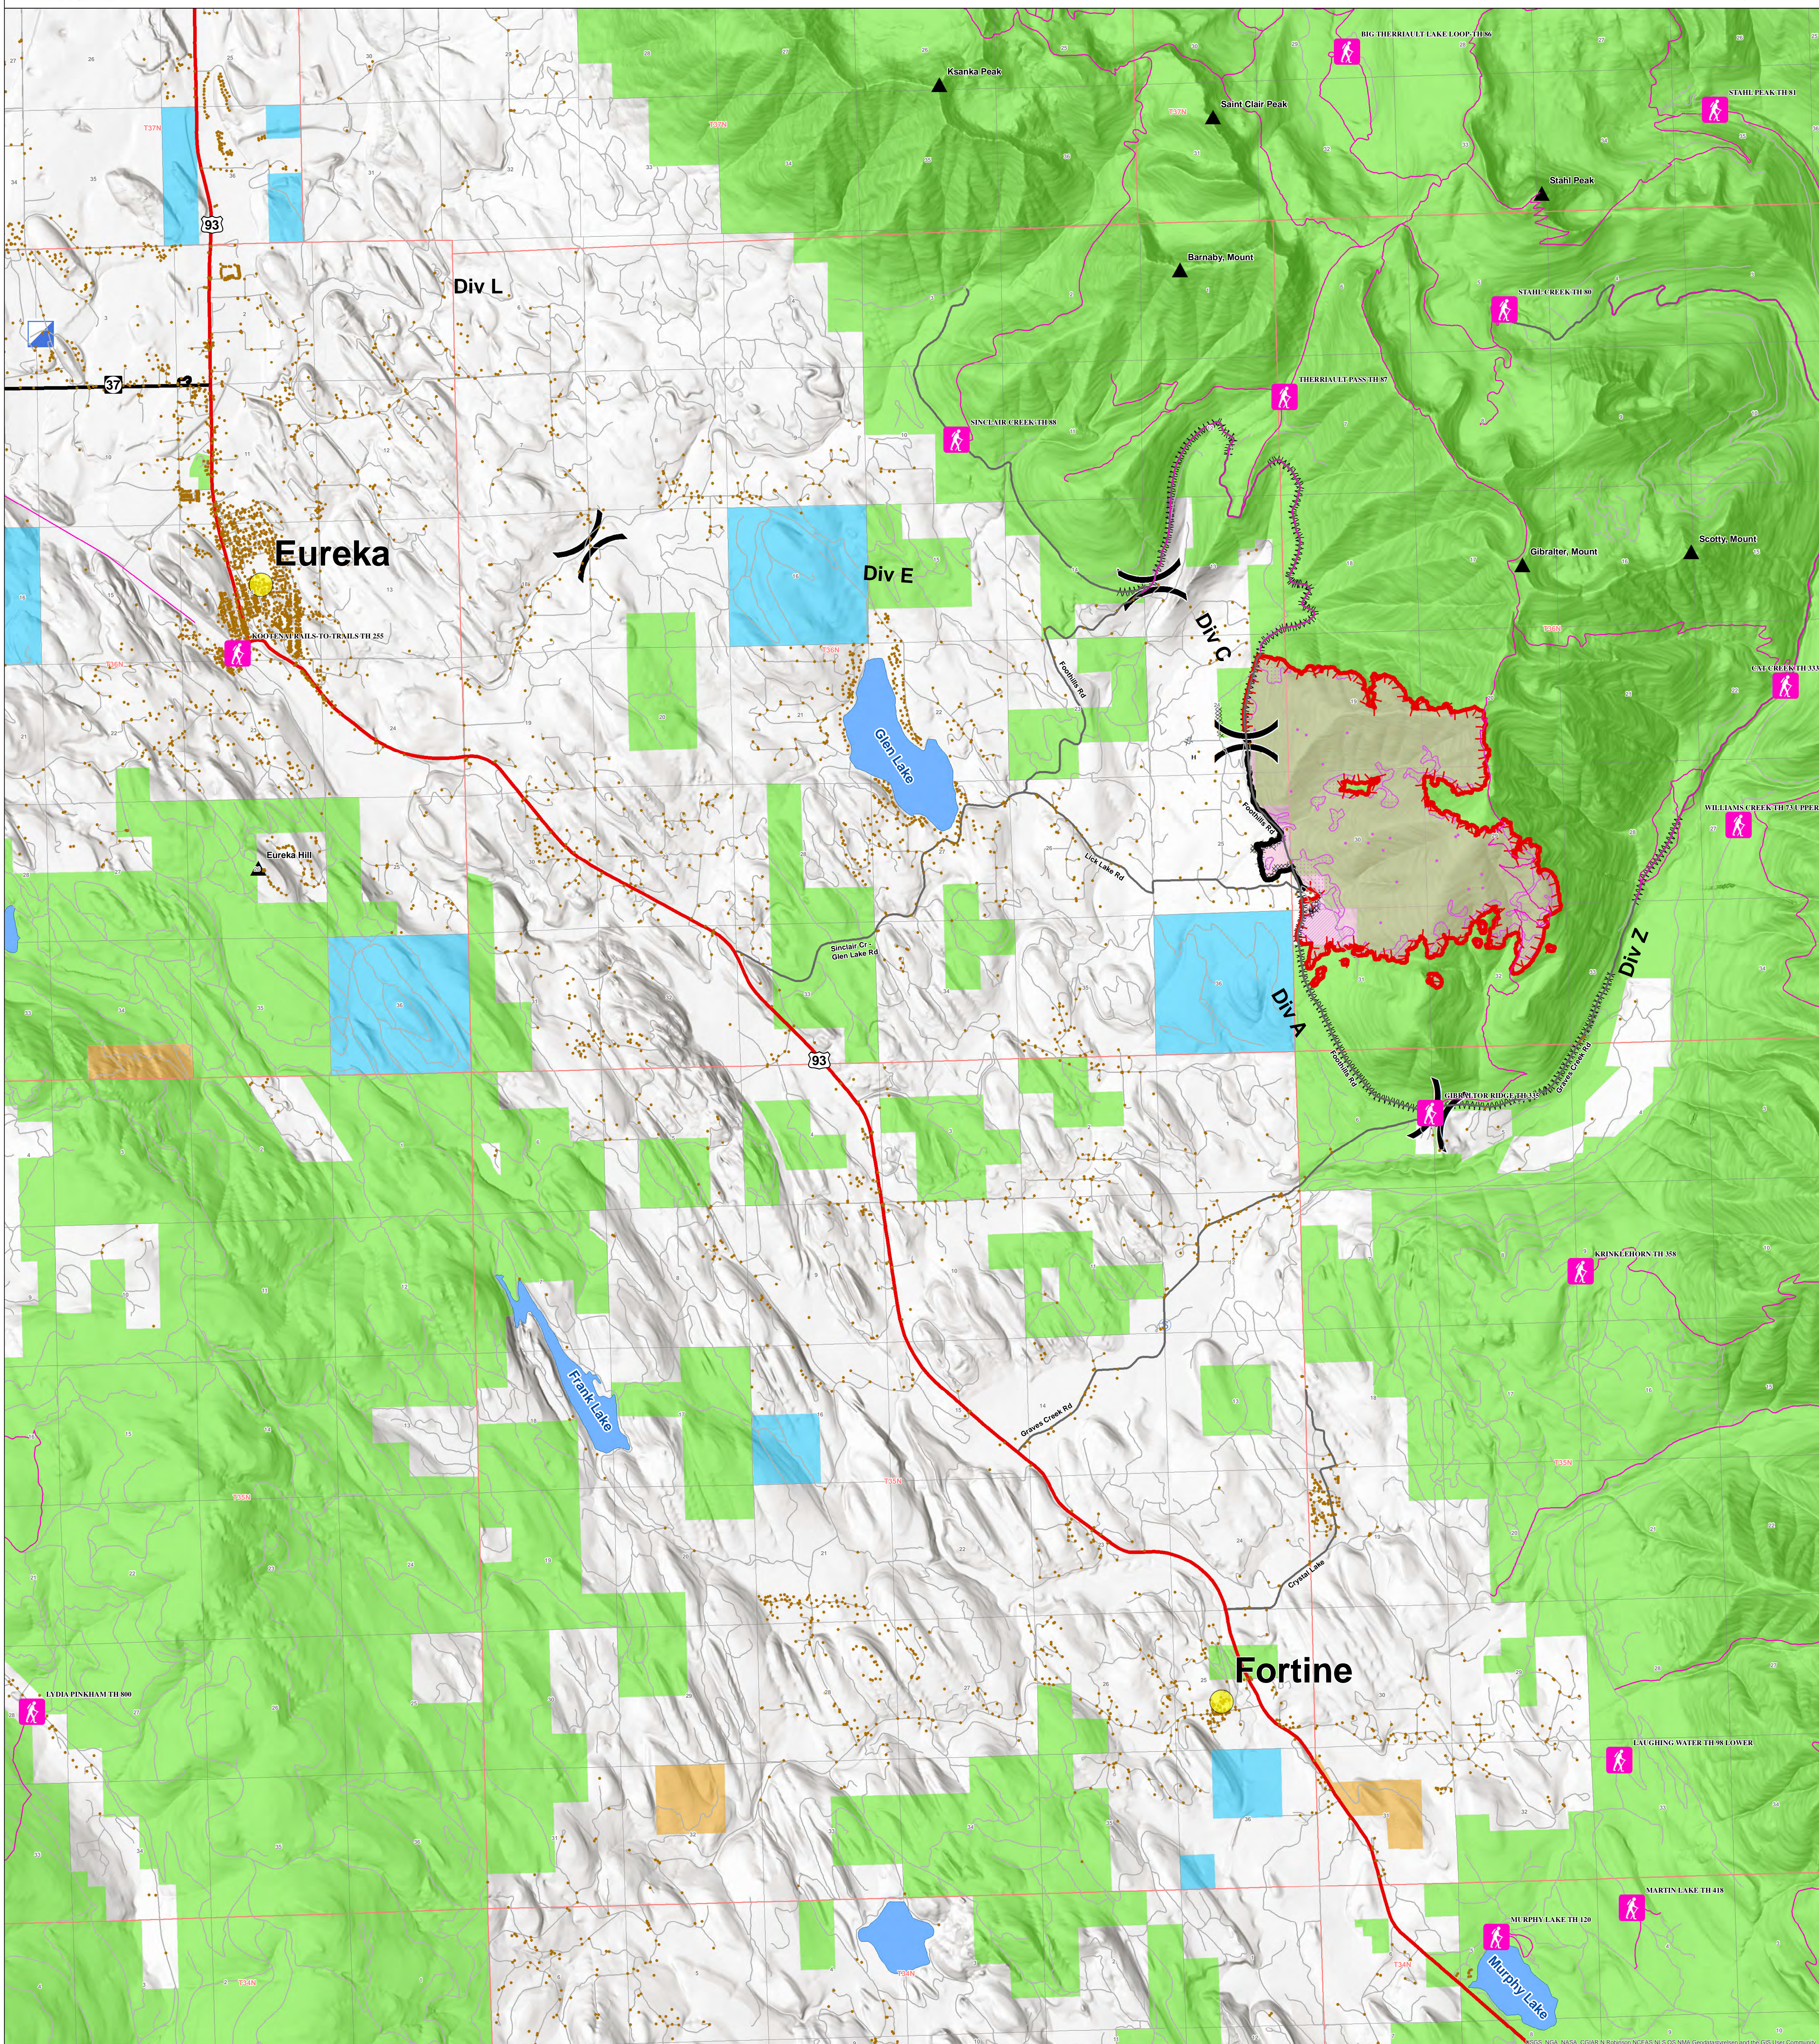

Information

Gibraltar Ridge Fire
MT-KNF-000161

FS	Cities	US Hwy or Route	Uncontrolled Fire Edge	Incident Command Post	IR Perimeter
MT State	Trailhead	State Hwy	Completed Dozer Line	Staging Area	IR Intense Heat
Plum Creek	Trails	Primary Travel Route	Completed Line	IR Scattered Heat	IR Intense Heat
Private	Structure	Other Road	Hand Line		
Water	Mtn. top	Line Break Completed			

Containment: 12%
Fire Size:
2021 acres as of
8/16/2017 @ 0123

IR flown @ 0123
on 8/16/2017

Miles
 0 0.5 1 2