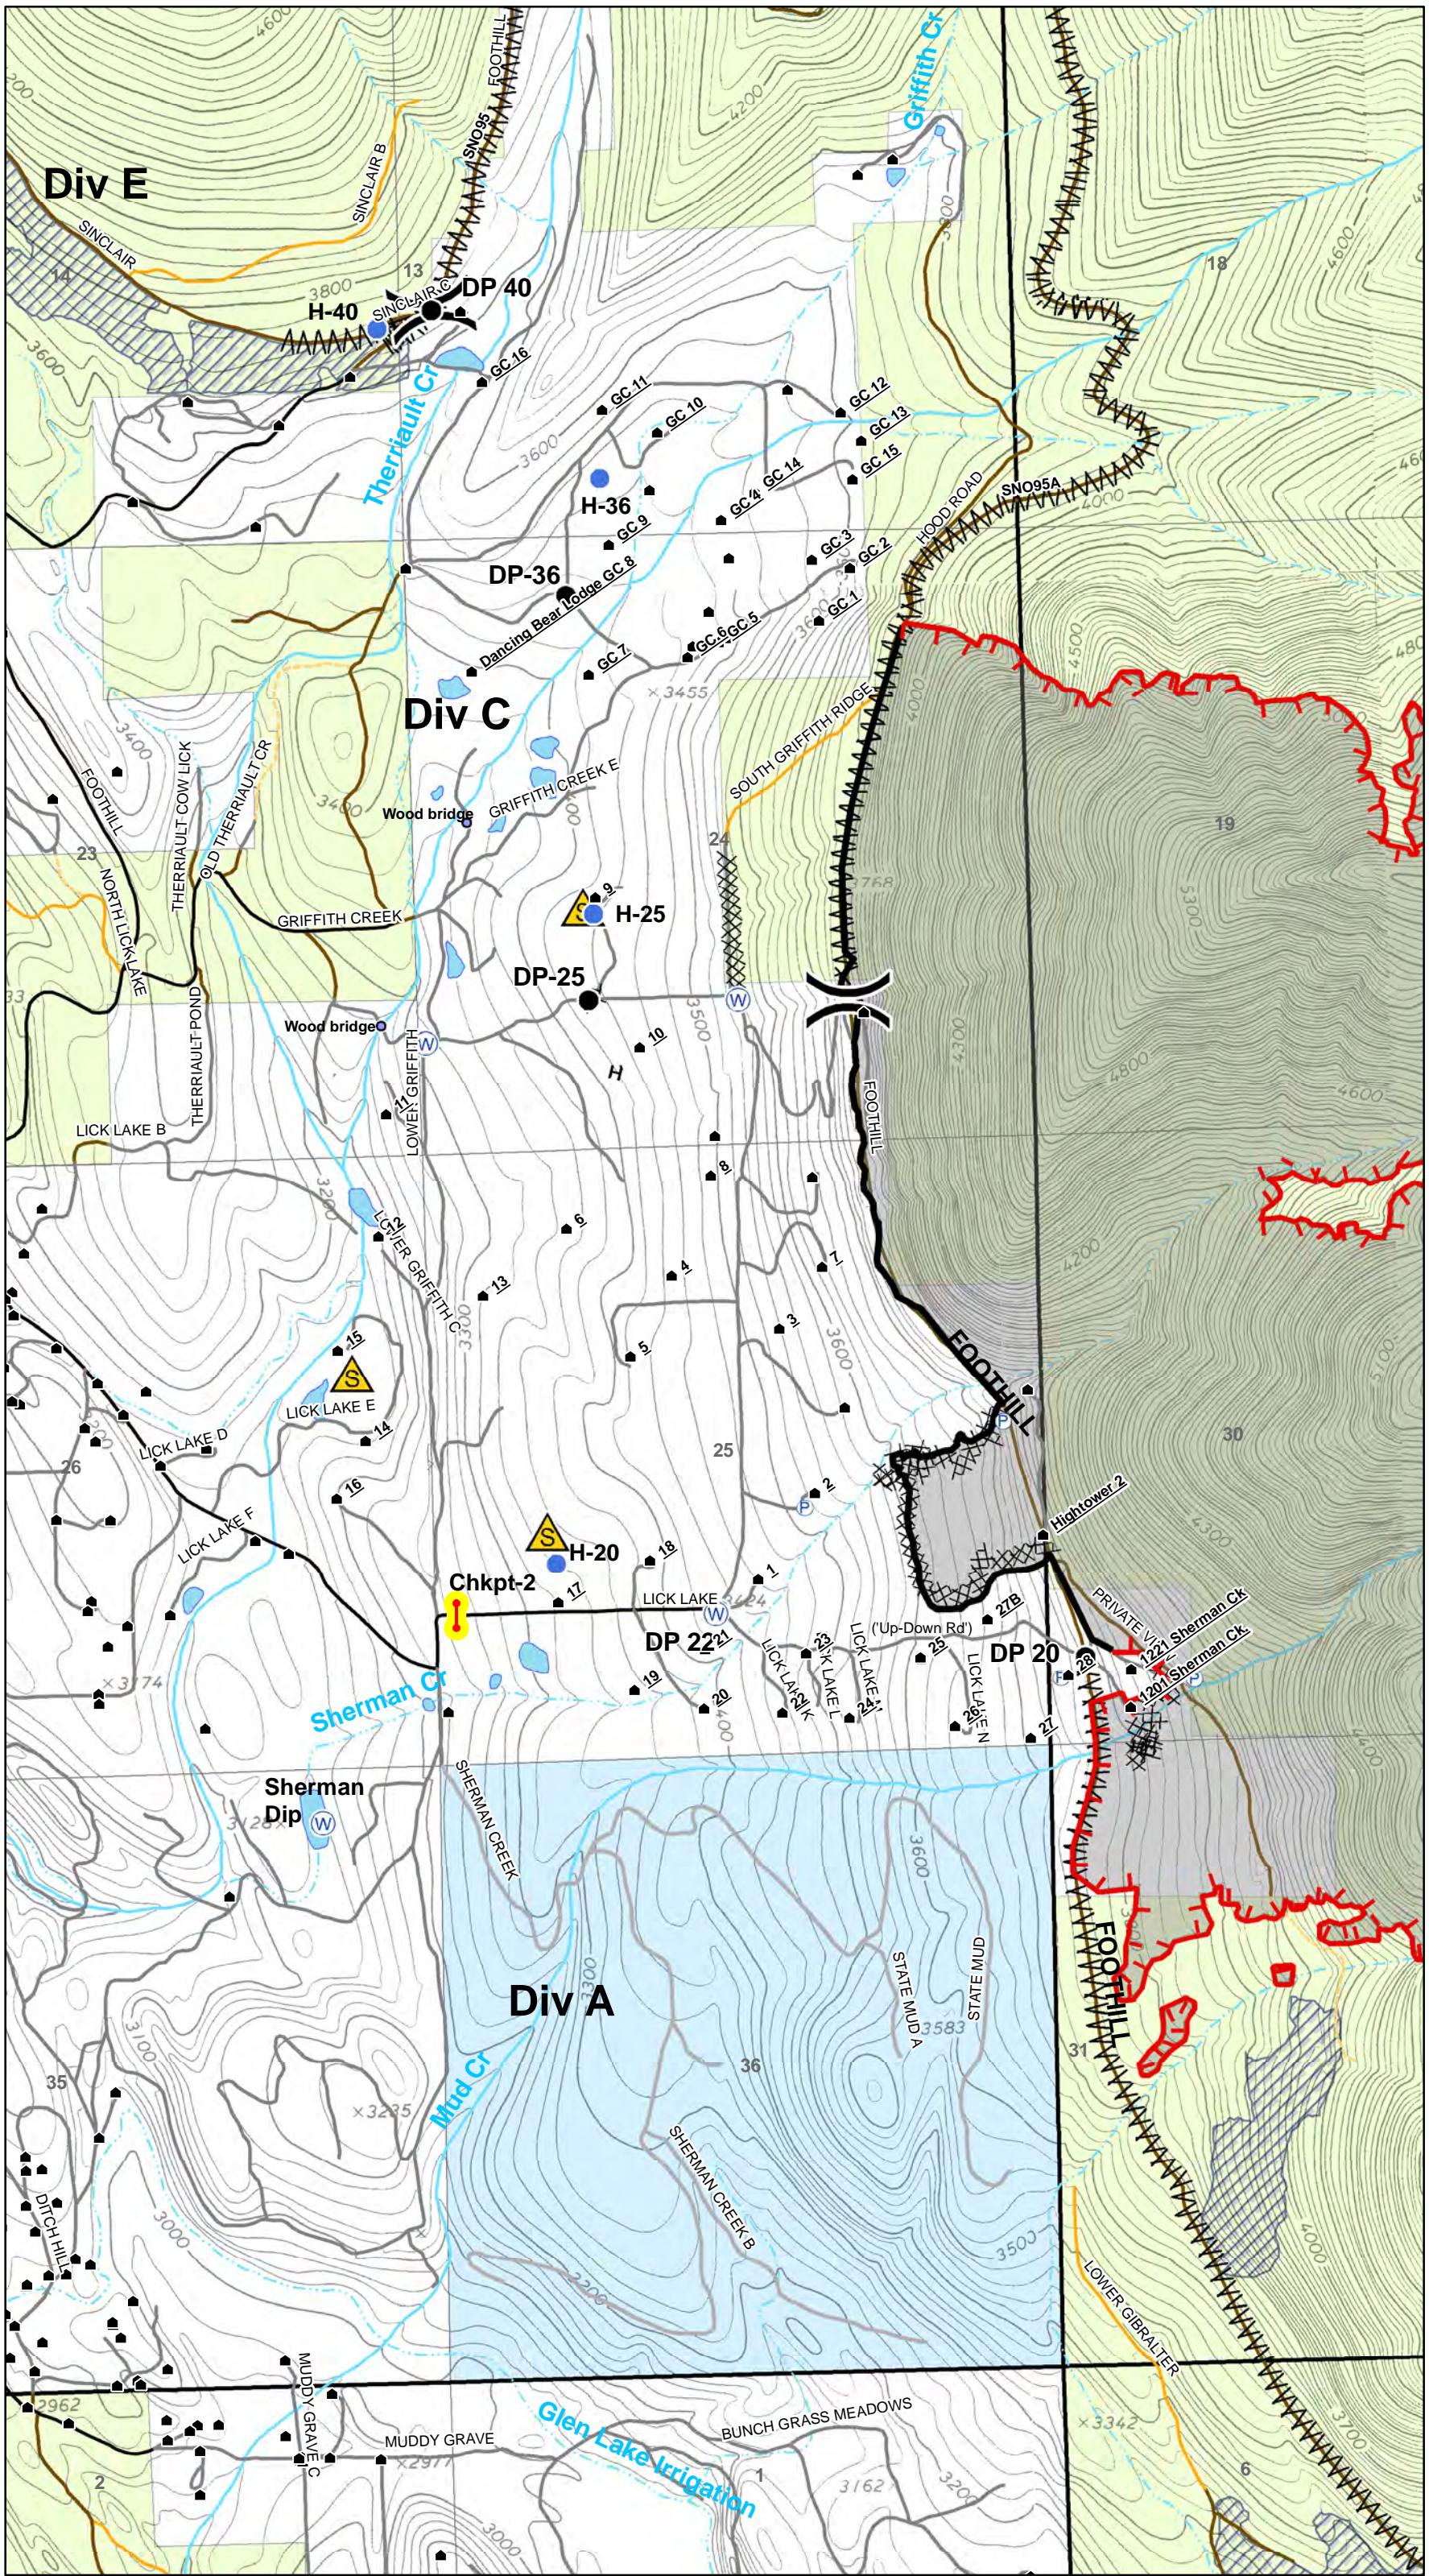

Gibraltar Ridge

MT-KNF-161
IAP

Night Shift
08/16/2017

LEO Checkpoint

Developed Rec Sites

- Campground
- Picnic Site
- Lookout/Cabin
- Trailheads
- Structures
- Water Source
- Drop Point
- Helispot
- Pump
- Safety Zone
- Other

Uncontrolled Fire Edge

Completed Dozer Line

Completed Line

H - Hand Line

Line Break Completed

Roads

- County
- Local, Private
- State Highways
- State Lands

Forest Roads

- Open
- Gated
- Barriered
- Impassable
- Trails
- Lake
- Major Stream
- Intermittent Stream
- Timber Sale

OWNERSHIP

- FS
- MT State
- Private
- Plum Creek