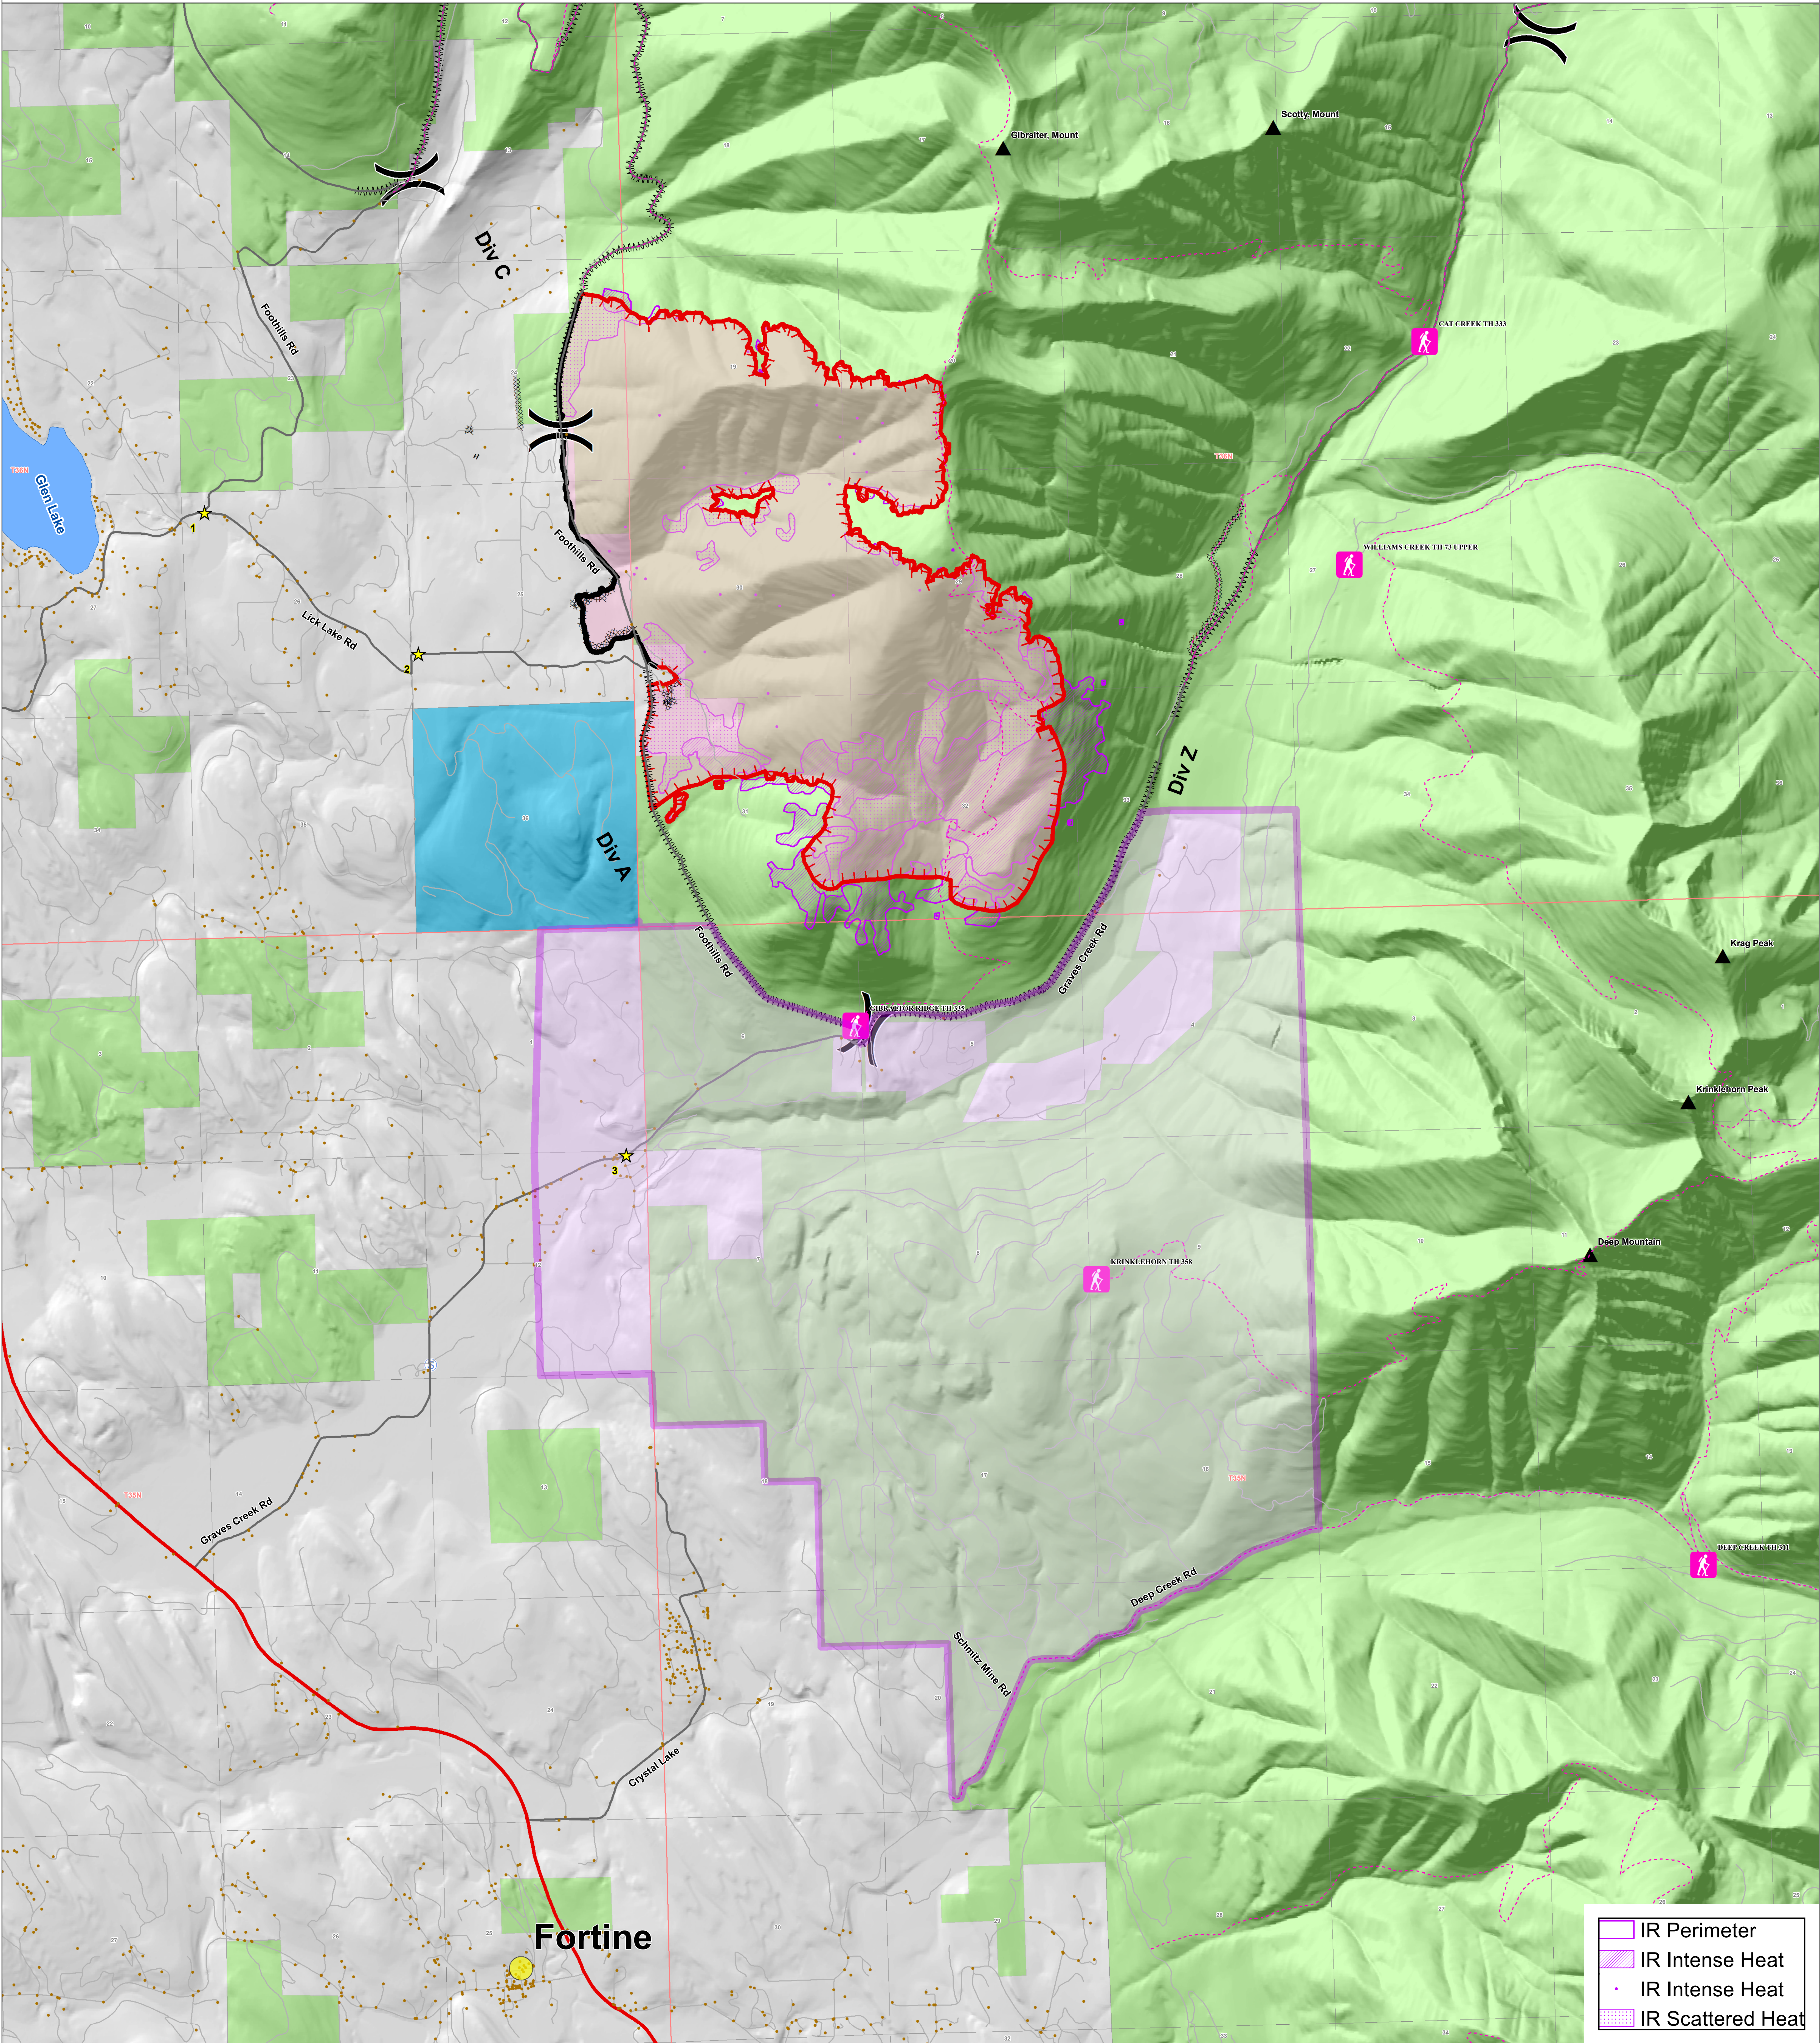

Information

Gibraltar Ridge Fire
MT-KNF-000161

- IR Perimeter
- IR Intense Heat
- IR Intense Heat
- IR Scattered Heat

FS	Cities	Trailhead	US Hwy or Route	Uncontrolled Fire Edge	Hand Line
MT State	Checkpoints	Trails	Primary Travel Route	Completed Dozer Line	Line Break Completed
Private	Structure	Other Road	Completed Line	Staging Area	
Temp Closure	Mtn. top				

Containment: 12%
Fire Size: 2471
acres as of
8/16/2017 @ 2030

IR flown @ 2219
on 8/16/2017

Miles
0 0.25 0.5 1