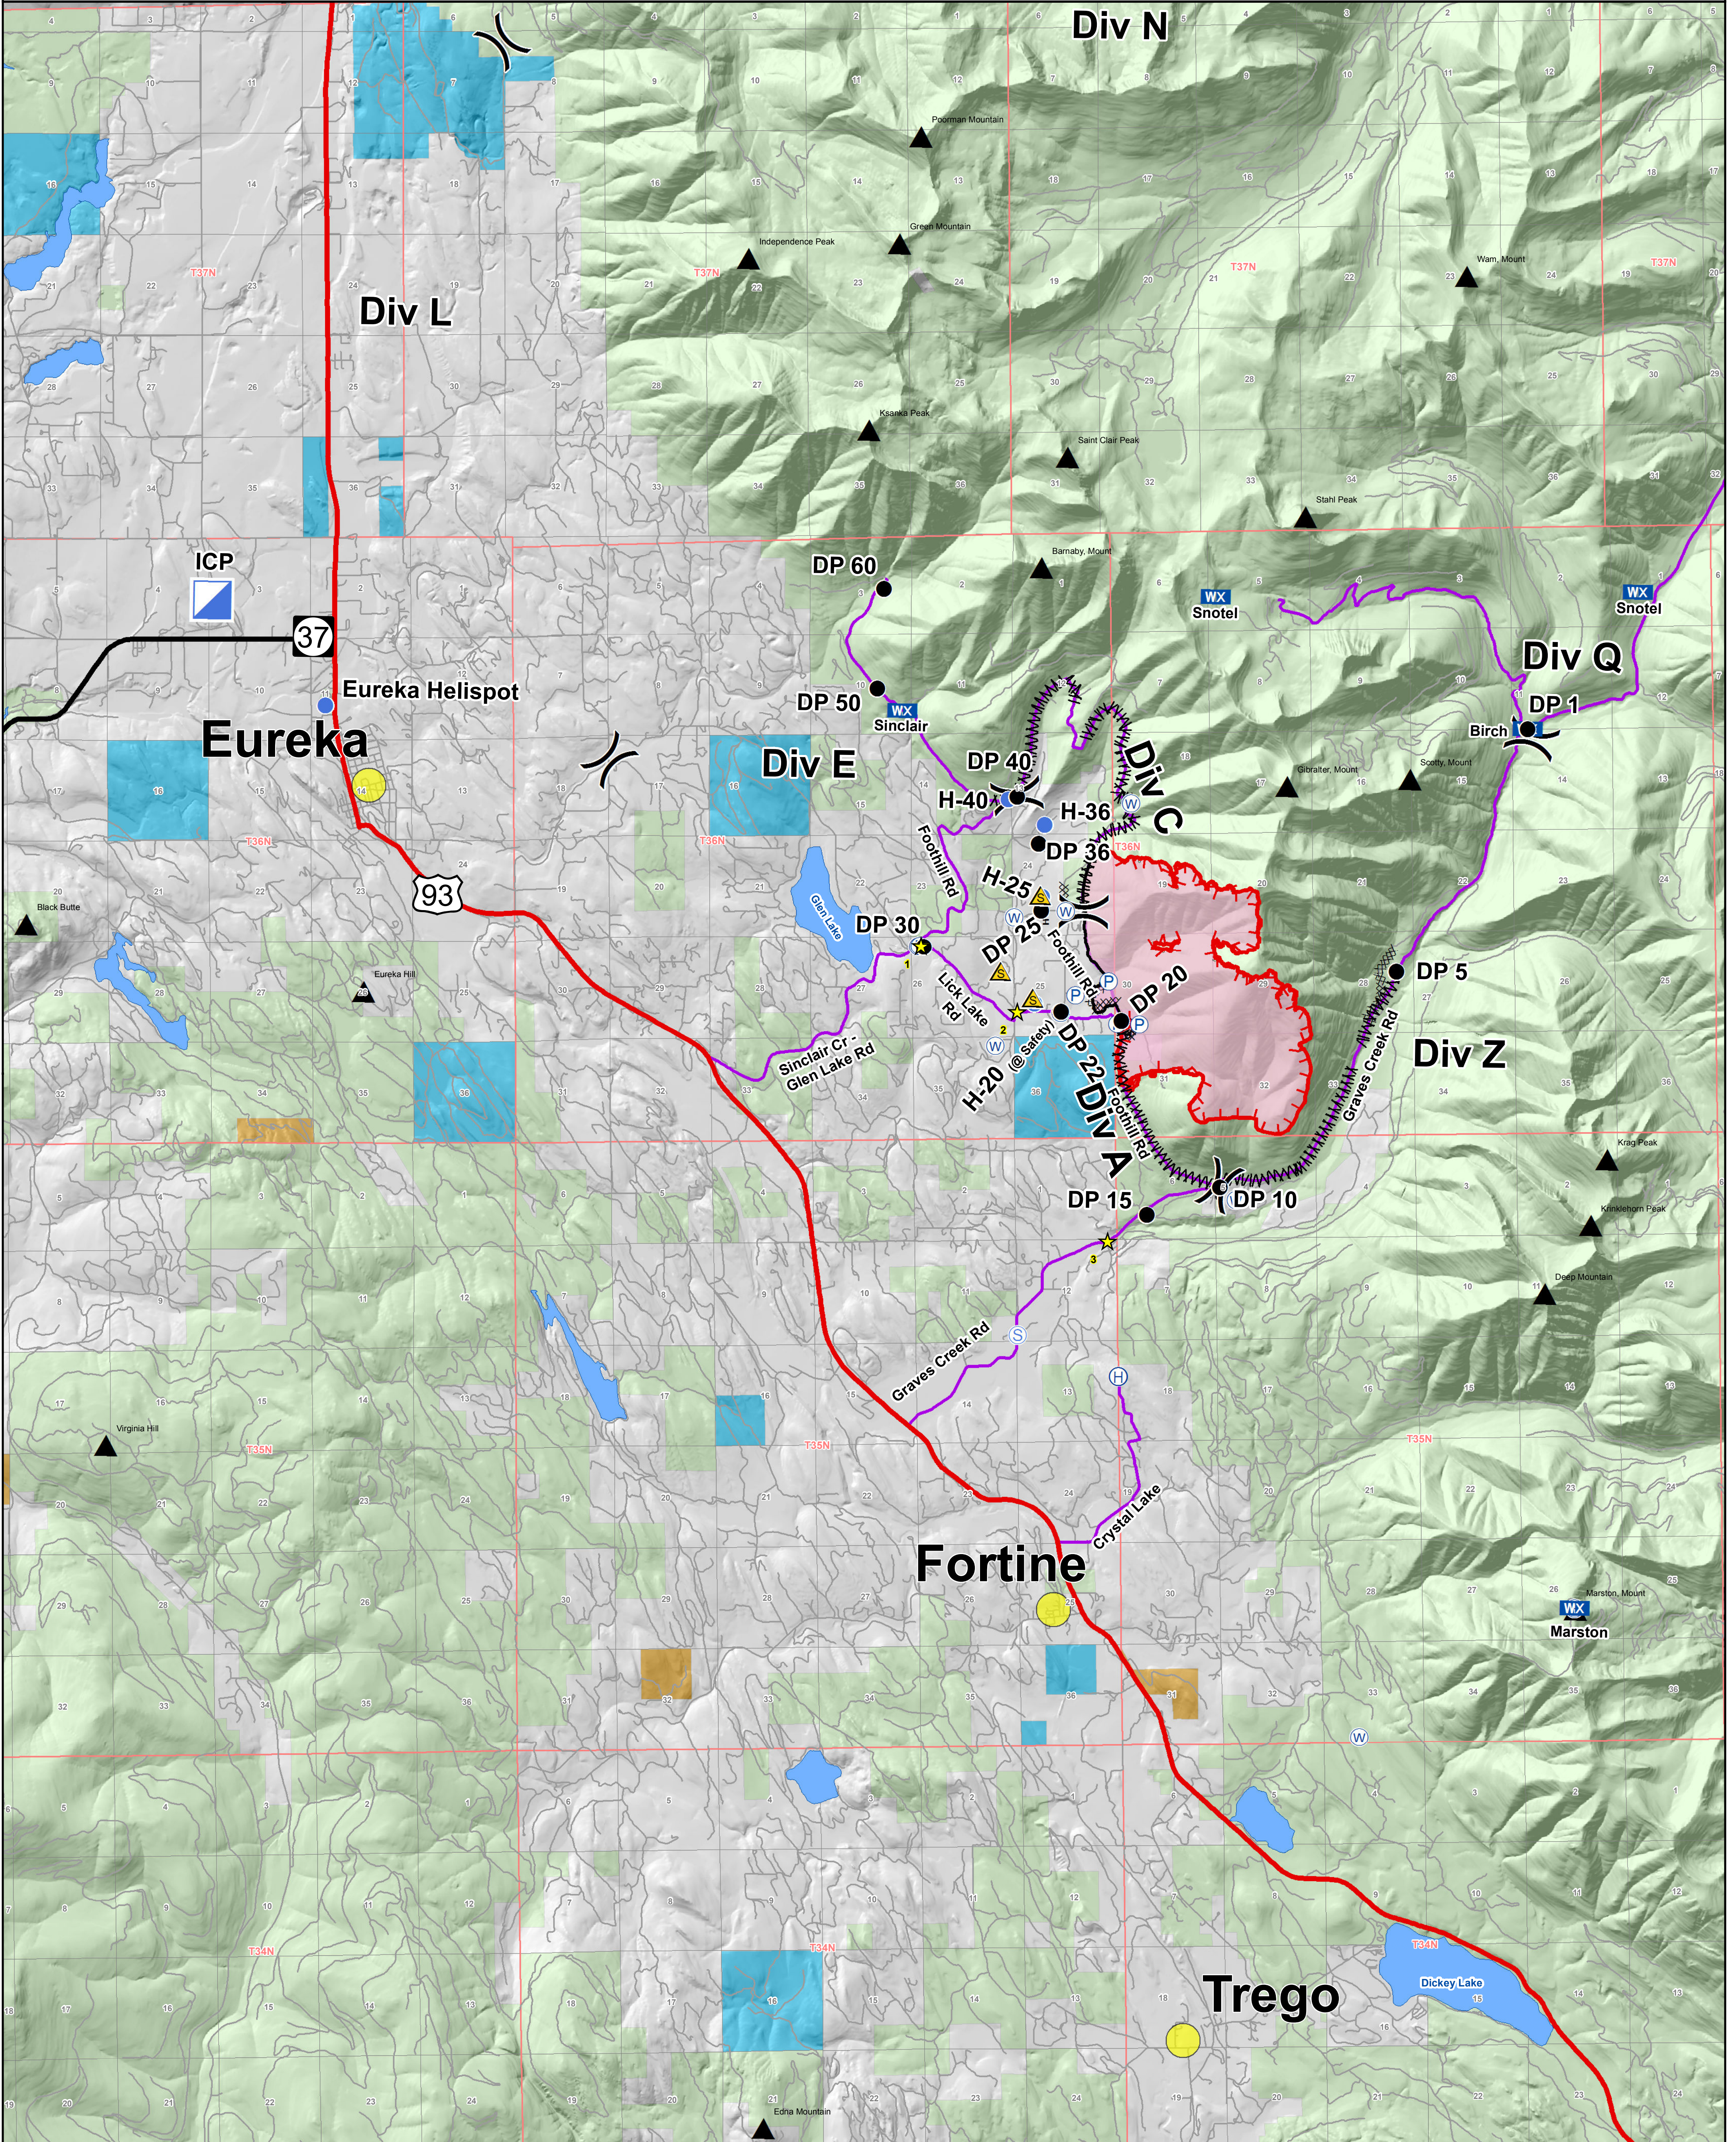

# Travel

## Gibraltar Ridge Fire

### MT-KNF-000161

	FS		US Hwy or Route		Drop Point		Pump		Uncontrolled Fire Edge
	MT State		State Hwy		Helibase		Repeater		Completed Dozer Line
	Plum Creek		Primary Travel Route		Helispot		Safety Zone		Completed Line
	Private		Other Road		Incident Command Post		Staging Area		Hand Line
	Water		Cities		Mobile Weather Unit		Water Source		Line Break Completed
							Checkpoints		

Miles  
0 0.5 1

**Containment: 12%**  
**Fire Size: 2471**  
**acres as of**  
**8/16/2017 @ 0123**