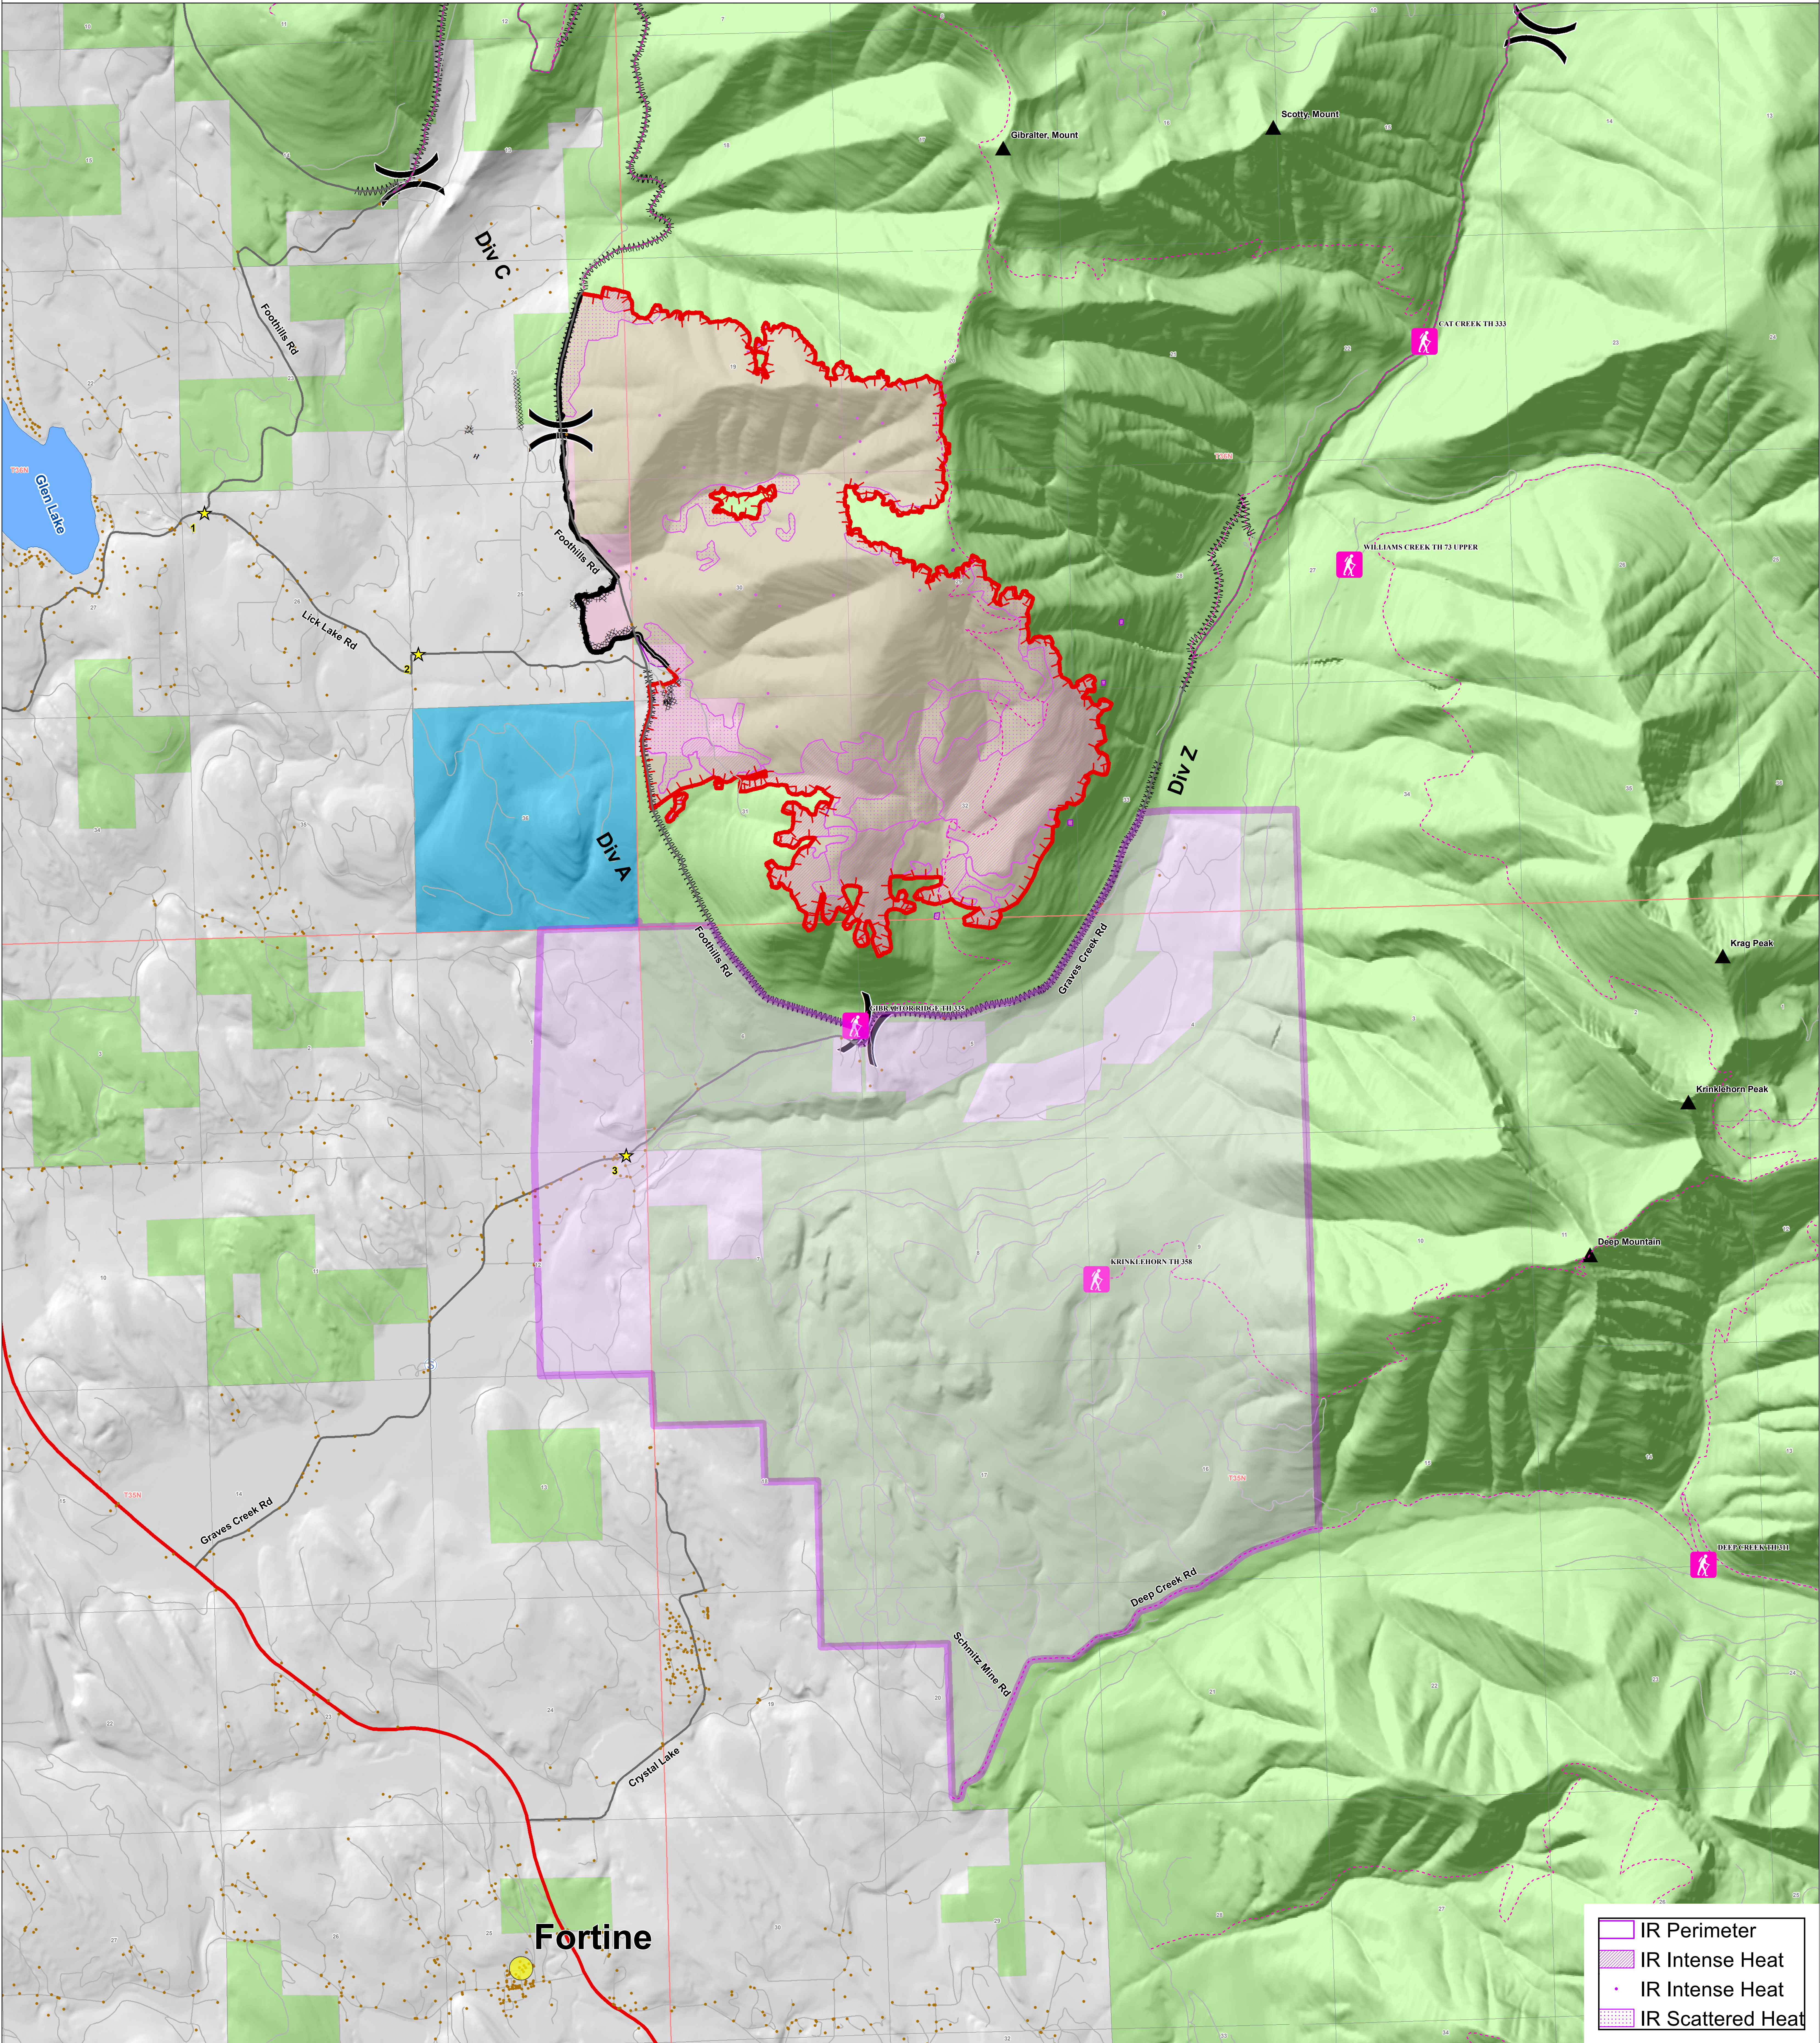

# Information

Gibraltar Ridge Fire  
MT-KNF-000161

FS	Cities	Trailhead	US Hwy or Route	Uncontrolled Fire Edge	Hand Line
MT State	Checkpoints	Trails	Primary Travel Route	Completed Dozer Line	Line Break Completed
Private	Structure	Other Road	Completed Line	Staging Area	
Temp Closure	Mtn. top				

**Containment: 12%**  
**Fire Size: 2548**  
**acres as of**  
**8/16/2017 @ 2219**

IR flown @ 2219 on 8/16/2017  
 IR Acres: 2548 acres

Miles  
 0 0.25 0.5 1