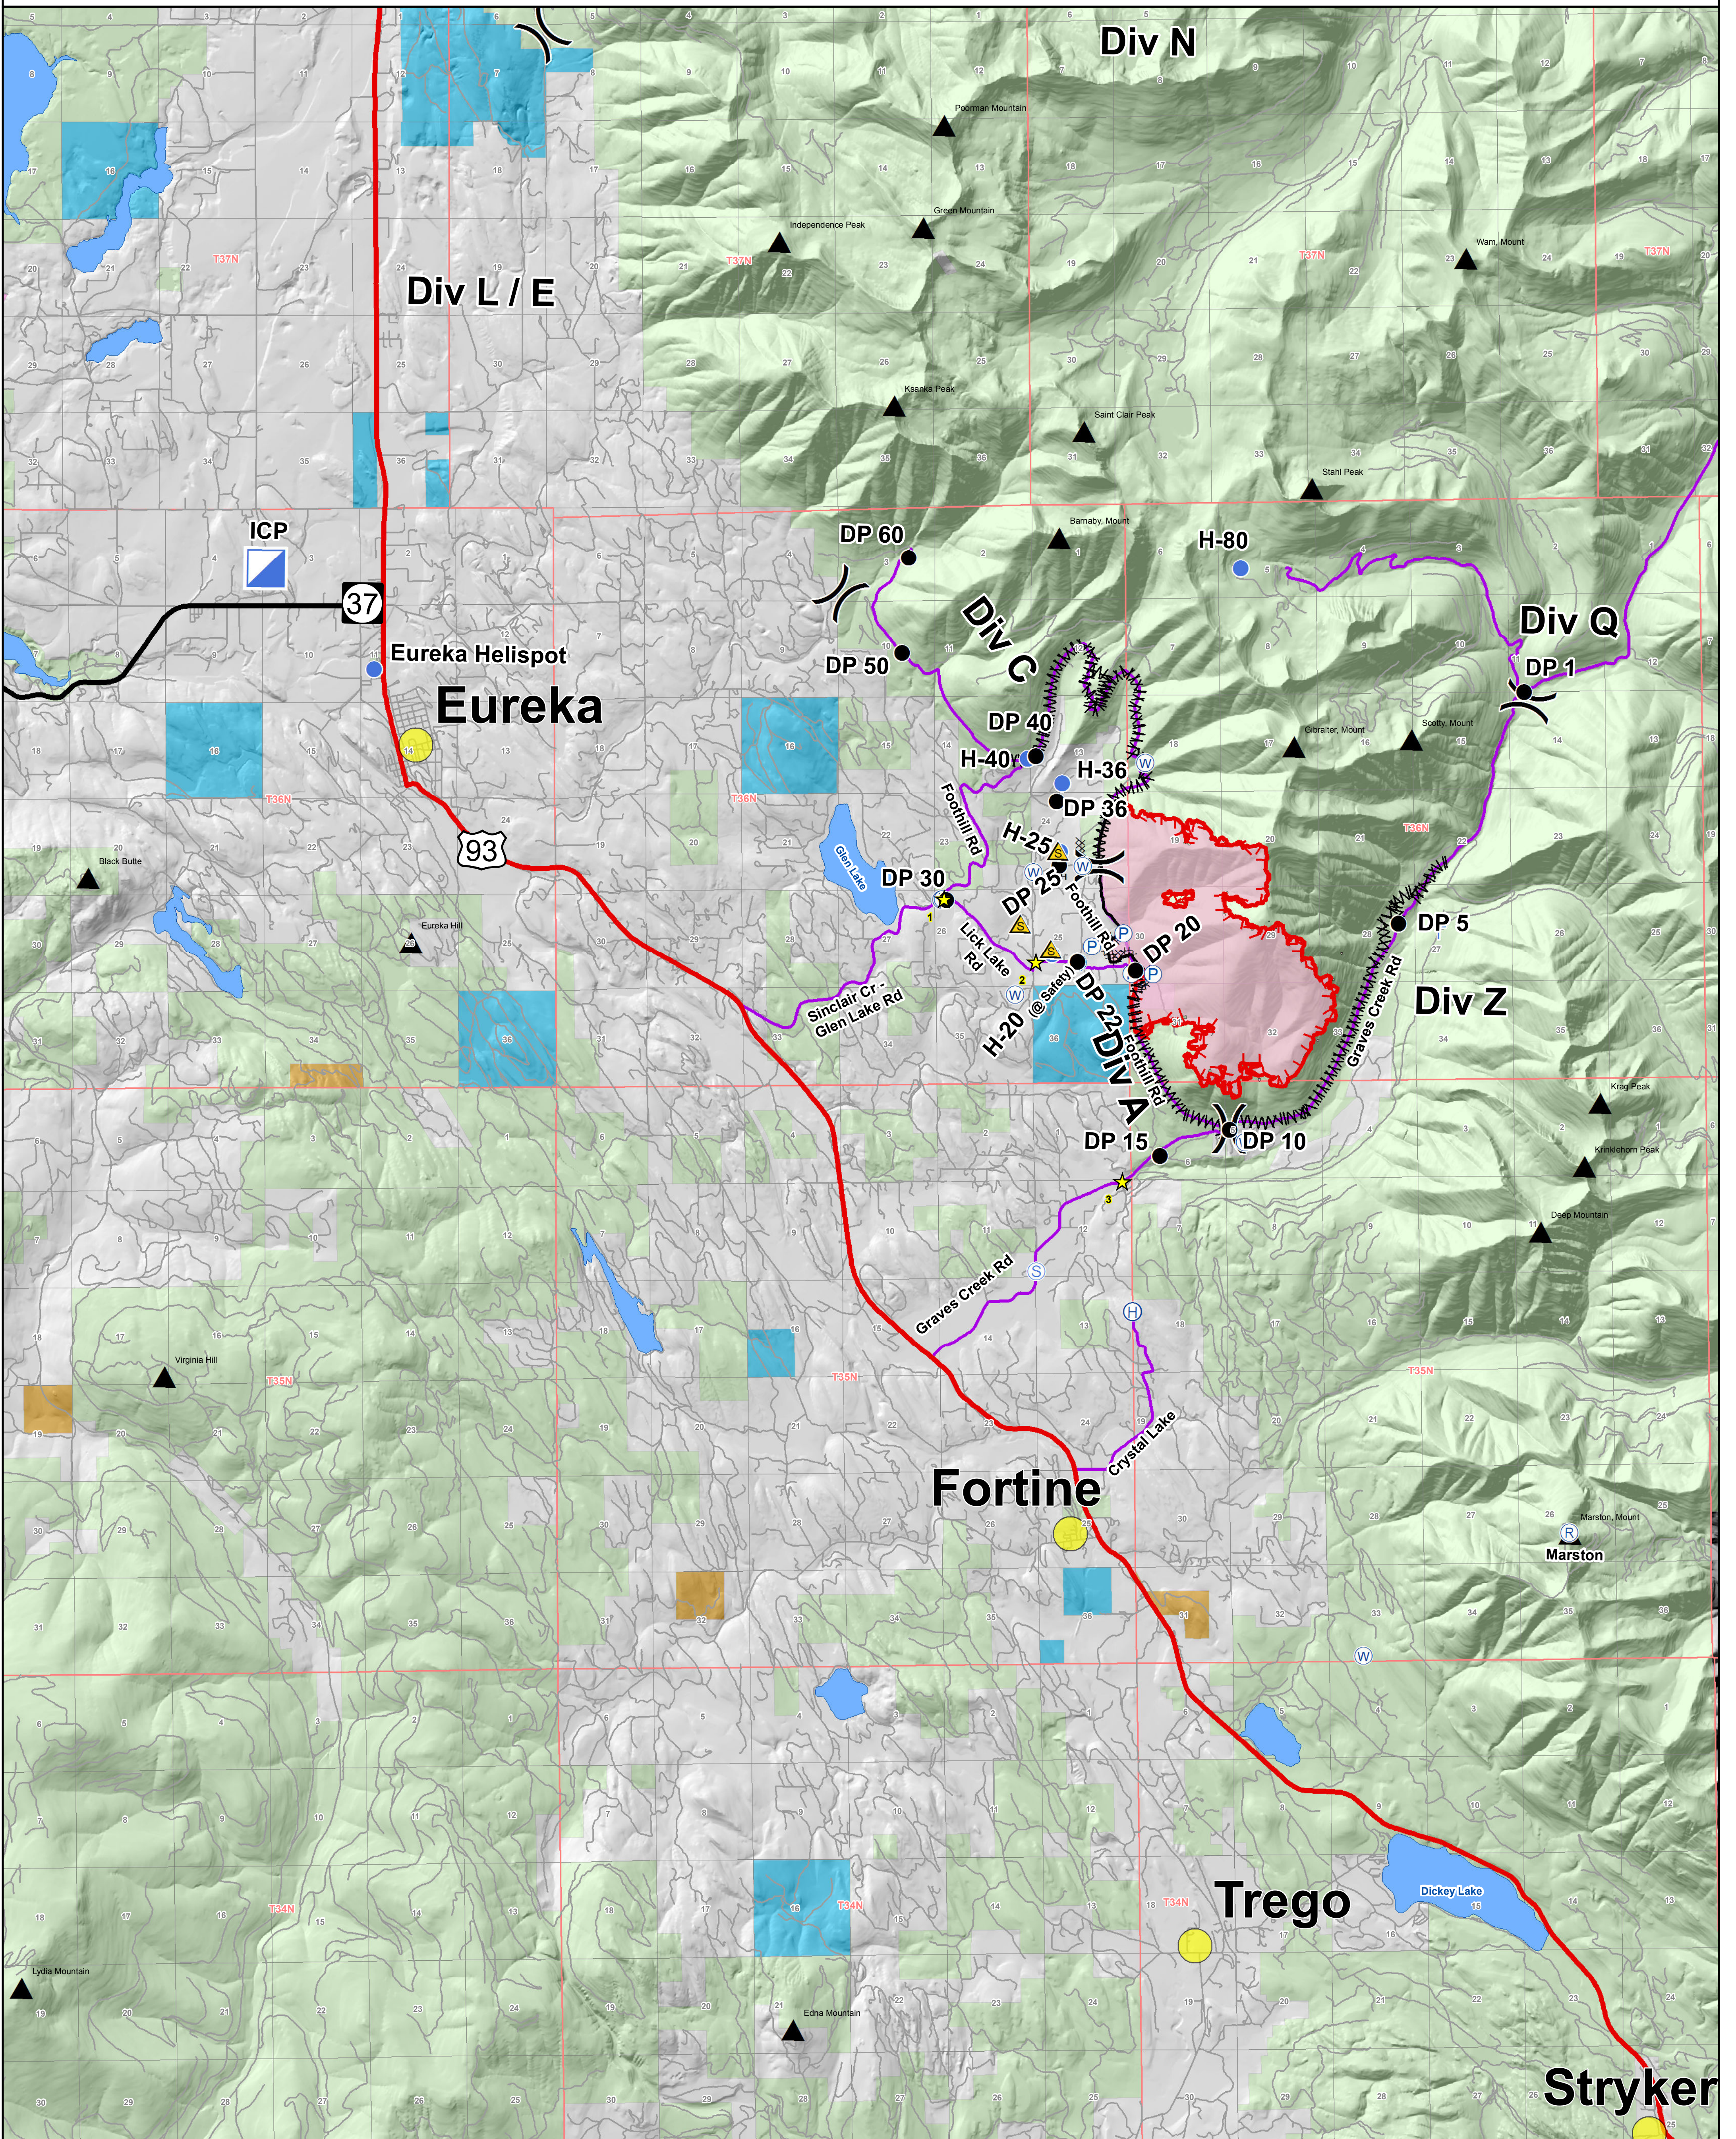

Travel

Gibraltar Ridge Fire
MT-KNF-000161

	FS		US Hwy or Route		Drop Point		Pump		Uncontrolled Fire Edge
	Corp of Eng		State Hwy		Helibase		Repeater		Completed Dozer Line
	MT State		Primary Travel Route		Helispot		Safety Zone		Completed Line
	Plum Creek		Other Road		Incident Command Post		Staging Area		Hand Line
	Private		Cities		Lookout		Water Source		Line Break Completed
	Water				Checkpoints				

Miles
0 0.5 1

Containment: 12%
Fire Size: 2652
acres as of
8/16/2017 @ 2219