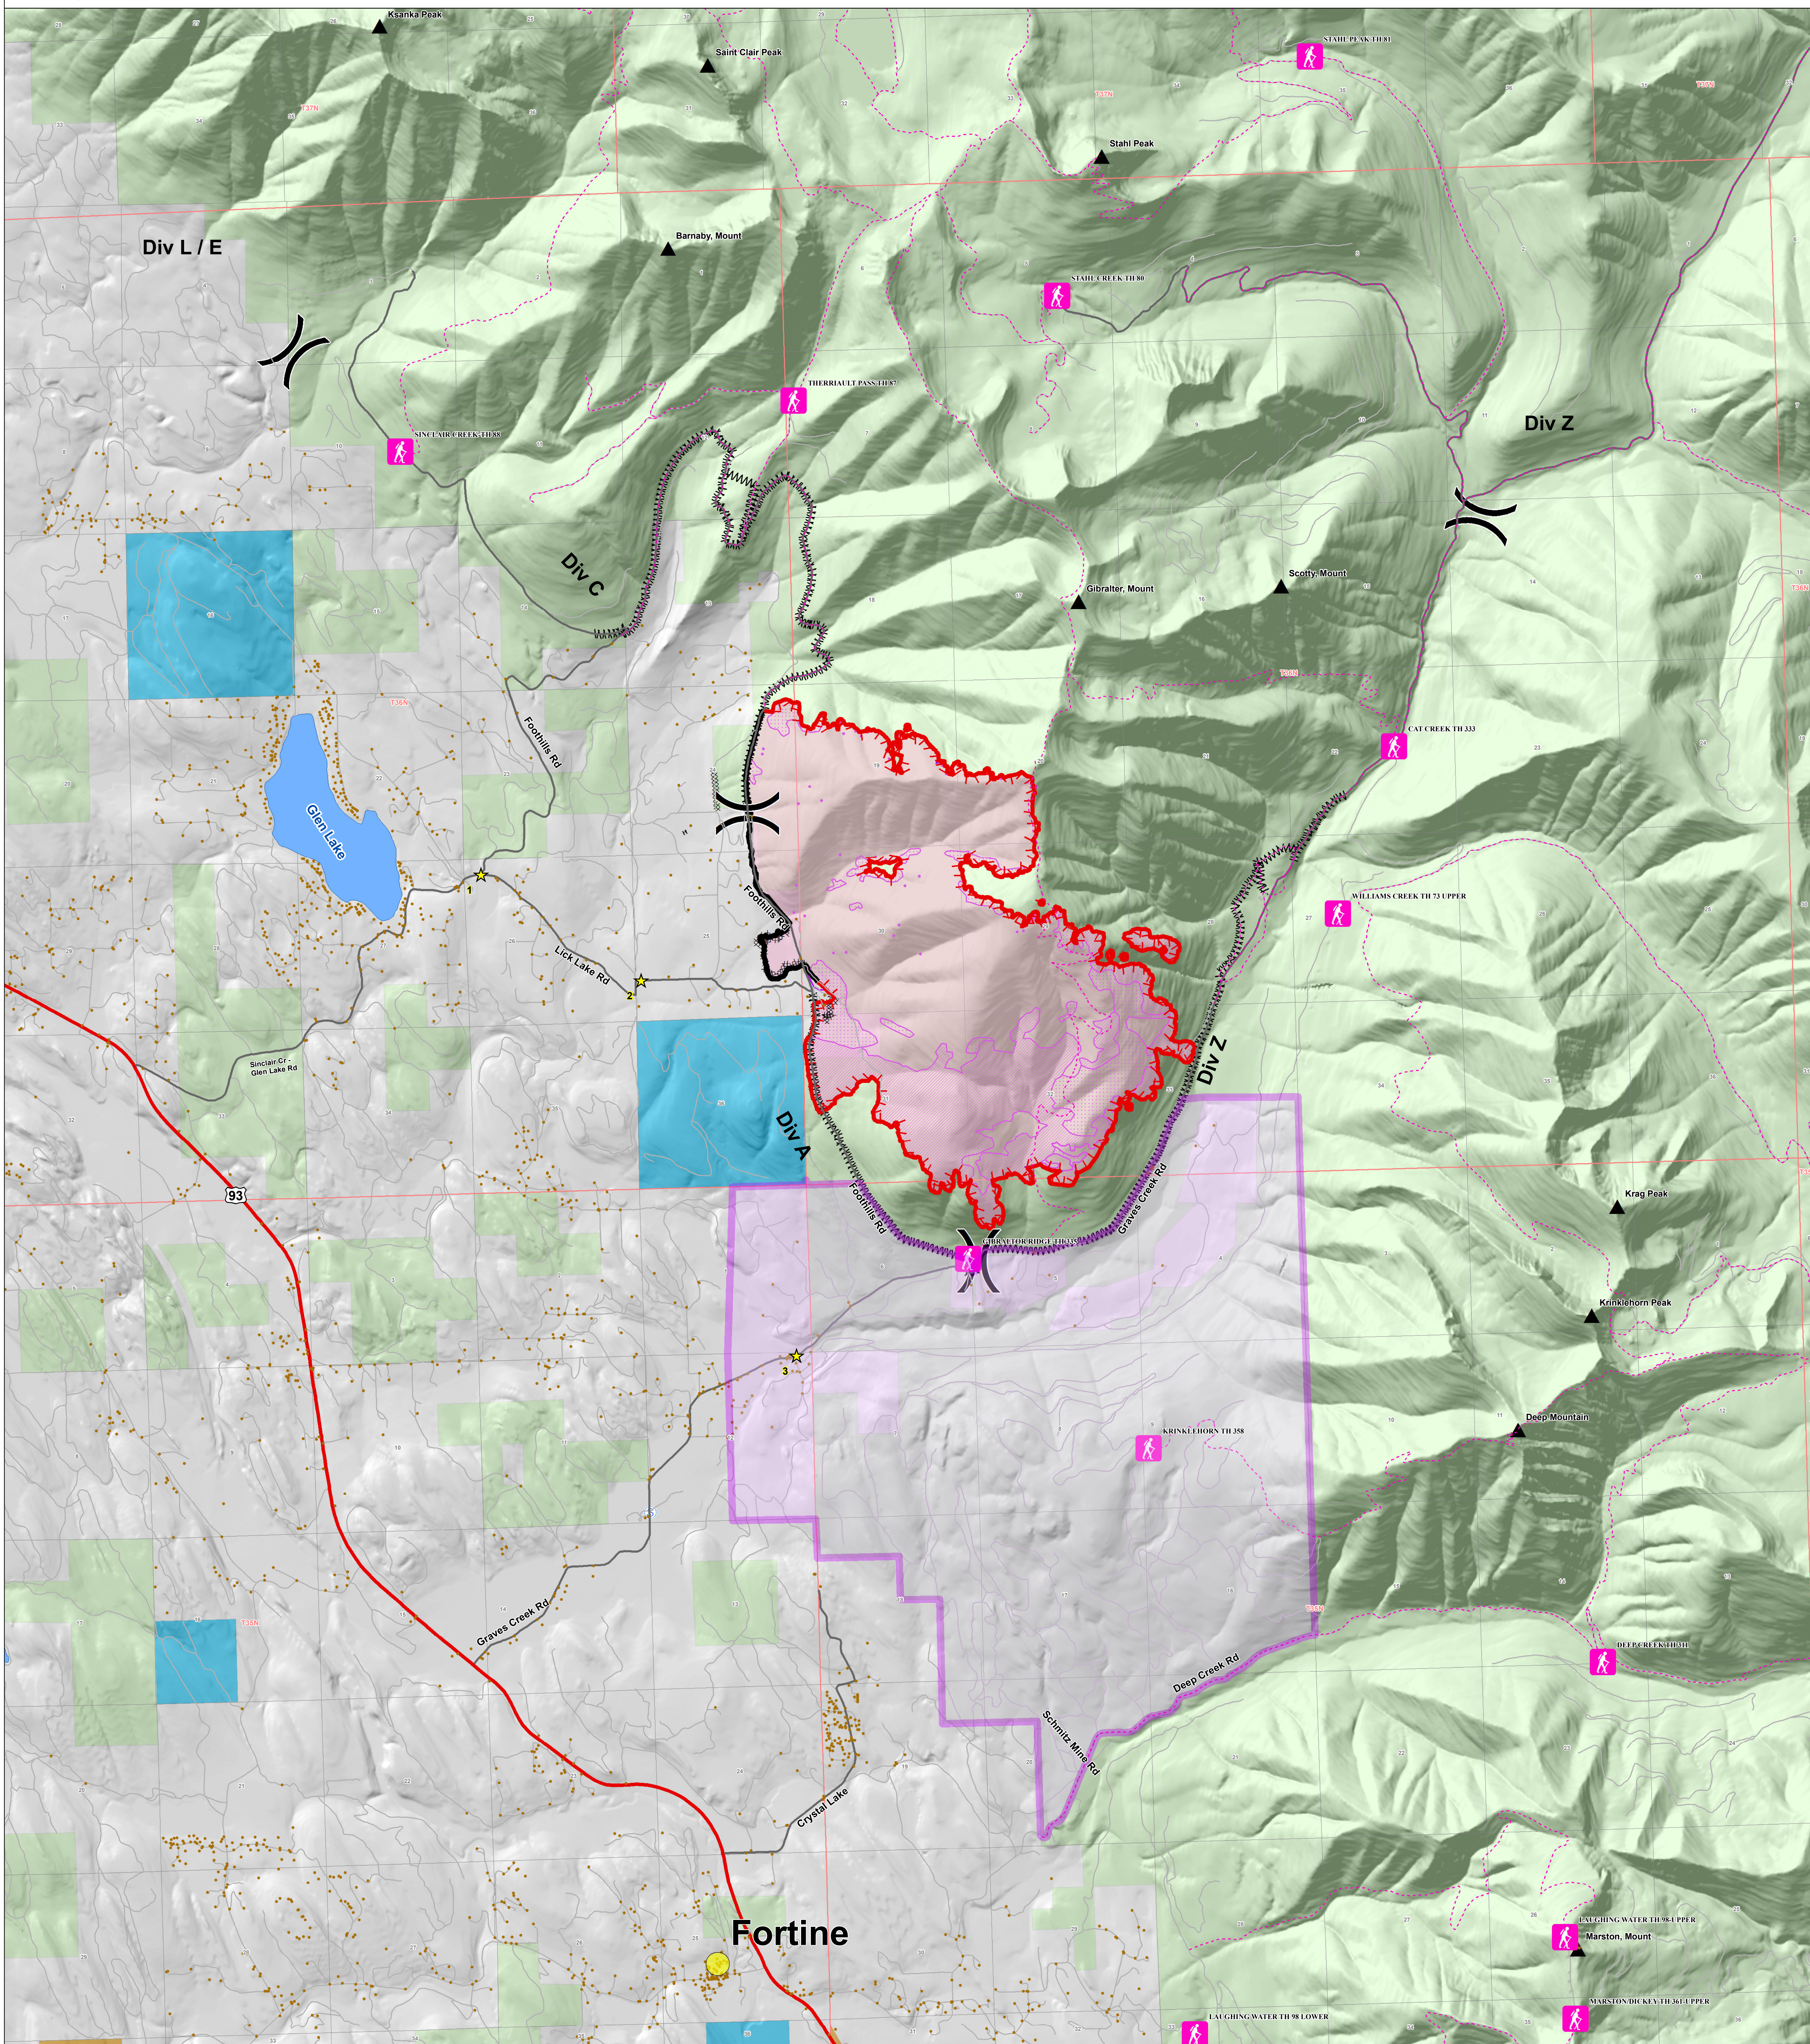

Information

Gibraltar Ridge Fire
MT-KNF-000161

FS	Cities	Trailhead	US Hwy or Route	Uncontrolled Fire Edge	Staging Area	IR Perimeter
MT State	Checkpoints	Trails	Primary Travel Route	Completed Dozer Line	IR Intense Heat	IR Intense Heat
Plum Creek	Structure	Other Road	Completed Line	Hand Line	IR Scattered Heat	
Private	Mtn. top	Line Break Completed				
Temp Closure						

Containment: 13%
Fire Size: 2884
acres as of
8/18/2017 @ 2216

IR flown @ 2216 on 8/18/2017
 IR Acres: 2864 acres

Miles
 0.5 1 2