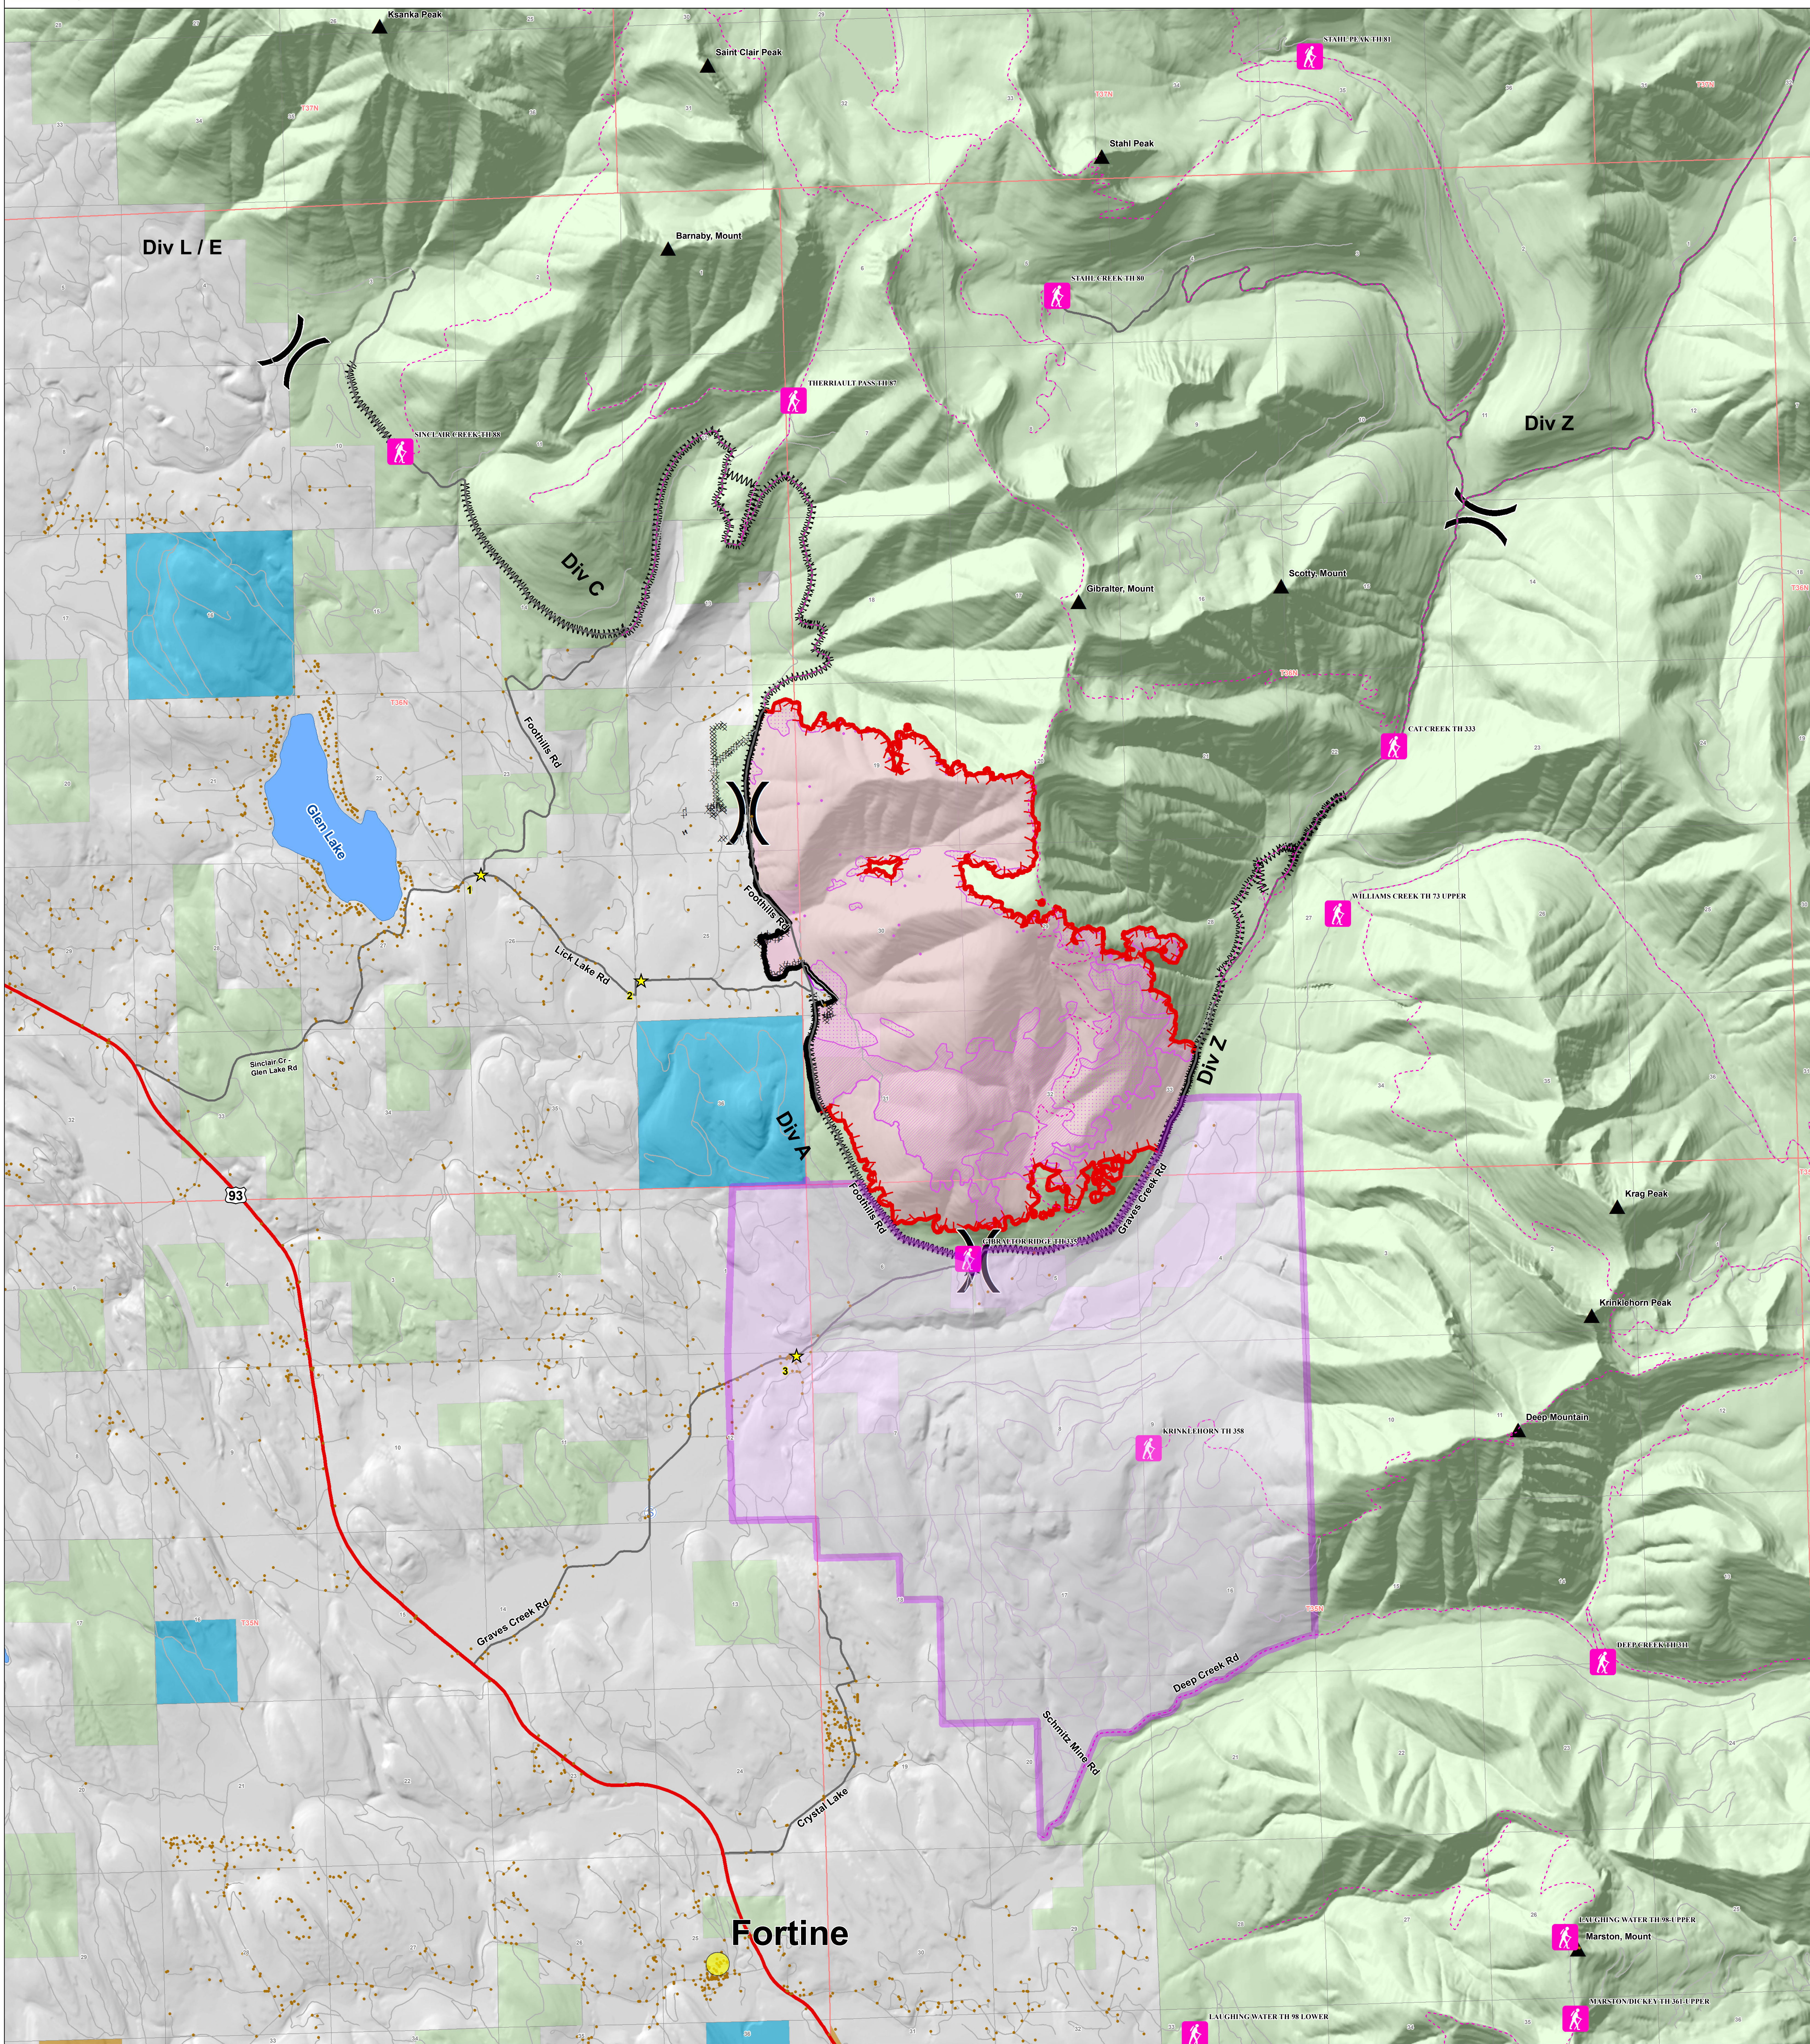

Information

Gibraltar Ridge Fire
MT-KNF-000161

FS	Cities	Trailhead	US Hwy or Route	Uncontrolled Fire Edge	Staging Area
MT State	Checkpoints	Trails	Primary Travel Route	Completed Dozer Line	
Plum Creek	Structure	Other Road	Completed Line	Hand Line	
Private	Mtn. top	Line Break Completed			
Temp Closure					

Containment: 19%
Fire Size: 3270
acres as of
8/19/2017 @ 2107

Miles
 0 0.5 1 2