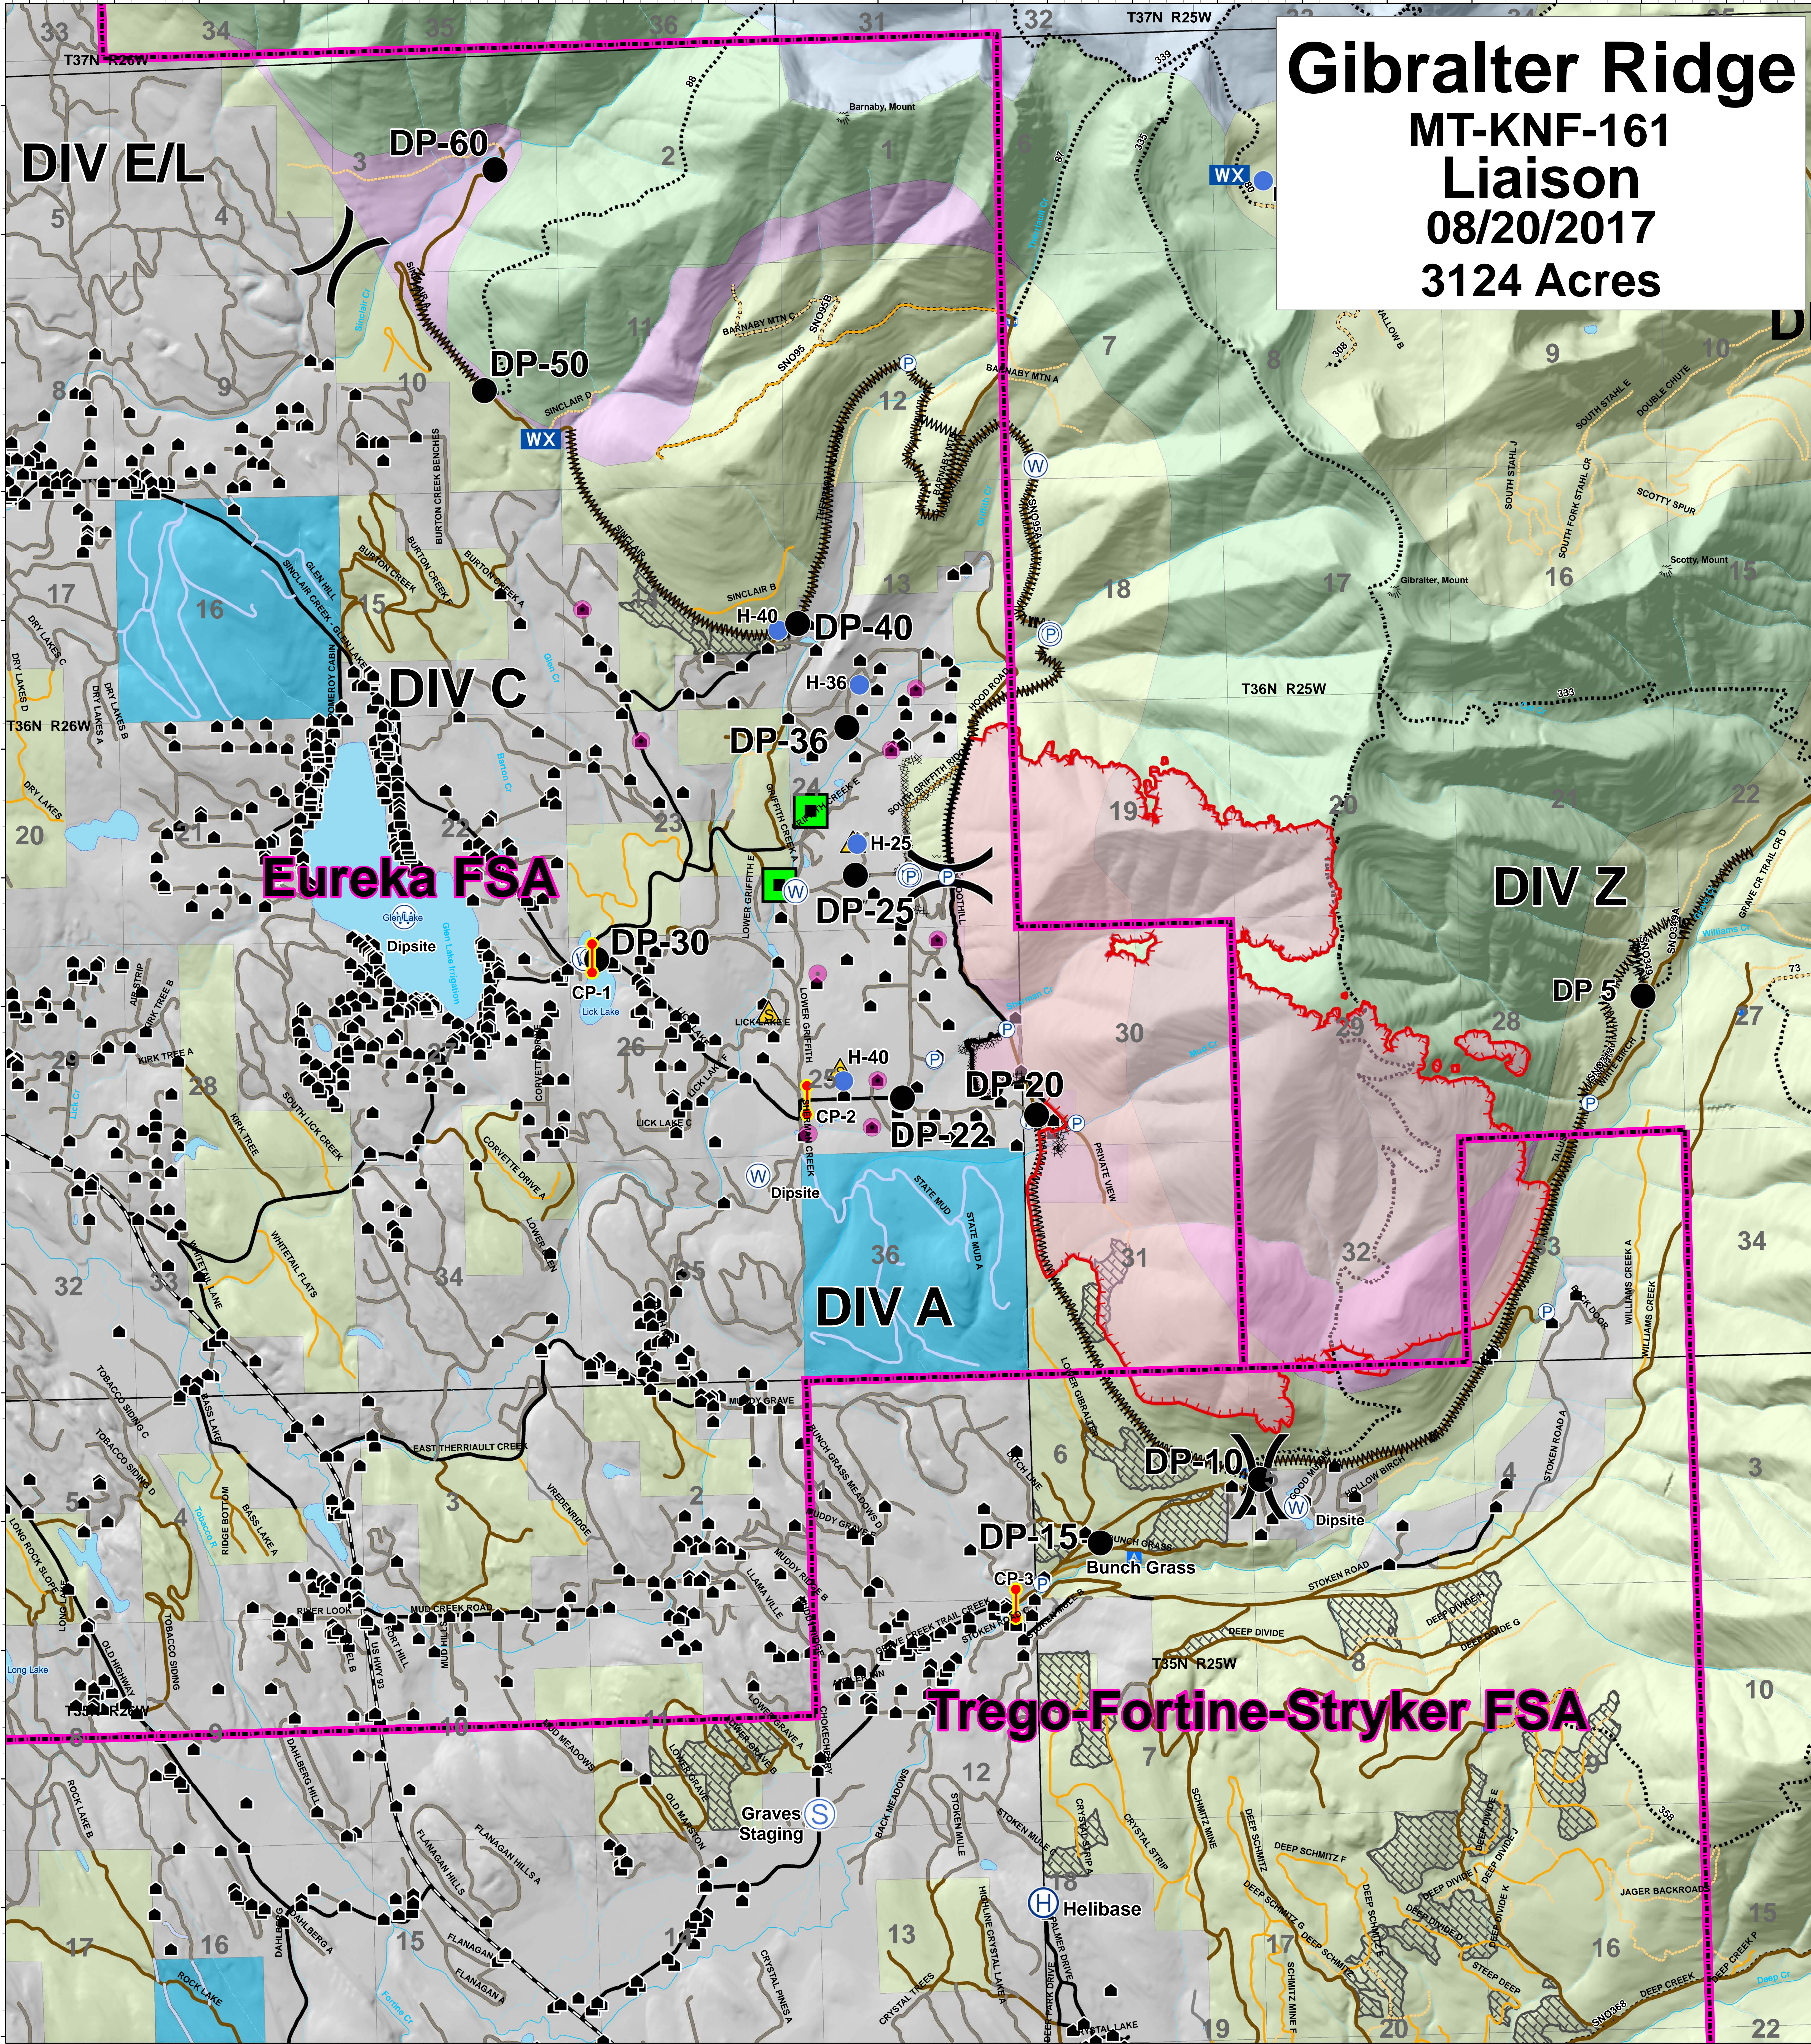

Gibraltar Ridge

MT-KNF-161
Liaison
08/20/2017
3124 Acres

Legend

- | | | | | |
|----------------|---------------------|------------------------|------------------------|----------------------|
| Roads | Structures | Timber Sale | Uncontrolled Fire Edge | LEO Checkpoints |
| County | Peaks | Ten Lakes Scenic Area | Completed Line | Evacuated Occupied |
| Local, Private | Lookouts | Recommended Wilderness | Completed Dozer Line | Wooden Bridge |
| State Highways | Developed Rec Sites | Wilderness Study Area | Line Break Completed | Fire District Bndrys |
| State Lands | Trailheads | OWNER | Division | Lookout |
| Forest Roads | Campground | FS | Drop Point | |
| Open | Picnic Site | MT State | Helibase | |
| Gated | Lookout/Cabin | Private | Helispot | |
| Barriered | Lake | Plum Creek | Staging Area | |
| Impassible | Major Stream | | Safety Zone | |
| Trails | Intermittent Stream | | Spot Fire | |
| | | | Water Source | |