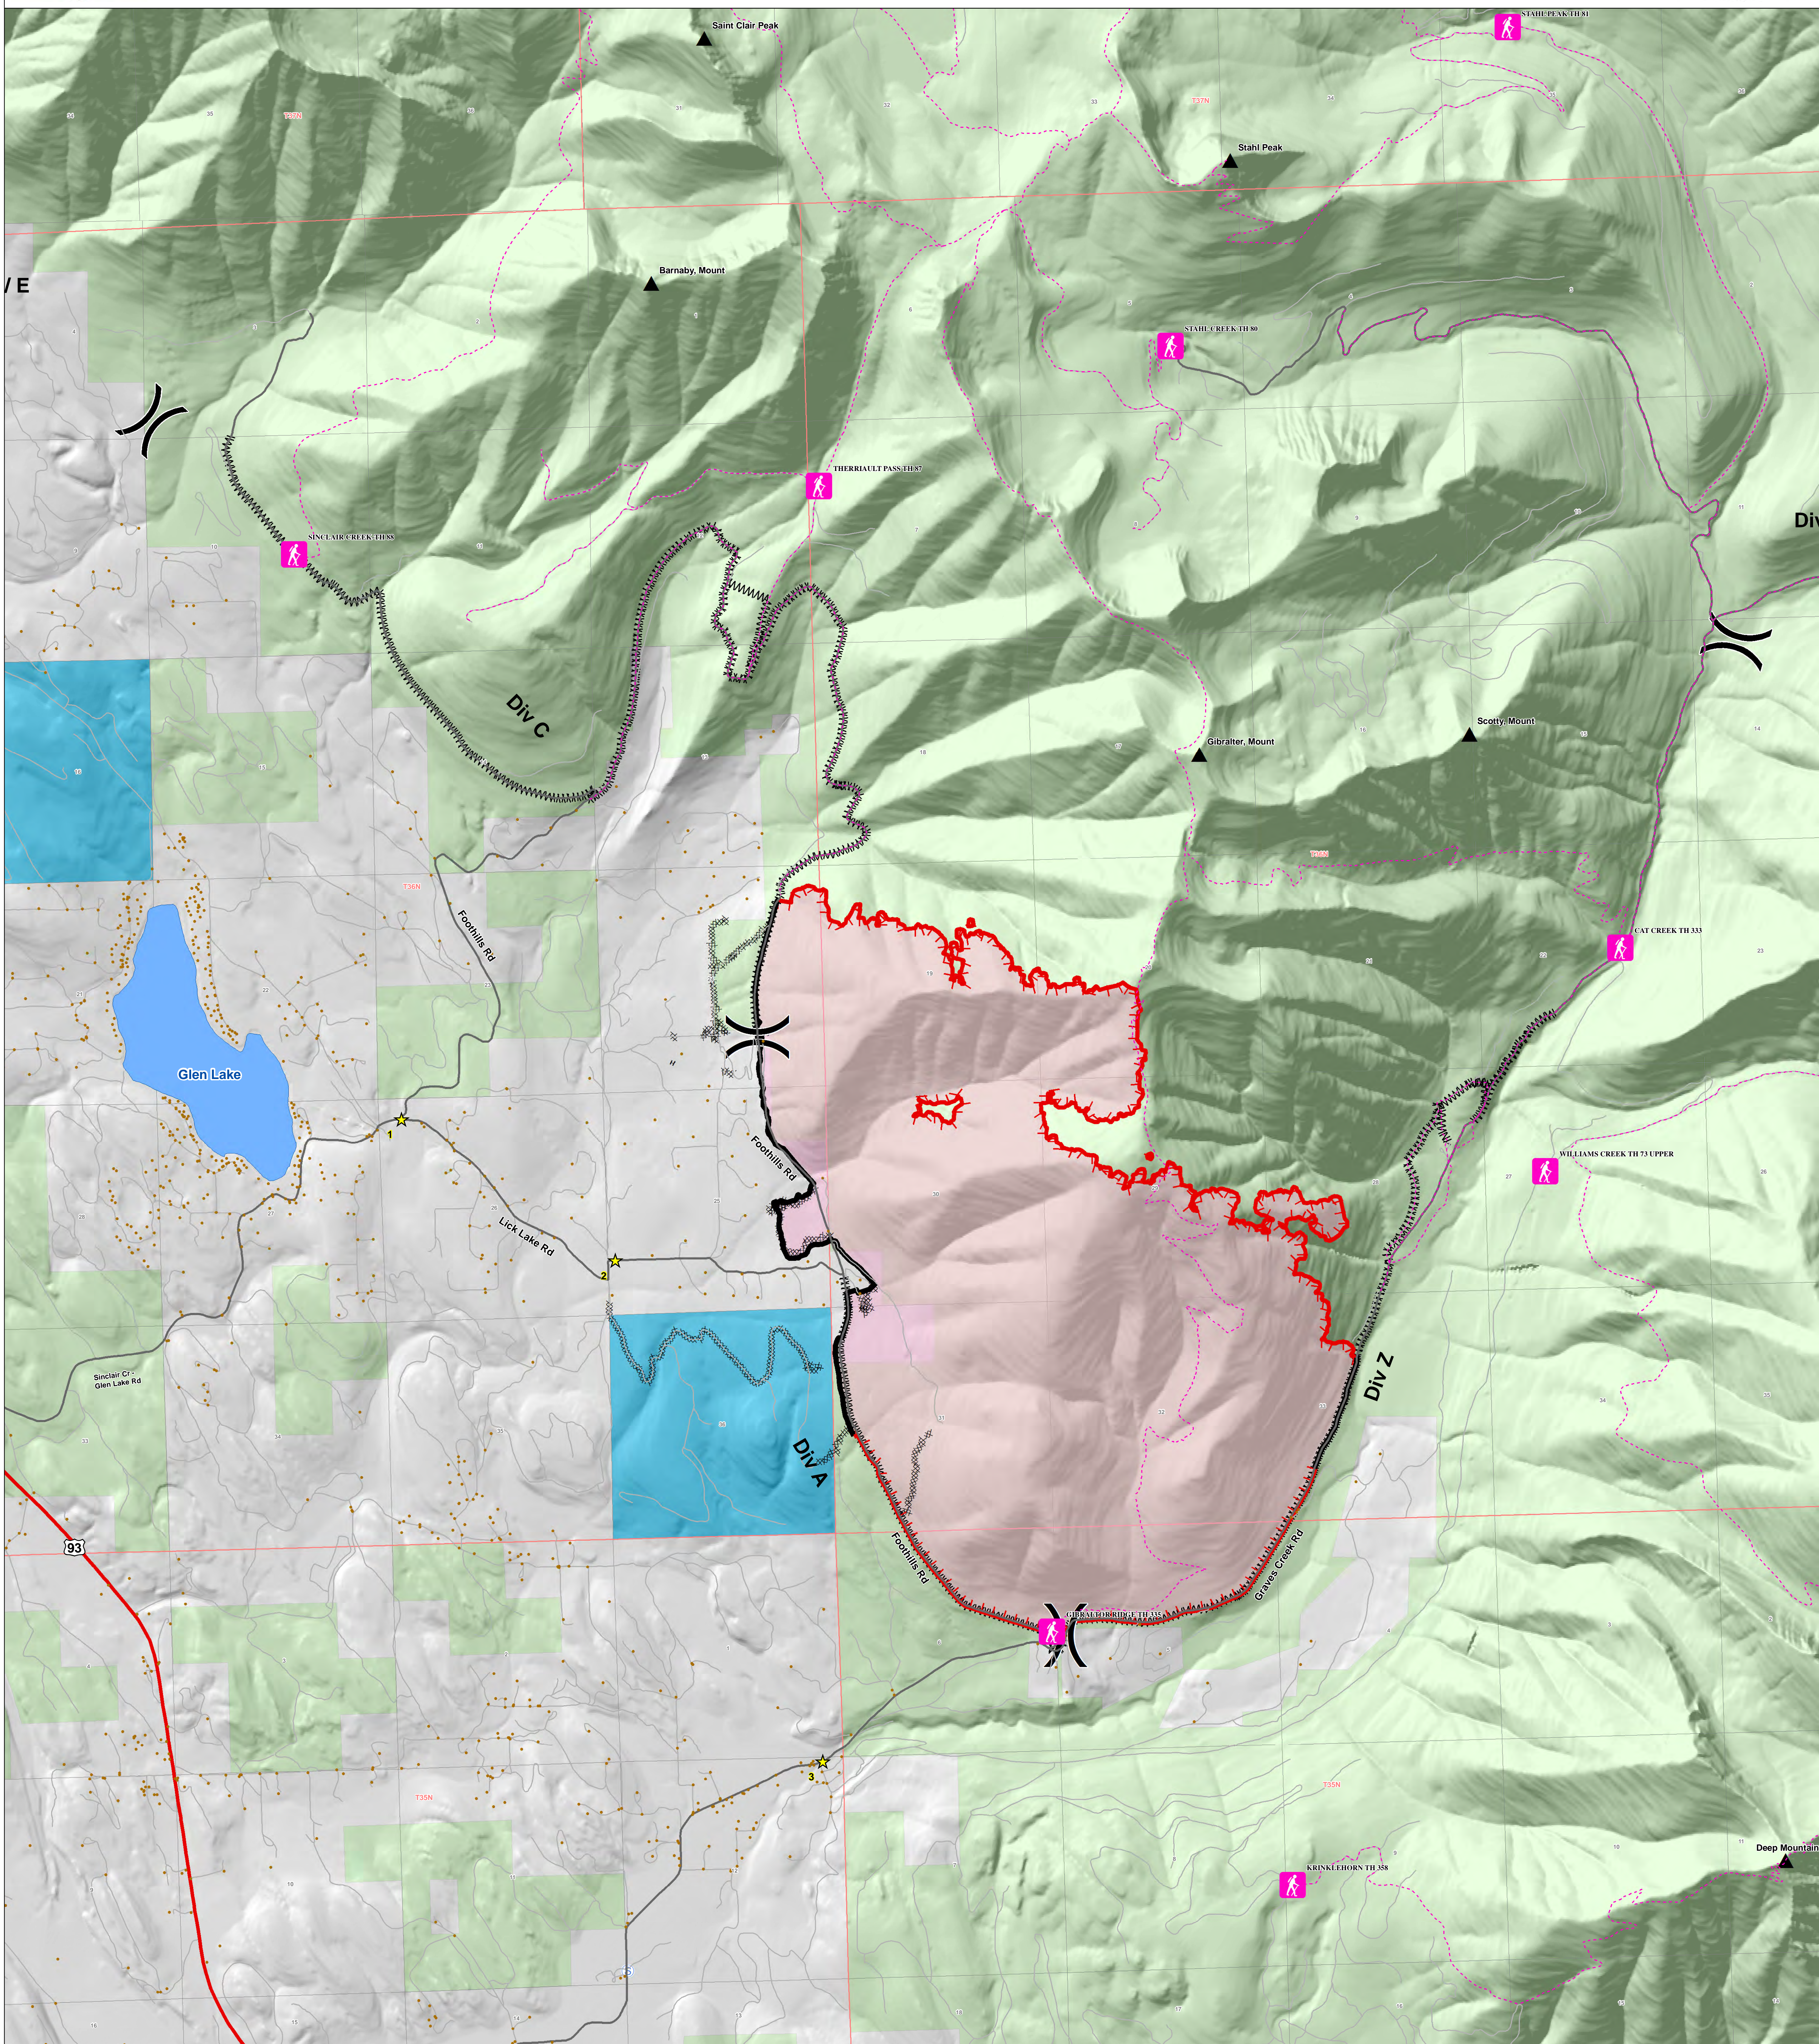

Information

Gibraltar Ridge Fire
MT-KNF-000161

	FS		Checkpoints		Trailhead		US Hwy or Route		Uncontrolled Fire Edge		Hand Line
	MT State		Structure		Trails		Primary Travel Route		Completed Dozer Line		Line Break Completed
	Private		Mtn. top		Completed Line		Staging Area				

Containment: 19%
Fire Size: 3554
acres as of
8/20/2017 @ 2232