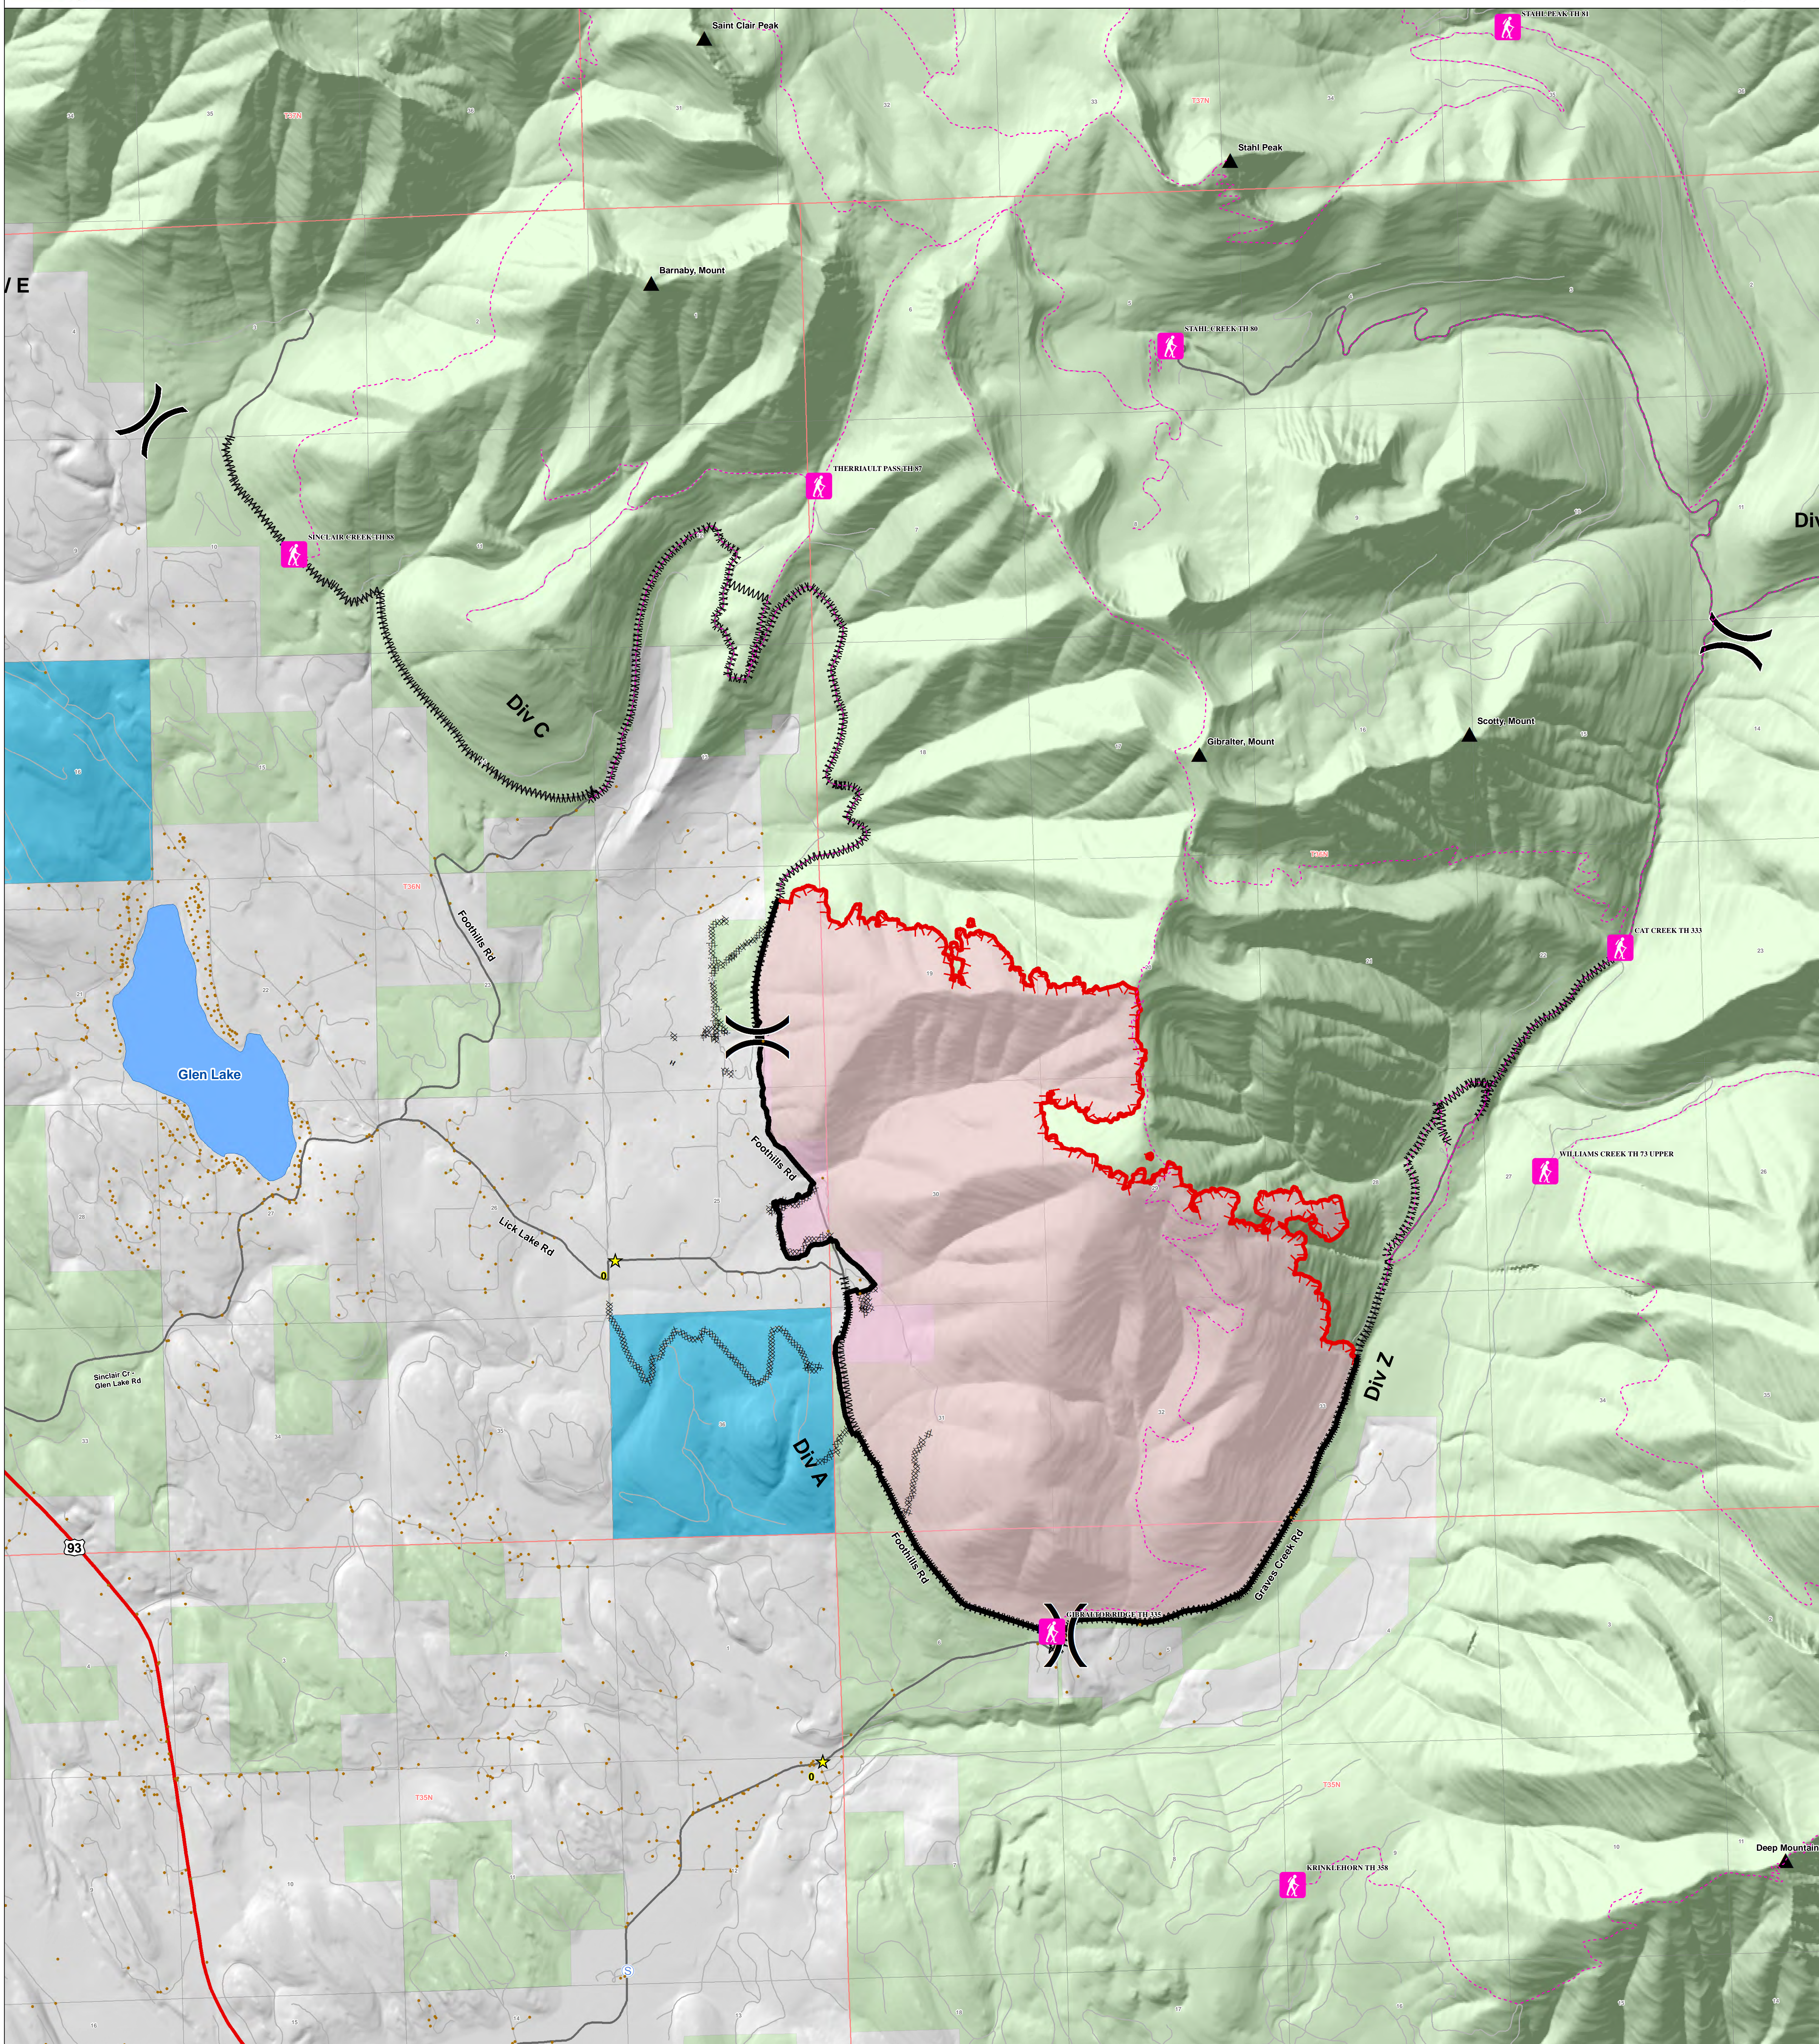

# Information

Gibraltar Ridge Fire  
MT-KNF-000161

	FS		Checkpoints		Trailhead		US Hwy or Route		Uncontrolled Fire Edge		Hand Line
	MT State		Structure		Trails		Primary Travel Route		Completed Dozer Line		Line Break Completed
	Private		Mtn. top		Completed Line		Staging Area				

**Containment: 41%**  
**Fire Size: 3564**  
**acres as of**  
**8/22/2017 @ 0930**