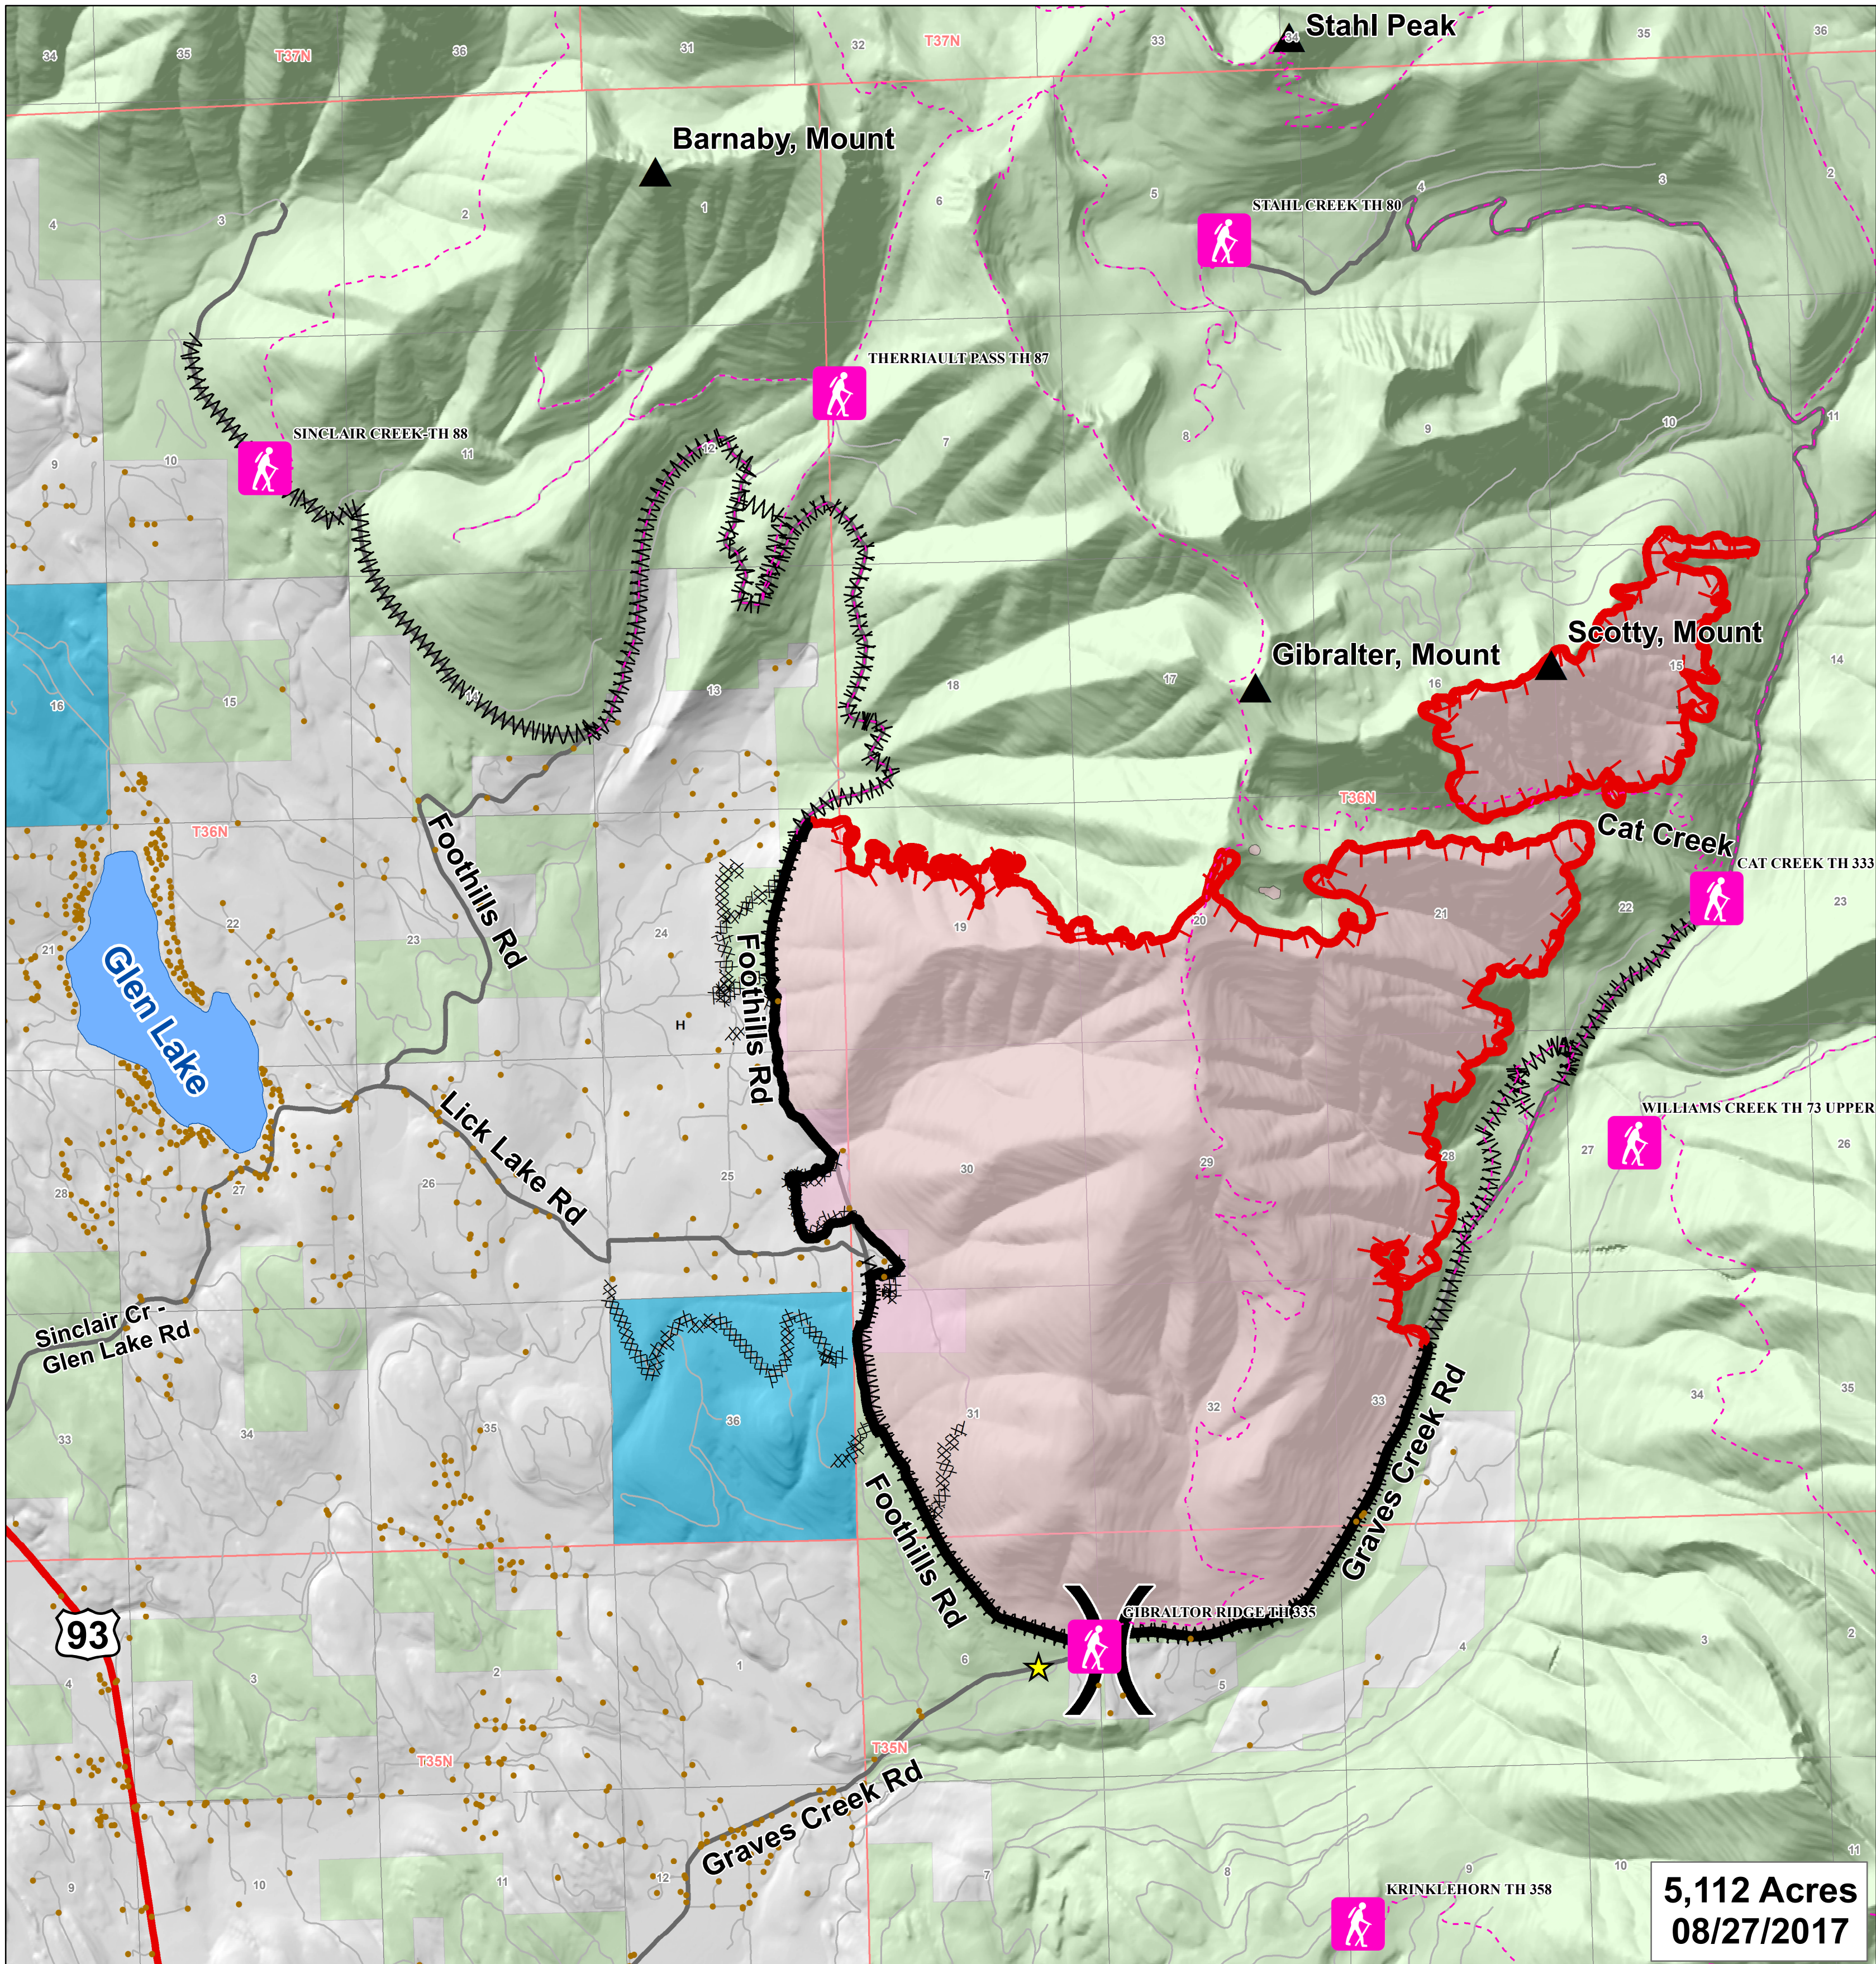

Information

Gibraltar Ridge Fire

MT-KNF-000161

Kootenai
Interagency
Type 3
Team

	FS		Checkpoints		Trailhead		US Hwy or Route		Uncontrolled Fire Edge		H · H · H · H	Hand Line
	MT State		Structure		Trails		Primary Travel Route		Completed Dozer Line		Line Break Completed	
	Private		Mtn Top				Other Road		Completed Line			

Miles
0 0.25 0.5 1