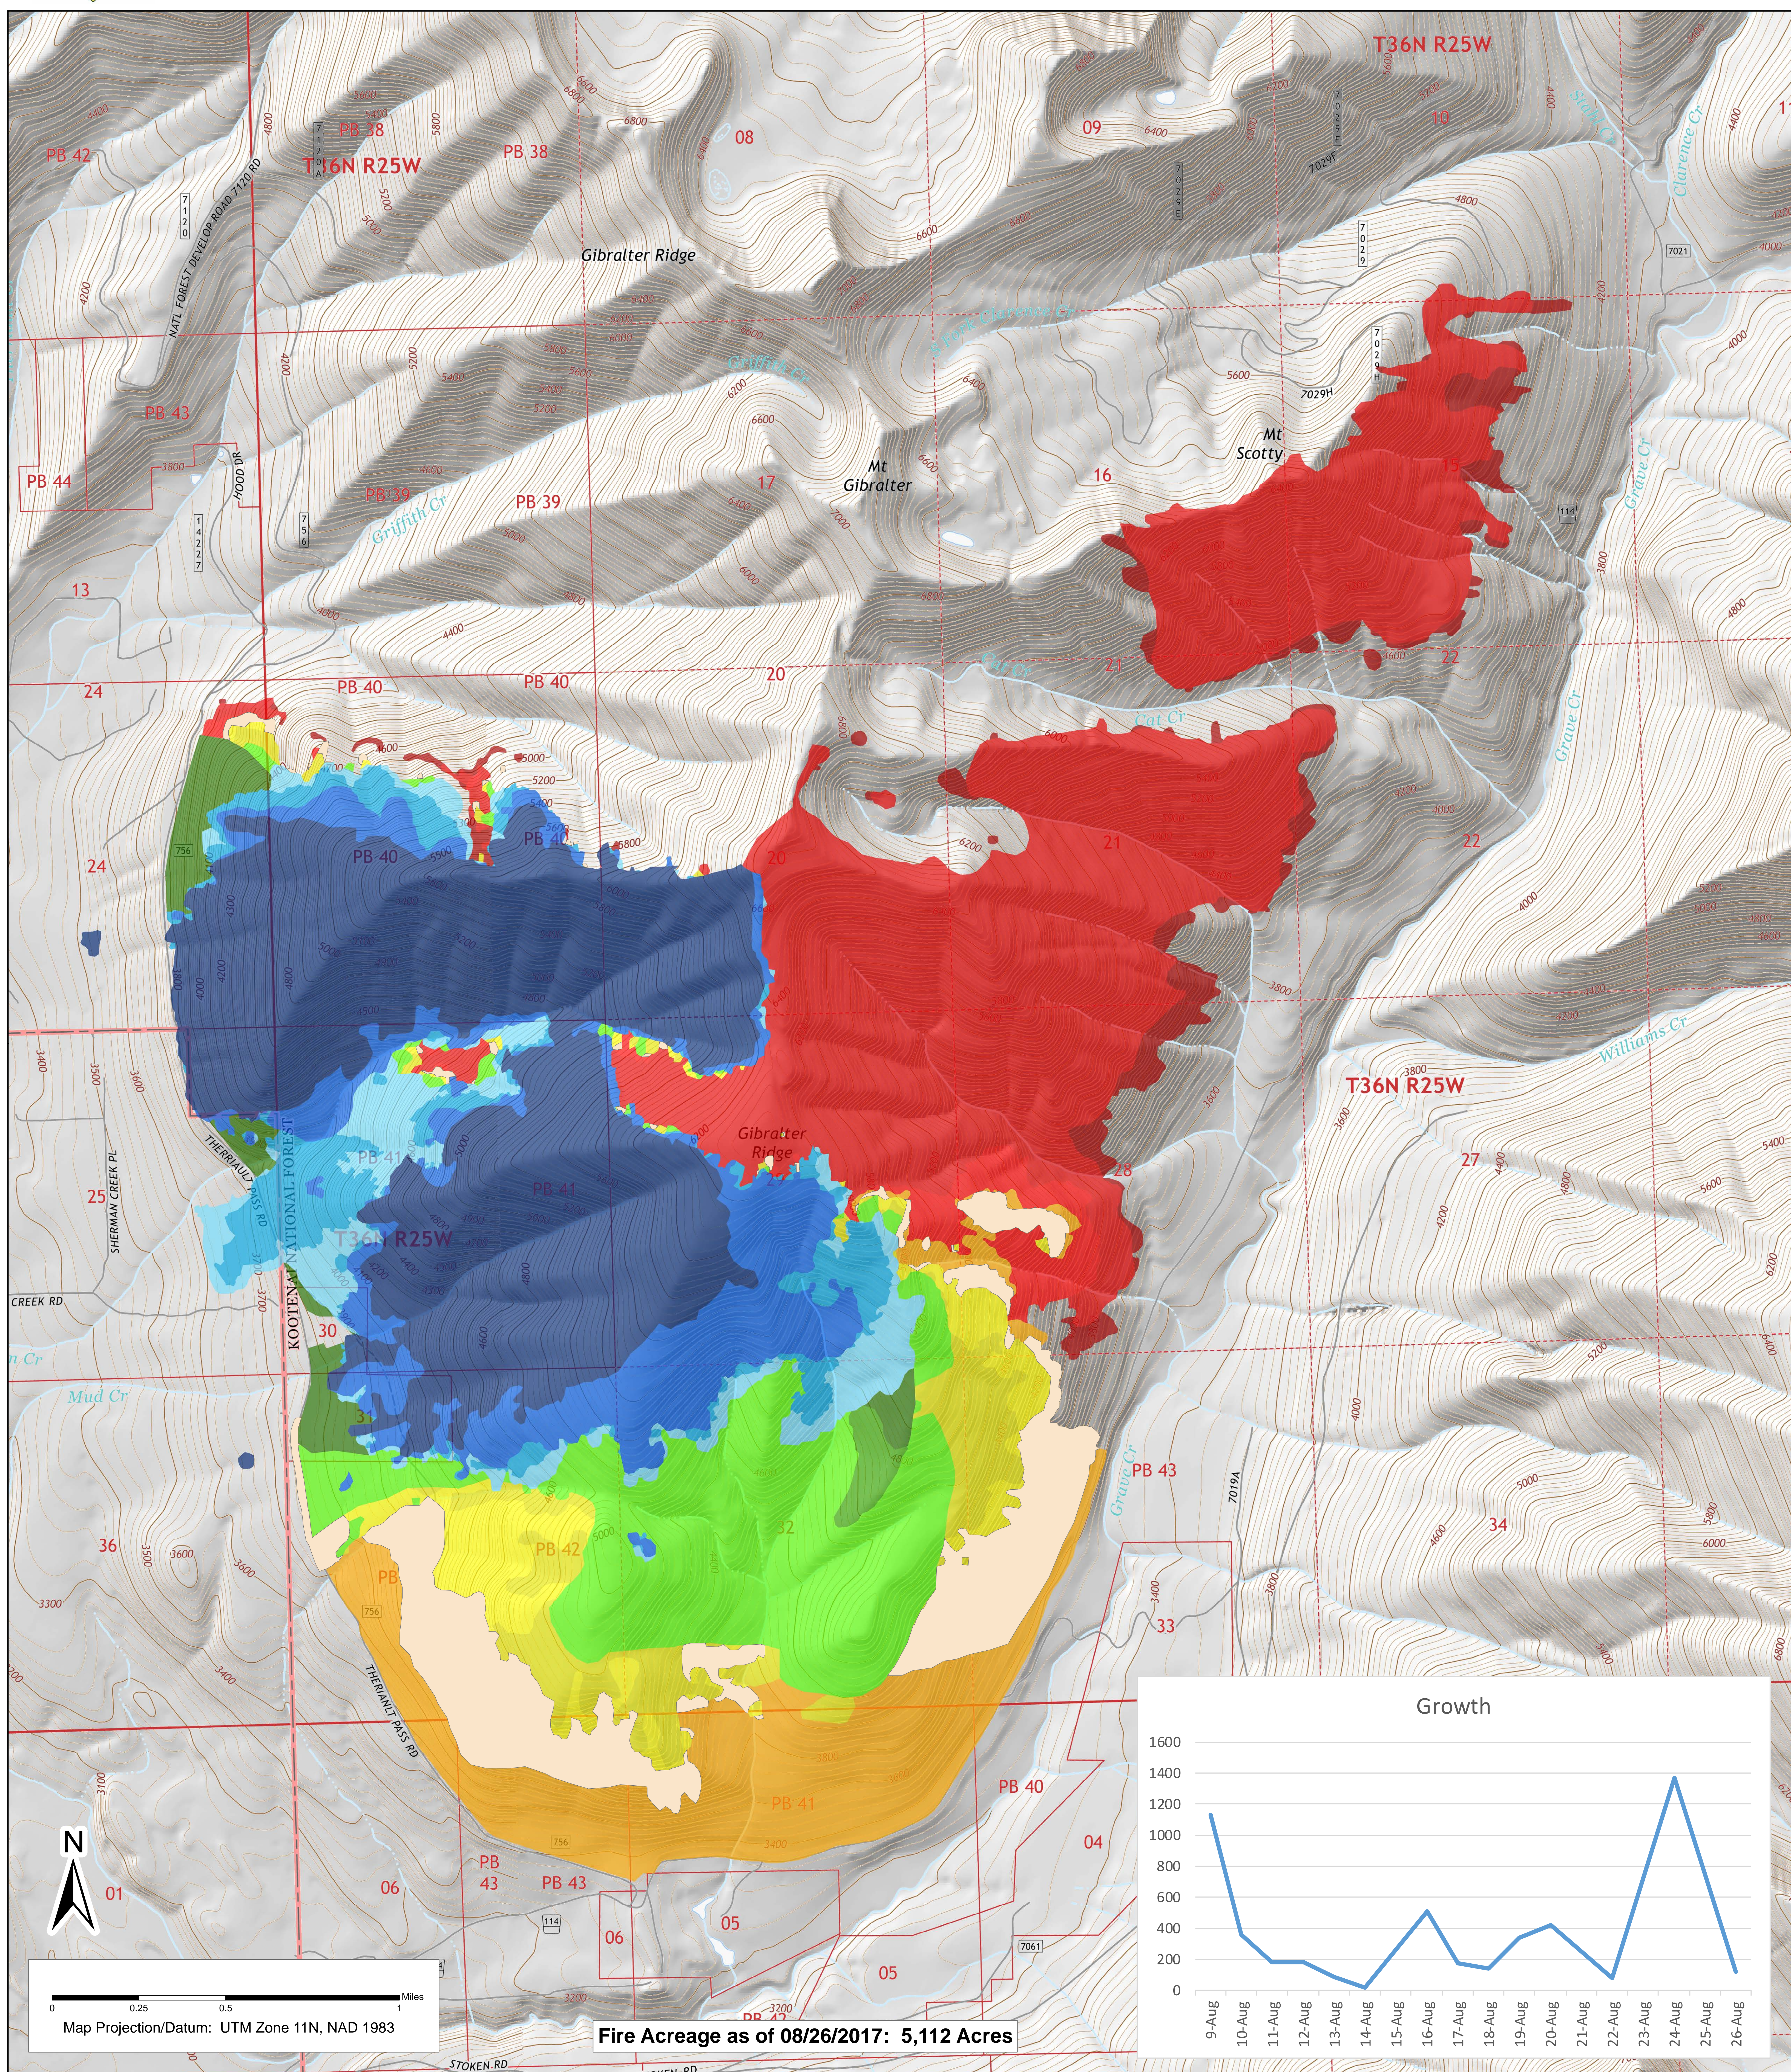

Fire Progression

Gibraltar Ridge Fire
MT-KNF-000161

Daily Fire Growth

- 20170826: 118 ac
 ■ 20170819: 340 ac
 ■ 20170814: 22 ac
 ■ 20170810: 360 ac
- 20170824: 1,369 ac
 ■ 20170818: 140 ac
 ■ 20170813: 89 ac
 ■ 20170809: 1,134 ac
- 20170822: 80 ac
 ■ 20170817: 179 ac
 ■ 20170812: 181 ac
- 20170820: 421 ac
 ■ 20170816: 510 ac
 ■ 20170811: 181 ac

Fire Location