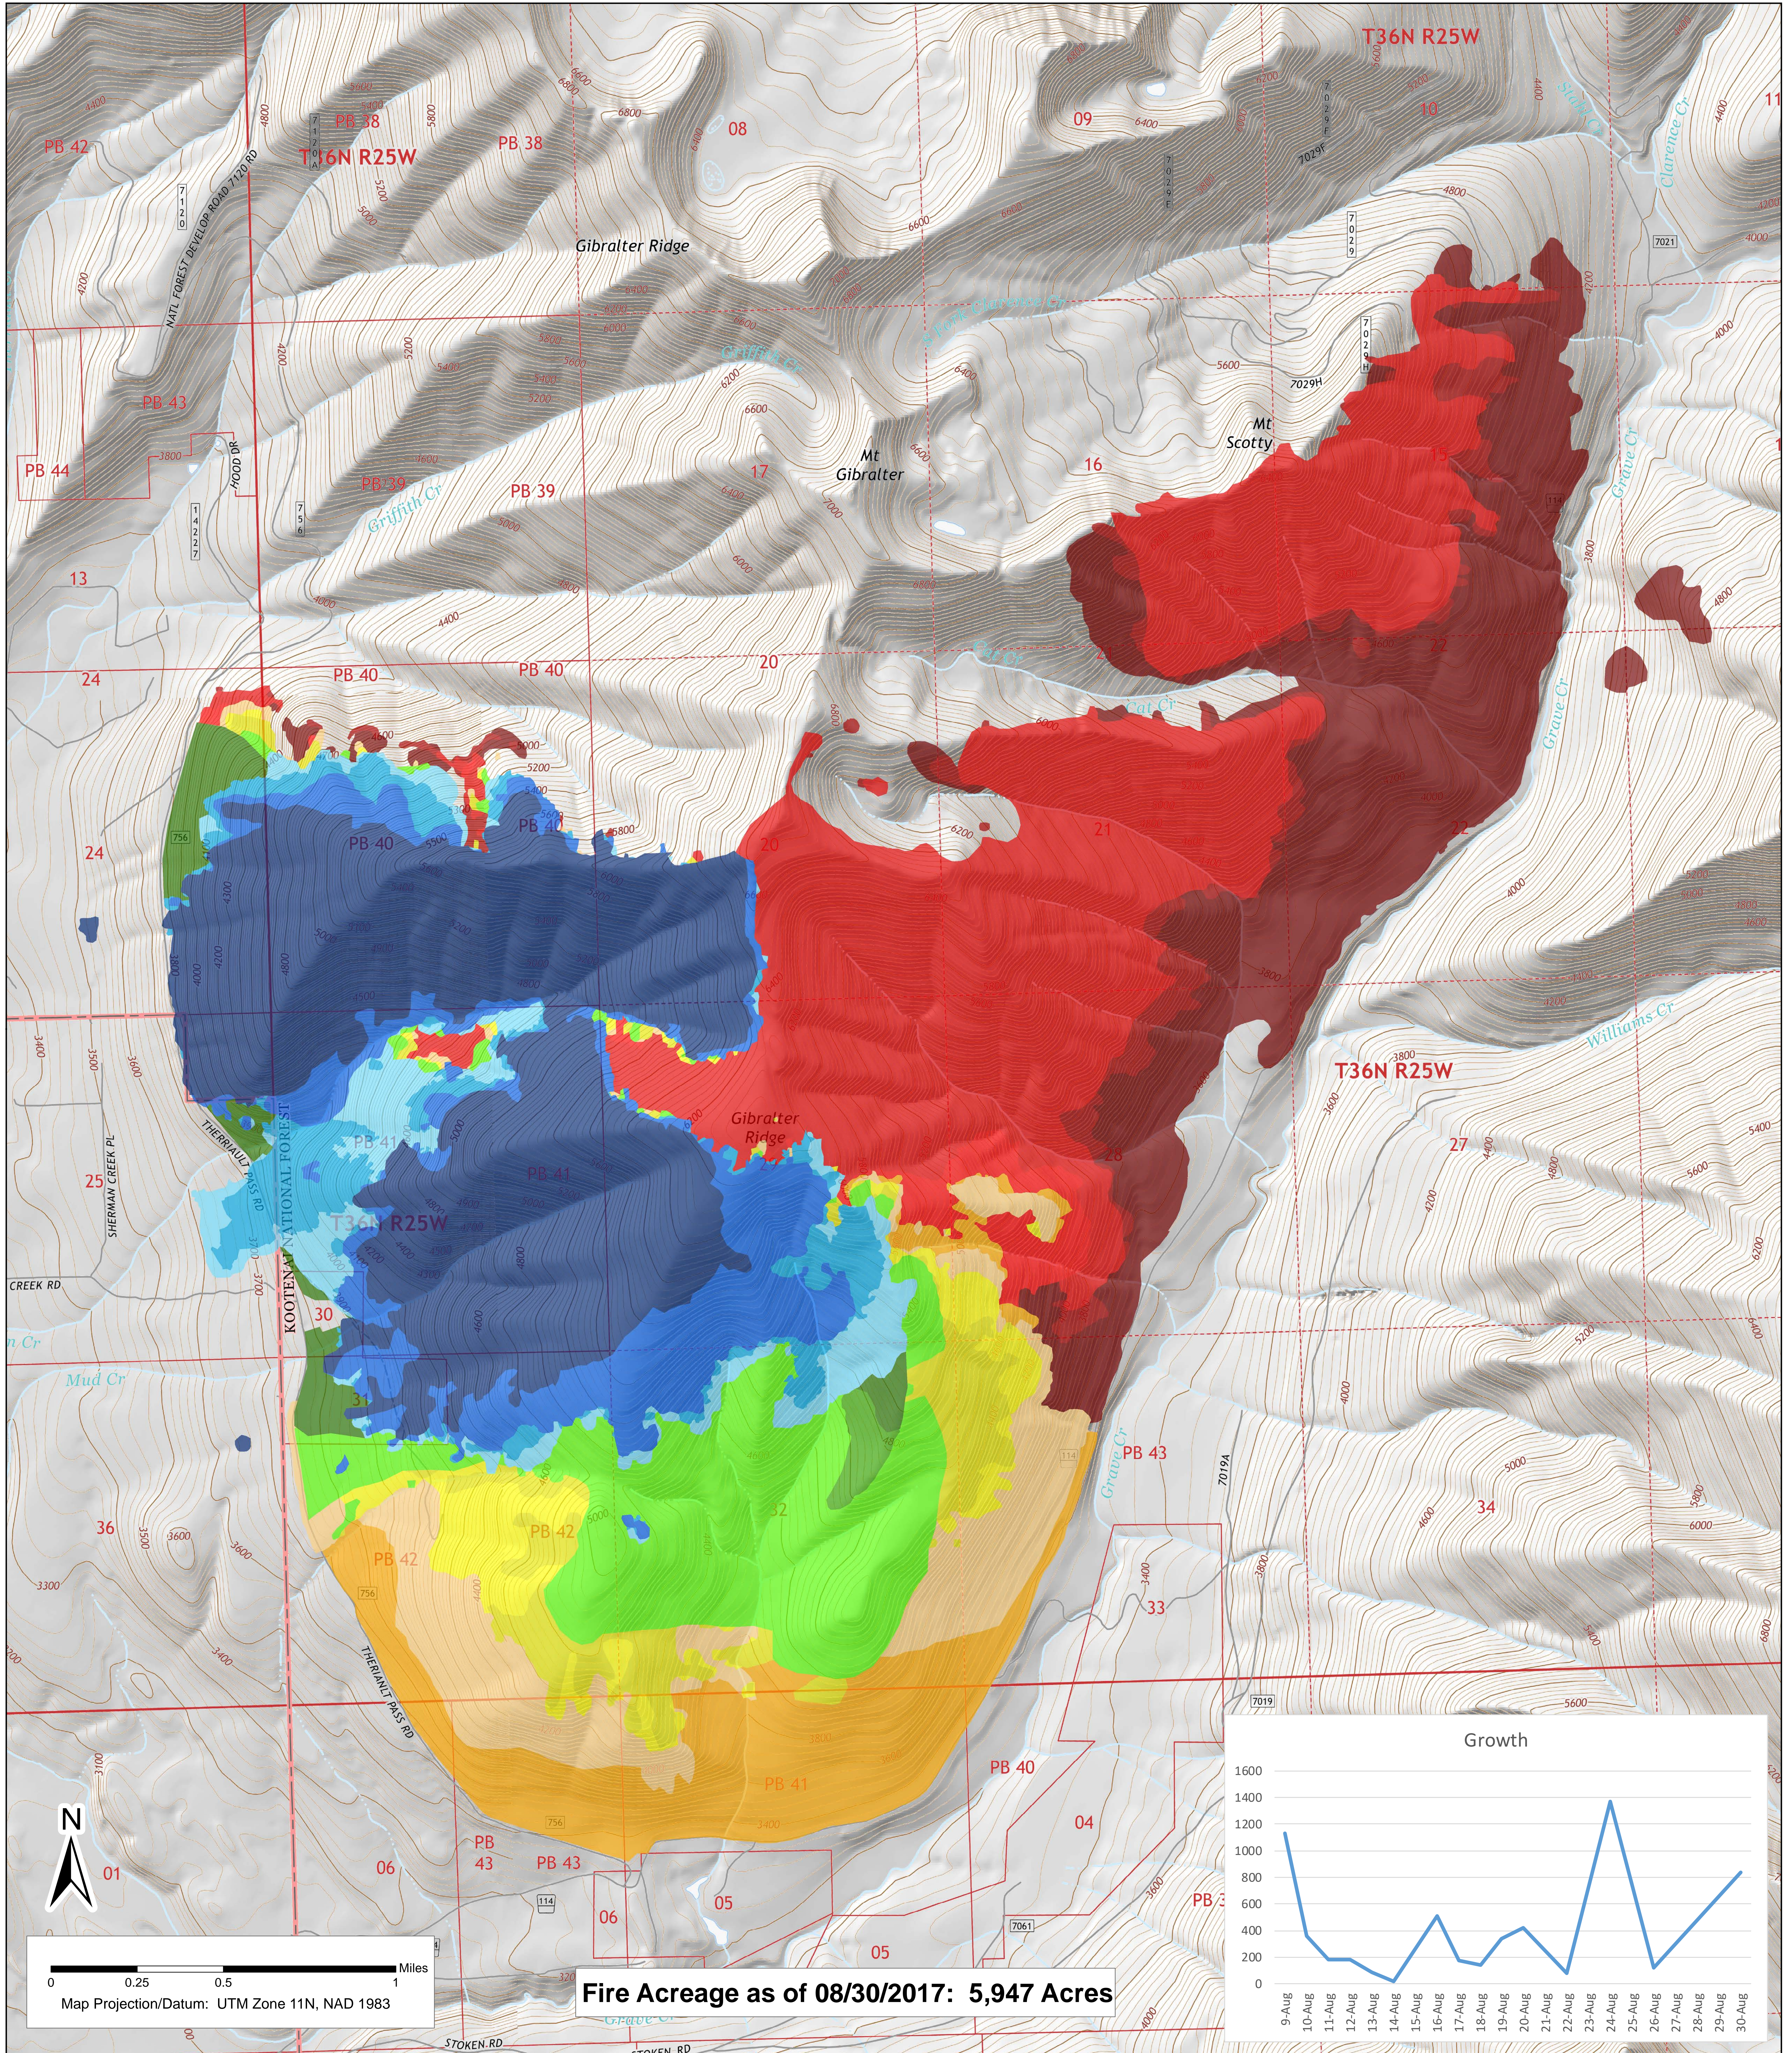

Fire Progression Gibraltar Ridge Fire MT-KNF-000161

Daily Fire Growth

- 20170830: 835 ac
- 20170826: 118 ac
- 20170824: 1,369 ac
- 20170822: 80 ac
- 20170820: 421 ac
- 20170819: 340 ac
- 20170818: 140 ac
- 20170817: 179 ac
- 20170816: 510 ac
- 20170814: 22 ac
- 20170813: 89 ac
- 20170812: 181 ac
- 20170811: 181 ac
- 20170810: 360 ac
- 20170809: 1,134 ac

Fire Location