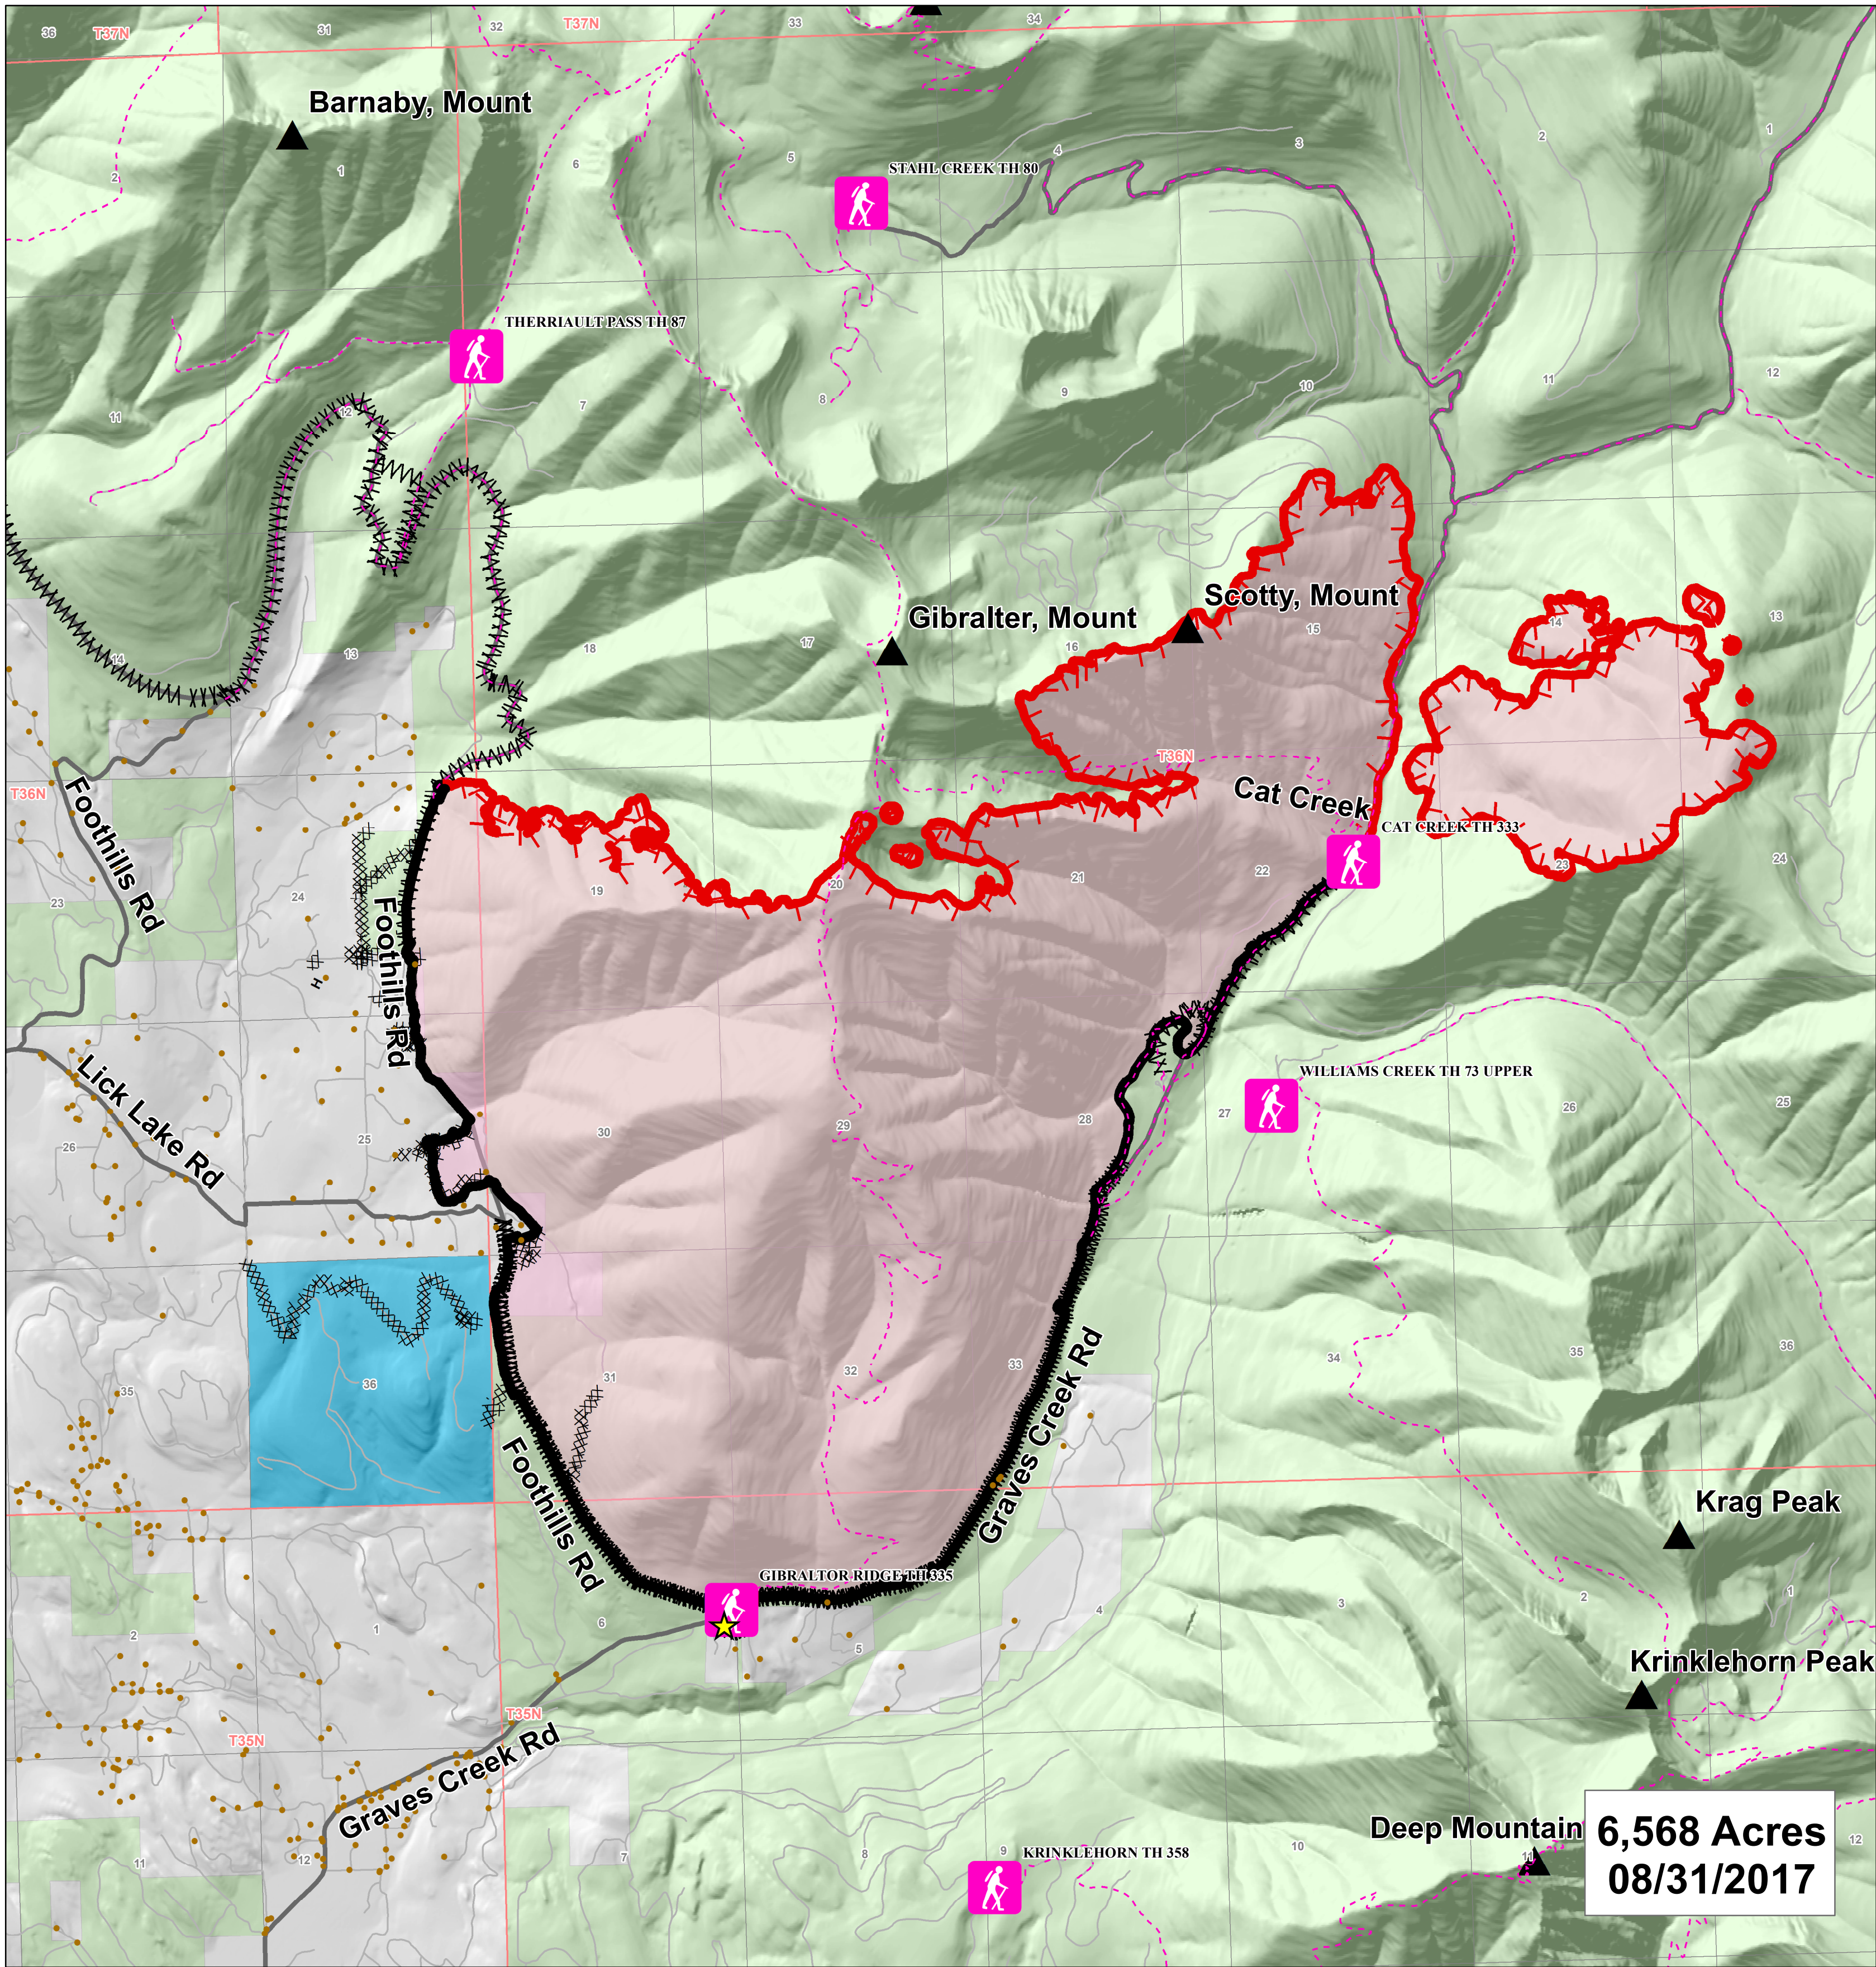

Information

Gibraltar Ridge Fire

MT-KNF-000161

	Forest Service		Checkpoints		Trailhead		Uncontrolled Fire Edge		Hand Line
	MT State		Structure		Trails		Completed Dozer Line		Line Break Completed
	Private		Mtn Top		Primary Travel Route		Completed Line		
			Other Road						

Miles

0 0.25 0.5 1