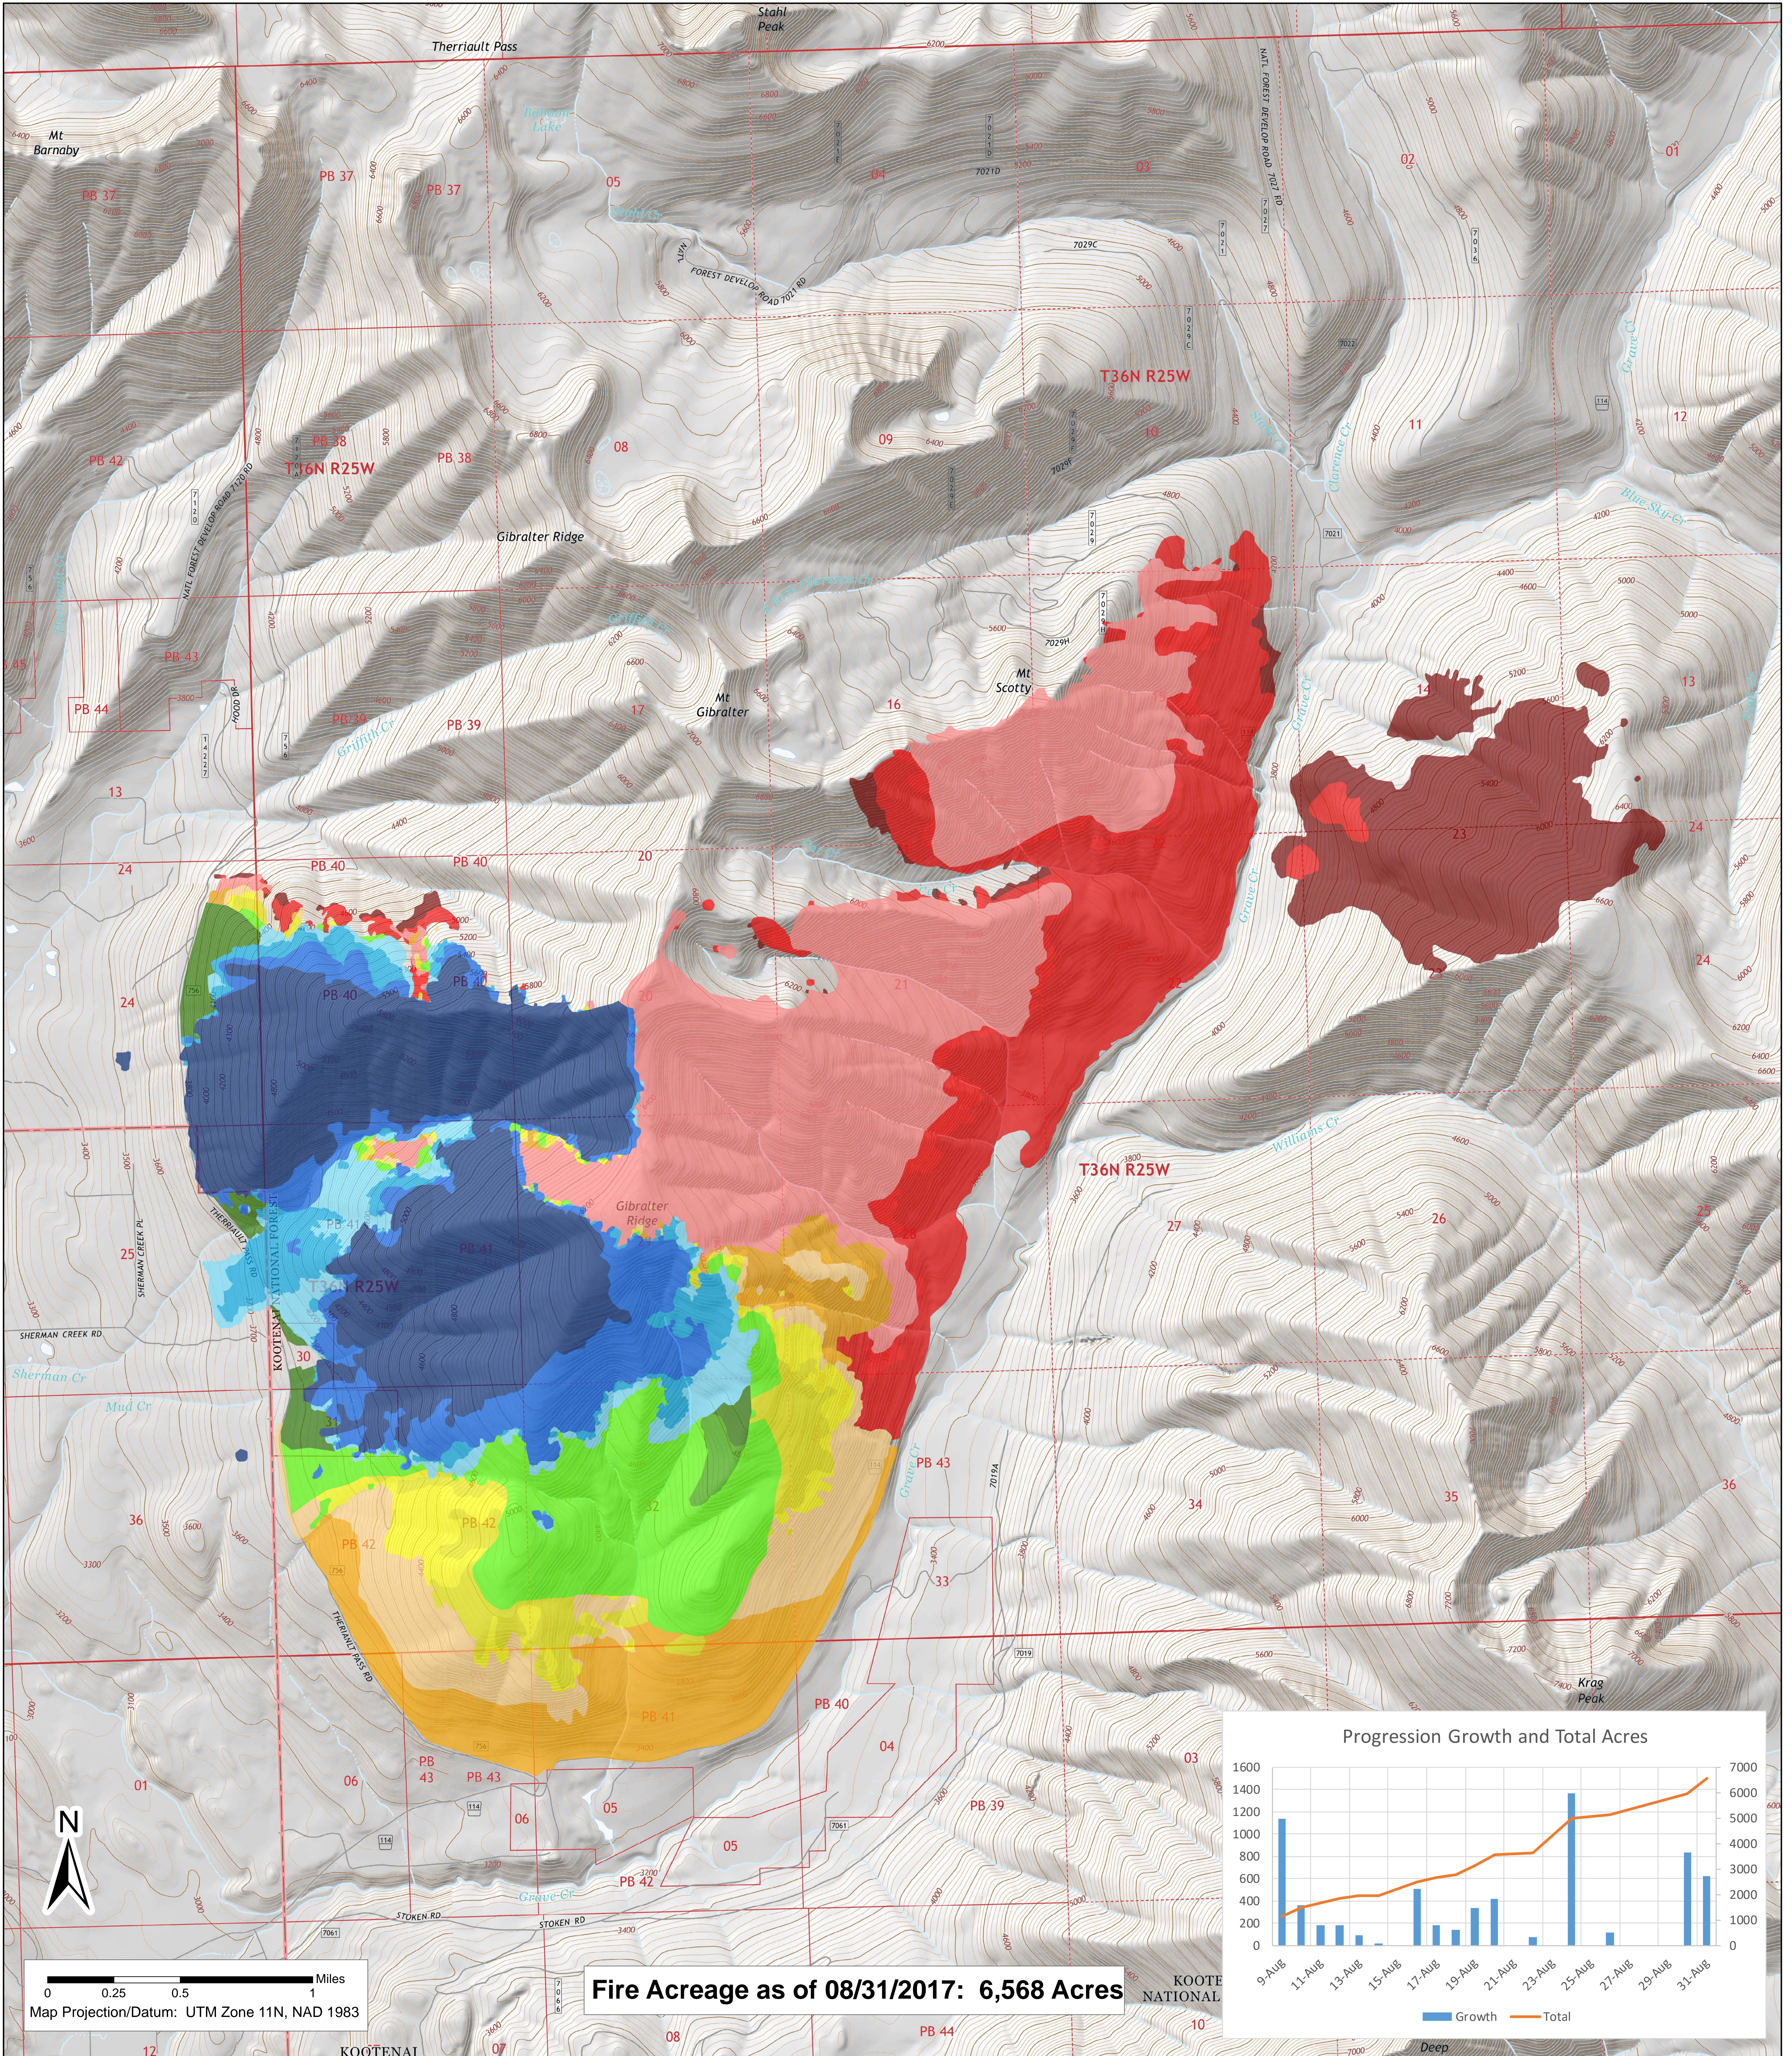

Fire Progression Gibraltar Ridge Fire

MT-KNF-000161

Daily Fire Growth

- 20170831: 620 ac
- 20170830: 835 ac
- 20170826: 118 ac
- 20170824: 1,369 ac
- 20170822: 80 ac
- 20170820: 421 ac
- 20170819: 340 ac
- 20170818: 140 ac
- 20170817: 179 ac
- 20170816: 510 ac
- 20170814: 22 ac
- 20170813: 89 ac
- 20170812: 181 ac
- 20170811: 181 ac
- 20170810: 360 ac
- 20170809: 1,134 ac

Fire Location