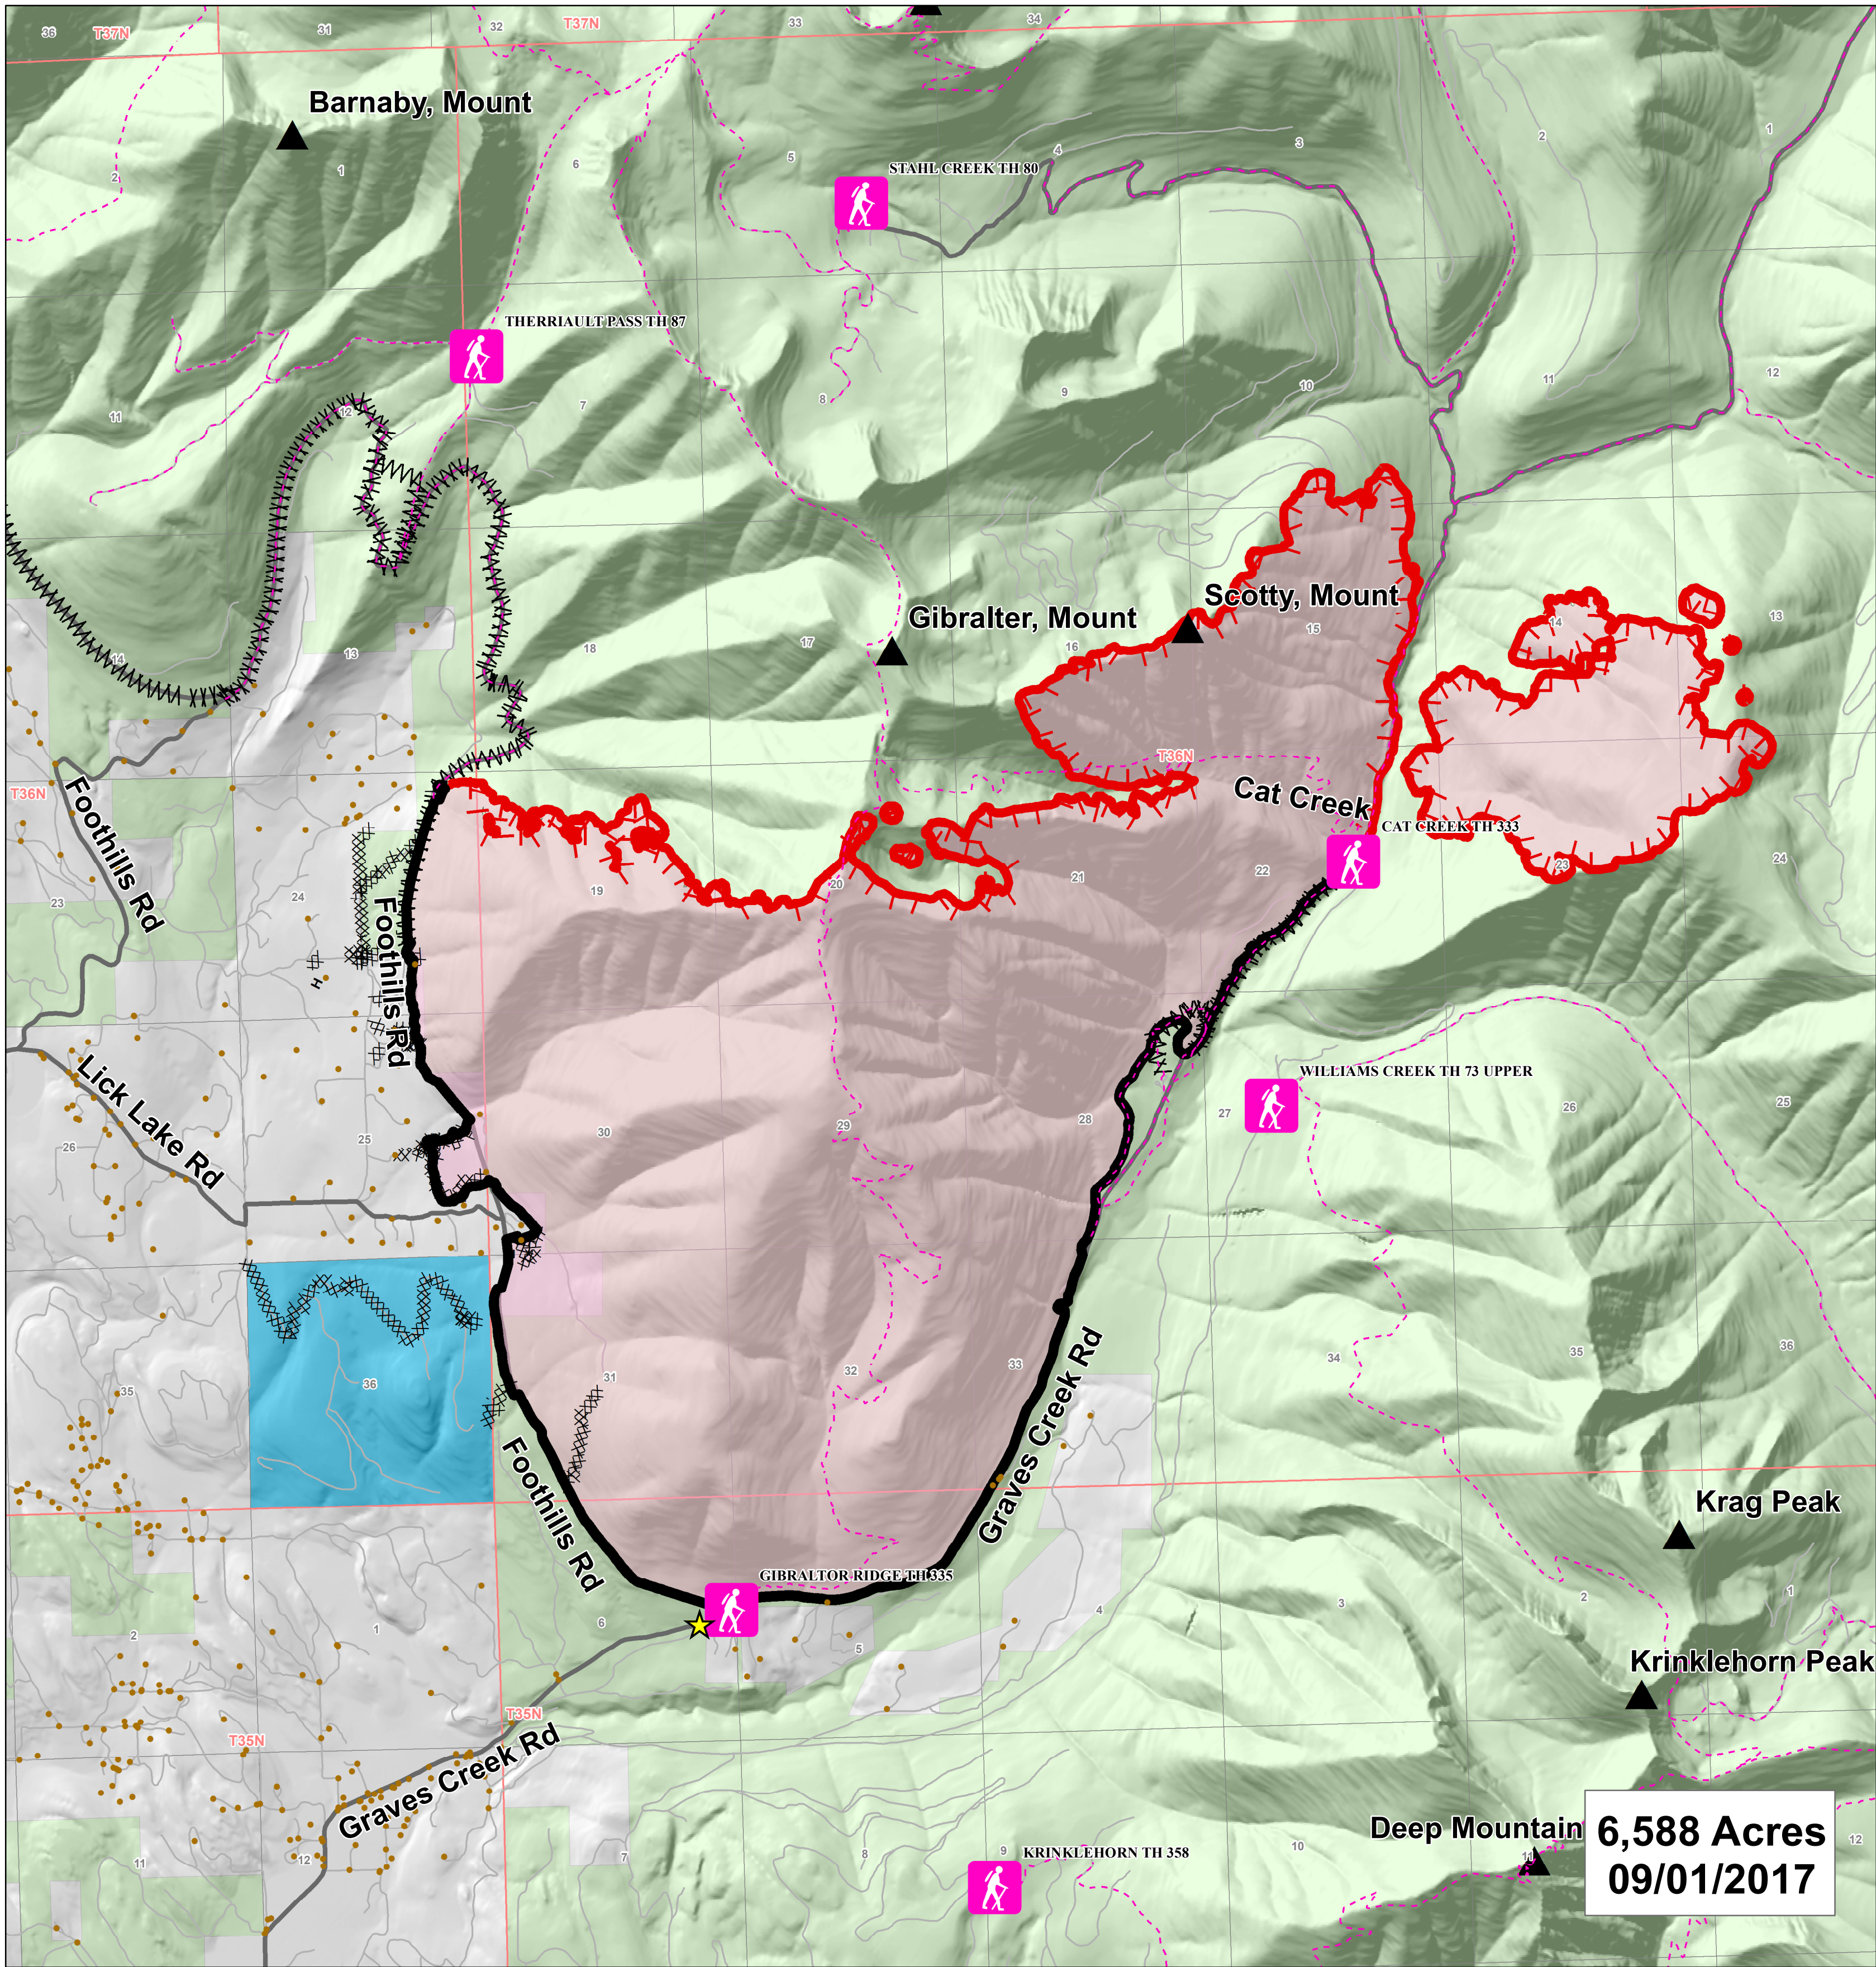

Information

Gibraltar Ridge Fire

MT-KNF-000161

	Forest Service		Checkpoints		Trailhead		Uncontrolled Fire Edge		Hand Line
	MT State		Structure		Trails		Completed Dozer Line		Line Break Completed
	Private		Mtn Top		Primary Travel Route		Completed Line		
			Other Road						

Miles

0 0.25 0.5 1