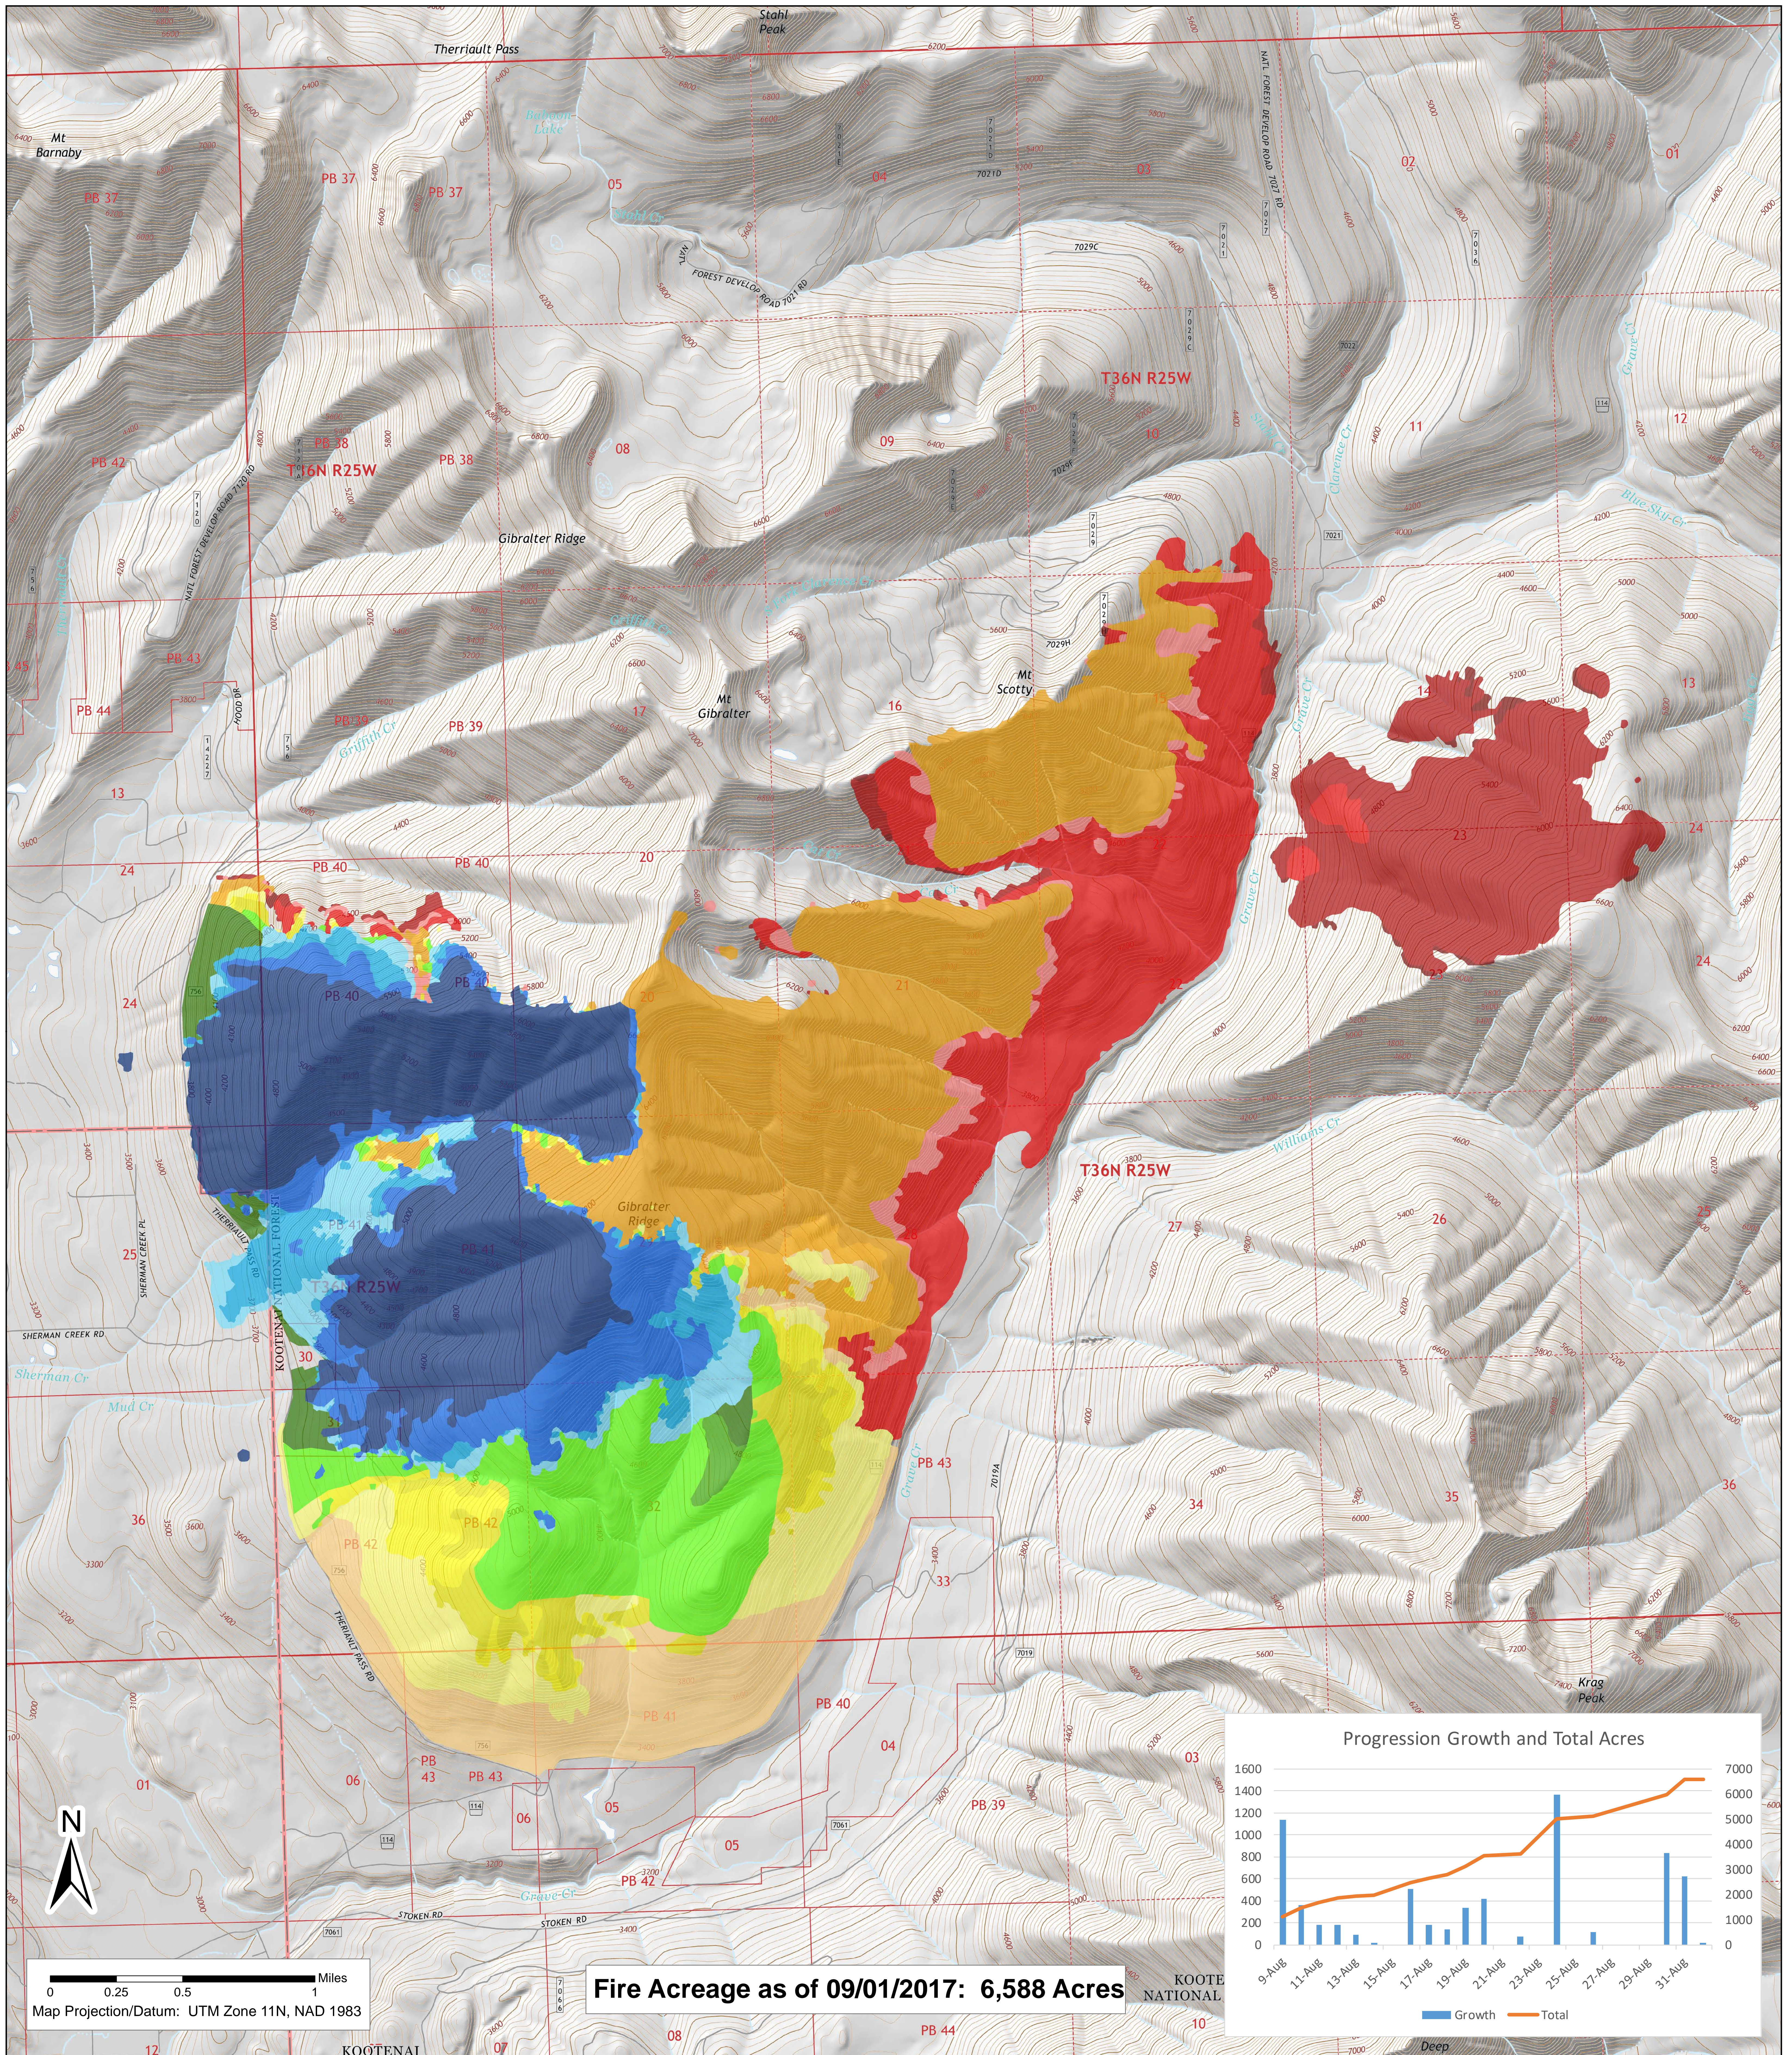

# Fire Progression Gibraltar Ridge Fire

MT-KNF-000161

### Daily Fire Growth

- |                    |                  |                  |                    |
|--------------------|------------------|------------------|--------------------|
| 20170901: 20 ac    | 20170822: 80 ac  | 20170816: 510 ac | 20170810: 360 ac   |
| 20170831: 620 ac   | 20170820: 421 ac | 20170814: 22 ac  | 20170809: 1,134 ac |
| 20170830: 835 ac   | 20170819: 340 ac | 20170813: 89 ac  |                    |
| 20170826: 118 ac   | 20170818: 140 ac | 20170812: 181 ac |                    |
| 20170824: 1,369 ac | 20170817: 179 ac | 20170811: 181 ac |                    |

### Fire Location