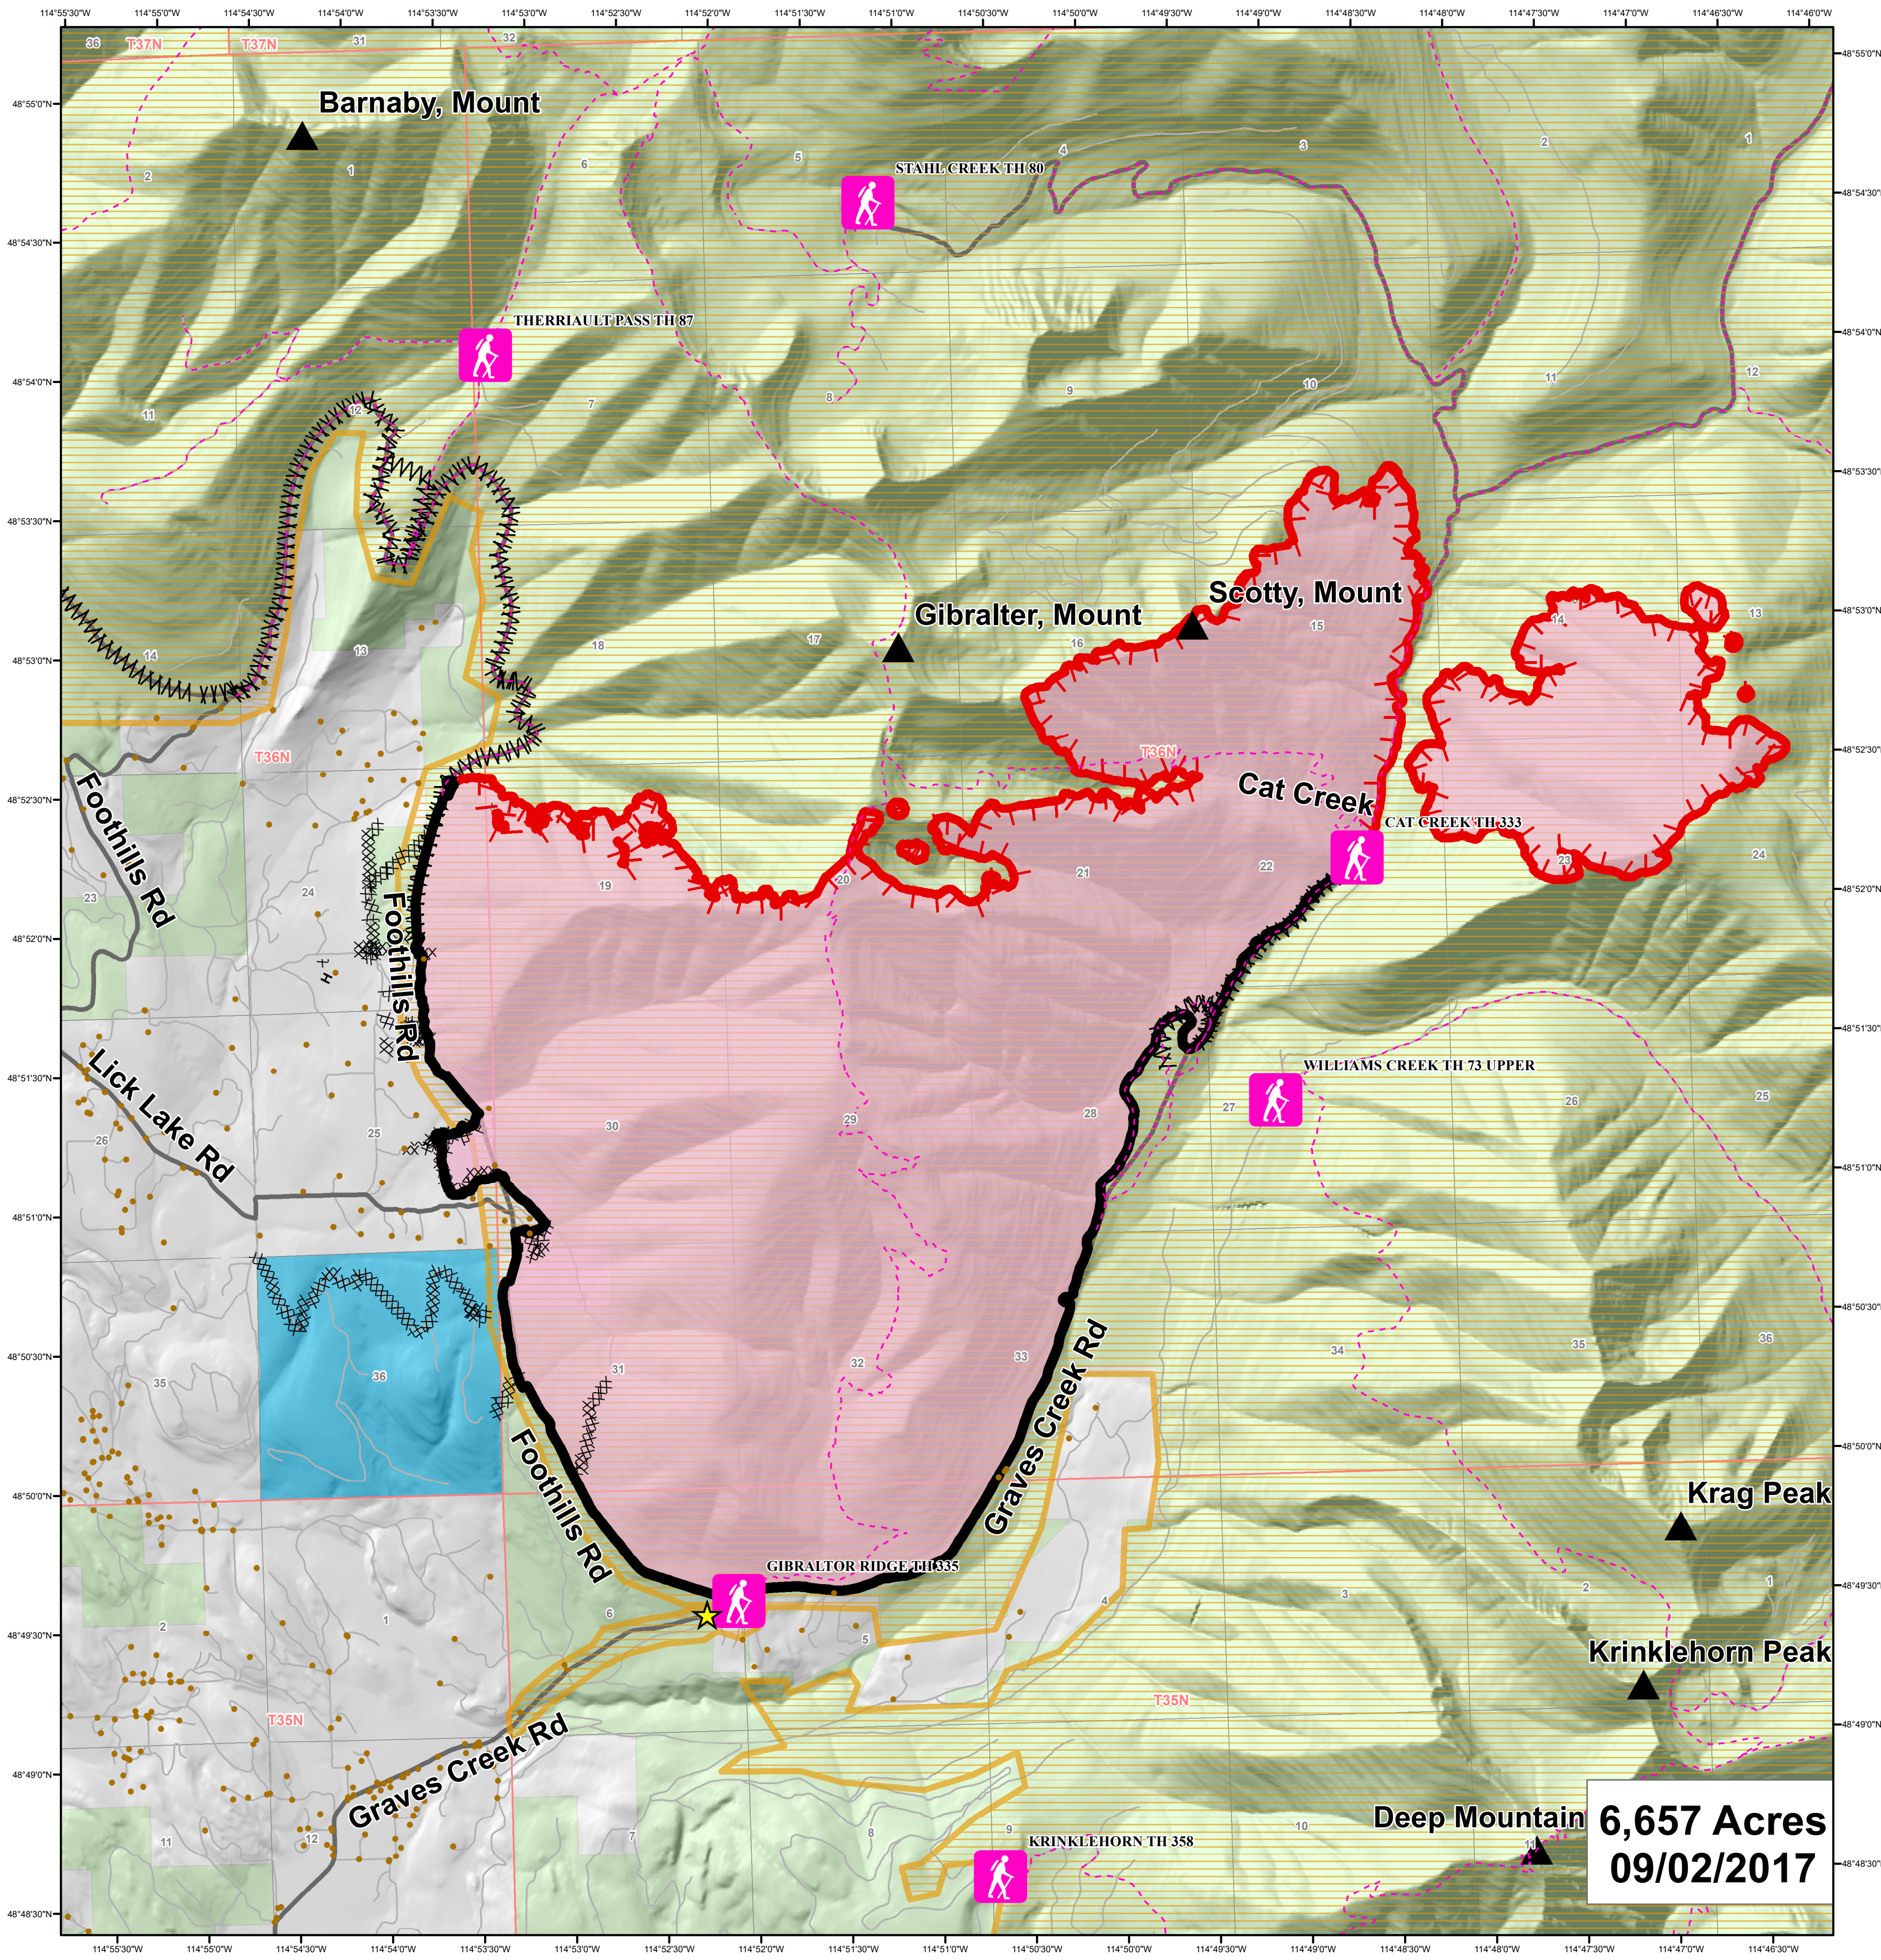

Information

Gibraltar Ridge Fire

MT-KNF-000161

6,657 Acres
09/02/2017

Forest Service	Checkpoints	Trailhead	Uncontrolled Fire Edge	Hand Line
MT State	Structure	Trails	Completed Dozer Line	Line Break Completed
Private	Mtn Top	Primary Travel Route	Completed Line	
Gibraltar Ridge Fire Closure Area	Other Road			

N

Miles

0 0.25 0.5 1