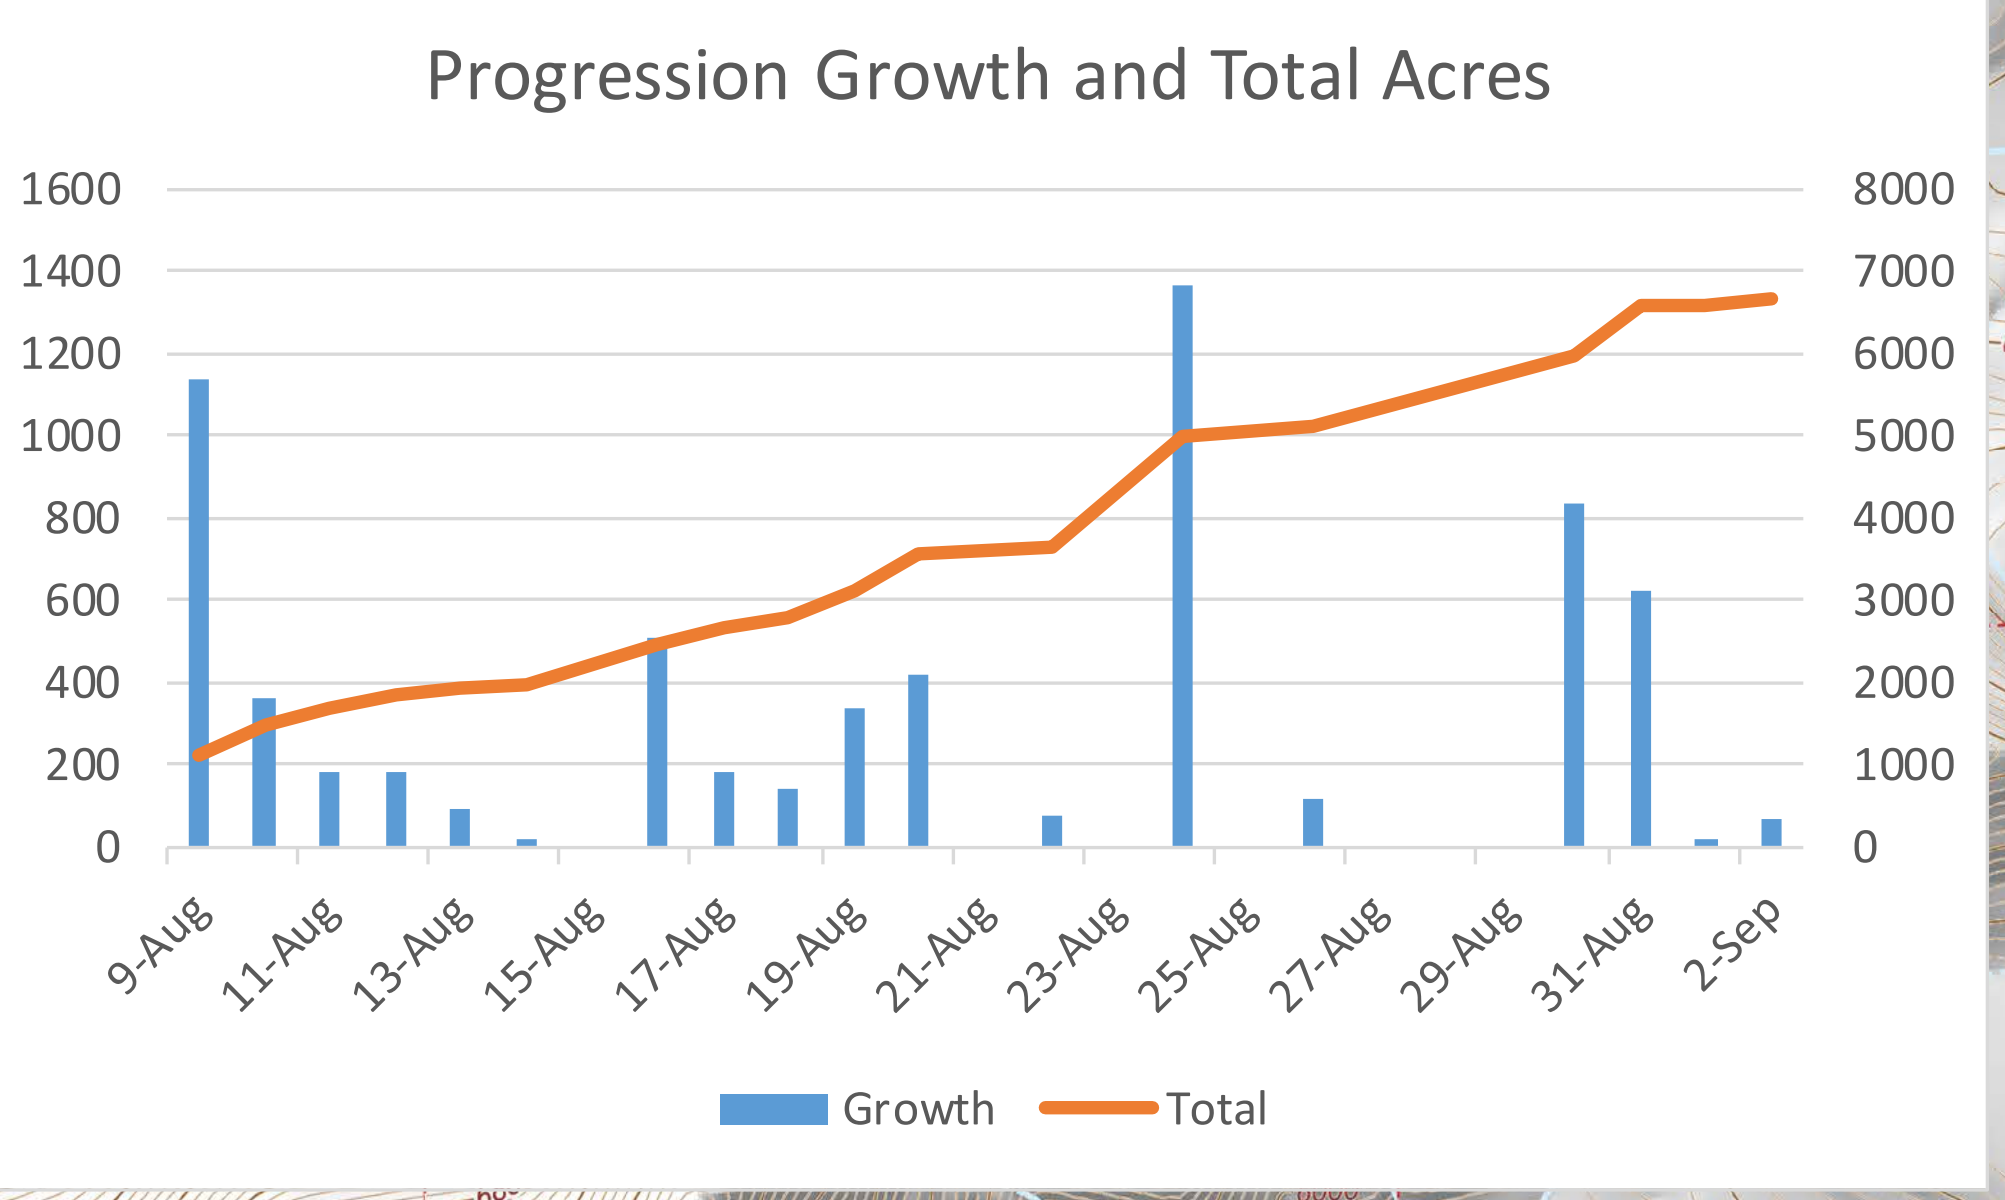

Fire Progression Gibraltar Ridge Fire

MT-KNF-000161

Fire Acreage as of 09/02/2017: 6,657 Acres

Daily Fire Growth

20170902: 69 ac	20170822: 80 ac	20170816: 510 ac	20170810: 360 ac
20170901: 20 ac	20170820: 421 ac	20170814: 22 ac	20170809: 1,134 ac
20170831: 620 ac	20170819: 340 ac	20170813: 89 ac	
20170830: 835 ac	20170818: 140 ac	20170812: 181 ac	
20170826: 118 ac	20170817: 179 ac	20170811: 181 ac	
20170824: 1,369 ac			

Fire Location