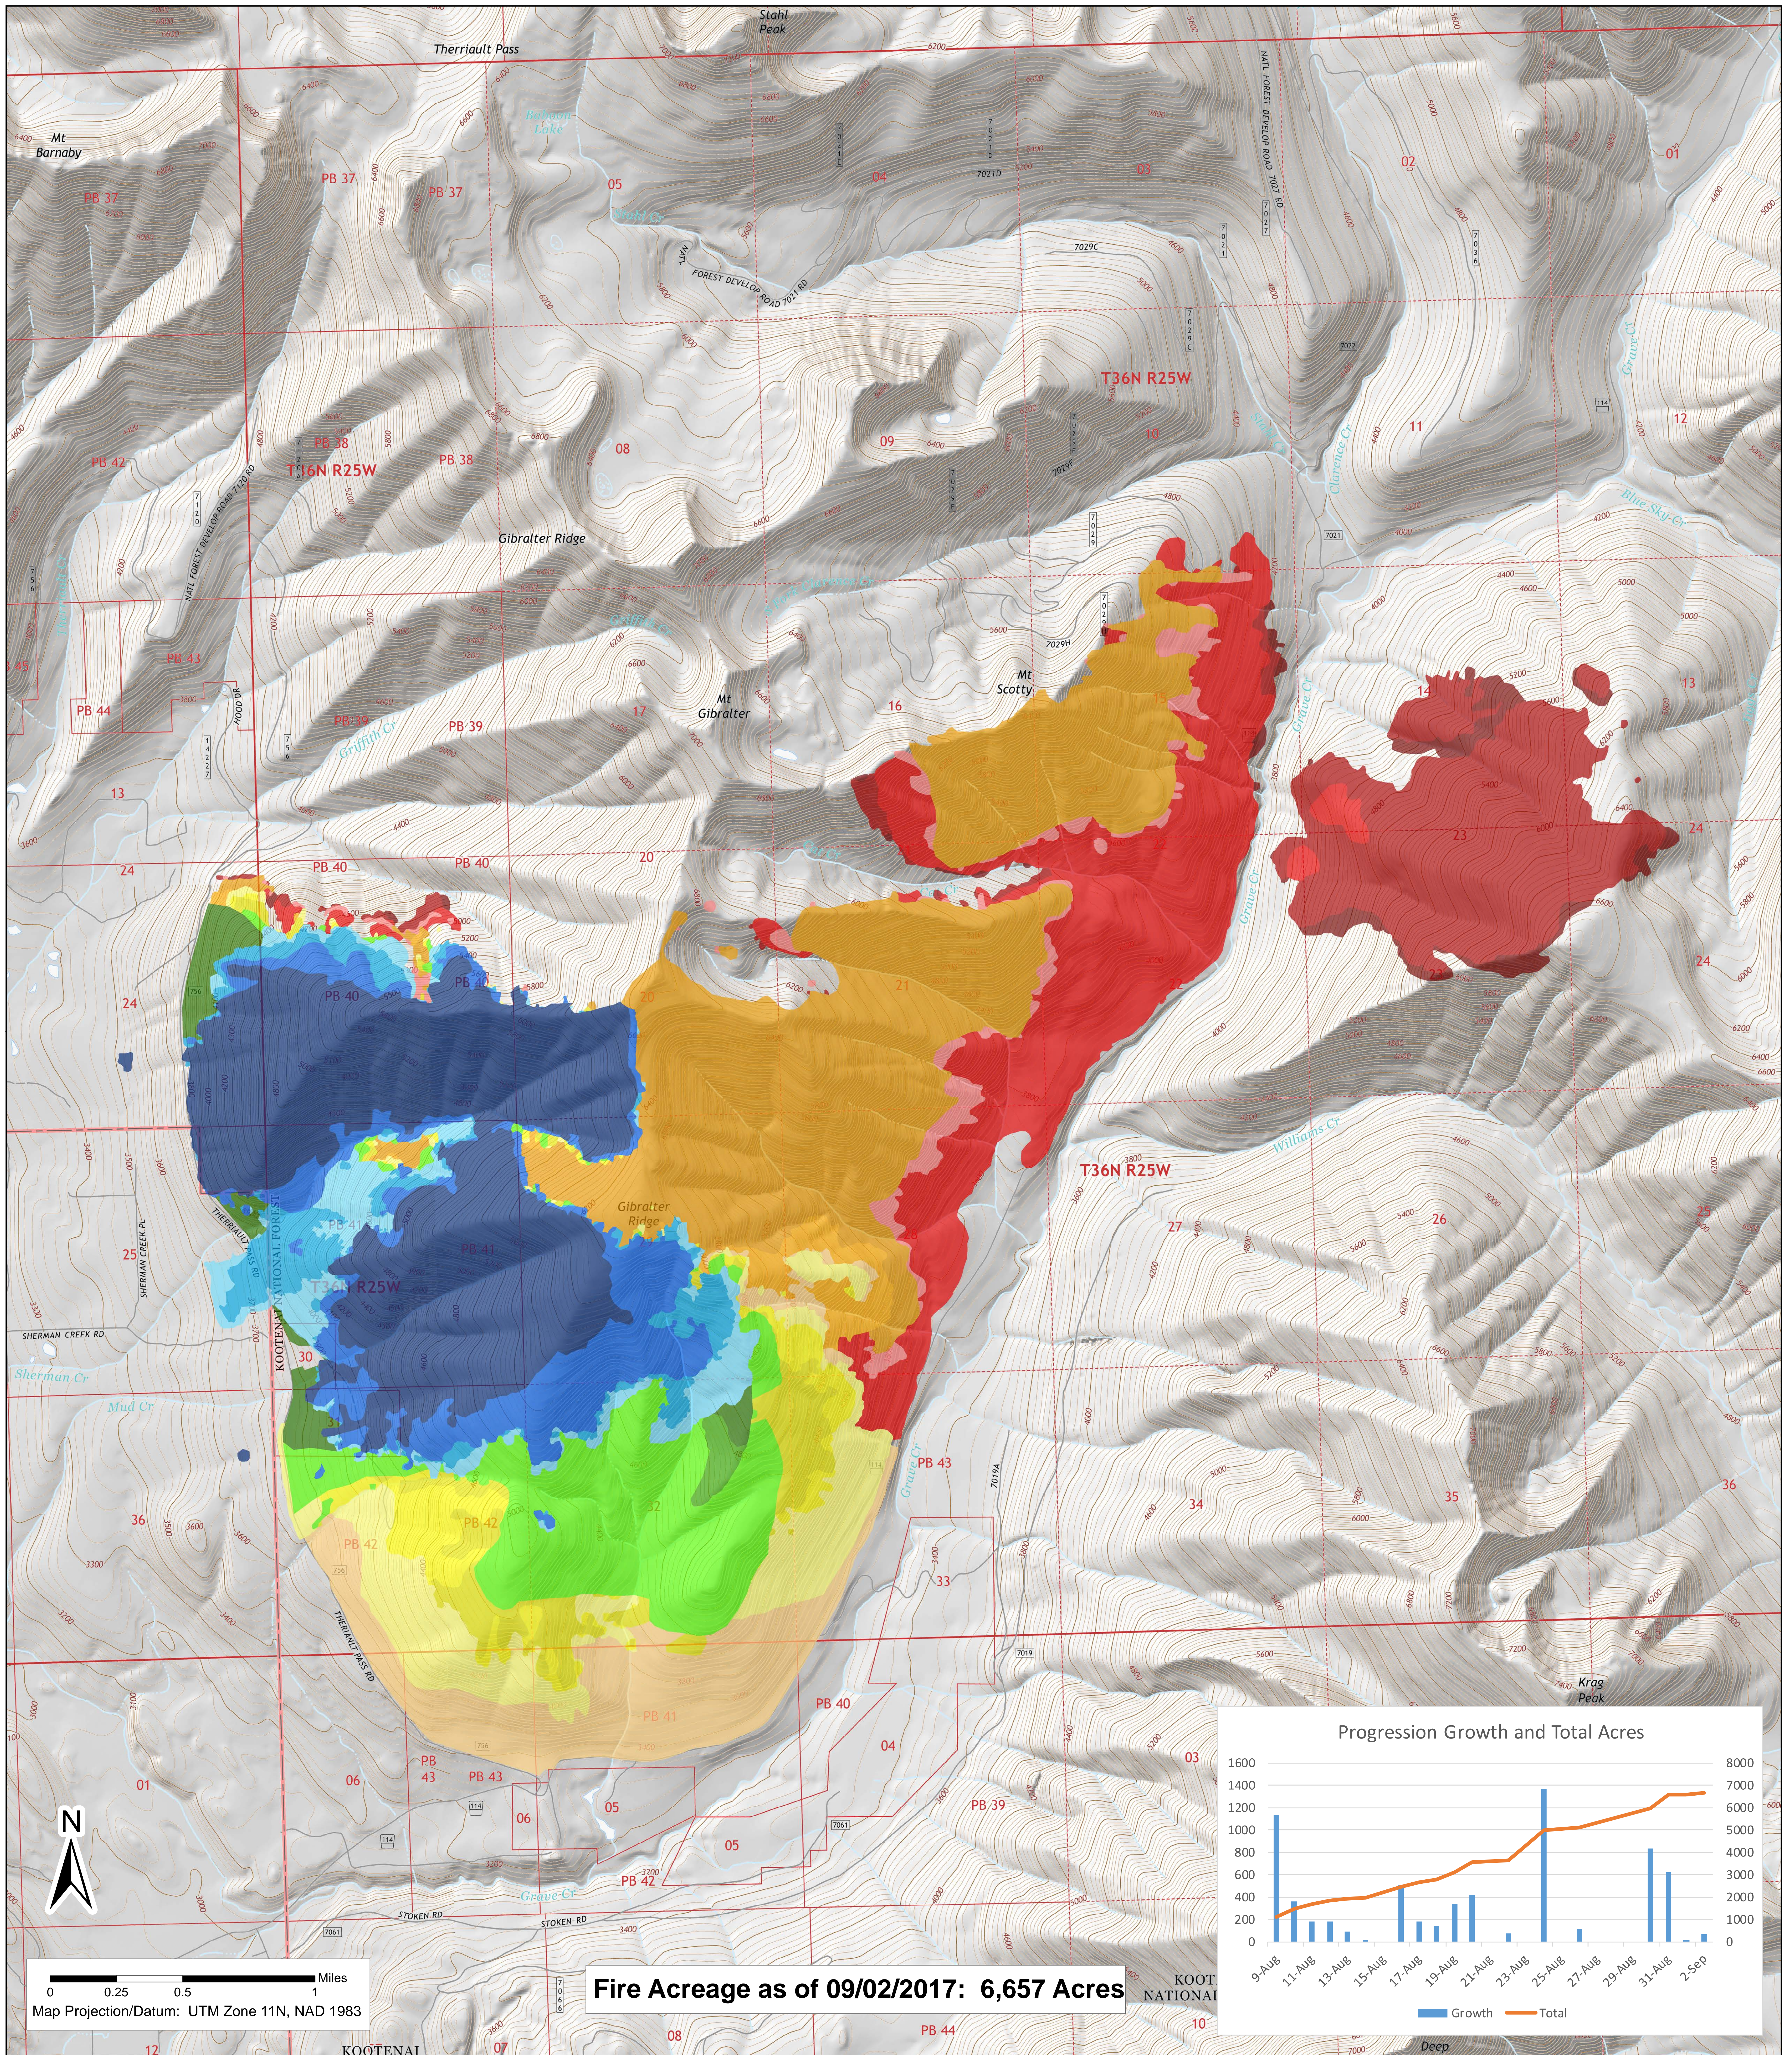

Fire Progression Gibraltar Ridge Fire

MT-KNF-000161

Fire Acreage as of 09/02/2017: 6,657 Acres

Daily Fire Growth

20170902: 69 ac	20170822: 80 ac	20170816: 510 ac	20170810: 360 ac
20170901: 20 ac	20170820: 421 ac	20170814: 22 ac	20170809: 1,134 ac
20170831: 620 ac	20170819: 340 ac	20170813: 89 ac	
20170830: 835 ac	20170818: 140 ac	20170812: 181 ac	
20170826: 118 ac	20170817: 179 ac	20170811: 181 ac	
20170824: 1,369 ac			

Fire Location