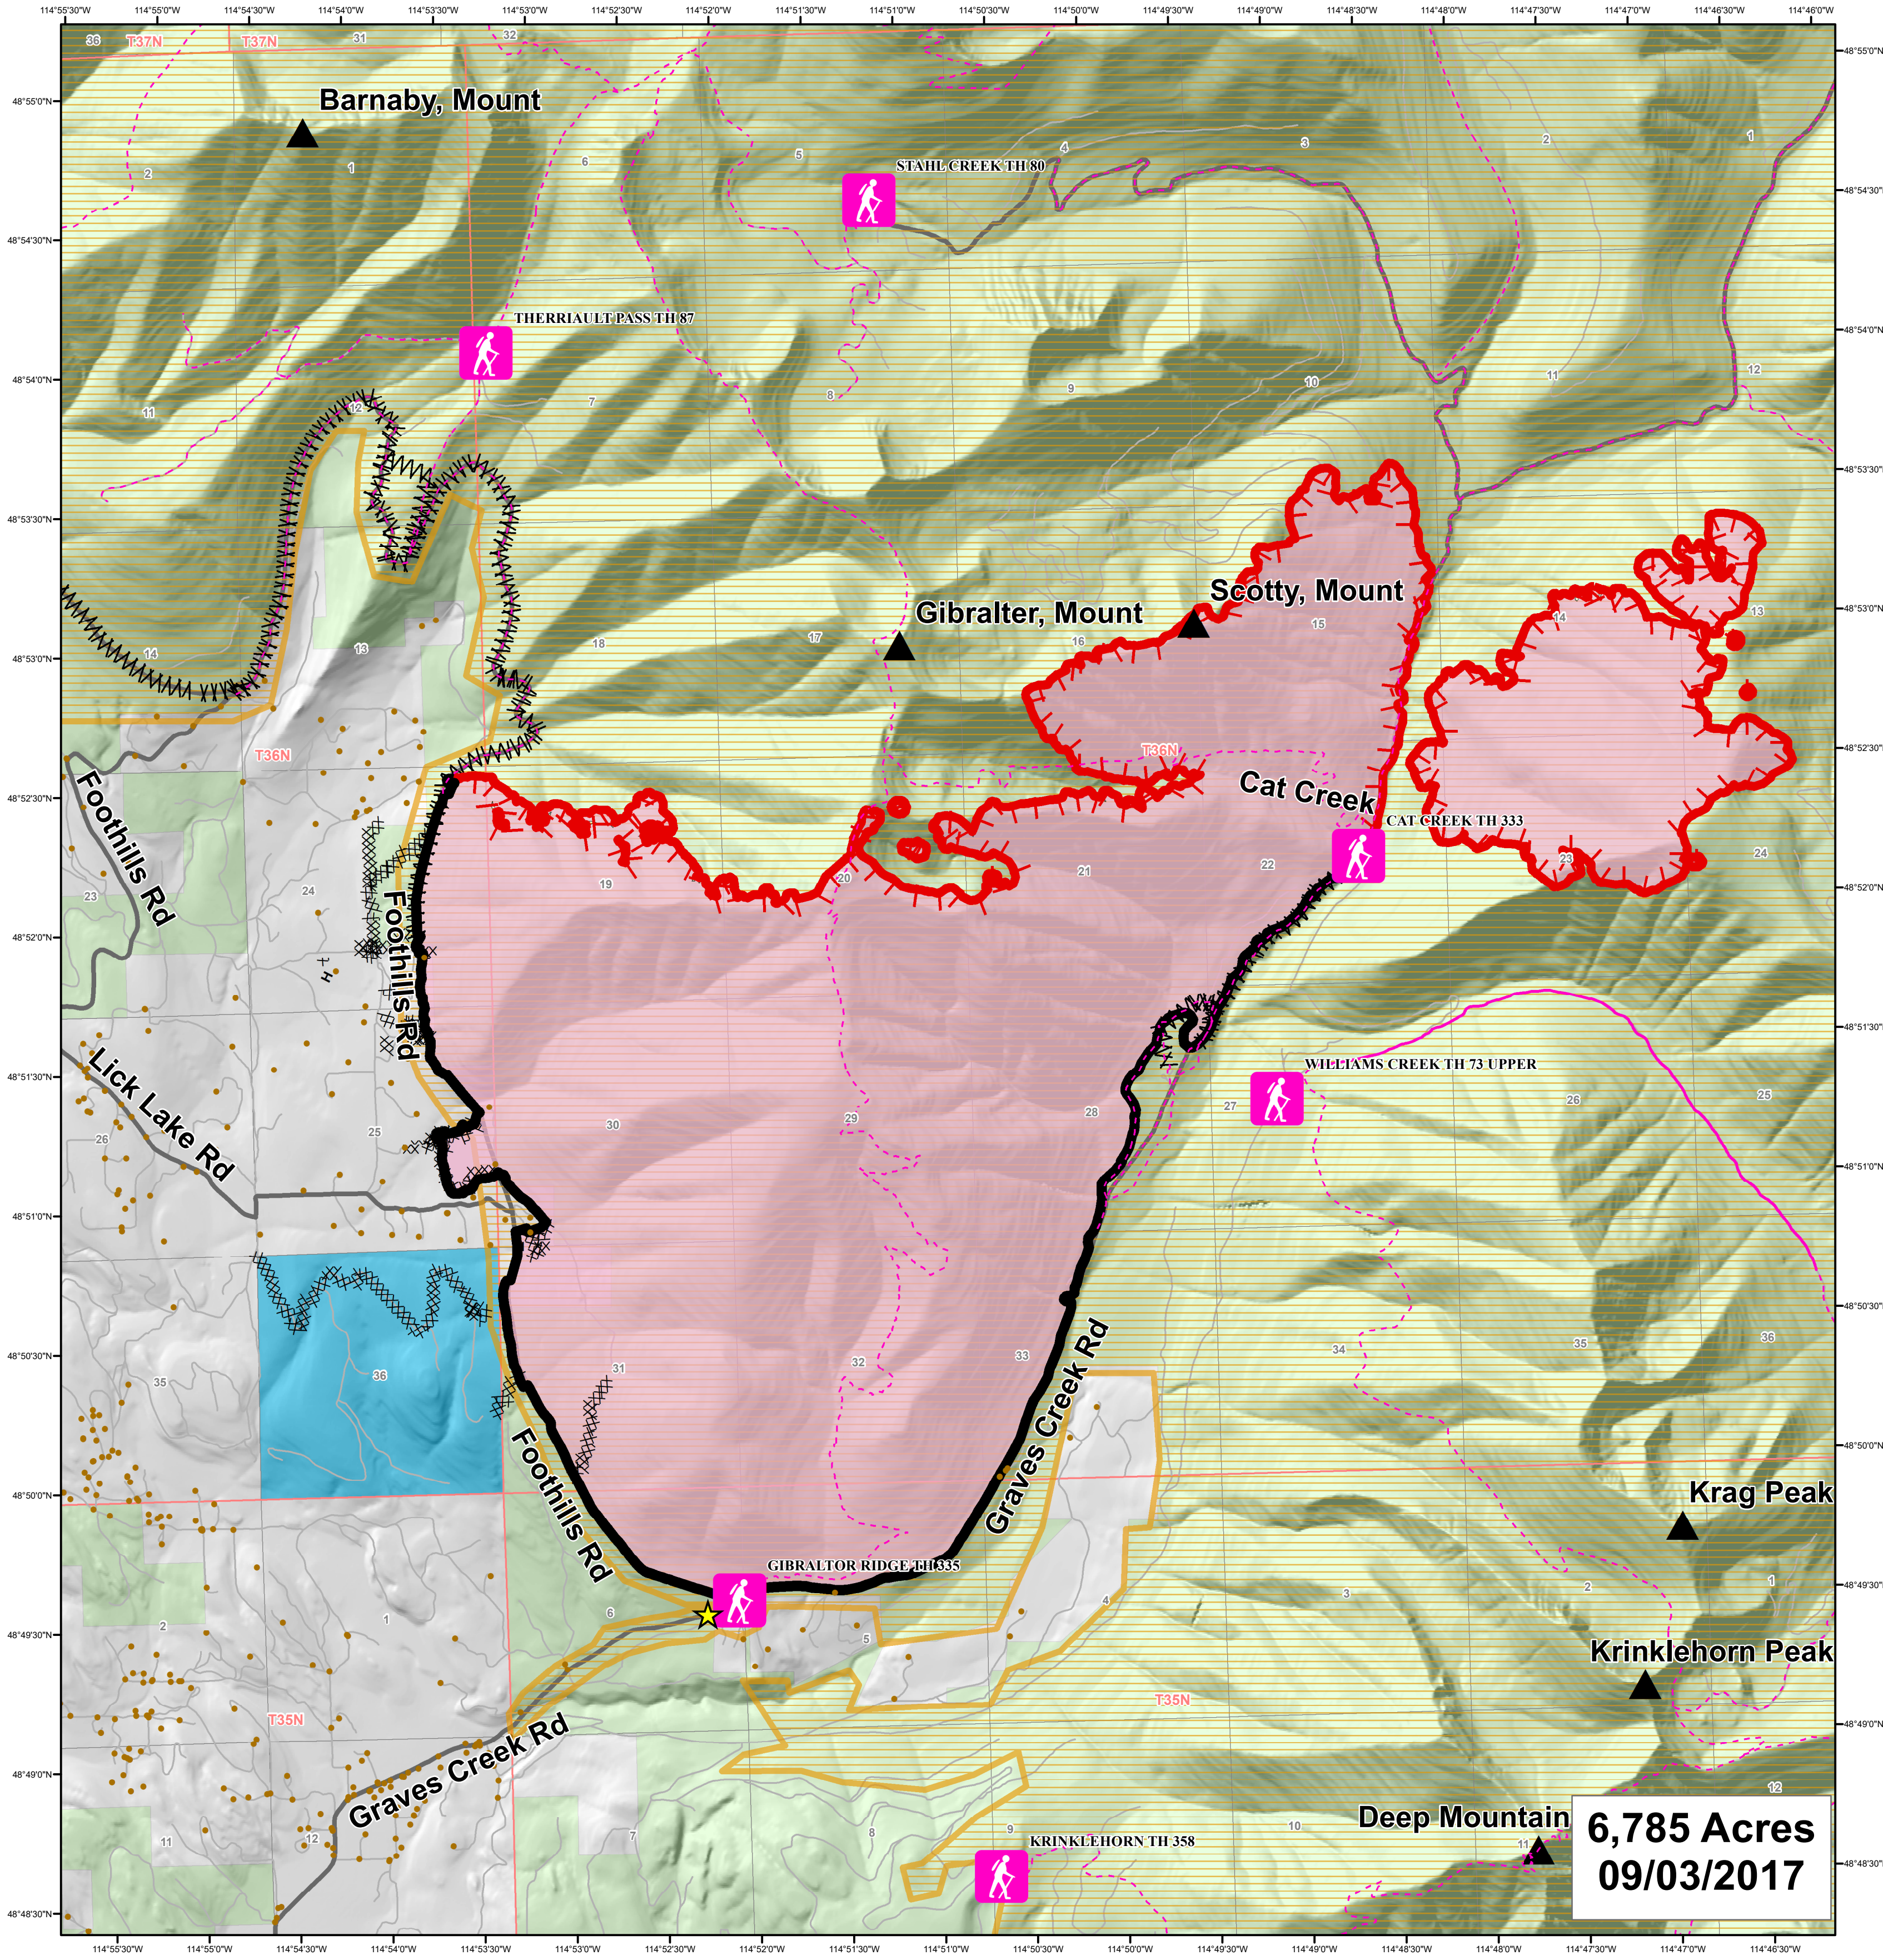

Information

Gibraltar Ridge Fire

MT-KNF-000161

6,785 Acres
09/03/2017

Forest Service	Checkpoints	Trailhead	Uncontrolled Fire Edge	Hand Line
MT State	Structure	Trails	Completed Dozer Line	Line Break Completed
Private	Mtn Top	Primary Travel Route	Completed Line	Unknown
Gibraltar Ridge Fire Closure Area	Other Road			

Miles
0 0.25 0.5 1