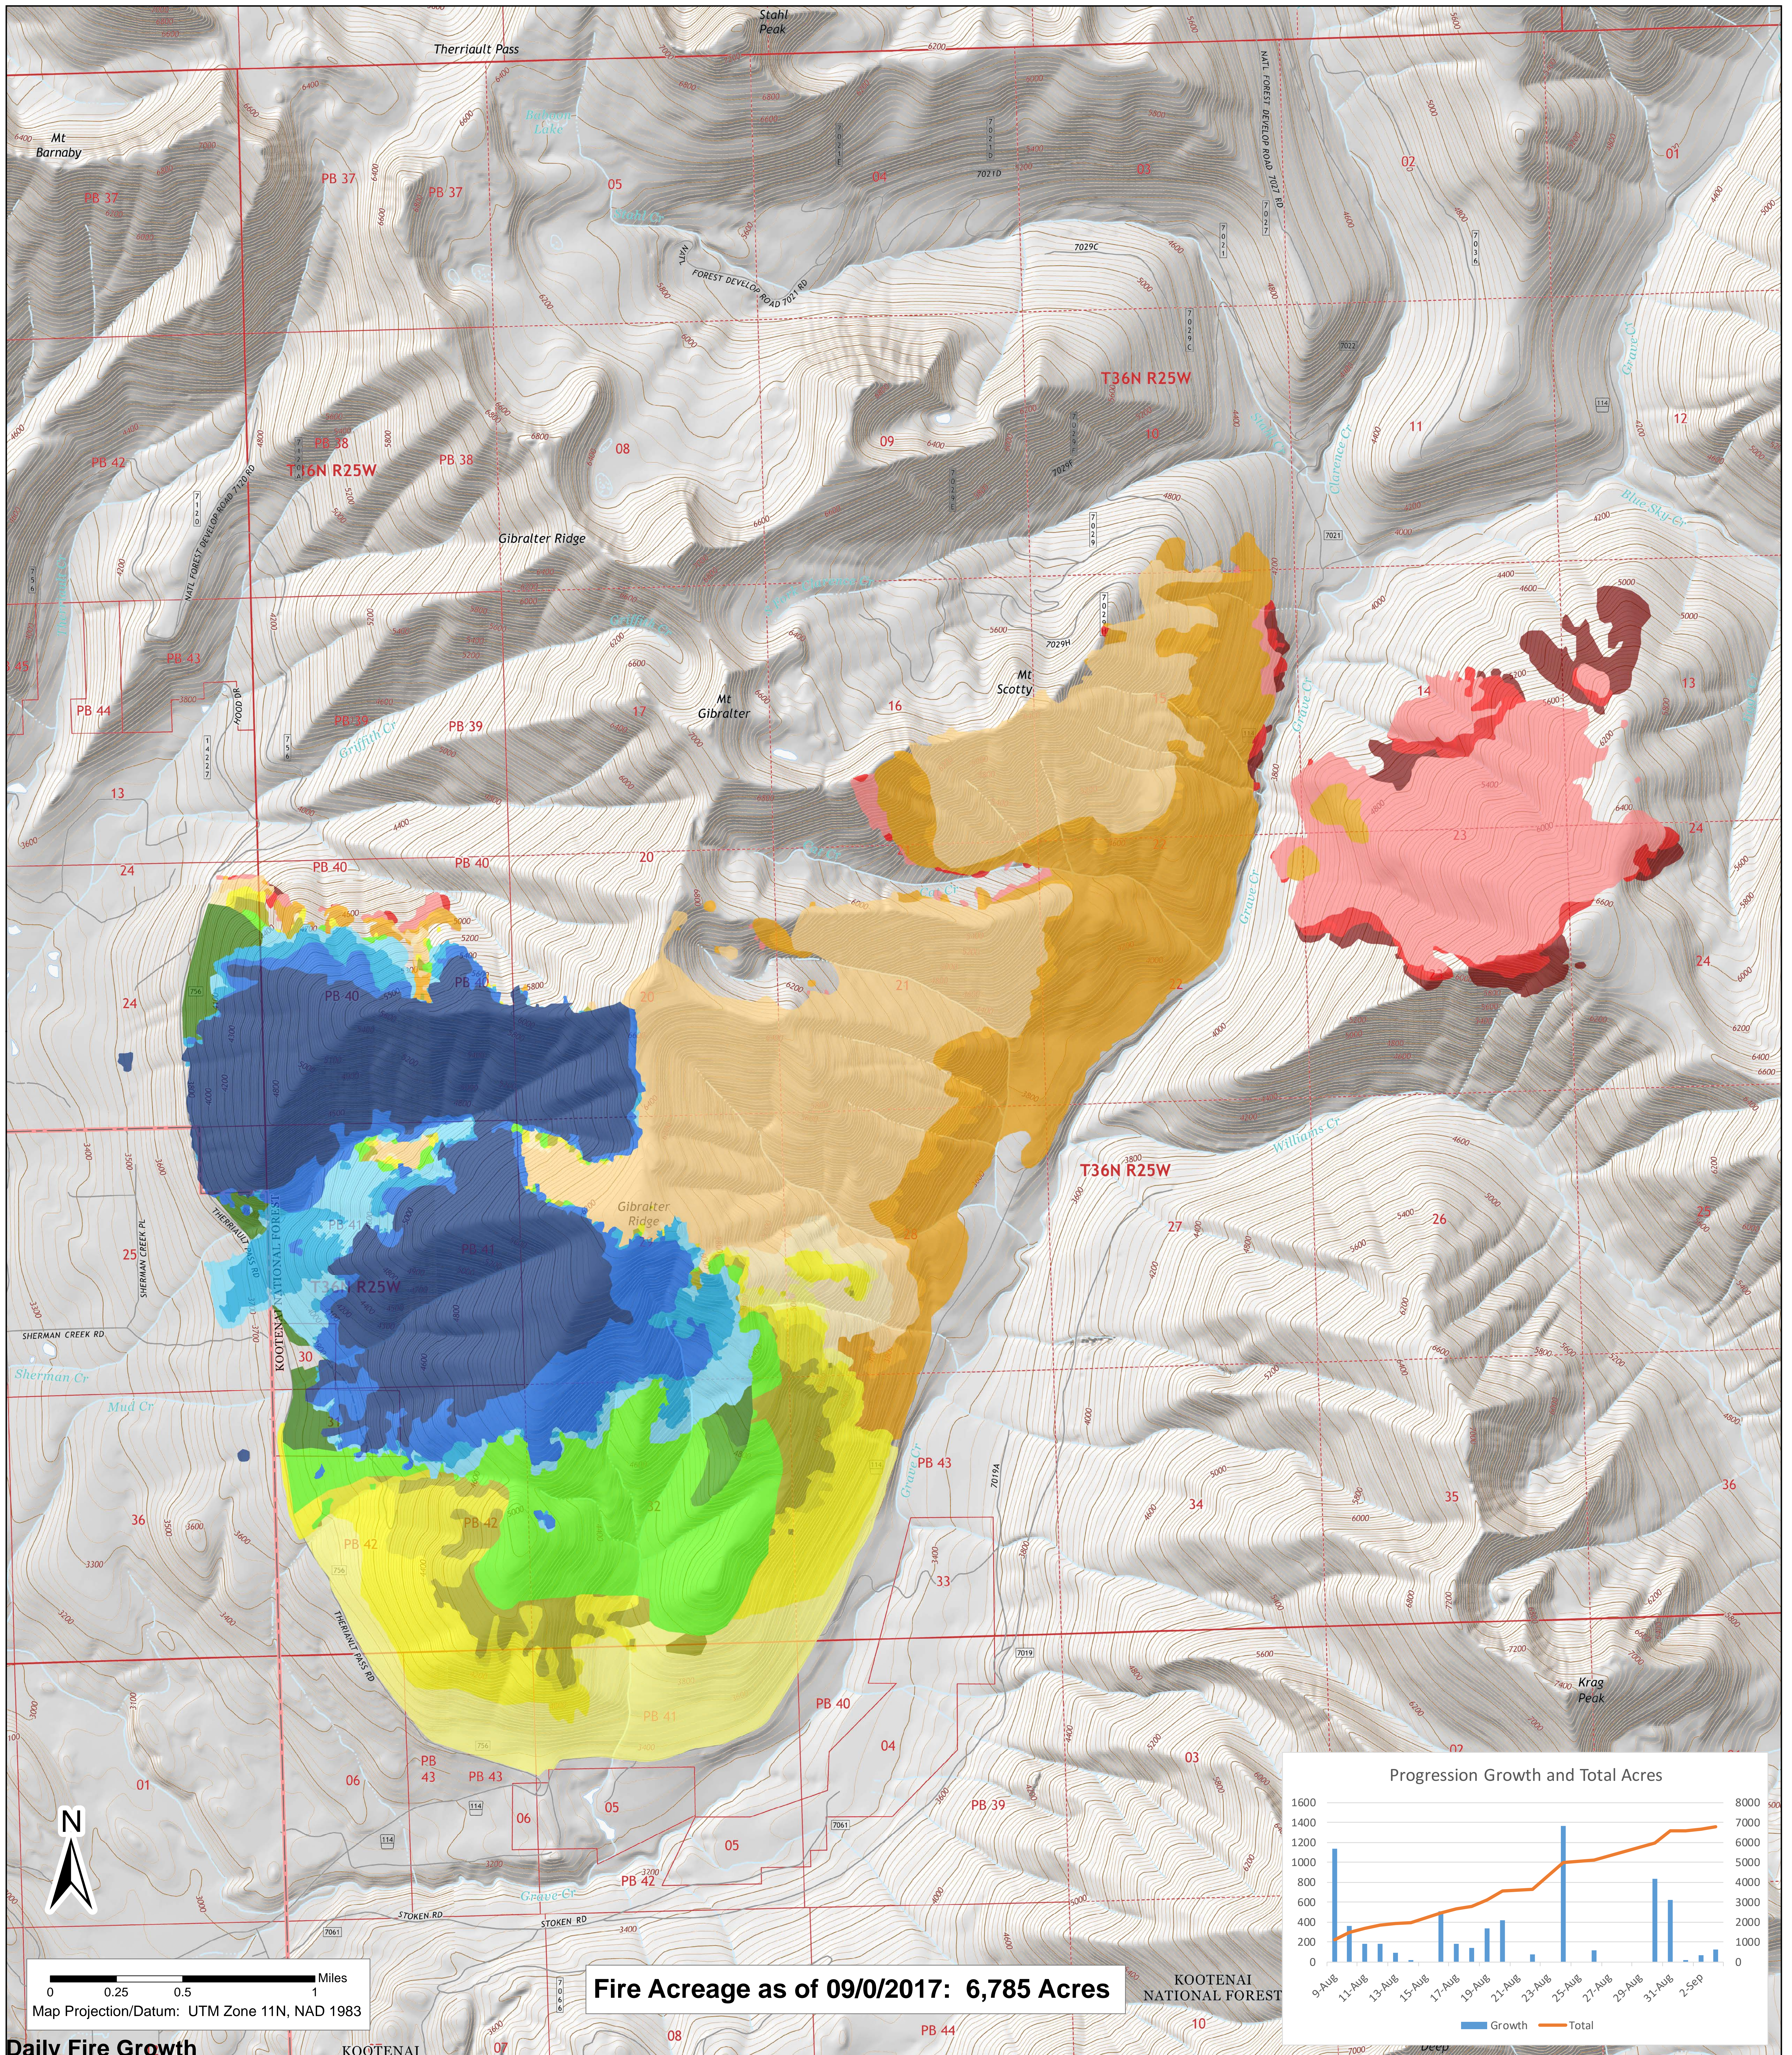

# Fire Progression Gibraltar Ridge Fire

MT-KNF-000161

**Fire Acreage as of 09/0/2017: 6,785 Acres**

### Daily Fire Growth

- 20170903: 128 ac
- 20170822: 80 ac
- 20170816: 510 ac
- 20170810: 360 ac
- 20170902: 69 ac
- 20170820: 421 ac
- 20170814: 22 ac
- 20170809: 1,134 ac
- 20170901: 20 ac
- 20170819: 340 ac
- 20170813: 89 ac
- 20170831: 620 ac
- 20170818: 140 ac
- 20170812: 181 ac
- 20170830: 835 ac
- 20170817: 179 ac
- 20170811: 181 ac
- 20170826: 118 ac
- 20170824: 1,369 ac

### Fire Location