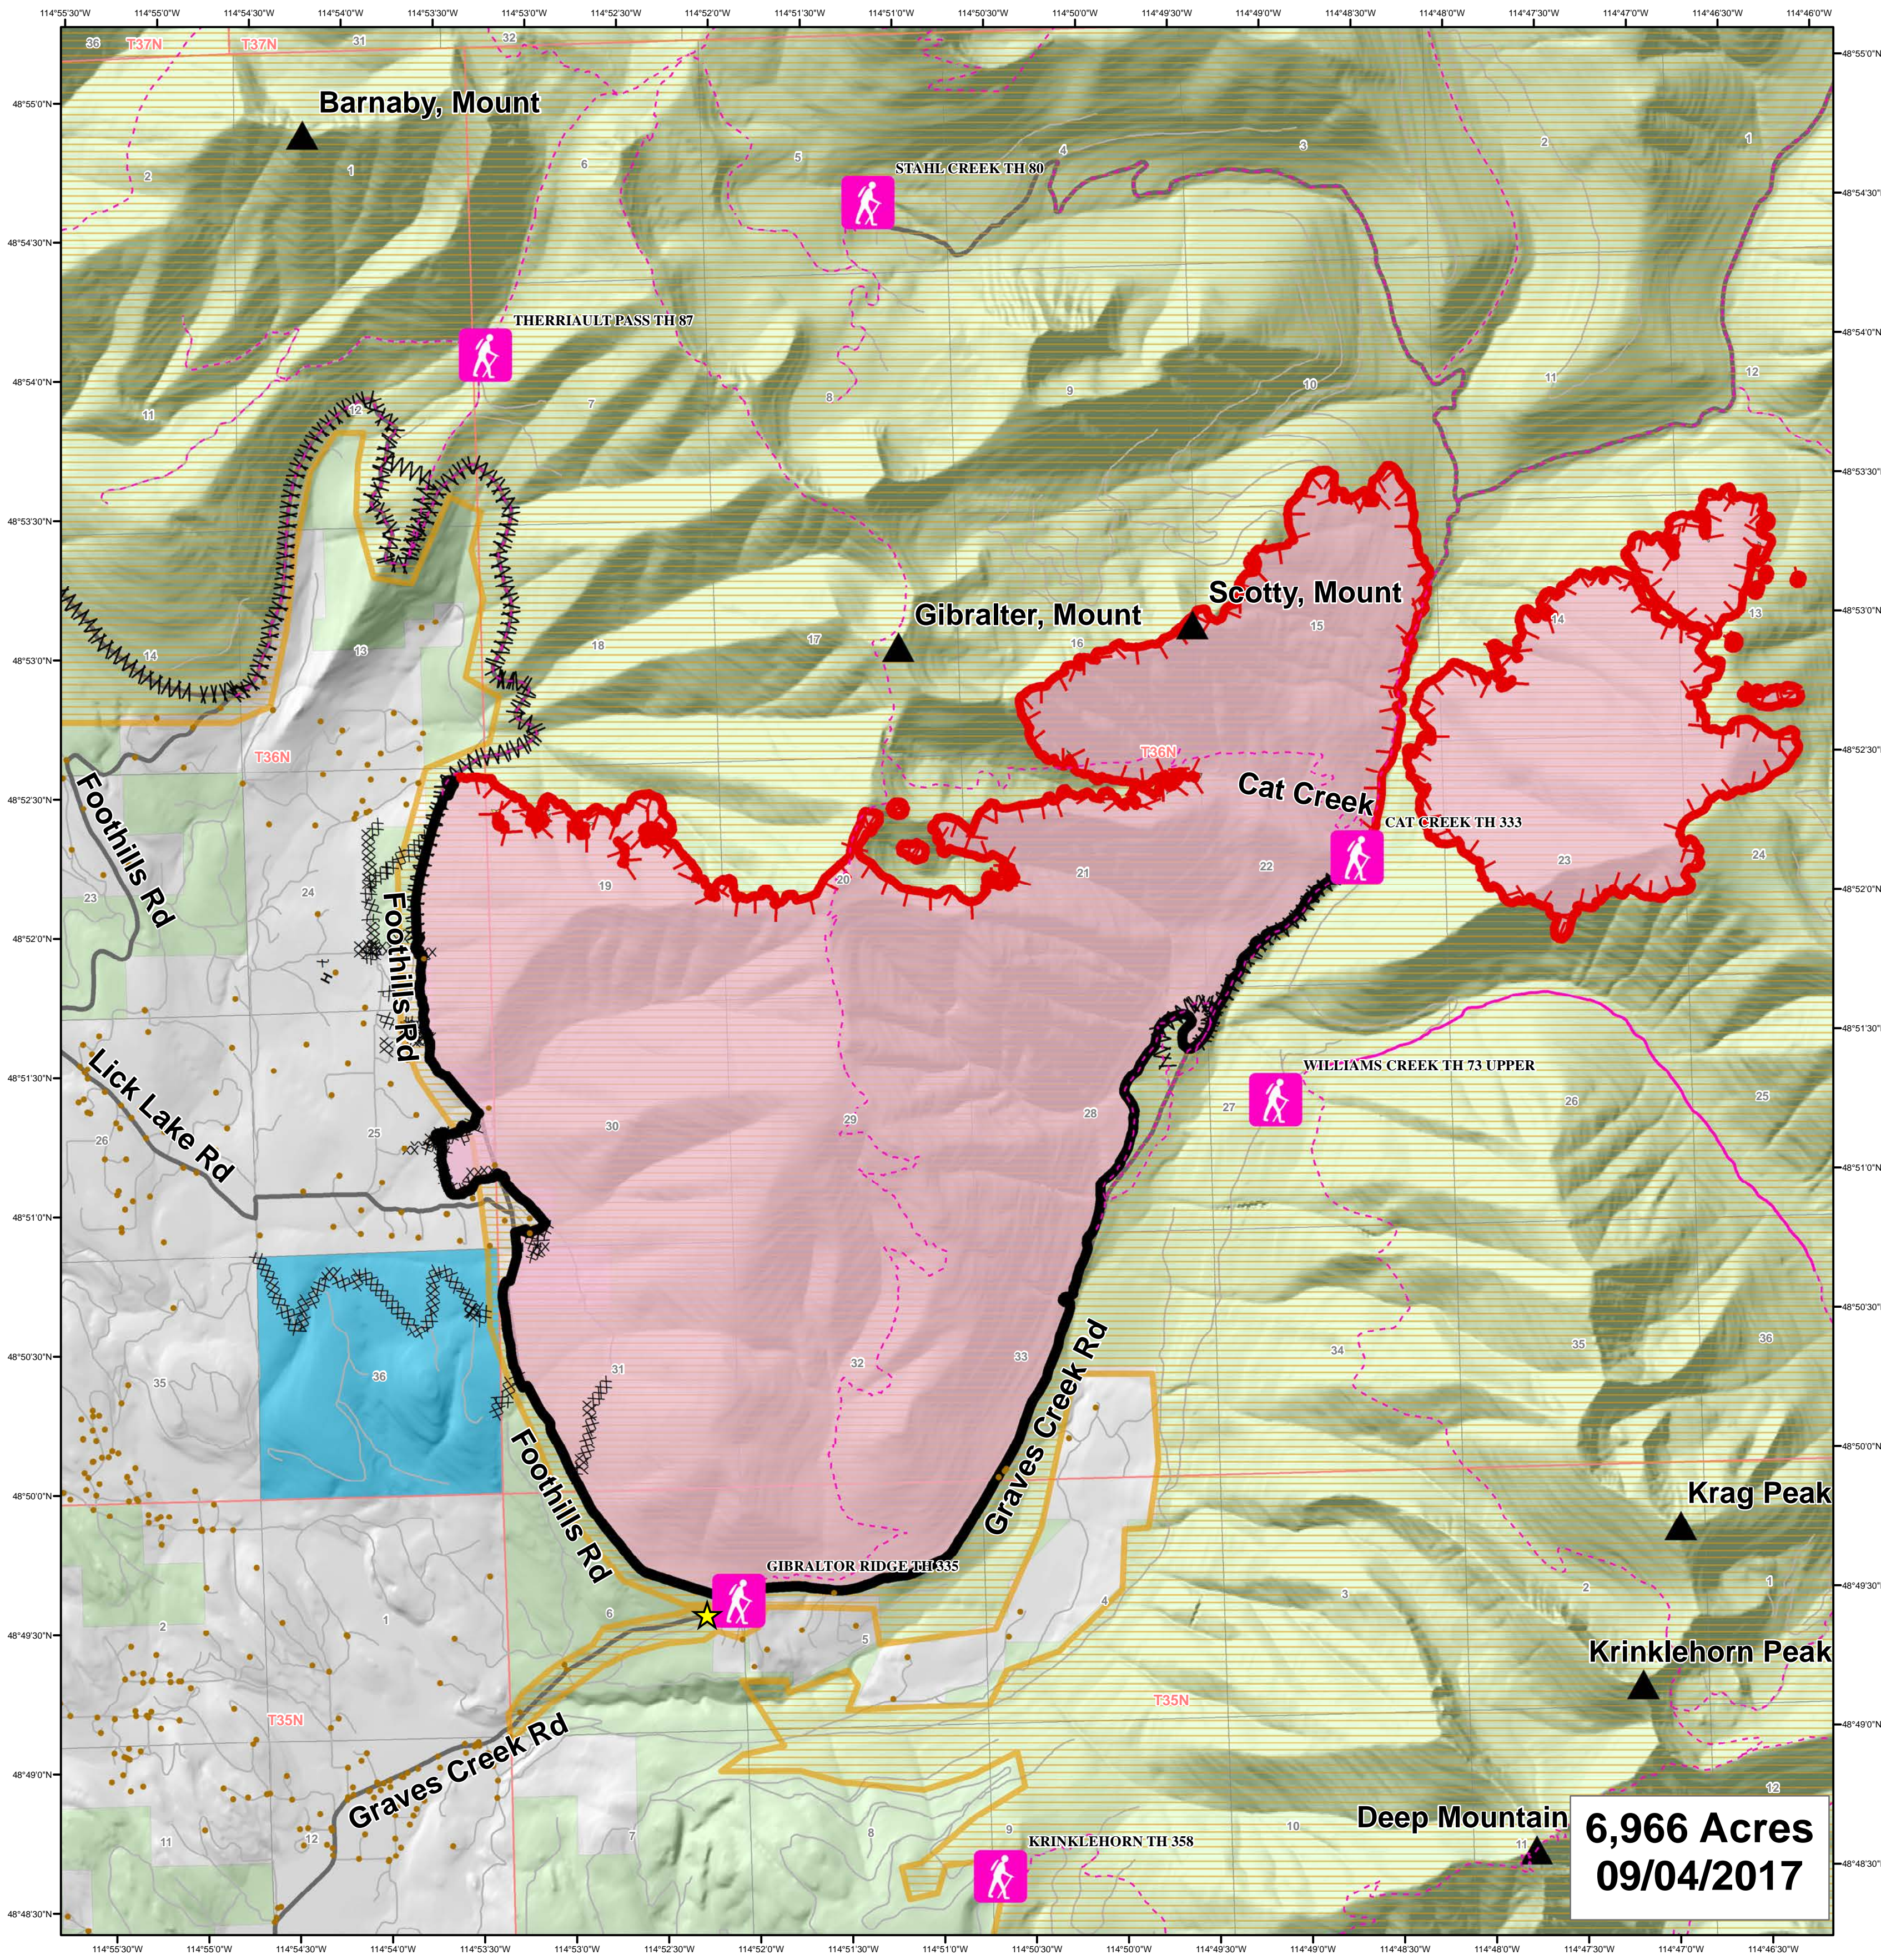

Information

Gibraltar Ridge Fire

MT-KNF-000161

6,966 Acres
09/04/2017

Forest Service	Checkpoints	Trailhead	Uncontrolled Fire Edge	Hand Line
MT State	Structure	Trails	Completed Dozer Line	Line Break Completed
Private	Mtn Top	Primary Travel Route	Completed Line	Unknown
Gibraltar Ridge Fire Closure Area	Other Road			

Miles
0 0.25 0.5 1