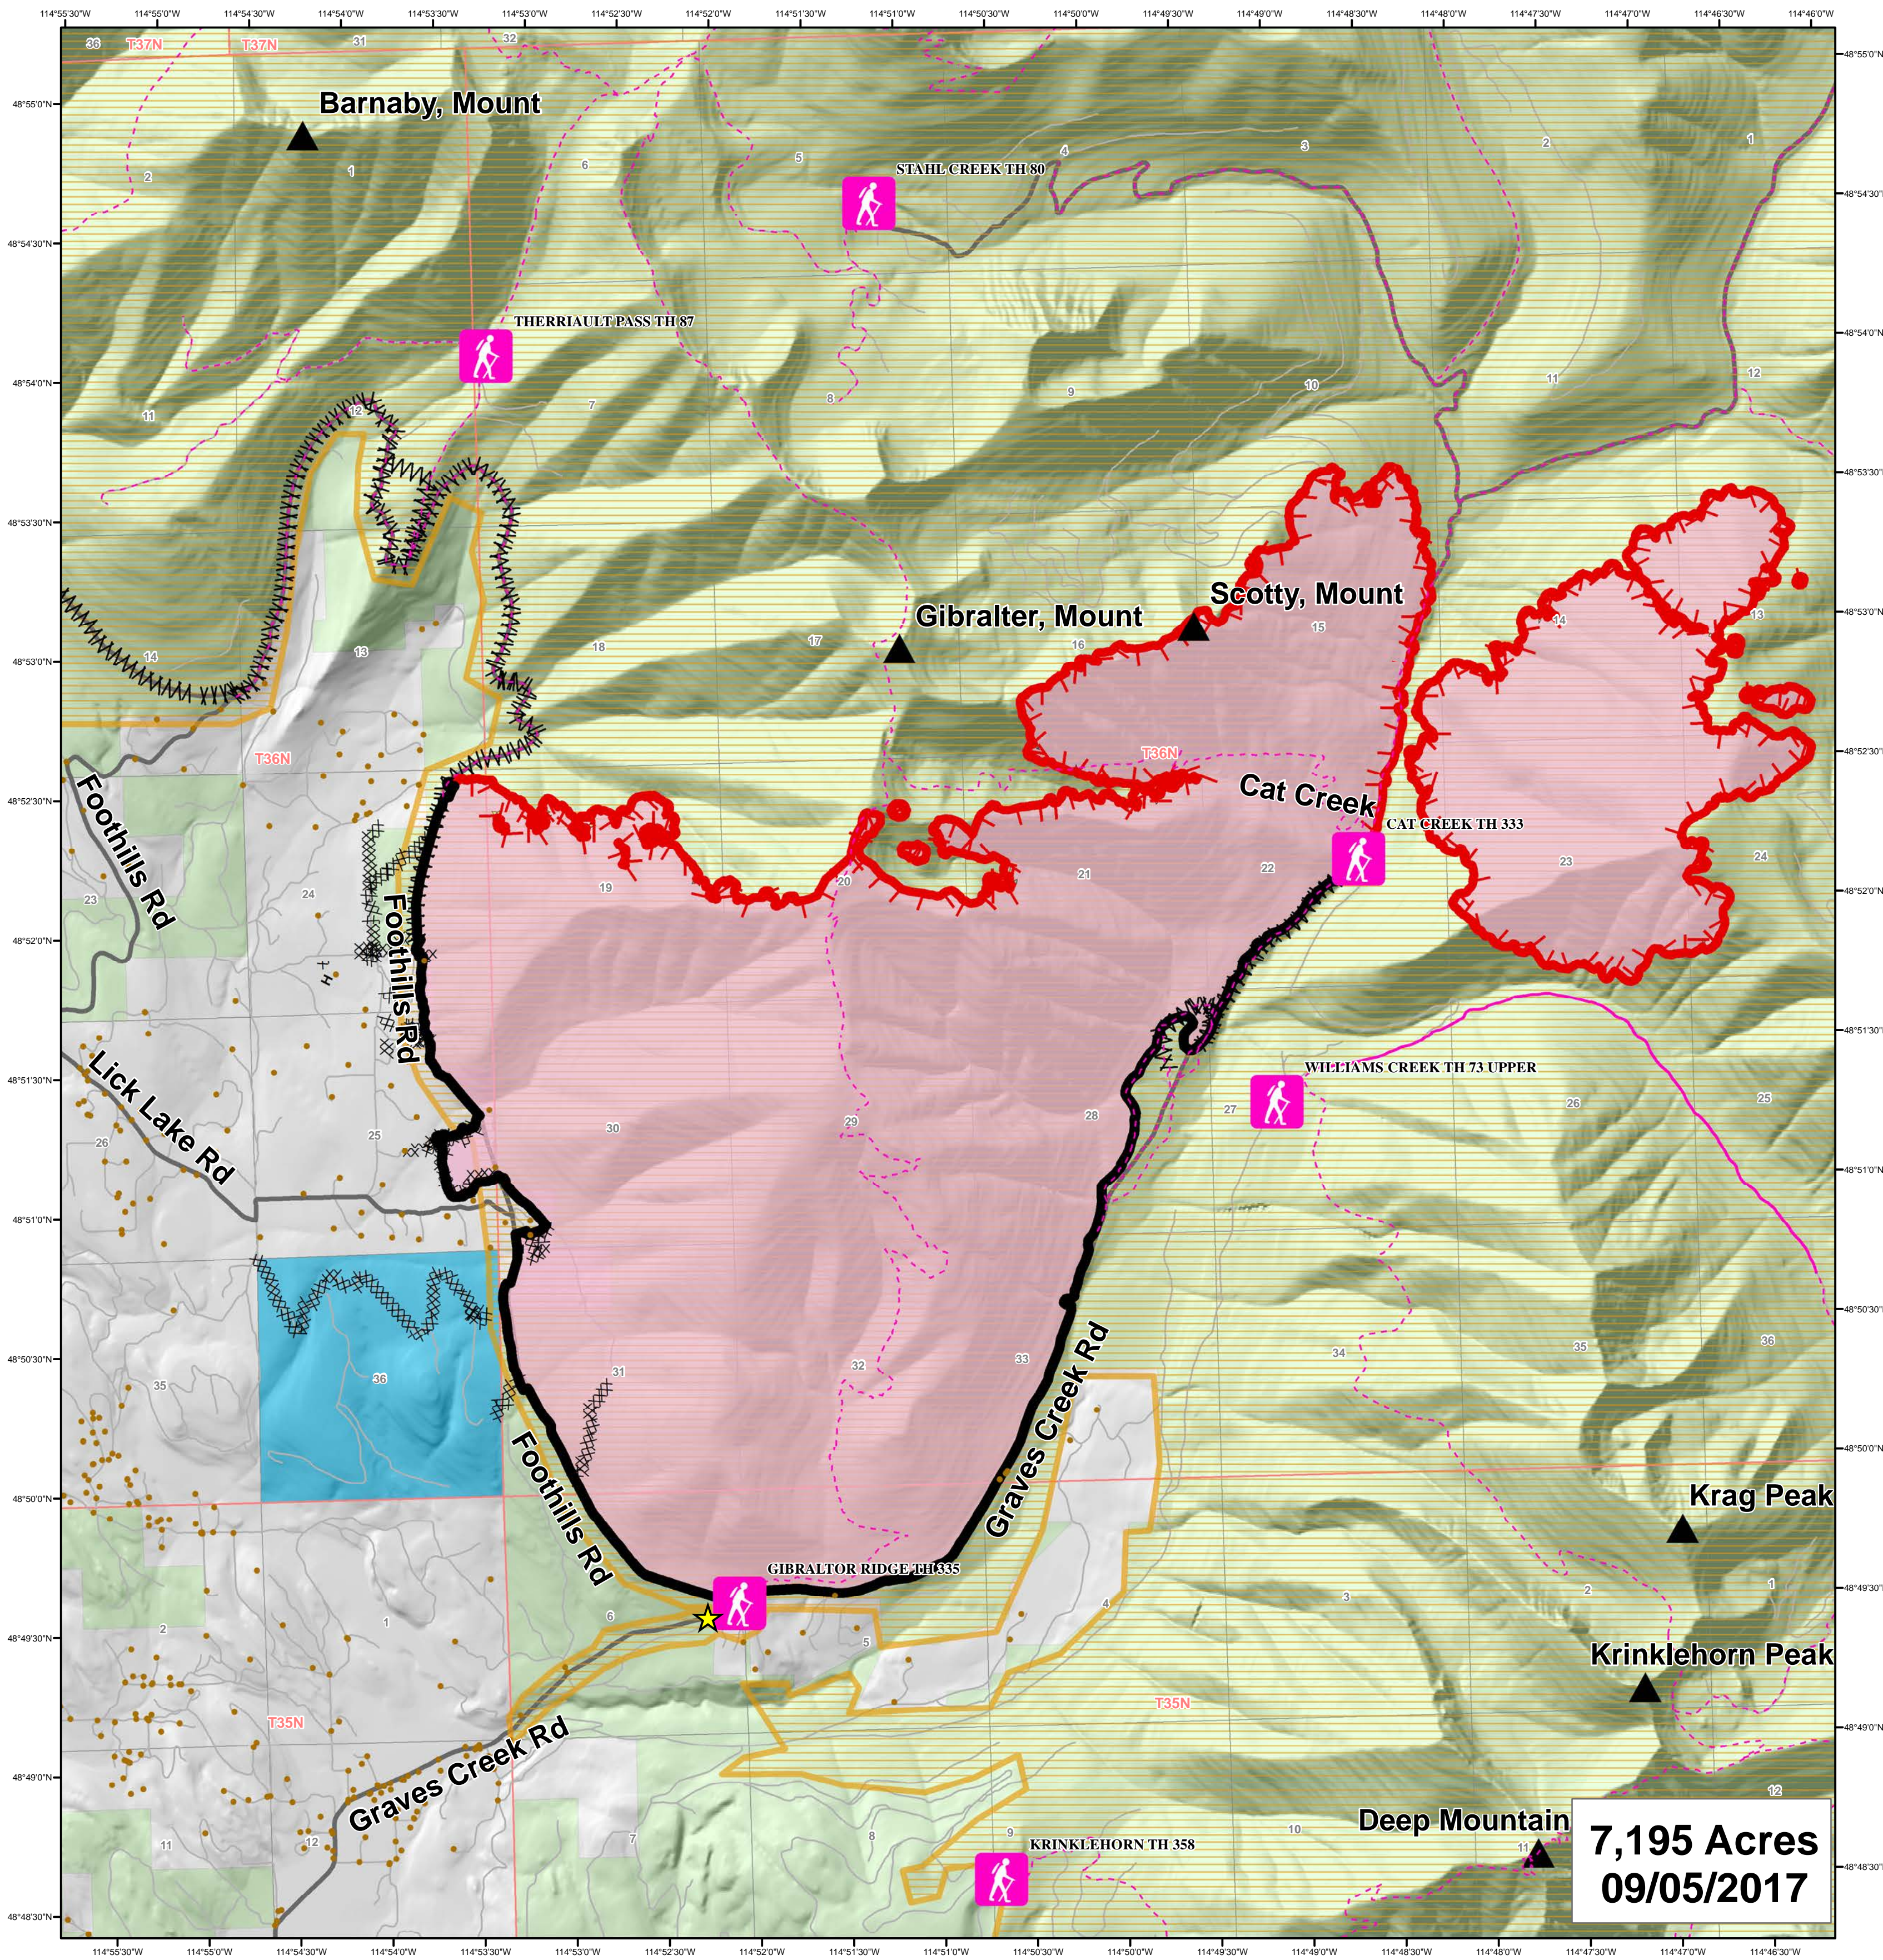

Information

Gibraltar Ridge Fire

MT-KNF-000161

7,195 Acres
09/05/2017

Forest Service	Checkpoints	Trailhead	Uncontrolled Fire Edge	Hand Line
MT State	Structure	Trails	Completed Dozer Line	Line Break Completed
Private	Mtn Top	Primary Travel Route	Completed Line	Unknown
Gibraltar Ridge Fire Closure Area	Other Road			

Miles
0 0.25 0.5 1