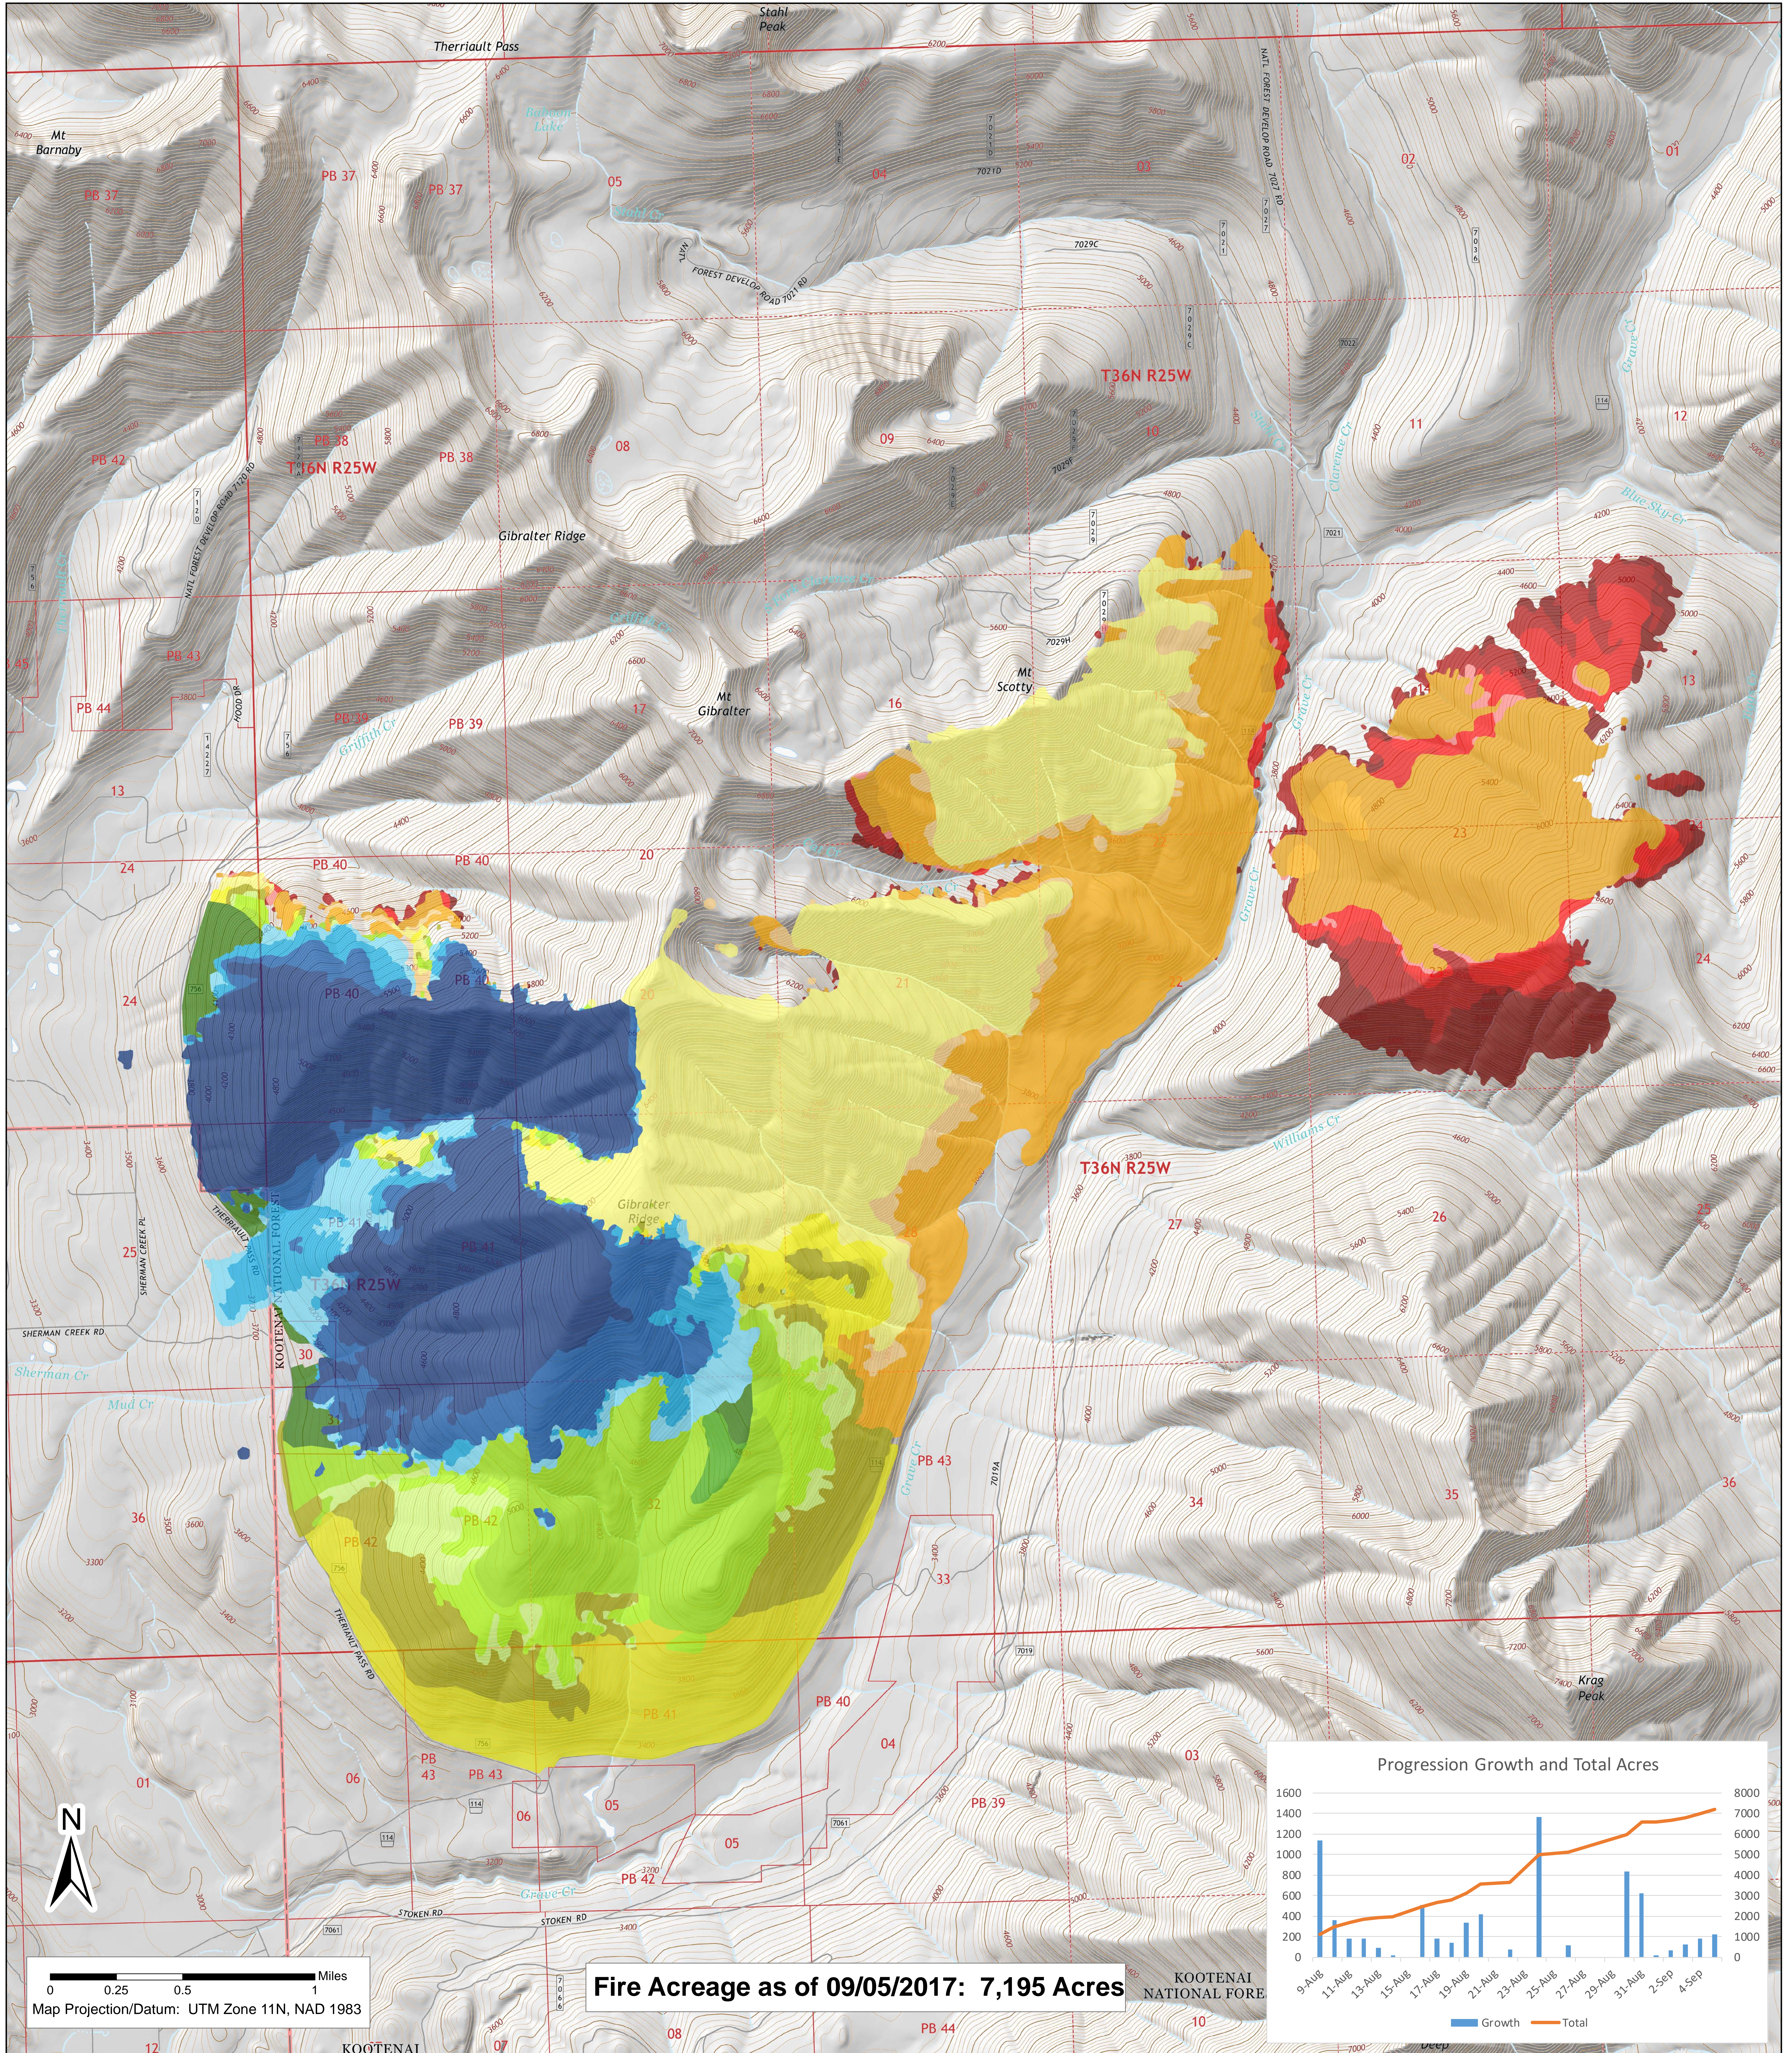

Fire Progression Gibraltar Ridge Fire

MT-KNF-000161

Daily Fire Growth

20170905: 226 ac	20170830: 835 ac	20170819: 340 ac	20170813: 89 ac
20170904: 184 ac	20170826: 118 ac	20170818: 140 ac	20170812: 181 ac
20170903: 128 ac	20170824: 1,369 ac	20170817: 179 ac	20170811: 181 ac
20170902: 69 ac	20170822: 80 ac	20170816: 510 ac	20170810: 360 ac
20170901: 20 ac	20170820: 421 ac	20170814: 22 ac	20170809: 1,134 ac
20170831: 620 ac			

Fire Location