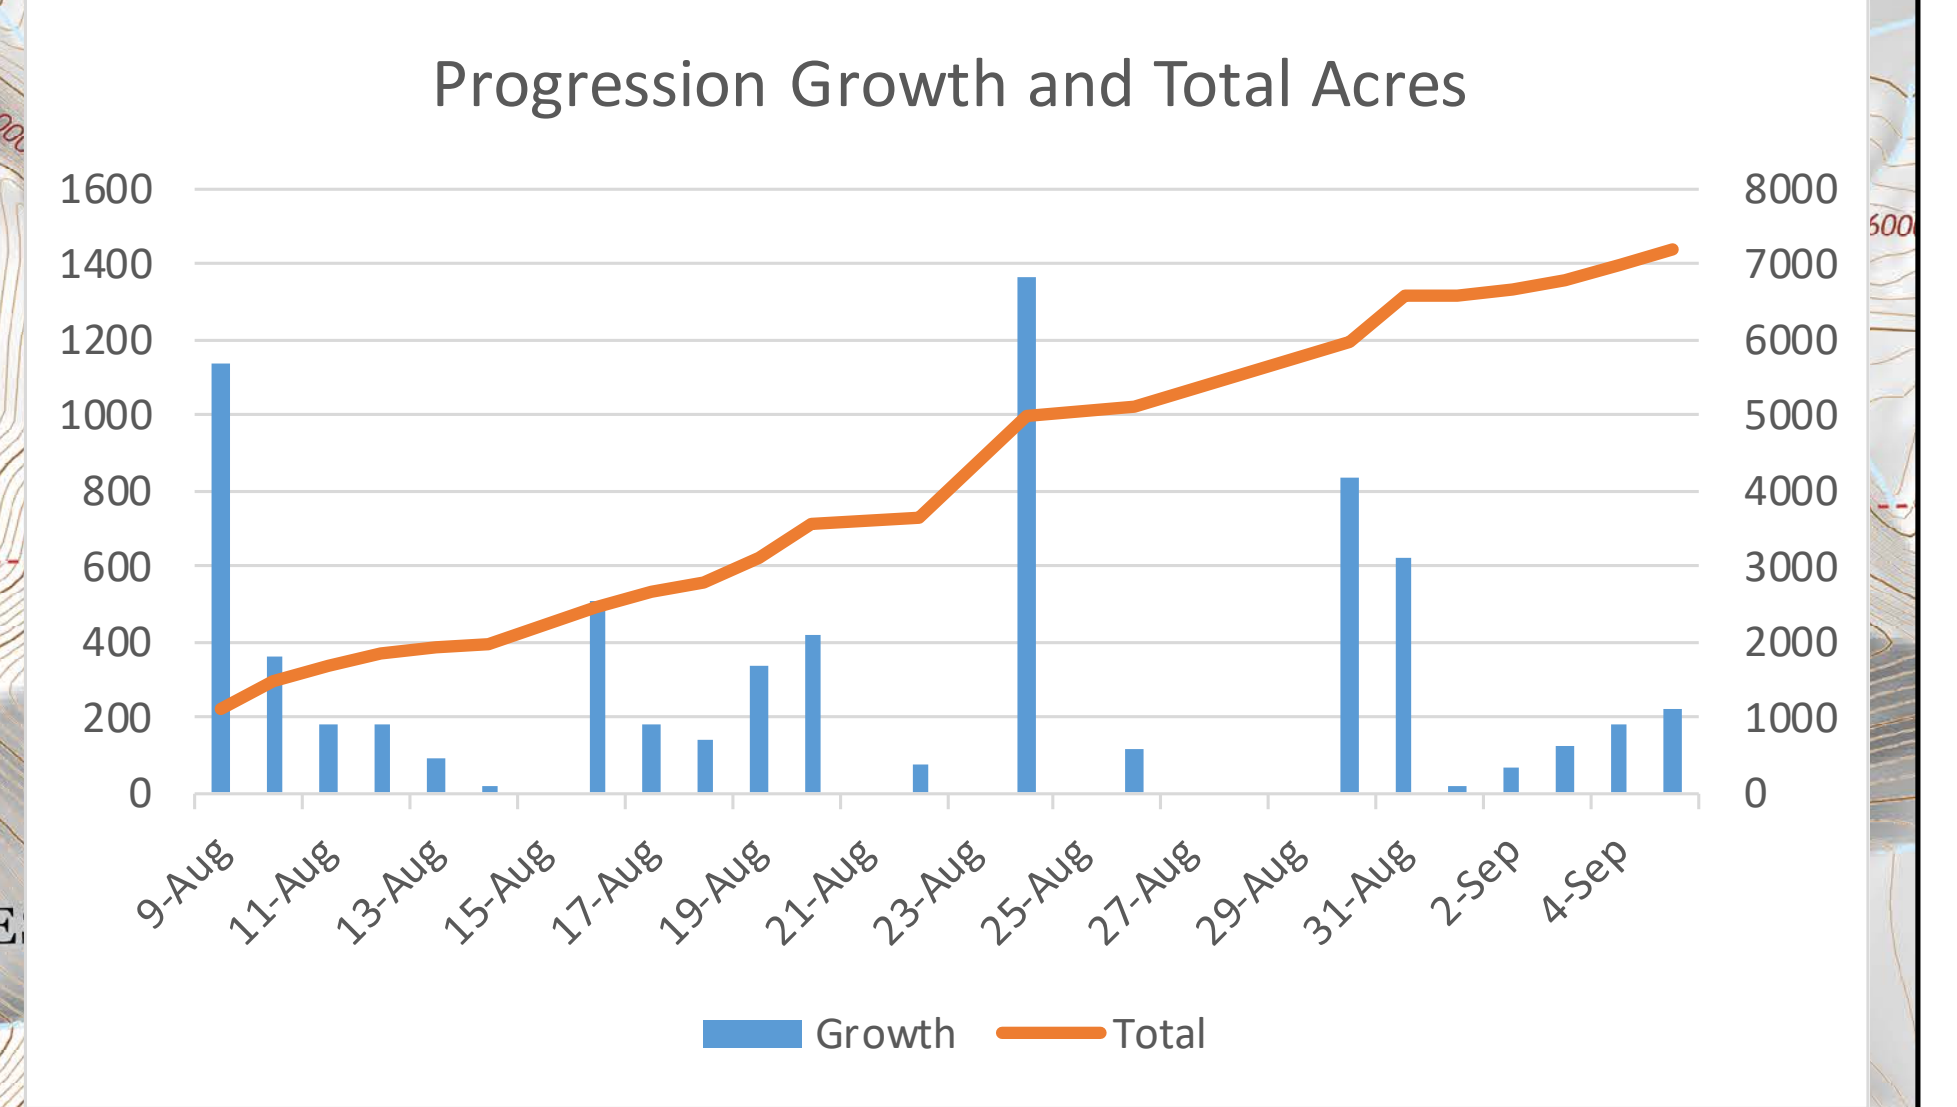

Fire Progression Gibraltar Ridge Fire

MT-KNF-000161

Daily Fire Growth

20170905: 226 ac	20170830: 835 ac	20170819: 340 ac	20170813: 89 ac
20170904: 184 ac	20170826: 118 ac	20170818: 140 ac	20170812: 181 ac
20170903: 128 ac	20170824: 1,369 ac	20170817: 179 ac	20170811: 181 ac
20170902: 69 ac	20170822: 80 ac	20170816: 510 ac	20170810: 360 ac
20170901: 20 ac	20170820: 421 ac	20170814: 22 ac	20170809: 1,134 ac
20170831: 620 ac			

Fire Location