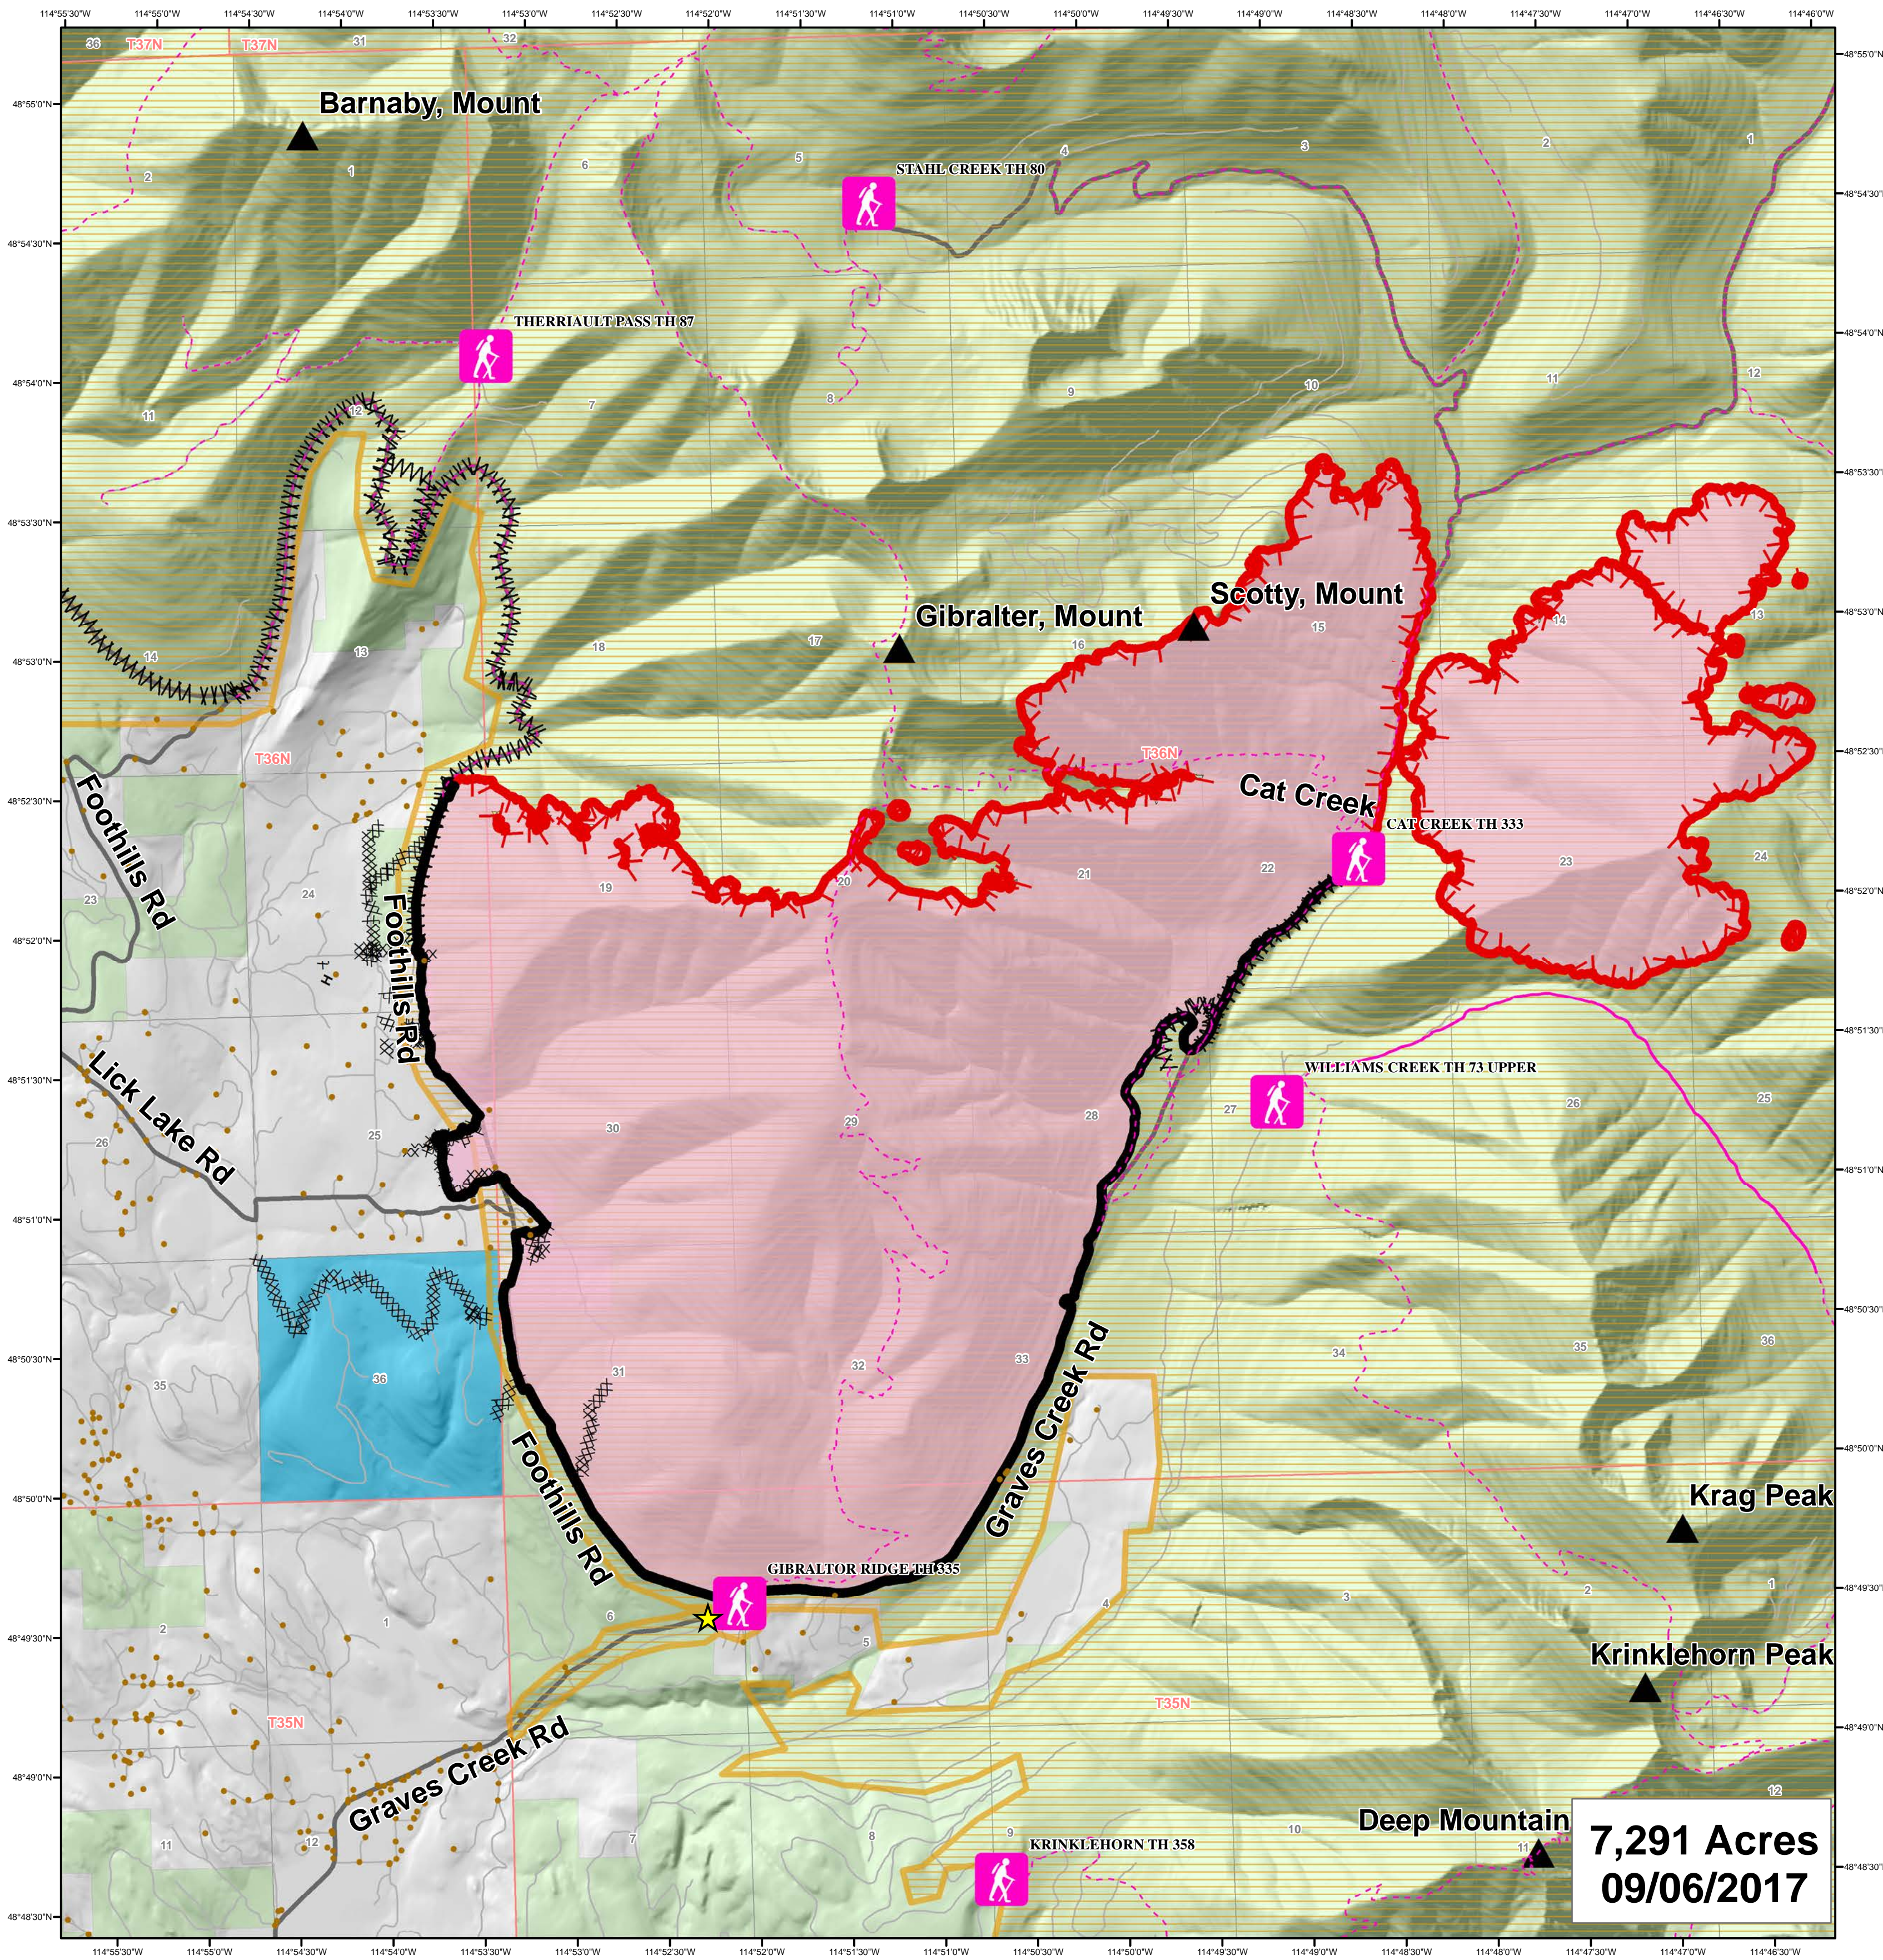

Information

Gibraltar Ridge Fire

MT-KNF-000161

	Forest Service		Checkpoints		Trailhead		Uncontrolled Fire Edge		Hand Line
	MT State		Structure		Trails		Completed Dozer Line		Line Break Completed
	Private		Mtn Top		Primary Travel Route		Completed Line		Unknown
	Gibraltar Ridge Fire Closure Area				Other Road				

Miles

0 0.25 0.5 1