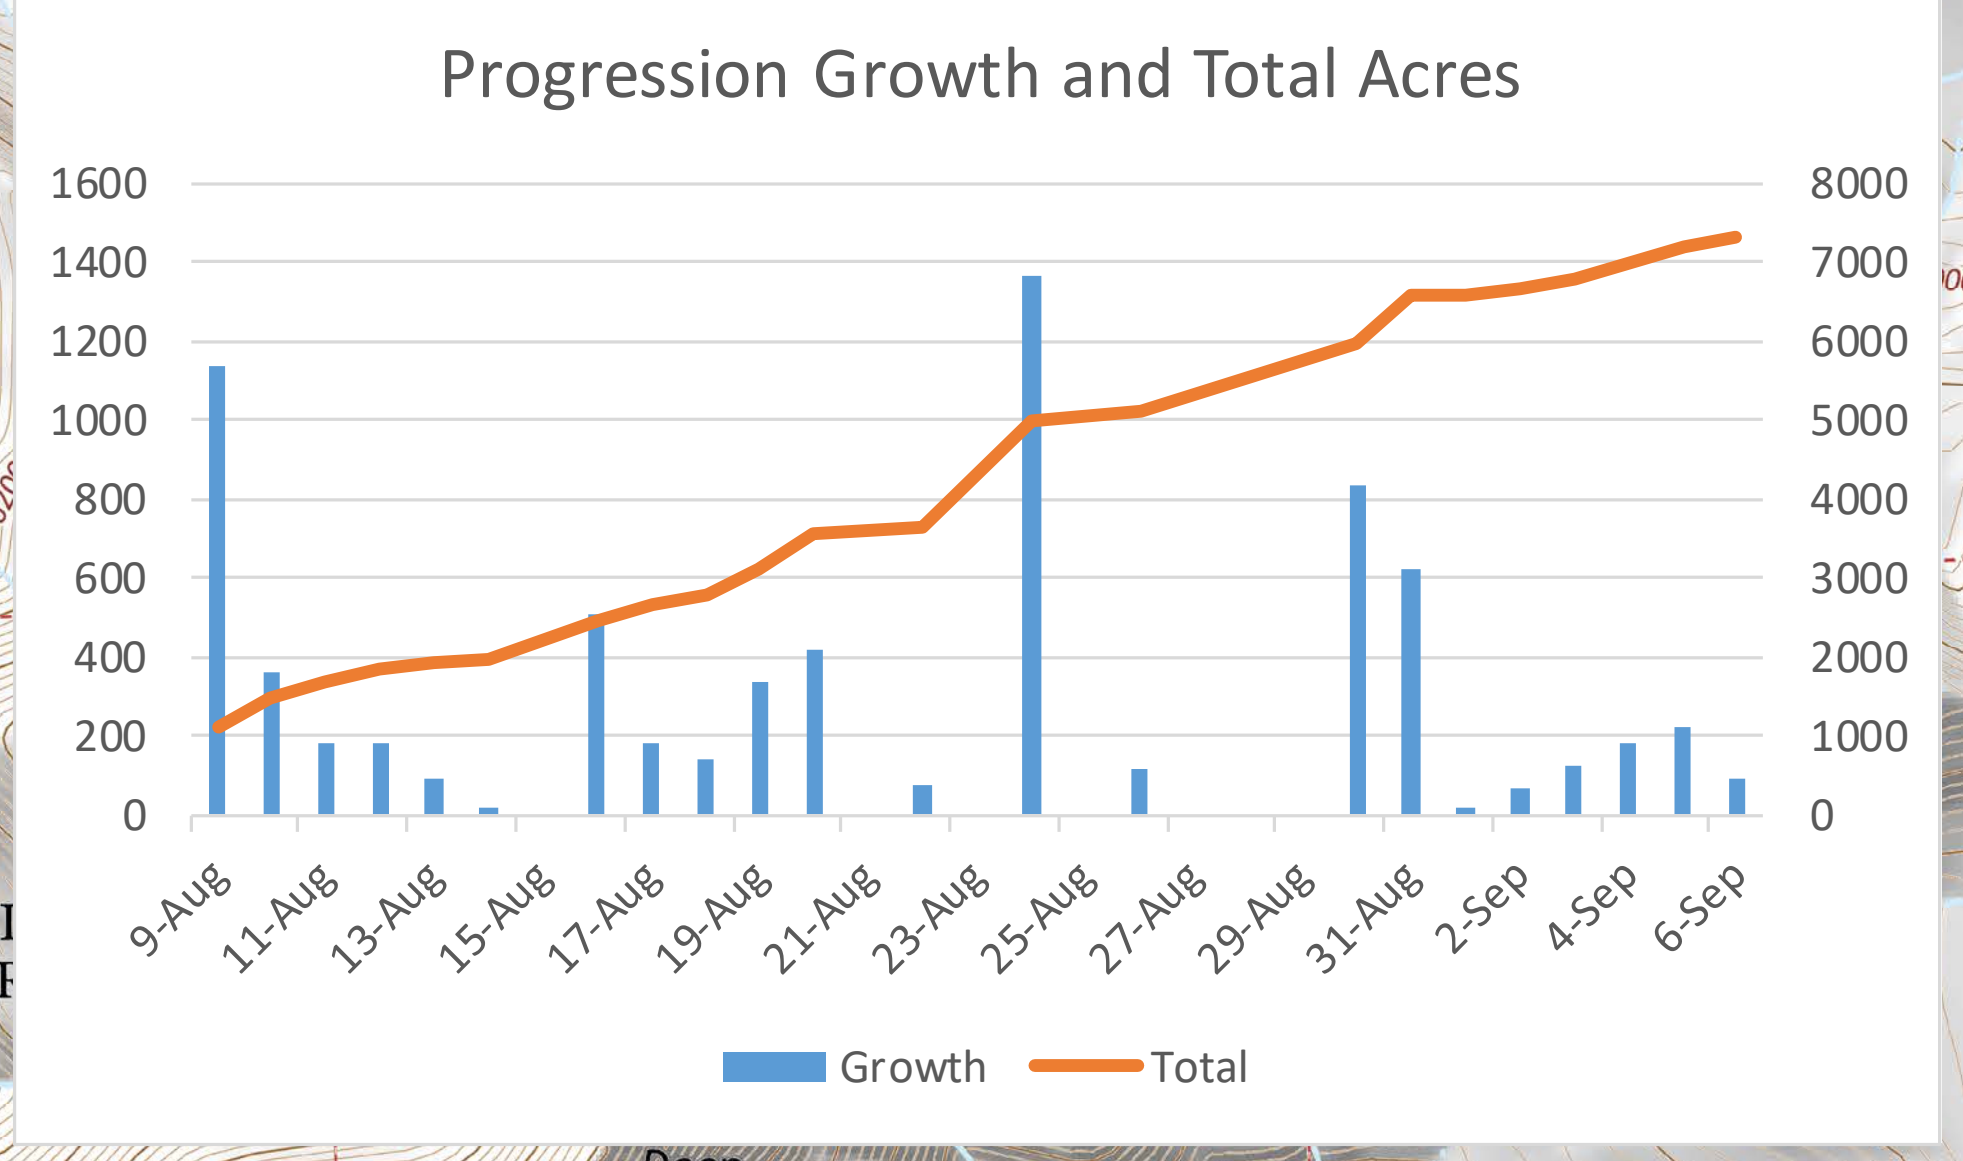

Fire Progression Gibraltar Ridge Fire

MT-KNF-000161

Fire Acreage as of 09/06/2017: 7,291 Acres

Daily Fire Growth

20170906: 96 ac	20170902: 69 ac	20170826: 118 ac	20170819: 340 ac	20170814: 22 ac	20170810: 360 ac
20170905: 226 ac	20170901: 20 ac	20170824: 1,369 ac	20170818: 140 ac	20170813: 89 ac	20170809: 1,134 ac
20170904: 184 ac	20170831: 620 ac	20170822: 80 ac	20170817: 179 ac	20170812: 181 ac	
20170903: 128 ac	20170830: 835 ac	20170820: 421 ac	20170816: 510 ac	20170811: 181 ac	

Fire Location