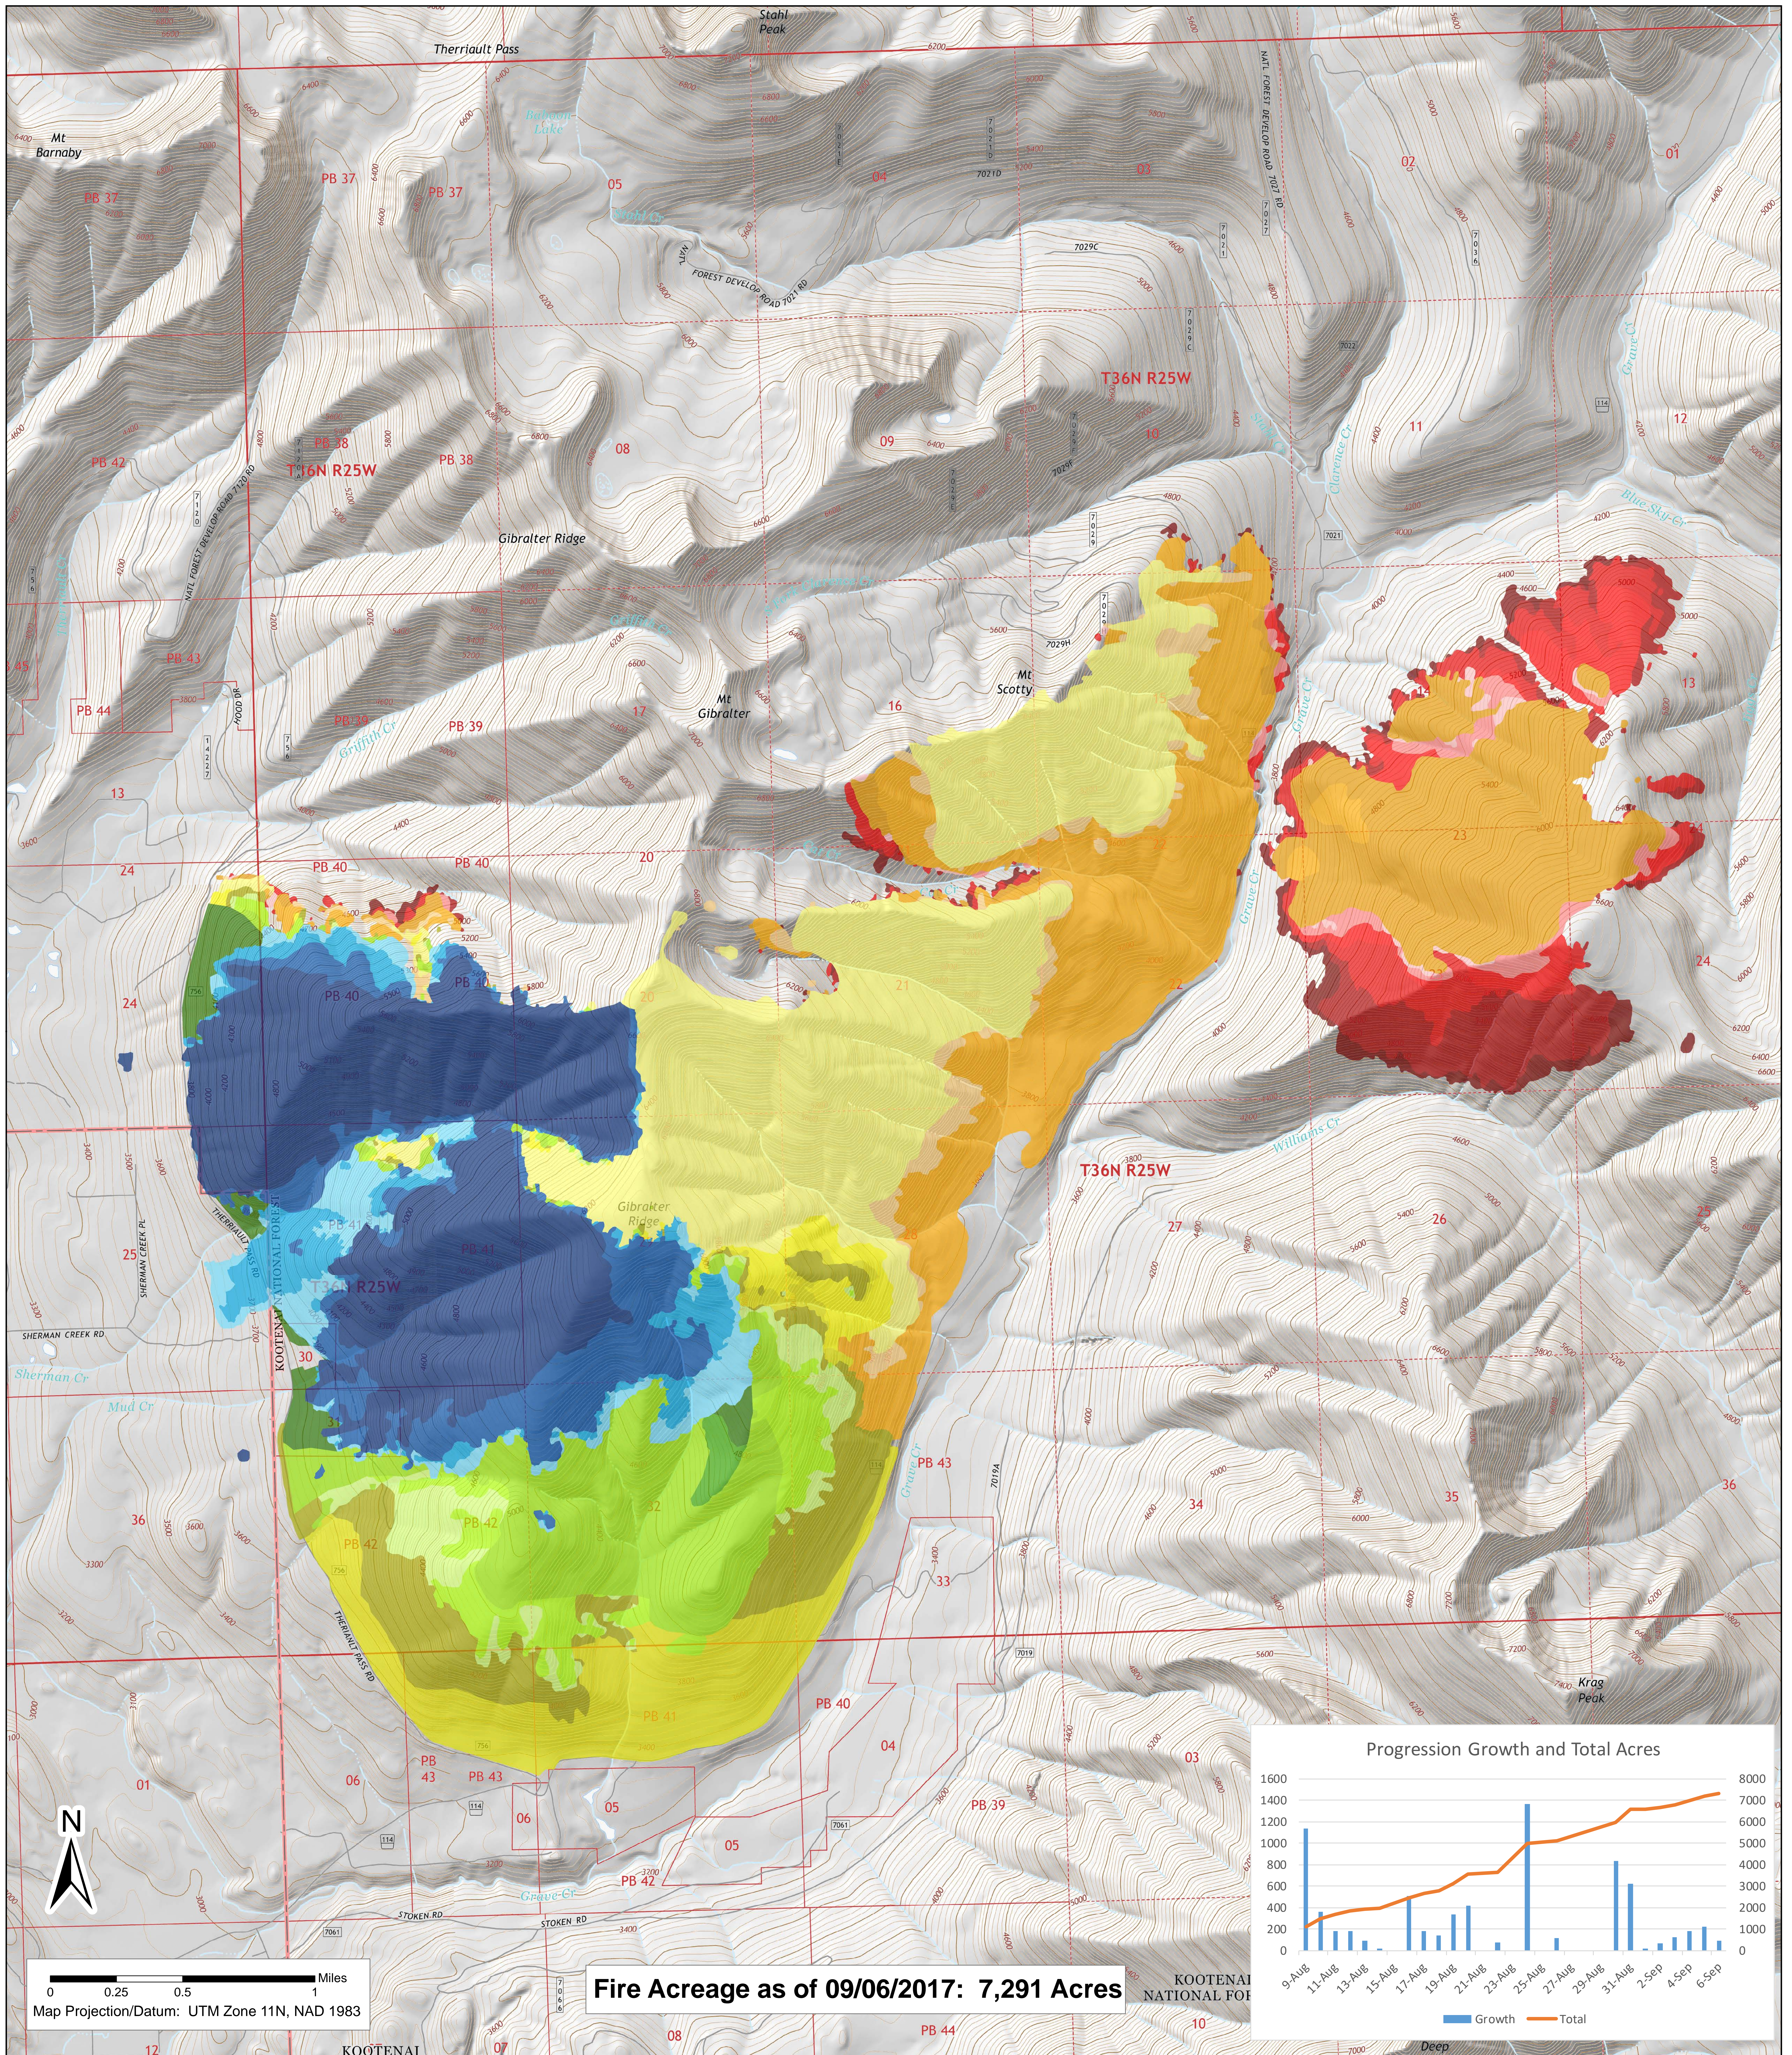

Fire Progression Gibraltar Ridge Fire

MT-KNF-000161

Fire Acreage as of 09/06/2017: 7,291 Acres

Daily Fire Growth

20170906: 96 ac	20170902: 69 ac	20170826: 118 ac	20170819: 340 ac	20170814: 22 ac	20170810: 360 ac
20170905: 226 ac	20170901: 20 ac	20170824: 1,369 ac	20170818: 140 ac	20170813: 89 ac	20170809: 1,134 ac
20170904: 184 ac	20170831: 620 ac	20170822: 80 ac	20170817: 179 ac	20170812: 181 ac	
20170903: 128 ac	20170830: 835 ac	20170820: 421 ac	20170816: 510 ac	20170811: 181 ac	

Fire Location