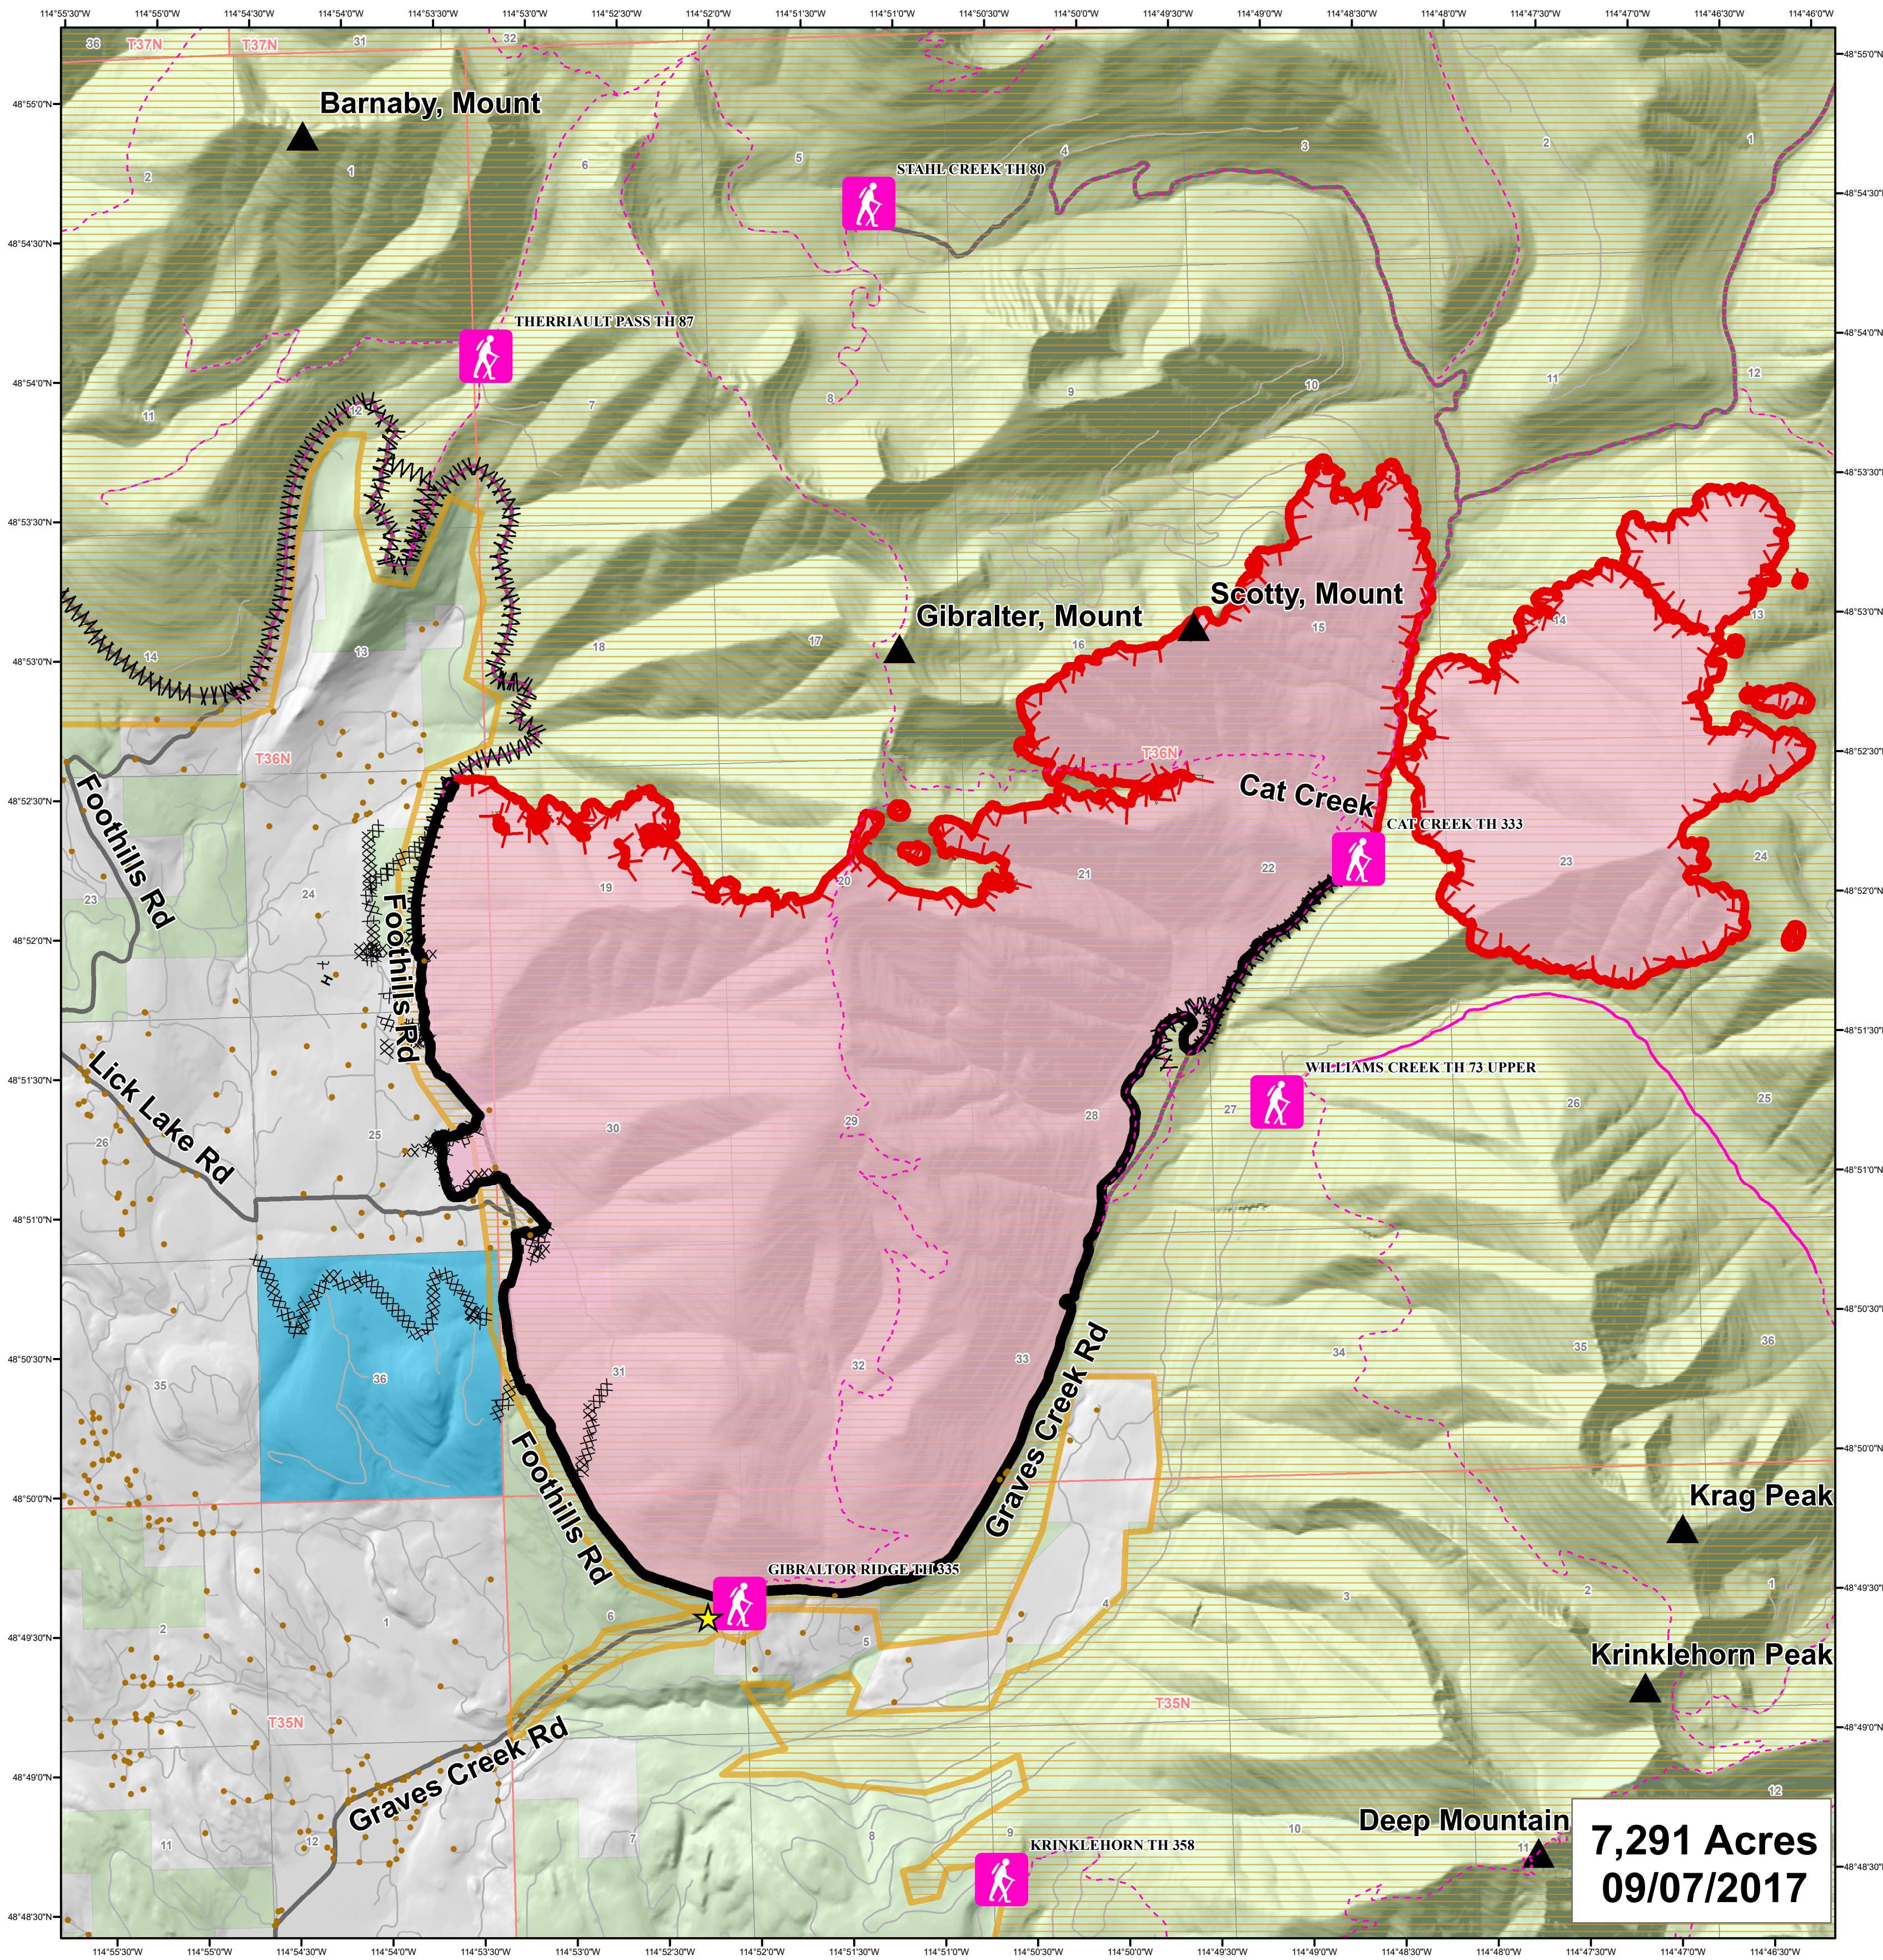

Information

Gibraltar Ridge Fire

MT-KNF-000161

7,291 Acres
09/07/2017

Forest Service	Checkpoints	Trailhead	Uncontrolled Fire Edge	Hand Line
MT State	Structure	Trails	Completed Dozer Line	Line Break Completed
Private	Mtn Top	Primary Travel Route	Completed Line	Unknown
Gibraltar Ridge Fire Closure Area	Other Road			