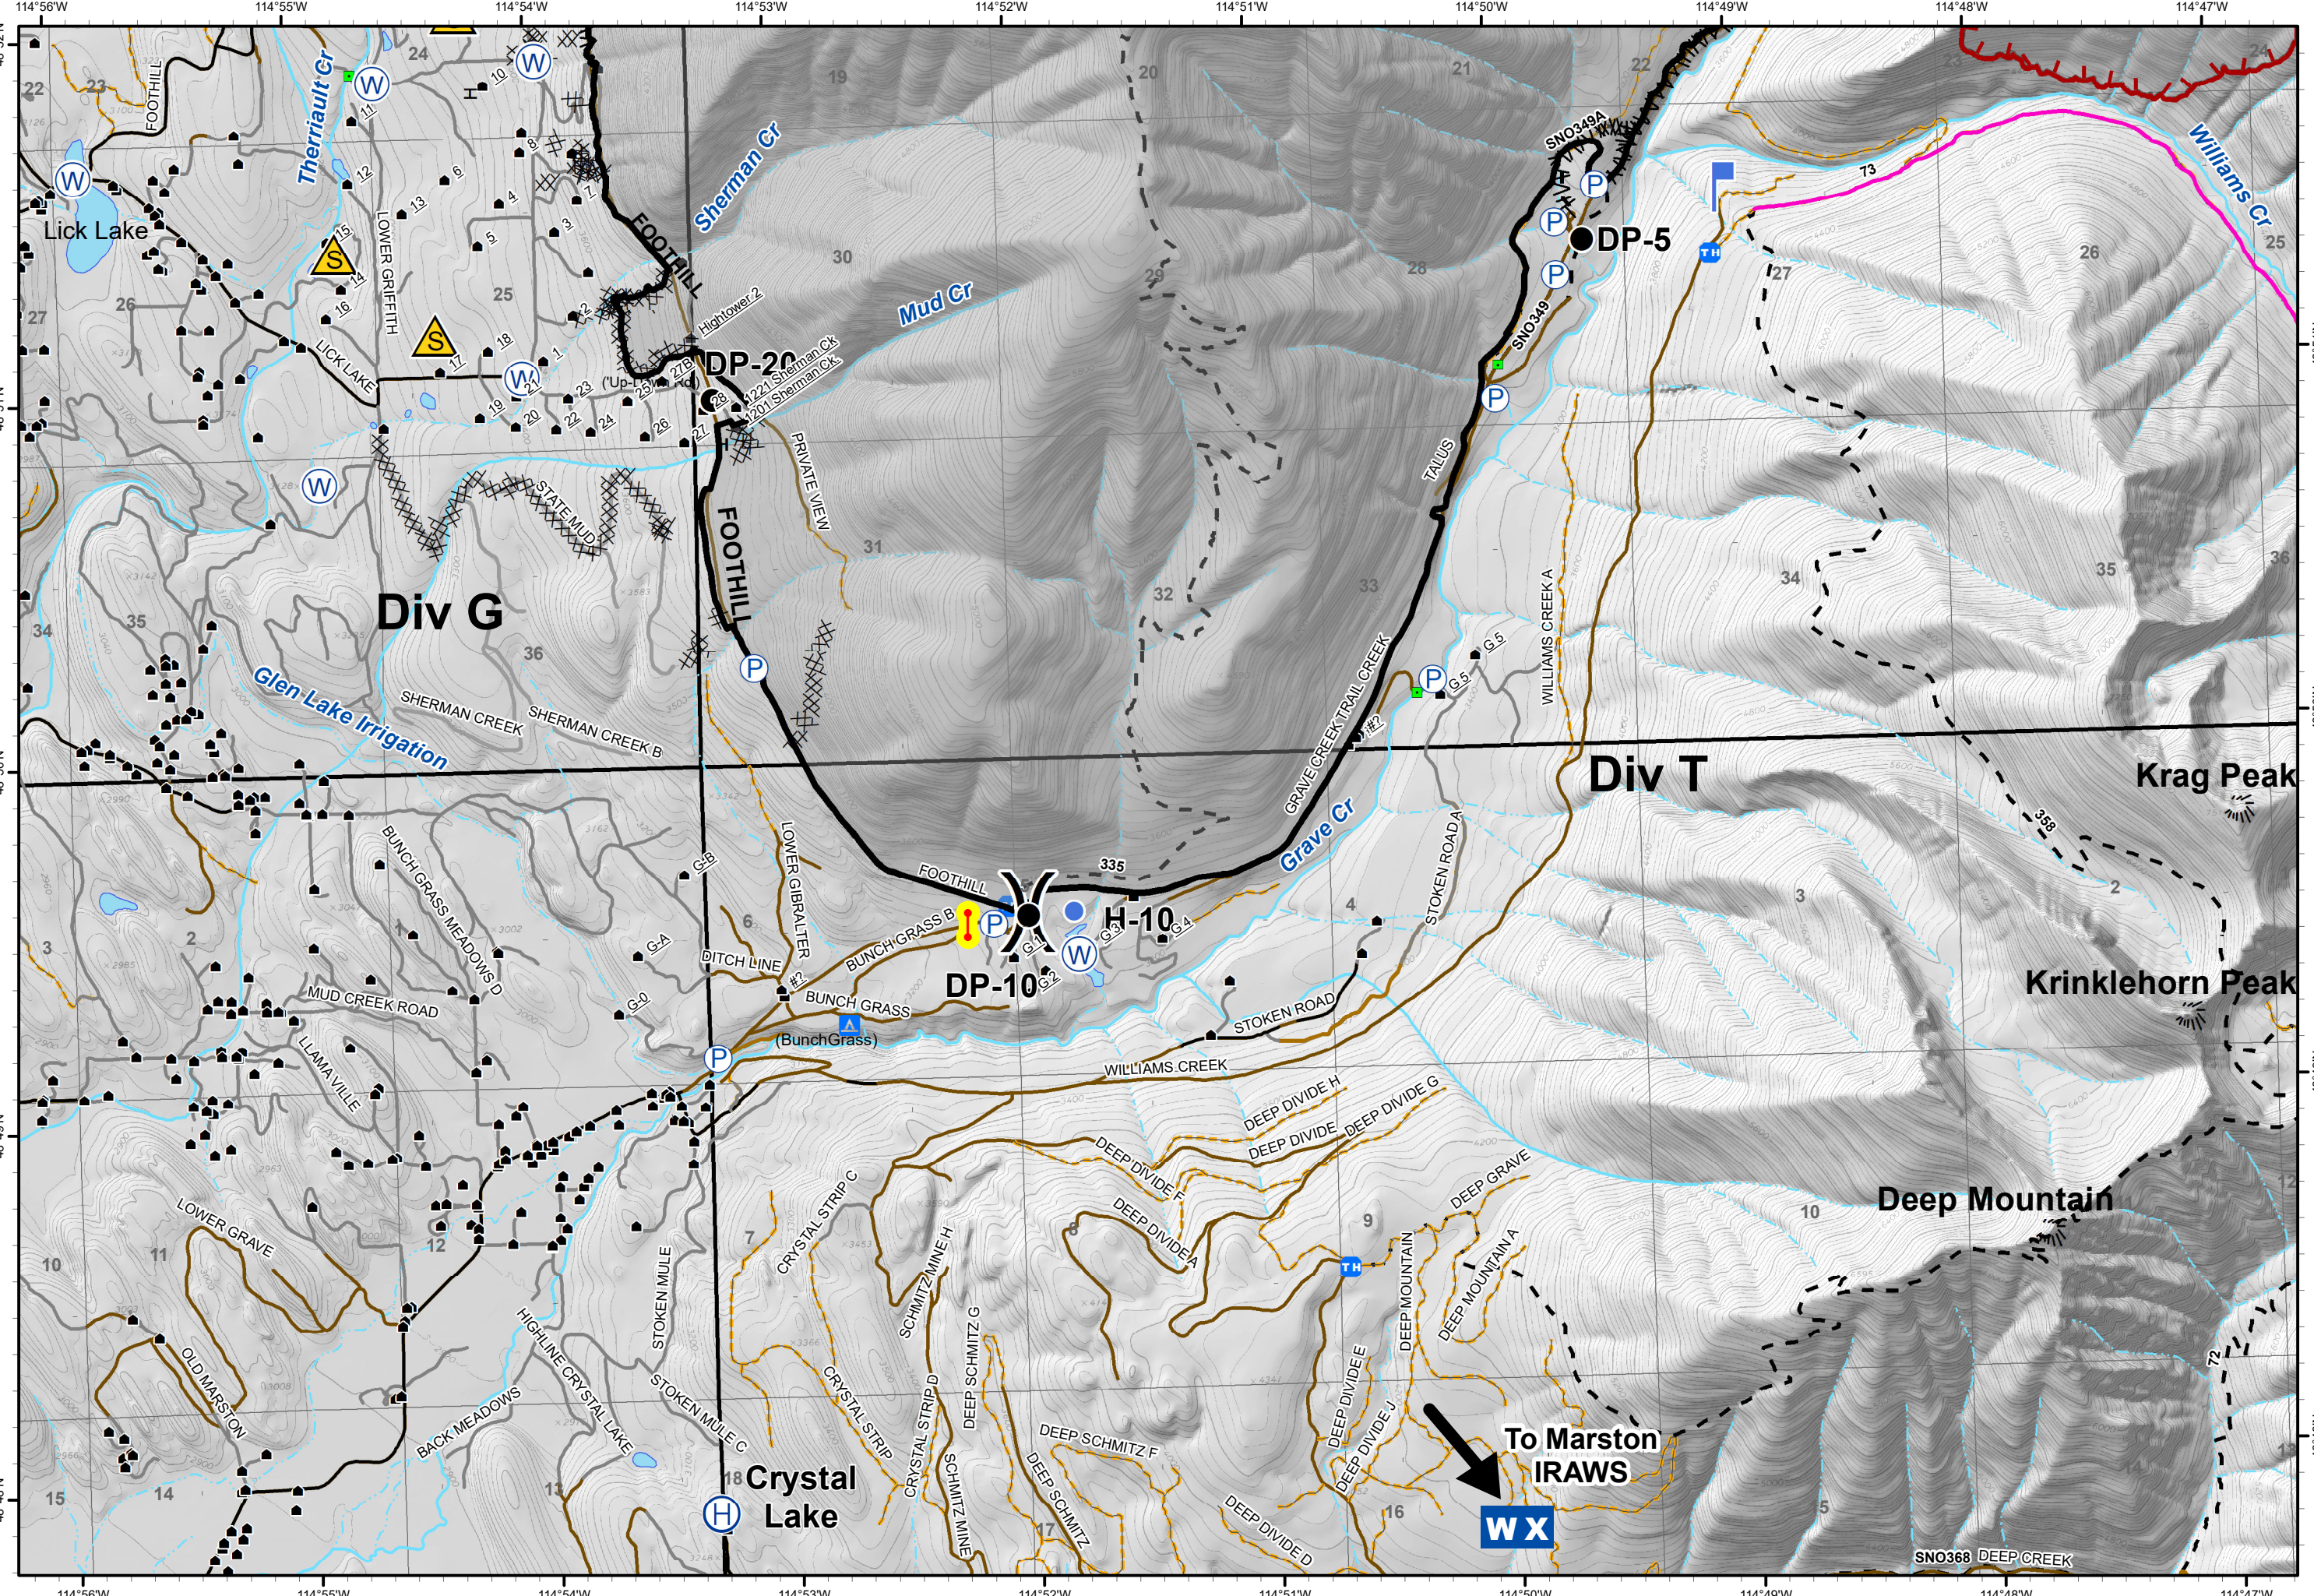

IAP

Gibraltar Ridge
MT-KNF-161
09/08/2017
Page 2 of 2
7,291 acres

- Checkpoint
- Developed Rec Sites
- Campground
- Water Source
- Drop Point
- Helibase
- Helispot
- Lookout
- Pump
- Safety Zone
- Other
- Uncontrolled Fire Edge

- Completed Dozer Line
- Completed Line
- Hand Line
- Line Break Completed
- Unknown
- Structures
- Trailheads
- Roads
- County
- Local, Private
- State Lands
- Forest Roads
- Open
- Gated
- Barriered/Impassible
- Trails
- Peaks
- Major Stream
- Intermittent Stream