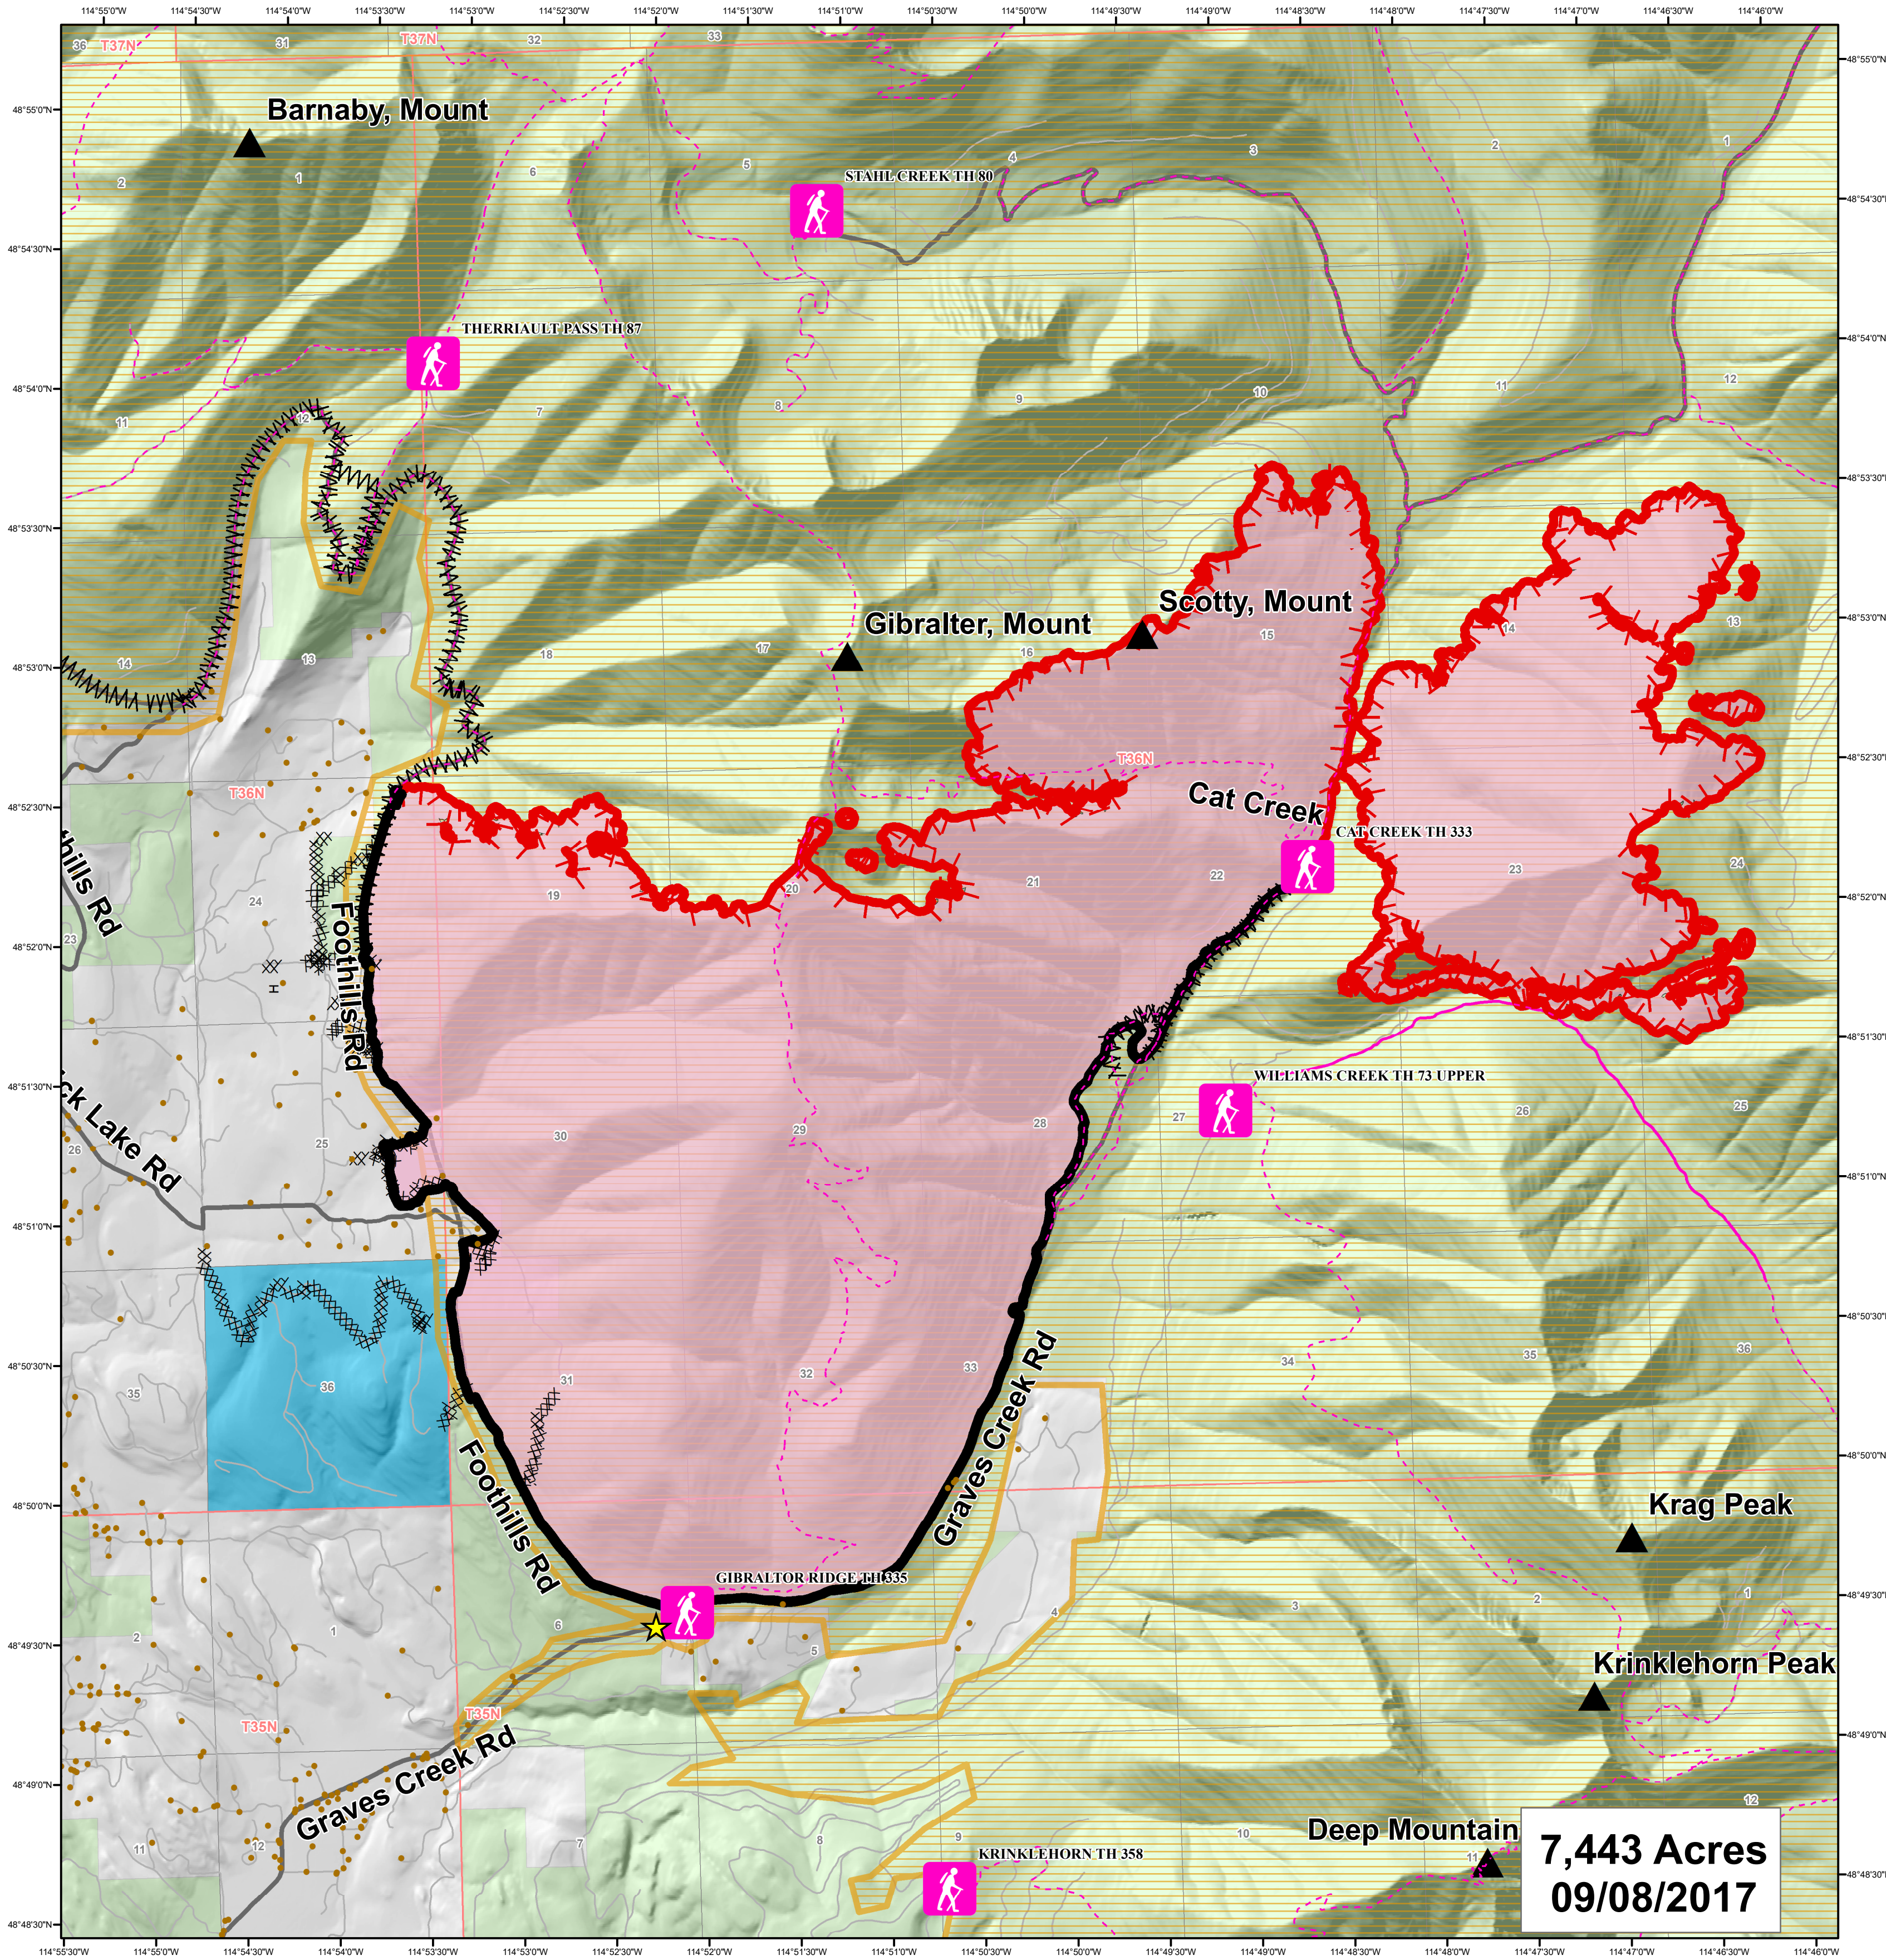

Information

Gibraltar Ridge Fire MT-KNF-000161

	Forest Service		Checkpoints		Trailhead		Uncontrolled Fire Edge		Trails		Hand Line
	MT State		Structure		Trails		Completed Dozer Line		Line Break Completed		Completed Line
	Private		Mtn Top		Primary Travel Route		Unknown				
	Gibraltar Ridge Fire Closure Area				Other Road						

Miles
0 0.25 0.5 1